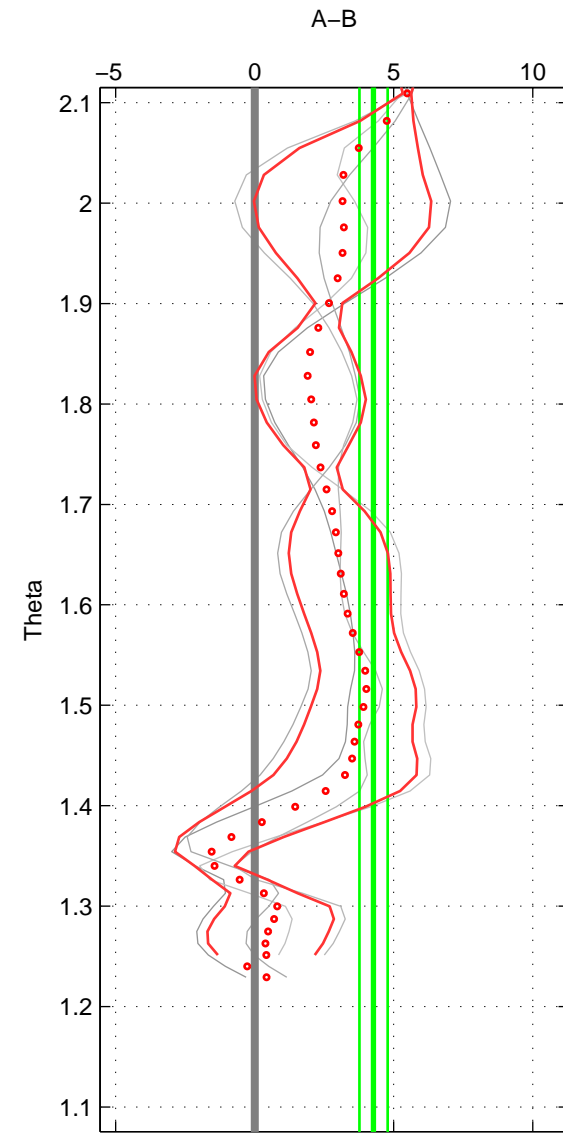

Cruise A (red). Date: Jan 2000 Cruisename: 588-49NZ20000105  
 Cruise B (blue). Date: Sep 1993 Cruisename: 730-90BM19930830

\*\*\* "Favourite" values are means of spaces 1 2 3.

	Offset	O.StDev	Ratio	R.Stdev	Rating
SIGMA:	2.718	1.070	1.001	0.000	2
THETA:	4.270	0.508	1.002	0.000	2
DEPTH:	-1.085	1.230	1.000	0.001	2
FAV.:	1.968	0.936	1.001	0.000	2

Profiles of A: 2  
 Profiles of B: 3  
 Diff profs: 4  
 WMoffset (A-B): 2.7184  
 WMoffset stdev: 1.0702  
 WMratio (A/B): 1.0012  
 WMratio stdev: 0.00045397

Quality (1-5): 2

Profiles of A: 2  
 Profiles of B: 3  
 Diff profs: 4  
 WMoffset (A-B): 4.2704  
 WMoffset stdev: 0.50754  
 WMratio (A/B): 1.0018  
 WMratio stdev: 0.0002139

Quality (1-5): 2

Profiles of A: 2  
 Profiles of B: 3  
 Diff profs: 4  
 WMoffset (A-B): -1.0851  
 WMoffset stdev: 1.2304  
 WMratio (A/B): 0.99954  
 WMratio stdev: 0.00052547

Quality (1-5): 2