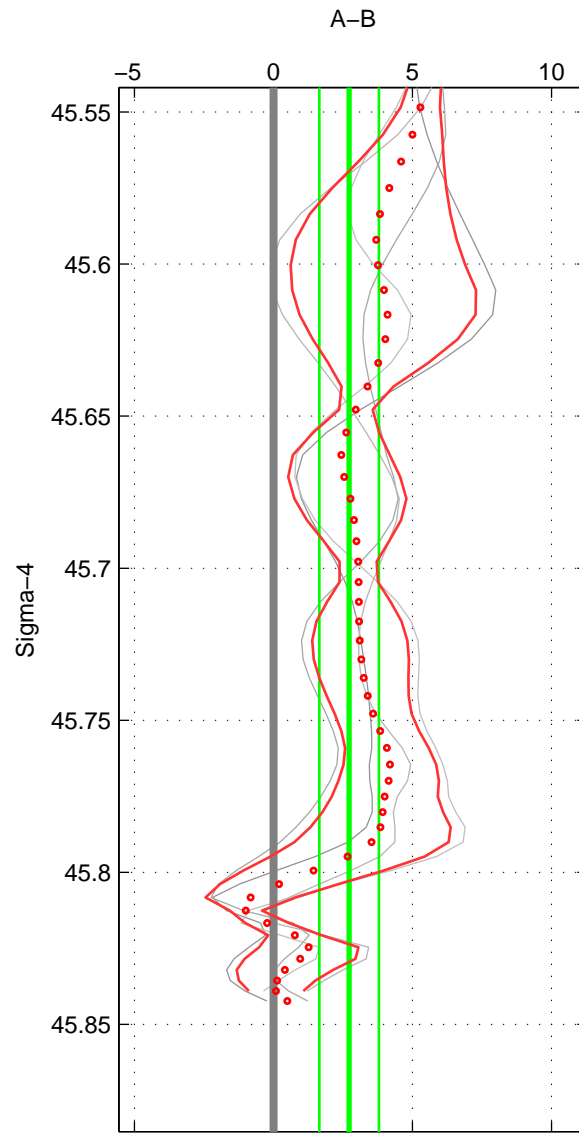

Cruise A (red). Date: Jan 2000 Cruisename: 588-49NZ20000105  
 Cruise B (blue). Date: Sep 1993 Cruisename: 730-90BM19930830

\*\*\* "Favourite" values are means of spaces 1 2 3.

	Offset	O.StDev	Ratio	R.Stdev	Rating
SIGMA:	2.718	1.070	1.001	0.000	2
THETA:	4.270	0.508	1.002	0.000	2
DEPTH:	-1.085	1.230	1.000	0.001	2
FAV.:	1.968	0.936	1.001	0.000	2

Profiles of A: 2  
 Profiles of B: 3  
 Diff profs: 4  
 WMoffset (A-B): 2.7184  
 WMoffset stdev: 1.0702  
 WMratio (A/B): 1.0012  
 WMratio stdev: 0.00045397

Quality (1-5): 2

Profiles of A: 2  
 Profiles of B: 3  
 Diff profs: 4  
 WMoffset (A-B): 4.2704  
 WMoffset stdev: 0.50754  
 WMratio (A/B): 1.0018  
 WMratio stdev: 0.0002139

Quality (1-5): 2

Profiles of A: 2  
 Profiles of B: 3  
 Diff profs: 4  
 WMoffset (A-B): -1.0851  
 WMoffset stdev: 1.2304  
 WMratio (A/B): 0.99954  
 WMratio stdev: 0.00052547

Quality (1-5): 2