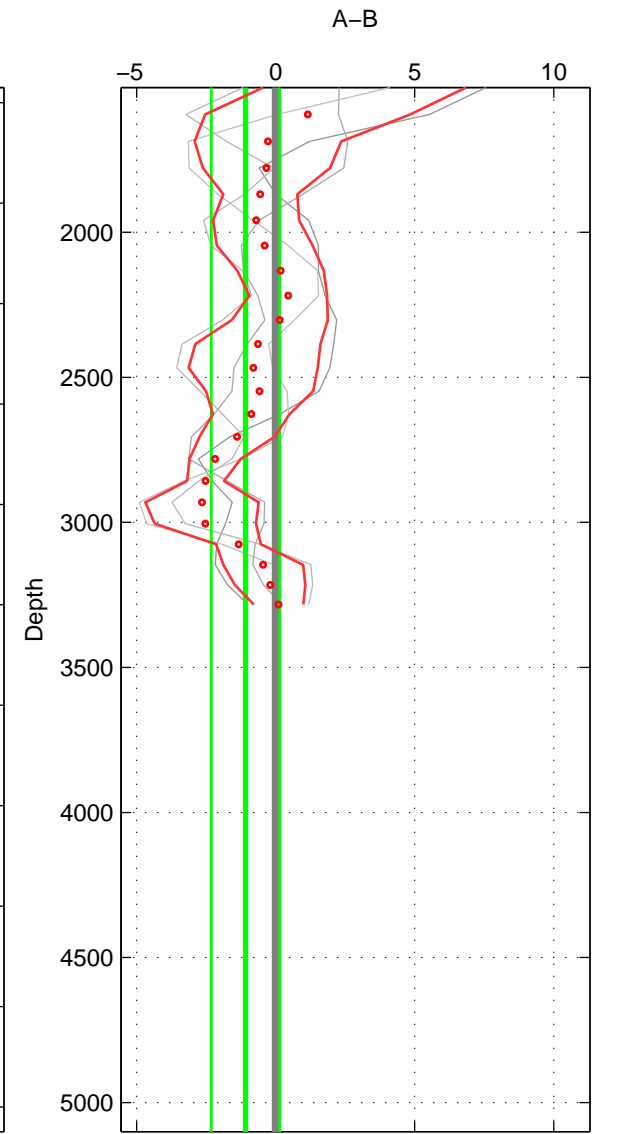

Cruise A (red). Date: Jan 2000 Cruisename: 588-49NZ20000105  
 Cruise B (blue). Date: Sep 1993 Cruisename: 730-90BM19930830

\*\*\* "Favourite" values are means of spaces 1 2 3.

	Offset	O.StDev	Ratio	R.Stdev	Rating
SIGMA:	2.718	1.070	1.001	0.000	2
THETA:	4.270	0.508	1.002	0.000	2
DEPTH:	-1.085	1.230	1.000	0.001	2
FAV.:	1.968	0.936	1.001	0.000	2

Profiles of A: 2  
 Profiles of B: 3  
 Diff profs: 4  
 WMoffset (A-B): 2.7184  
 WMoffset stdev: 1.0702  
 WMratio (A/B): 1.0012  
 WMratio stdev: 0.00045397

Quality (1-5): 2

Profiles of A: 2  
 Profiles of B: 3  
 Diff profs: 4  
 WMoffset (A-B): 4.2704  
 WMoffset stdev: 0.50754  
 WMratio (A/B): 1.0018  
 WMratio stdev: 0.0002139

Quality (1-5): 2

Profiles of A: 2  
 Profiles of B: 3  
 Diff profs: 4  
 WMoffset (A-B): -1.0851  
 WMoffset stdev: 1.2304  
 WMratio (A/B): 0.99954  
 WMratio stdev: 0.00052547

Quality (1-5): 2