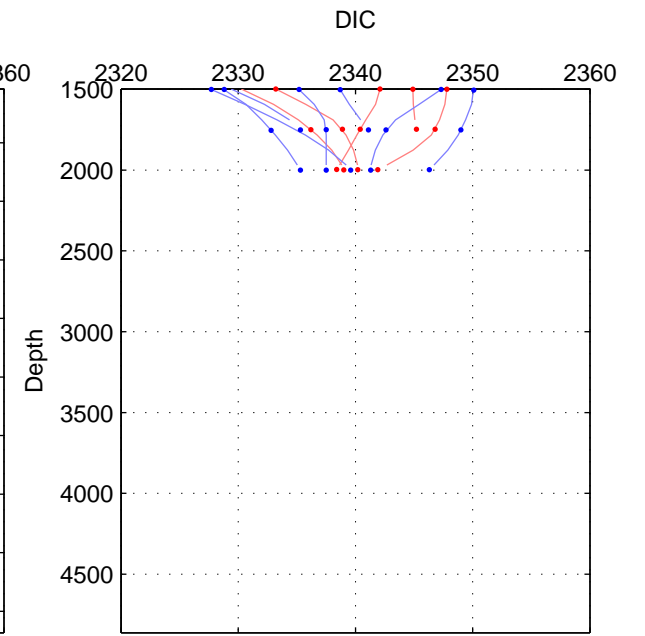

Cruise A (red). Date: Apr 2005 Cruisename: 668-49UF20050419

Cruise B (blue). Date: Feb 2008 Cruisename: 717-49UP20080122

*** "Favourite" values are means of spaces 1 2.

	Offset	O.StDev	Ratio	R.Stdev	Rating
SIGMA:	-0.605	2.071	1.000	0.001	4
THETA:	-0.869	1.858	1.000	0.001	4
DEPTH:	-0.736	0.743	1.000	0.000	3
FAV. :	-0.737	1.965	1.000	0.001	4

Profiles of A: 5
 Profiles of B: 7
 Diff profs : 5
 WMoffset (A-B): -0.60499
 WMoffset stdev: 2.0712
 WMratio (A/B): 0.99974
 WMratio stdev: 0.00088364

Quality (1-5): 4

Profiles of A: 5
 Profiles of B: 7
 Diff profs : 5
 WMoffset (A-B): -0.86887
 WMoffset stdev: 1.8579
 WMratio (A/B): 0.99963
 WMratio stdev: 0.00079165

Quality (1-5): 4

Please note that statistics are bad.

Profiles of A: 5
 Profiles of B: 7
 Diff profs : 5
 WMoffset (A-B): -0.73568
 WMoffset stdev: 0.7429
 WMratio (A/B): 0.99969
 WMratio stdev: 0.00031709