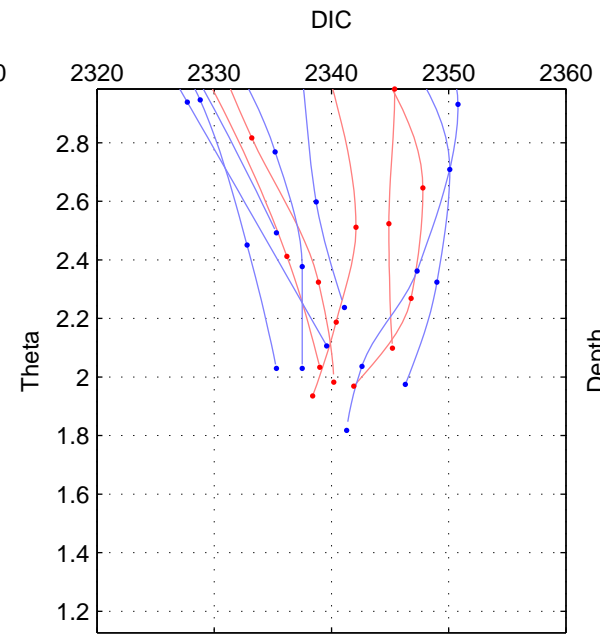

Cruise A (red). Date: Apr 2005 Cruisename: 668-49UF20050419

Cruise B (blue). Date: Feb 2008 Cruisename: 717-49UP20080122

*** "Favourite" values are means of spaces 1 2.

	Offset	O.StDev	Ratio	R.Stdev	Rating
SIGMA:	-0.605	2.071	1.000	0.001	4
THETA:	-0.869	1.858	1.000	0.001	4
DEPTH:	-0.736	0.743	1.000	0.000	3
FAV. :	-0.737	1.965	1.000	0.001	4

Profiles of A: 5
 Profiles of B: 7
 Diff profs : 5
 WMoffset (A-B): -0.60499
 WMoffset stdev: 2.0712
 WMratio (A/B): 0.99974
 WMratio stdev: 0.00088364

Quality (1-5): 4

Profiles of A: 5
 Profiles of B: 7
 Diff profs : 5
 WMoffset (A-B): -0.86887
 WMoffset stdev: 1.8579
 WMratio (A/B): 0.99963
 WMratio stdev: 0.00079165

Quality (1-5): 4

Please note that statistics are bad.

Profiles of A: 5
 Profiles of B: 7
 Diff profs : 5
 WMoffset (A-B): -0.73568
 WMoffset stdev: 0.7429
 WMratio (A/B): 0.99969
 WMratio stdev: 0.00031709

Quality (1-5): 3