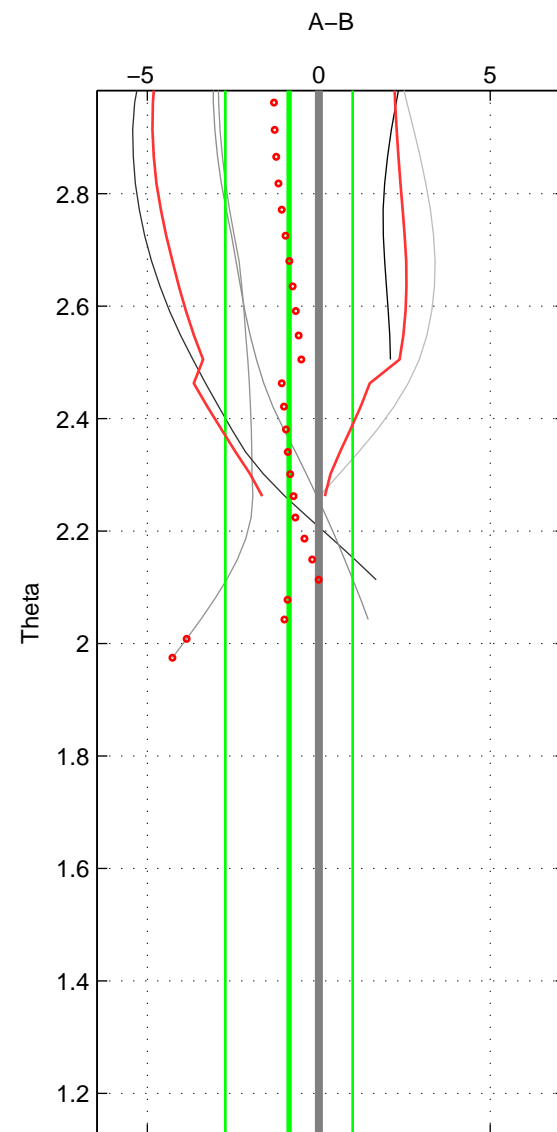

Cruise A (red). Date: Apr 2005 Cruisename: 668-49UF20050419

Cruise B (blue). Date: Feb 2008 Cruisename: 717-49UP20080122

*** "Favourite" values are means of spaces 1 2.

	Offset	O.StDev	Ratio	R.Stdev	Rating
SIGMA:	-0.605	2.071	1.000	0.001	4
THETA:	-0.869	1.858	1.000	0.001	4
DEPTH:	-0.736	0.743	1.000	0.000	3
FAV. :	-0.737	1.965	1.000	0.001	4

Profiles of A: 5
 Profiles of B: 7
 Diff profs : 5
 WMoffset (A-B): -0.60499
 WMoffset stdev: 2.0712
 WMratio (A/B): 0.99974
 WMratio stdev: 0.00088364

Quality (1-5): 4

Profiles of A: 5
 Profiles of B: 7
 Diff profs : 5
 WMoffset (A-B): -0.86887
 WMoffset stdev: 1.8579
 WMratio (A/B): 0.99963
 WMratio stdev: 0.00079165

Quality (1-5): 4

Please note that statistics are bad.

Profiles of A: 5
 Profiles of B: 7
 Diff profs : 5
 WMoffset (A-B): -0.73568
 WMoffset stdev: 0.7429
 WMratio (A/B): 0.99969
 WMratio stdev: 0.00031709