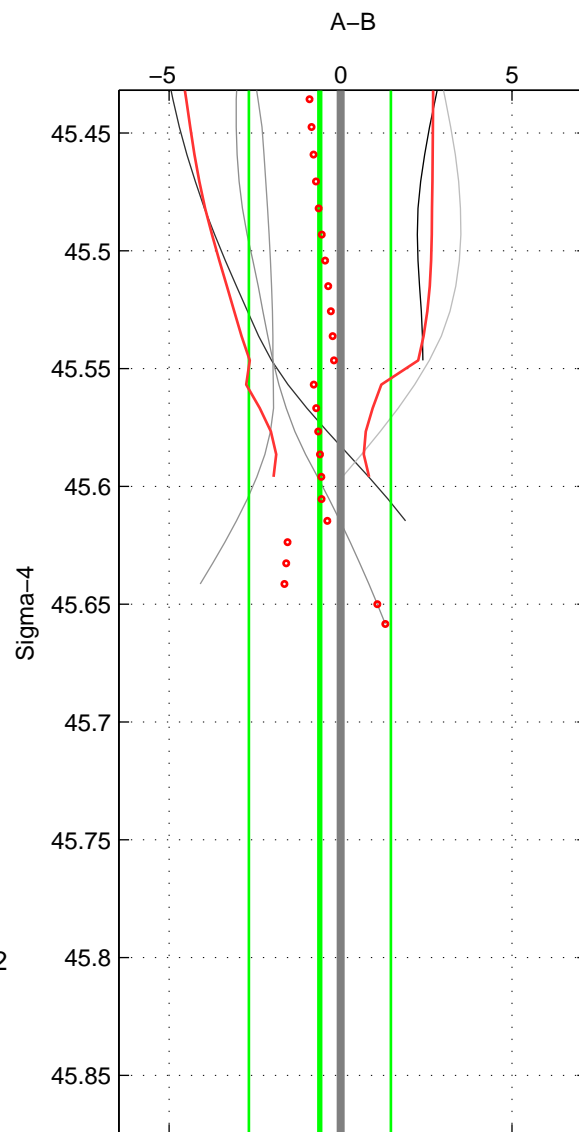

Cruise A (red). Date: Apr 2005 Cruisename: 668-49UF20050419

Cruise B (blue). Date: Feb 2008 Cruisename: 717-49UP20080122

*** "Favourite" values are means of spaces 1 2.

	Offset	O.StDev	Ratio	R.Stdev	Rating
SIGMA:	-0.605	2.071	1.000	0.001	4
THETA:	-0.869	1.858	1.000	0.001	4
DEPTH:	-0.736	0.743	1.000	0.000	3
FAV. :	-0.737	1.965	1.000	0.001	4

Profiles of A: 5
 Profiles of B: 7
 Diff profs : 5
 WMoffset (A-B): -0.60499
 WMoffset stdev: 2.0712
 WMratio (A/B): 0.99974
 WMratio stdev: 0.00088364

Quality (1-5): 4

Profiles of A: 5
 Profiles of B: 7
 Diff profs : 5
 WMoffset (A-B): -0.86887
 WMoffset stdev: 1.8579
 WMratio (A/B): 0.99963
 WMratio stdev: 0.00079165

Quality (1-5): 4

Please note that statistics are bad.

Profiles of A: 5
 Profiles of B: 7
 Diff profs : 5
 WMoffset (A-B): -0.73568
 WMoffset stdev: 0.7429
 WMratio (A/B): 0.99969
 WMratio stdev: 0.00031709