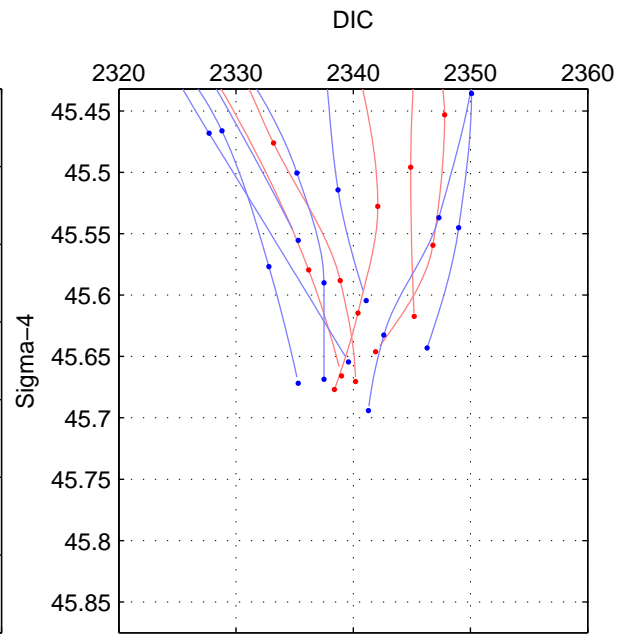

Cruise A (red). Date: Apr 2005 Cruisename: 668-49UF20050419

Cruise B (blue). Date: Feb 2008 Cruisename: 717-49UP20080122

*** "Favourite" values are means of spaces 1 2.

	Offset	O.StDev	Ratio	R.Stdev	Rating
SIGMA:	-0.605	2.071	1.000	0.001	4
THETA:	-0.869	1.858	1.000	0.001	4
DEPTH:	-0.736	0.743	1.000	0.000	3
FAV. :	-0.737	1.965	1.000	0.001	4

Profiles of A: 5
 Profiles of B: 7
 Diff profs : 5
 WMoffset (A-B): -0.60499
 WMoffset stdev: 2.0712
 WMratio (A/B): 0.99974
 WMratio stdev: 0.00088364

Quality (1-5): 4

Profiles of A: 5
 Profiles of B: 7
 Diff profs : 5
 WMoffset (A-B): -0.86887
 WMoffset stdev: 1.8579
 WMratio (A/B): 0.99963
 WMratio stdev: 0.00079165

Quality (1-5): 4

Please note that statistics are bad.

Profiles of A: 5
 Profiles of B: 7
 Diff profs : 5
 WMoffset (A-B): -0.73568
 WMoffset stdev: 0.7429
 WMratio (A/B): 0.99969
 WMratio stdev: 0.00031709