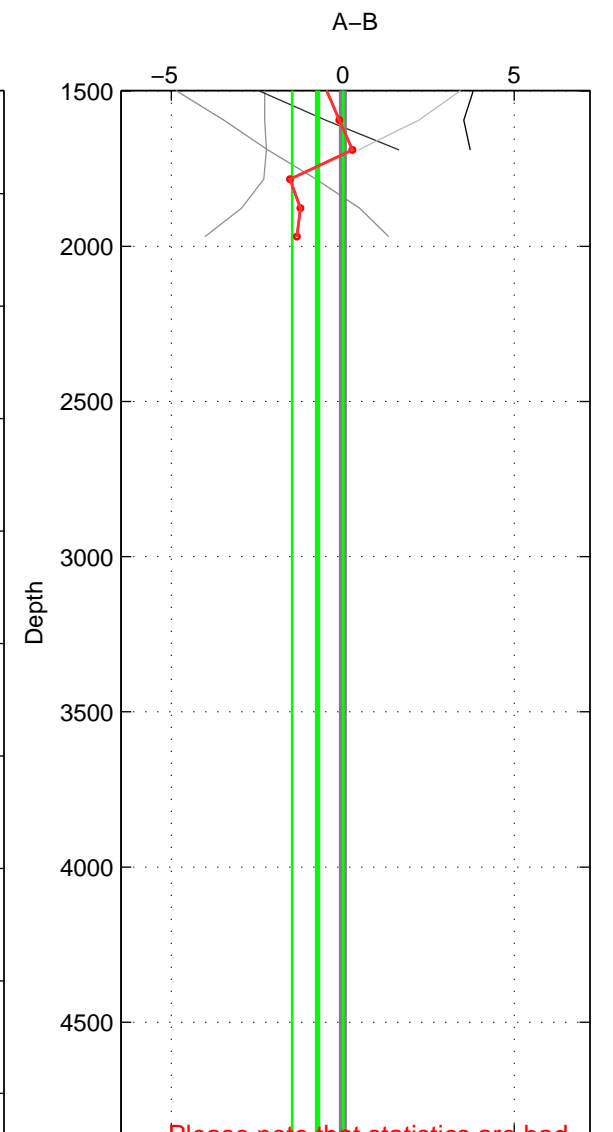

Cruise A (red). Date: Apr 2005 Cruisename: 668-49UF20050419

Cruise B (blue). Date: Feb 2008 Cruisename: 717-49UP20080122

*** "Favourite" values are means of spaces 1 2.

	Offset	O.StDev	Ratio	R.Stdev	Rating
SIGMA:	-0.605	2.071	1.000	0.001	4
THETA:	-0.869	1.858	1.000	0.001	4
DEPTH:	-0.736	0.743	1.000	0.000	3
FAV. :	-0.737	1.965	1.000	0.001	4

Profiles of A: 5
 Profiles of B: 7
 Diff profs : 5
 WMoffset (A-B): -0.60499
 WMoffset stdev: 2.0712
 WMratio (A/B): 0.99974
 WMratio stdev: 0.00088364

Quality (1-5): 4

Profiles of A: 5
 Profiles of B: 7
 Diff profs : 5
 WMoffset (A-B): -0.86887
 WMoffset stdev: 1.8579
 WMratio (A/B): 0.99963
 WMratio stdev: 0.00079165

Quality (1-5): 4

Please note that statistics are bad.

Profiles of A: 5
 Profiles of B: 7
 Diff profs : 5
 WMoffset (A-B): -0.73568
 WMoffset stdev: 0.7429
 WMratio (A/B): 0.99969
 WMratio stdev: 0.00031709