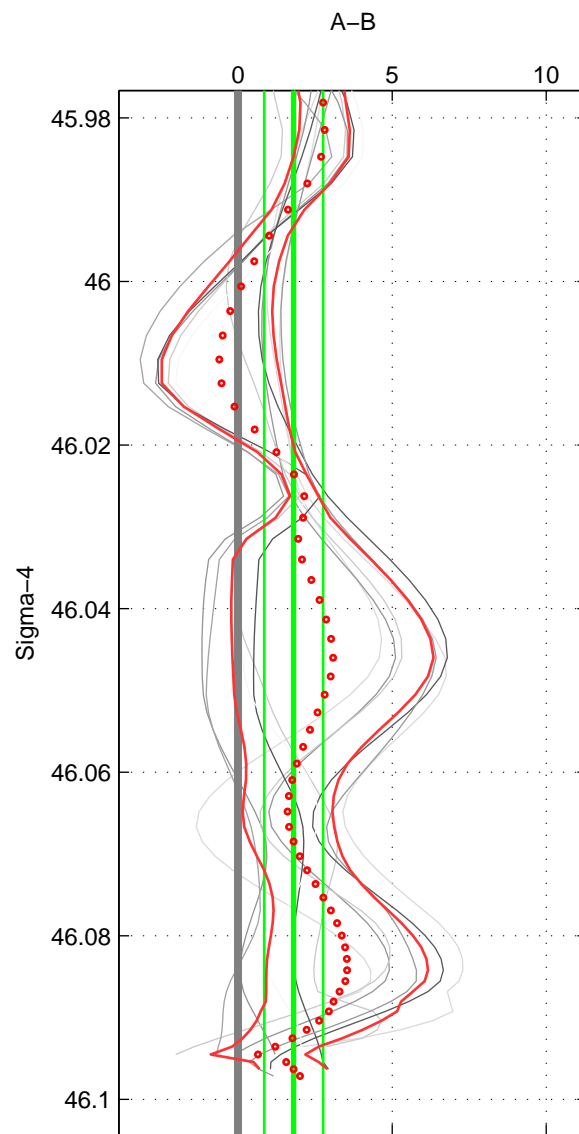

Cruise A (red). Date: Jan 2005 Cruisename: 517-33RR20050109
 Cruise B (blue). Date: Mar 1992 Cruisename: 733-90KD19920214

*** "Favourite" values are means of spaces 1 2 3.

	Offset	O.StDev	Ratio	R.Stdev	Rating
SIGMA:	1.803	0.955	1.001	0.000	3
THETA:	1.808	0.967	1.001	0.000	3
DEPTH:	1.958	1.041	1.001	0.000	3
FAV.:	1.856	0.987	1.001	0.000	3

Profiles of A: 6
 Profiles of B: 2
 Diff profs : 11
 WMoffset (A-B): 1.8025
 WMoffset stdev: 0.95494
 WMratio (A/B): 1.0008
 WMratio stdev: 0.00042253

Quality (1-5): 3

Profiles of A: 6
 Profiles of B: 2
 Diff profs : 11
 WMoffset (A-B): 1.8084
 WMoffset stdev: 0.96652
 WMratio (A/B): 1.0008
 WMratio stdev: 0.00042767

Quality (1-5): 3

Profiles of A: 6
 Profiles of B: 2
 Diff profs : 11
 WMoffset (A-B): 1.9583
 WMoffset stdev: 1.0405
 WMratio (A/B): 1.0009
 WMratio stdev: 0.00046047

Quality (1-5): 3