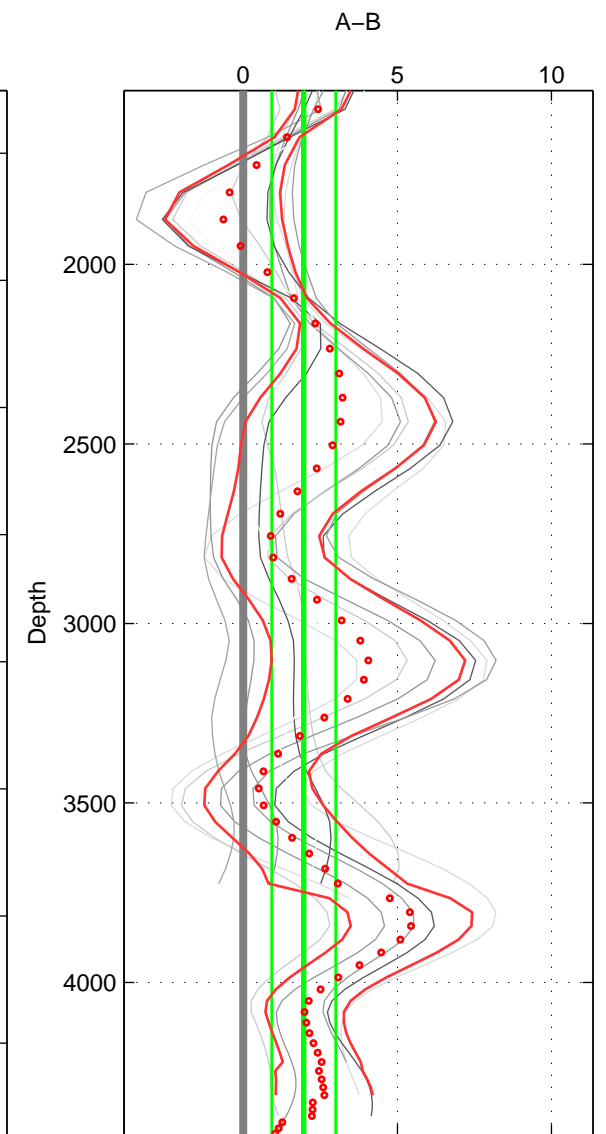

Cruise A (red). Date: Jan 2005 Cruisename: 517-33RR20050109
 Cruise B (blue). Date: Mar 1992 Cruisename: 733-90KD19920214

*** "Favourite" values are means of spaces 1 2 3.

	Offset	O.StDev	Ratio	R.Stdev	Rating
SIGMA:	1.803	0.955	1.001	0.000	3
THETA:	1.808	0.967	1.001	0.000	3
DEPTH:	1.958	1.041	1.001	0.000	3
FAV.:	1.856	0.987	1.001	0.000	3

Profiles of A: 6
 Profiles of B: 2
 Diff profs : 11
 WMoffset (A-B): 1.8025
 WMoffset stdev: 0.95494
 WMratio (A/B): 1.0008
 WMratio stdev: 0.00042253

Quality (1-5): 3

Profiles of A: 6
 Profiles of B: 2
 Diff profs : 11
 WMoffset (A-B): 1.8084
 WMoffset stdev: 0.96652
 WMratio (A/B): 1.0008
 WMratio stdev: 0.00042767

Quality (1-5): 3

Profiles of A: 6
 Profiles of B: 2
 Diff profs : 11
 WMoffset (A-B): 1.9583
 WMoffset stdev: 1.0405
 WMratio (A/B): 1.0009
 WMratio stdev: 0.00046047

Quality (1-5): 3