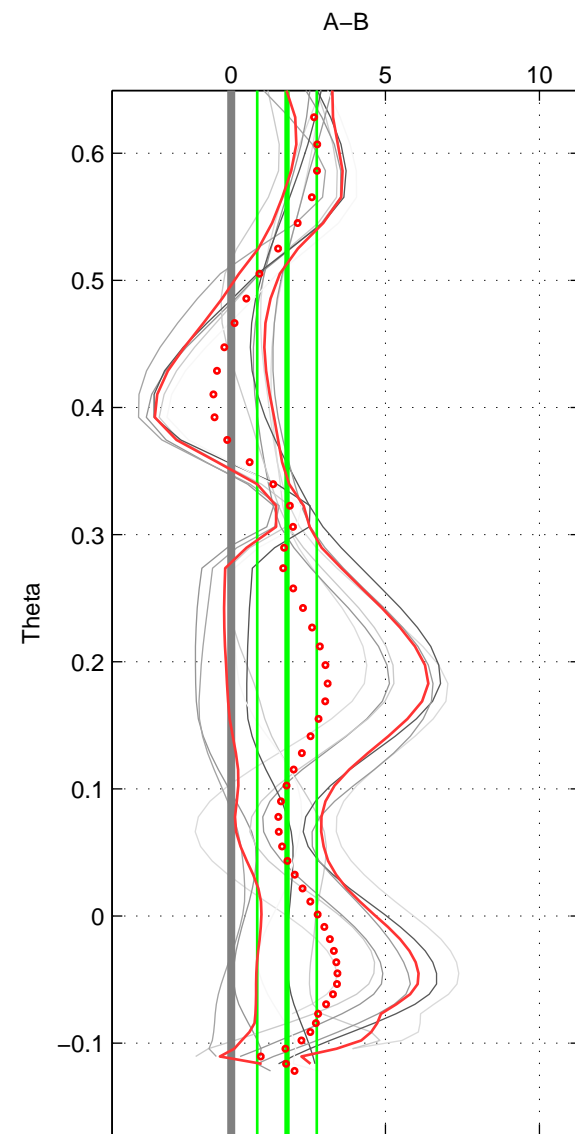

Cruise A (red). Date: Jan 2005 Cruisename: 517-33RR20050109
 Cruise B (blue). Date: Mar 1992 Cruisename: 733-90KD19920214

*** "Favourite" values are means of spaces 1 2 3.

	Offset	O.StDev	Ratio	R.Stdev	Rating
SIGMA:	1.803	0.955	1.001	0.000	3
THETA:	1.808	0.967	1.001	0.000	3
DEPTH:	1.958	1.041	1.001	0.000	3
FAV.:	1.856	0.987	1.001	0.000	3

Profiles of A: 6
 Profiles of B: 2
 Diff profs : 11
 WMoffset (A-B): 1.8025
 WMoffset stdev: 0.95494
 WMratio (A/B): 1.0008
 WMratio stdev: 0.00042253

Quality (1-5): 3

Profiles of A: 6
 Profiles of B: 2
 Diff profs : 11
 WMoffset (A-B): 1.8084
 WMoffset stdev: 0.96652
 WMratio (A/B): 1.0008
 WMratio stdev: 0.00042767

Quality (1-5): 3

Profiles of A: 6
 Profiles of B: 2
 Diff profs : 11
 WMoffset (A-B): 1.9583
 WMoffset stdev: 1.0405
 WMratio (A/B): 1.0009
 WMratio stdev: 0.00046047

Quality (1-5): 3