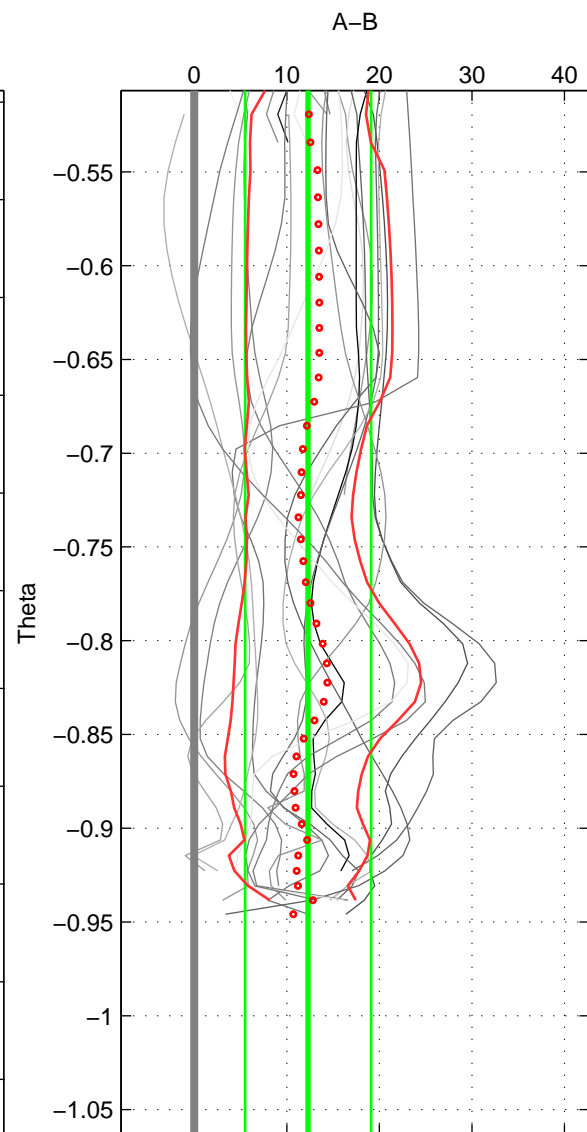

Cruise A (red). Date: Aug 1994 Cruisename: 32-18SN19940724

Cruise B (blue). Date: Sep 1991 Cruisename: 106-77DN19910726

*** "Favourite" values are means of spaces 1 2 3.

	Offset	O.StDev	Ratio	R.Stdev	Rating
SIGMA:	10.828	4.857	1.005	0.002	5
THETA:	12.304	6.798	1.006	0.003	5
DEPTH:	8.581	5.100	1.004	0.002	5
FAV. :	10.571	5.585	1.005	0.003	5

Profiles of A: 9
 Profiles of B: 10
 Diff profs : 24
 WMoffset (A-B): 10.8279
 WMoffset stdev: 4.8572
 WMratio (A/B): 1.005
 WMratio stdev: 0.0022695

Quality (1-5): 5

Profiles of A: 9
 Profiles of B: 10
 Diff profs : 24
 WMoffset (A-B): 12.3037
 WMoffset stdev: 6.7983
 WMratio (A/B): 1.0057
 WMratio stdev: 0.0031727

Quality (1-5): 5

Profiles of A: 9
 Profiles of B: 10
 Diff profs : 24
 WMoffset (A-B): 8.5814
 WMoffset stdev: 5.0996
 WMratio (A/B): 1.004
 WMratio stdev: 0.0023768

Quality (1-5): 5