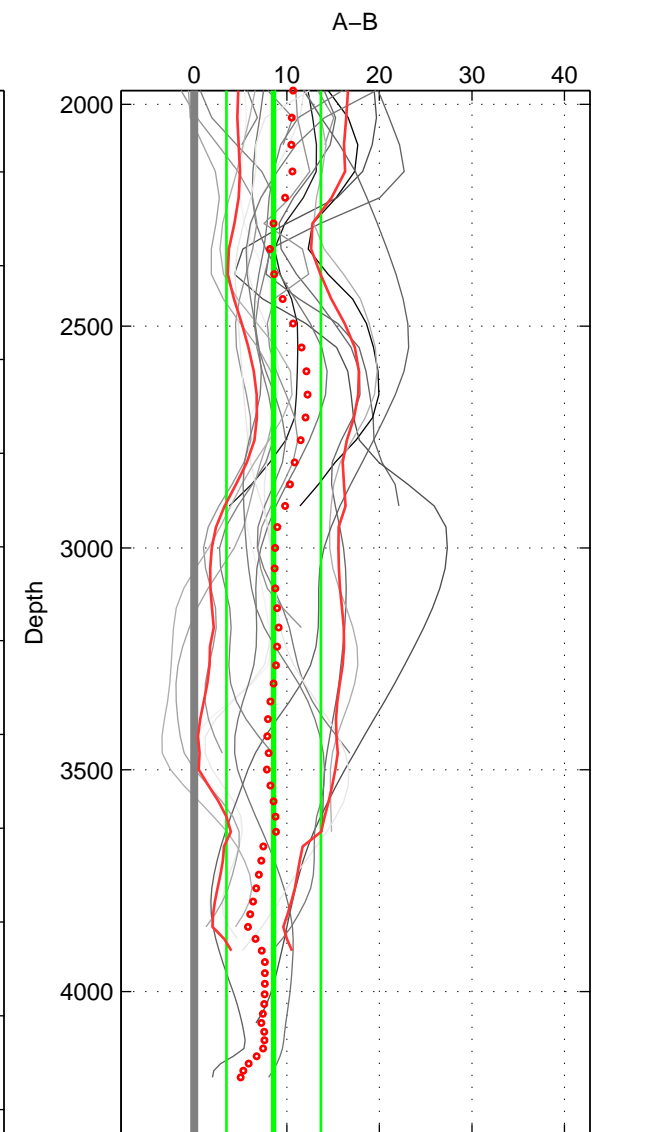

Cruise A (red). Date: Aug 1994 Cruisename: 32-18SN19940724

Cruise B (blue). Date: Sep 1991 Cruisename: 106-77DN19910726

*** "Favourite" values are means of spaces 1 2 3.

	Offset	O.StDev	Ratio	R.Stdev	Rating
SIGMA:	10.828	4.857	1.005	0.002	5
THETA:	12.304	6.798	1.006	0.003	5
DEPTH:	8.581	5.100	1.004	0.002	5
FAV. :	10.571	5.585	1.005	0.003	5

Profiles of A: 9
 Profiles of B: 10
 Diff profs : 24
 WMoffset (A-B): 10.8279
 WMoffset stdev: 4.8572
 WMratio (A/B): 1.005
 WMratio stdev: 0.0022695

Quality (1-5): 5

Profiles of A: 9
 Profiles of B: 10
 Diff profs : 24
 WMoffset (A-B): 12.3037
 WMoffset stdev: 6.7983
 WMratio (A/B): 1.0057
 WMratio stdev: 0.0031727

Quality (1-5): 5

Profiles of A: 9
 Profiles of B: 10
 Diff profs : 24
 WMoffset (A-B): 8.5814
 WMoffset stdev: 5.0996
 WMratio (A/B): 1.004
 WMratio stdev: 0.0023768

Quality (1-5): 5