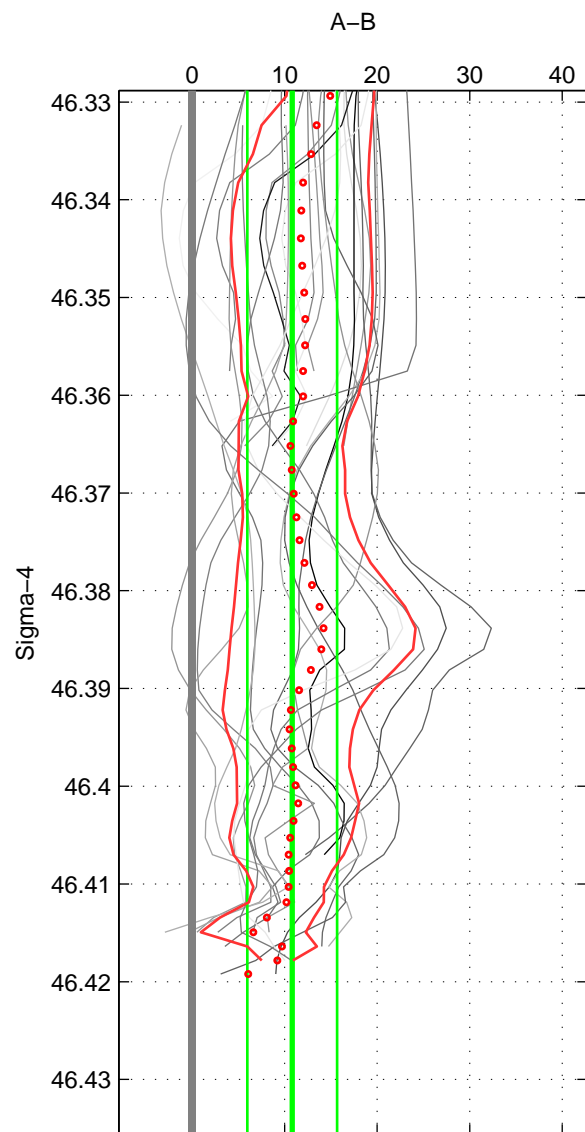

Cruise A (red). Date: Aug 1994 Cruisename: 32-18SN19940724

Cruise B (blue). Date: Sep 1991 Cruisename: 106-77DN19910726

*** "Favourite" values are means of spaces 1 2 3.

	Offset	O.StDev	Ratio	R.Stdev	Rating
SIGMA:	10.828	4.857	1.005	0.002	5
THETA:	12.304	6.798	1.006	0.003	5
DEPTH:	8.581	5.100	1.004	0.002	5
FAV. :	10.571	5.585	1.005	0.003	5

Profiles of A: 9
 Profiles of B: 10
 Diff profs : 24
 WMoffset (A-B): 10.8279
 WMoffset stdev: 4.8572
 WMratio (A/B): 1.005
 WMratio stdev: 0.0022695

Quality (1-5): 5

Profiles of A: 9
 Profiles of B: 10
 Diff profs : 24
 WMoffset (A-B): 12.3037
 WMoffset stdev: 6.7983
 WMratio (A/B): 1.0057
 WMratio stdev: 0.0031727

Quality (1-5): 5

Profiles of A: 9
 Profiles of B: 10
 Diff profs : 24
 WMoffset (A-B): 8.5814
 WMoffset stdev: 5.0996
 WMratio (A/B): 1.004
 WMratio stdev: 0.0023768

Quality (1-5): 5