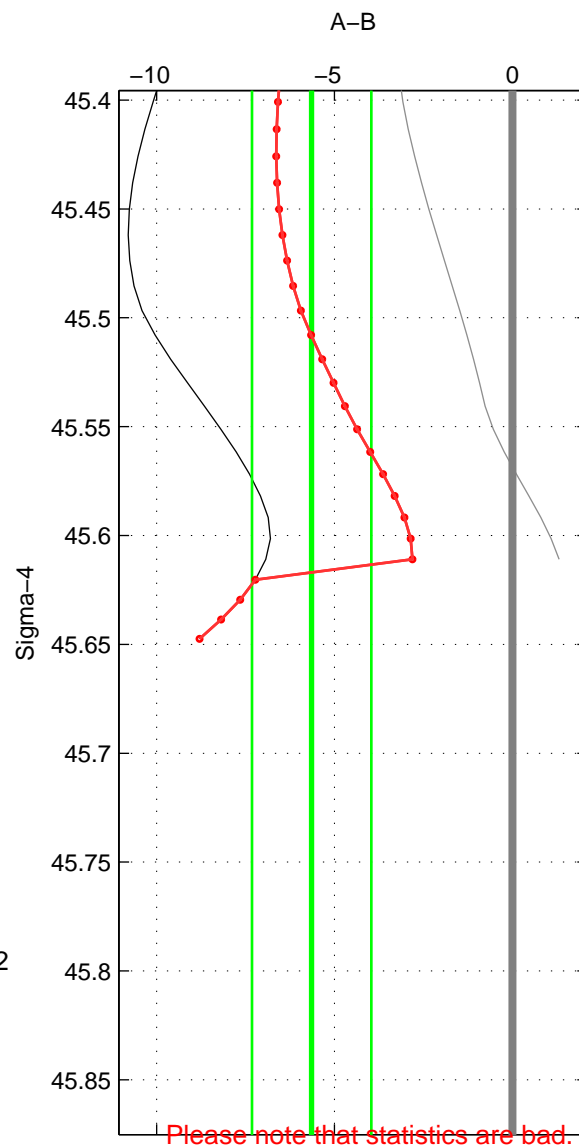

Cruise A (red). Date: Jul 2007 Cruisename: 716-49UP20070724

Cruise B (blue). Date: Feb 2008 Cruisename: 717-49UP20080122

\*\*\* "Favourite" values are means of spaces 1 2 3.

	Offset	O.StDev	Ratio	R.Stdev	Rating
SIGMA:	-5.643	1.678	0.998	0.001	3
THETA:	-4.730	1.989	0.998	0.001	3
DEPTH:	-5.731	2.090	0.998	0.001	3
FAV.:	-5.368	1.919	0.998	0.001	3

Profiles of A: 6  
 Profiles of B: 7  
 Diff profs : 2  
 WMoffset (A-B): -5.6434  
 WMoffset stdev: 1.6782  
 WMratio (A/B): 0.99758  
 WMratio stdev: 0.00071827

Quality (1-5): 3

Profiles of A: 6  
 Profiles of B: 7  
 Diff profs : 2  
 WMoffset (A-B): -4.7298  
 WMoffset stdev: 1.9887  
 WMratio (A/B): 0.99798  
 WMratio stdev: 0.00085018

Quality (1-5): 3

Profiles of A: 6  
 Profiles of B: 7  
 Diff profs : 2  
 WMoffset (A-B): -5.7309  
 WMoffset stdev: 2.0897  
 WMratio (A/B): 0.99755  
 WMratio stdev: 0.00089331

Quality (1-5): 3