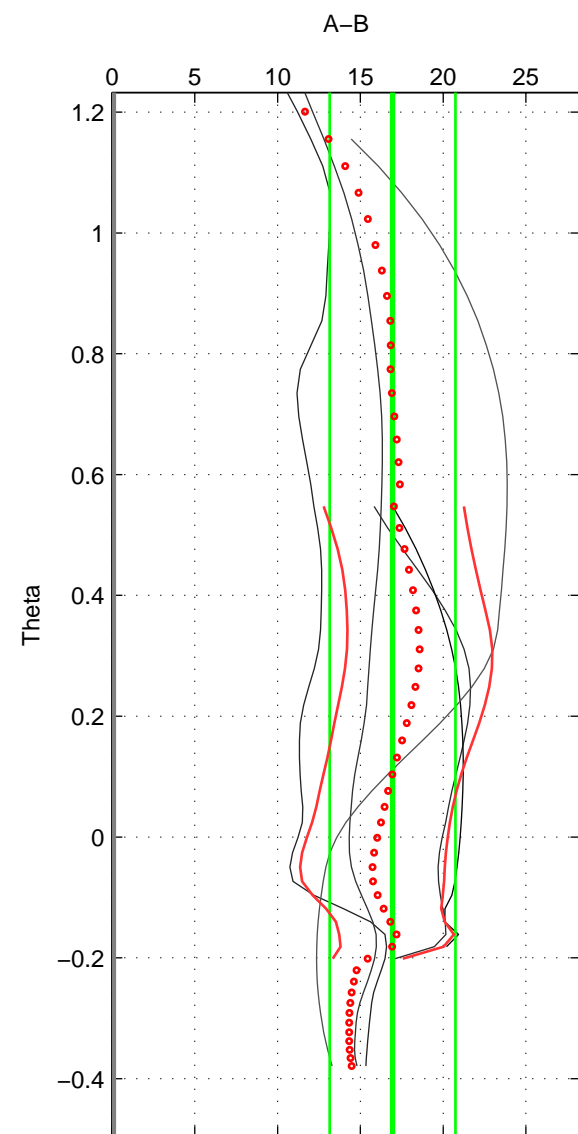

Cruise A (red). Date: Feb 2005 Cruisename: 254-33RO20050111

Cruise B (blue). Date: Apr 1995 Cruisename: 320-74JC19950320

\*\*\* "Favourite" values are those of space 2.

	Offset	O.StDev	Ratio	R.Stdev	Rating
SIGMA:	19.758	0.856	1.009	0.000	2
THETA:	16.947	3.799	1.008	0.002	3
DEPTH:	19.265	0.681	1.009	0.000	2
FAV.:	16.947	3.799	1.008	0.002	3

Please note that statistics are bad.

Profiles of A: 9  
 Profiles of B: 1  
 Diff profs : 2  
 WMoffset (A-B): 19.7577  
 WMoffset stdev: 0.85572  
 WMratio (A/B): 1.0088  
 WMratio stdev: 0.00038486

Quality (1-5): 2

Profiles of A: 11  
 Profiles of B: 2  
 Diff profs : 5  
 WMoffset (A-B): 16.9465  
 WMoffset stdev: 3.799  
 WMratio (A/B): 1.0076  
 WMratio stdev: 0.0017023

Quality (1-5): 3

Please note that statistics are bad.

Profiles of A: 9  
 Profiles of B: 1  
 Diff profs : 2  
 WMoffset (A-B): 19.2647  
 WMoffset stdev: 0.68054  
 WMratio (A/B): 1.0086  
 WMratio stdev: 0.000306

Quality (1-5): 2