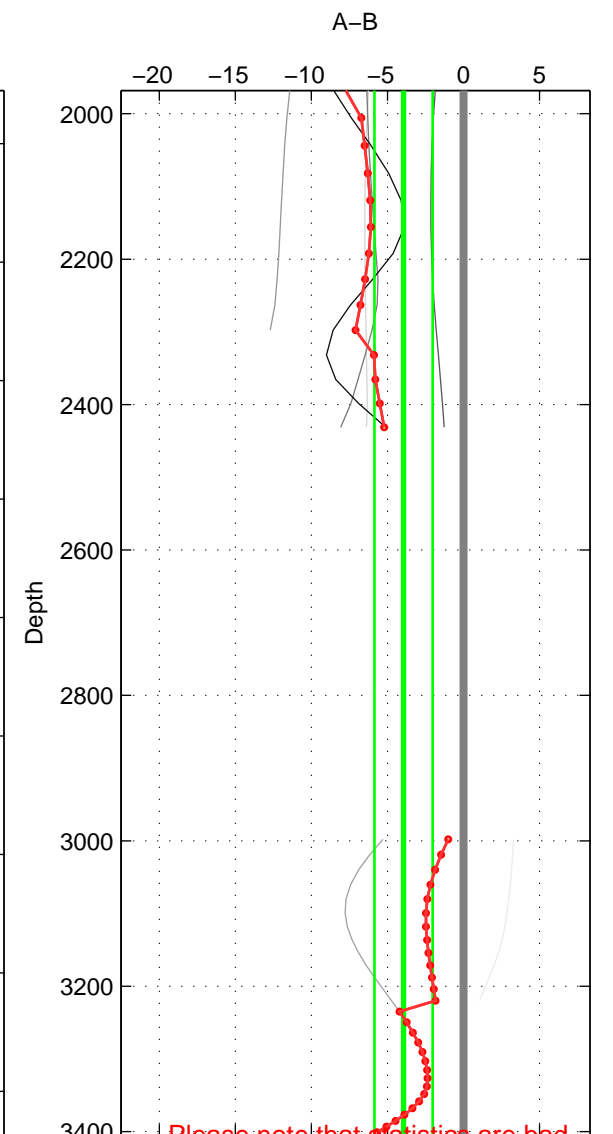

Cruise A (red). Date: Sep 1993 Cruisename: 33-18SN19950803

Cruise B (blue). Date: Oct 1997 Cruisename: 38-18SN19970924

\*\*\* "Favourite" values are means of spaces 1 2.

	Offset	O.StDev	Ratio	R.Stdev	Rating
SIGMA:	-6.846	3.674	0.997	0.002	2
THETA:	-8.306	5.382	0.996	0.002	2
DEPTH:	-3.949	1.913	0.998	0.001	1
FAV.:	-7.576	4.528	0.996	0.002	2

Profiles of A: 2  
 Profiles of B: 5  
 Diff profs : 9  
 WMoffset (A-B): -6.8464  
 WMoffset stdev: 3.6741  
 WMratio (A/B): 0.99682  
 WMratio stdev: 0.0017048

Quality (1-5): 2

Profiles of A: 3  
 Profiles of B: 5  
 Diff profs : 13  
 WMoffset (A-B): -8.3057  
 WMoffset stdev: 5.3816  
 WMratio (A/B): 0.99614  
 WMratio stdev: 0.0024981

Quality (1-5): 2

Profiles of A: 3  
 Profiles of B: 5  
 Diff profs : 11  
 WMoffset (A-B): -3.9487  
 WMoffset stdev: 1.9133  
 WMratio (A/B): 0.99817  
 WMratio stdev: 0.00089083

Quality (1-5): 1

Please note that statistics are bad.