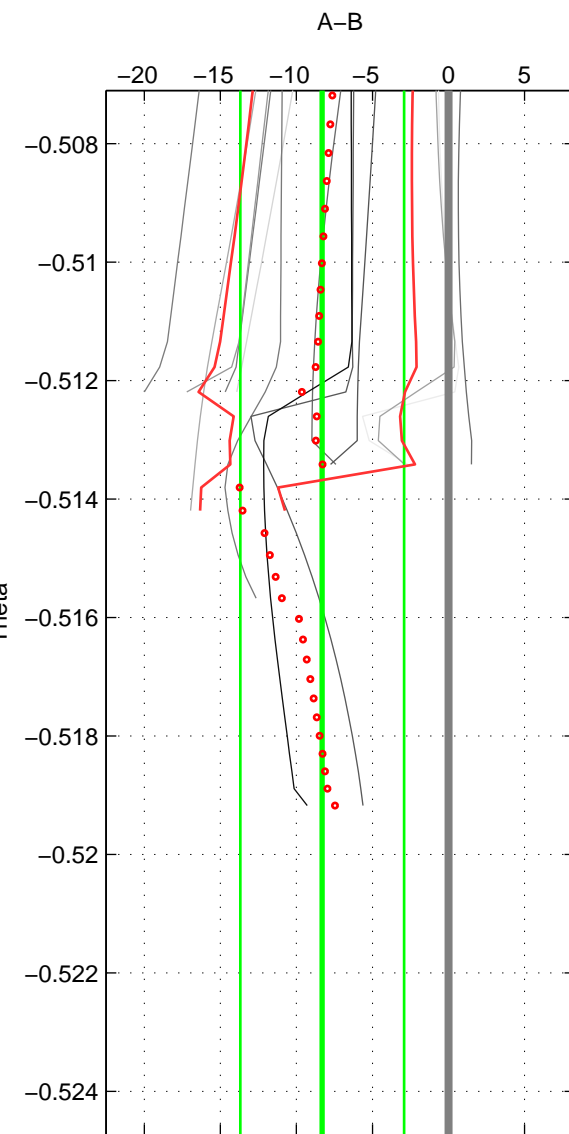

Cruise A (red). Date: Sep 1993 Cruisename: 33-18SN19950803

Cruise B (blue). Date: Oct 1997 Cruisename: 38-18SN19970924

\*\*\* "Favourite" values are means of spaces 1 2.

	Offset	O.StDev	Ratio	R.Stdev	Rating
SIGMA:	-6.846	3.674	0.997	0.002	2
THETA:	-8.306	5.382	0.996	0.002	2
DEPTH:	-3.949	1.913	0.998	0.001	1
FAV.:	-7.576	4.528	0.996	0.002	2

Profiles of A: 2  
 Profiles of B: 5  
 Diff profs : 9  
 WMoffset (A-B): -6.8464  
 WMoffset stdev: 3.6741  
 WMratio (A/B): 0.99682  
 WMratio stdev: 0.0017048

Quality (1-5): 2

Profiles of A: 3  
 Profiles of B: 5  
 Diff profs : 13  
 WMoffset (A-B): -8.3057  
 WMoffset stdev: 5.3816  
 WMratio (A/B): 0.99614  
 WMratio stdev: 0.0024981

Quality (1-5): 2

Profiles of A: 3  
 Profiles of B: 5  
 Diff profs : 11  
 WMoffset (A-B): -3.9487  
 WMoffset stdev: 1.9133  
 WMratio (A/B): 0.99817  
 WMratio stdev: 0.00089083

Quality (1-5): 1

Please note that statistics are bad.