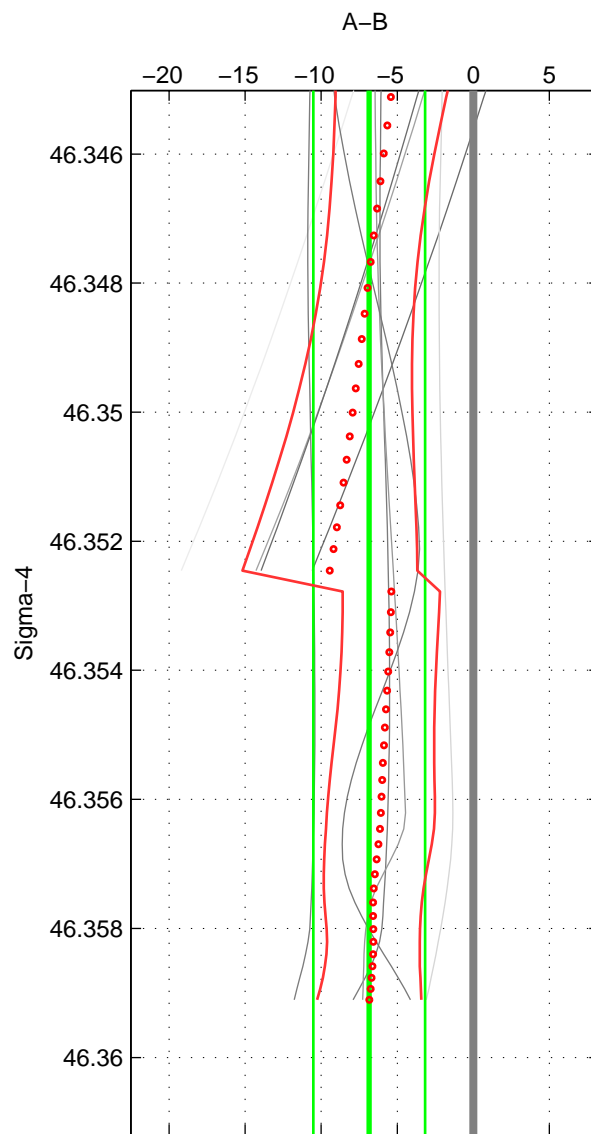

Cruise A (red). Date: Sep 1993 Cruisename: 33-18SN19950803

Cruise B (blue). Date: Oct 1997 Cruisename: 38-18SN19970924

\*\*\* "Favourite" values are means of spaces 1 2.

	Offset	O.StDev	Ratio	R.Stdev	Rating
SIGMA:	-6.846	3.674	0.997	0.002	2
THETA:	-8.306	5.382	0.996	0.002	2
DEPTH:	-3.949	1.913	0.998	0.001	1
FAV.:	-7.576	4.528	0.996	0.002	2

Profiles of A: 2  
 Profiles of B: 5  
 Diff profs : 9  
 WMoffset (A-B): -6.8464  
 WMoffset stdev: 3.6741  
 WMratio (A/B): 0.99682  
 WMratio stdev: 0.0017048

Quality (1-5): 2

Profiles of A: 3  
 Profiles of B: 5  
 Diff profs : 13  
 WMoffset (A-B): -8.3057  
 WMoffset stdev: 5.3816  
 WMratio (A/B): 0.99614  
 WMratio stdev: 0.0024981

Quality (1-5): 2

Profiles of A: 3  
 Profiles of B: 5  
 Diff profs : 11  
 WMoffset (A-B): -3.9487  
 WMoffset stdev: 1.9133  
 WMratio (A/B): 0.99817  
 WMratio stdev: 0.00089083

Quality (1-5): 1

Please note that statistics are bad.