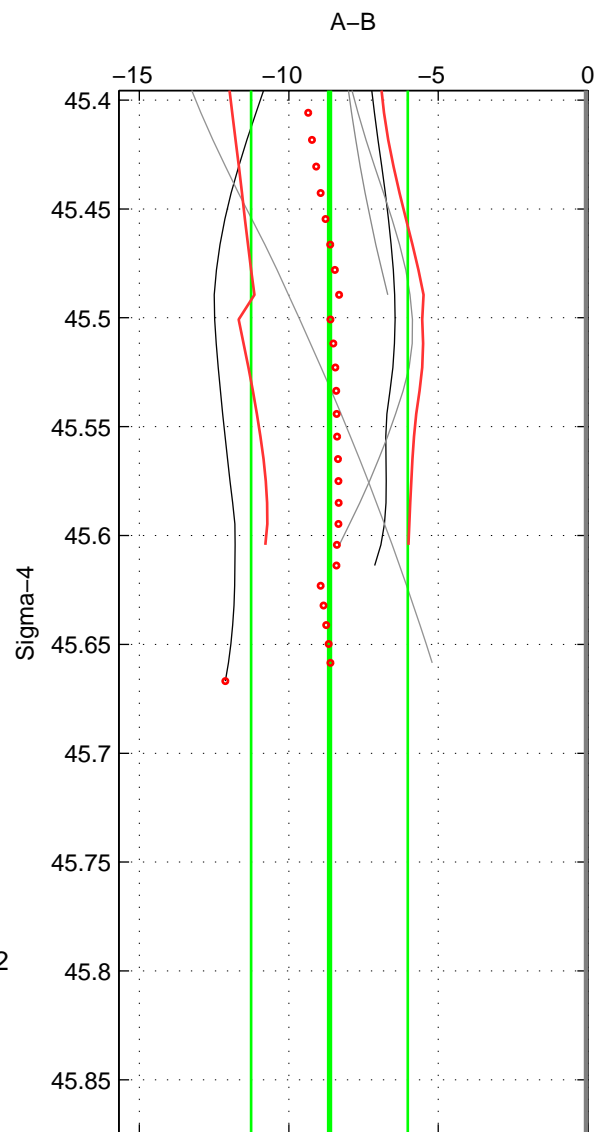

Cruise A (red). Date: Oct 2006 Cruisename: 713-49UP20061021

Cruise B (blue). Date: Feb 2008 Cruisename: 717-49UP20080122

*** "Favourite" values are means of spaces 1 2.

	Offset	O.StDev	Ratio	R.Stdev	Rating
SIGMA:	-8.640	2.623	0.996	0.001	4
THETA:	-8.403	2.578	0.996	0.001	4
DEPTH:	-8.511	0.695	0.996	0.000	3
FAV.:	-8.521	2.601	0.996	0.001	4

Profiles of A: 5
 Profiles of B: 7
 Diff profs : 5
 WMoffset (A-B): -8.6401
 WMoffset stdev: 2.6235
 WMratio (A/B): 0.9963
 WMratio stdev: 0.0011287

Quality (1-5): 4

Profiles of A: 5
 Profiles of B: 7
 Diff profs : 5
 WMoffset (A-B): -8.4029
 WMoffset stdev: 2.5781
 WMratio (A/B): 0.99641
 WMratio stdev: 0.0011073

Quality (1-5): 4

Profiles of A: 5
 Profiles of B: 7
 Diff profs : 5
 WMoffset (A-B): -8.5114
 WMoffset stdev: 0.69546
 WMratio (A/B): 0.99636
 WMratio stdev: 0.00029753

Quality (1-5): 3

Please note that statistics are bad.