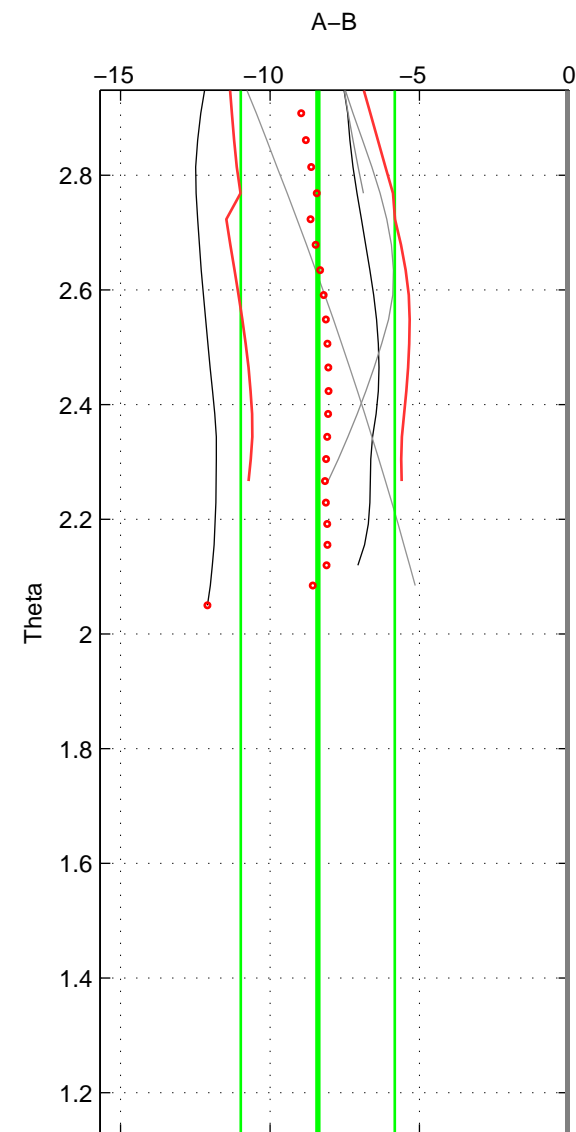

Cruise A (red). Date: Oct 2006 Cruisename: 713-49UP20061021

Cruise B (blue). Date: Feb 2008 Cruisename: 717-49UP20080122

*** "Favourite" values are means of spaces 1 2.

	Offset	O.StDev	Ratio	R.Stdev	Rating
SIGMA:	-8.640	2.623	0.996	0.001	4
THETA:	-8.403	2.578	0.996	0.001	4
DEPTH:	-8.511	0.695	0.996	0.000	3
FAV.:	-8.521	2.601	0.996	0.001	4

Profiles of A: 5
 Profiles of B: 7
 Diff profs : 5
 WMoffset (A-B): -8.6401
 WMoffset stdev: 2.6235
 WMratio (A/B): 0.9963
 WMratio stdev: 0.0011287

Quality (1-5): 4

Profiles of A: 5
 Profiles of B: 7
 Diff profs : 5
 WMoffset (A-B): -8.4029
 WMoffset stdev: 2.5781
 WMratio (A/B): 0.99641
 WMratio stdev: 0.0011073

Quality (1-5): 4

Profiles of A: 5
 Profiles of B: 7
 Diff profs : 5
 WMoffset (A-B): -8.5114
 WMoffset stdev: 0.69546
 WMratio (A/B): 0.99636
 WMratio stdev: 0.00029753

Quality (1-5): 3

Please note that statistics are bad.