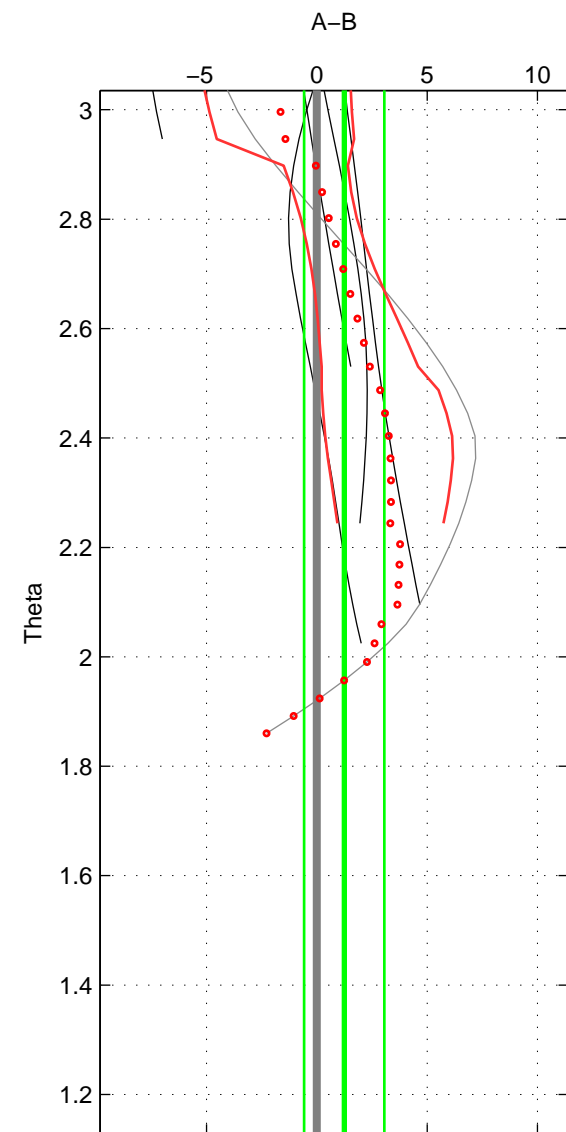

Cruise A (red). Date: Jul 2005 Cruisename: 708-49UP20050708

Cruise B (blue). Date: Feb 2008 Cruisename: 717-49UP20080122

\*\*\* "Favourite" values are means of spaces 1 2.

	Offset	O.StDev	Ratio	R.Stdev	Rating
SIGMA:	2.590	2.334	1.001	0.001	4
THETA:	1.244	1.818	1.001	0.001	4
DEPTH:	2.869	1.254	1.001	0.001	3
FAV.:	1.917	2.076	1.001	0.001	4

Profiles of A: 6  
 Profiles of B: 8  
 Diff profs : 6  
 WMoffset (A-B): 2.59  
 WMoffset stdev: 2.3338  
 WMratio (A/B): 1.0011  
 WMratio stdev: 0.00099405

Quality (1-5): 4

Profiles of A: 6  
 Profiles of B: 8  
 Diff profs : 6  
 WMoffset (A-B): 1.2439  
 WMoffset stdev: 1.8181  
 WMratio (A/B): 1.0005  
 WMratio stdev: 0.00077614

Quality (1-5): 4

Profiles of A: 6  
 Profiles of B: 8  
 Diff profs : 6  
 WMoffset (A-B): 2.8691  
 WMoffset stdev: 1.2541  
 WMratio (A/B): 1.0012  
 WMratio stdev: 0.00053652

Quality (1-5): 3

Please note that statistics are bad.