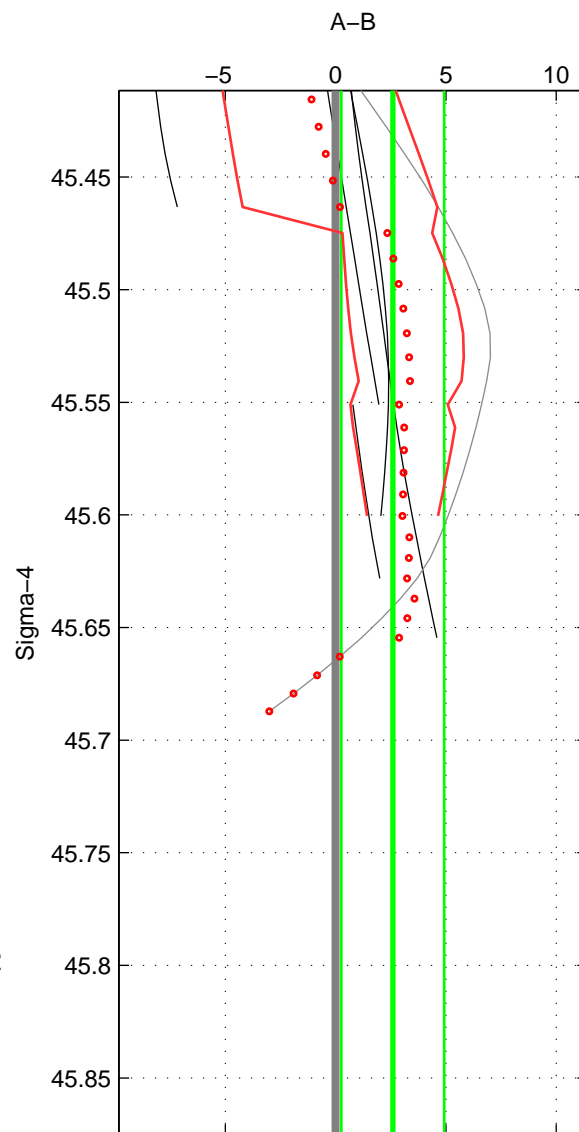

Cruise A (red). Date: Jul 2005 Cruisename: 708-49UP20050708

Cruise B (blue). Date: Feb 2008 Cruisename: 717-49UP20080122

\*\*\* "Favourite" values are means of spaces 1 2.

	Offset	O.StDev	Ratio	R.Stdev	Rating
SIGMA:	2.590	2.334	1.001	0.001	4
THETA:	1.244	1.818	1.001	0.001	4
DEPTH:	2.869	1.254	1.001	0.001	3
FAV.:	1.917	2.076	1.001	0.001	4

Profiles of A: 6  
 Profiles of B: 8  
 Diff profs : 6  
 WMoffset (A-B): 2.59  
 WMoffset stdev: 2.3338  
 WMratio (A/B): 1.0011  
 WMratio stdev: 0.00099405

Quality (1-5): 4

Profiles of A: 6  
 Profiles of B: 8  
 Diff profs : 6  
 WMoffset (A-B): 1.2439  
 WMoffset stdev: 1.8181  
 WMratio (A/B): 1.0005  
 WMratio stdev: 0.00077614

Quality (1-5): 4

Profiles of A: 6  
 Profiles of B: 8  
 Diff profs : 6  
 WMoffset (A-B): 2.8691  
 WMoffset stdev: 1.2541  
 WMratio (A/B): 1.0012  
 WMratio stdev: 0.00053652

Quality (1-5): 3

Please note that statistics are bad.