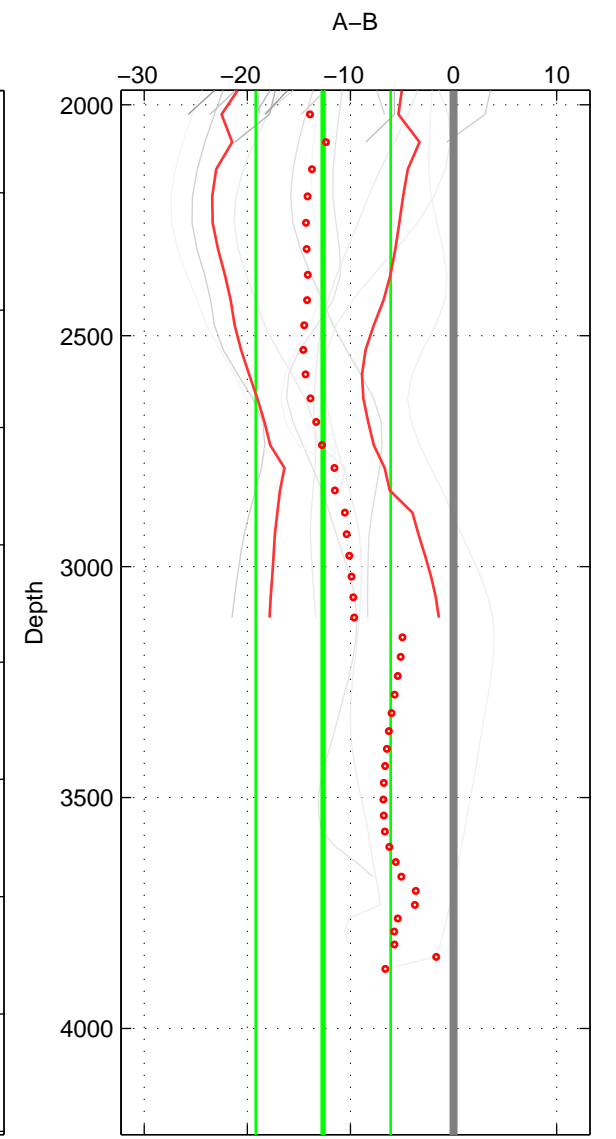

Cruise A (red). Date: Aug 1996 Cruisename: 5-06AQ19960712

Cruise B (blue). Date: Sep 2005 Cruisename: 110-77DN20050819

*** "Favourite" values are those of space 3.

	Offset	O.StDev	Ratio	R.Stdev	Rating
SIGMA:	-12.599	1.872	0.994	0.001	2
THETA:	-10.443	1.689	0.995	0.001	2
DEPTH:	-12.645	6.540	0.994	0.003	3
FAV. :	-12.645	6.540	0.994	0.003	3

Please note that statistics are bad.
 Profiles of A: 7
 Profiles of B: 4
 Diff profs : 15
 WMoffset (A-B): -12.5995
 WMoffset stdev: 1.8719
 WMratio (A/B): 0.99419
 WMratio stdev: 0.00085958

Quality (1-5): 2

Please note that statistics are bad.
 Profiles of A: 7
 Profiles of B: 4
 Diff profs : 12
 WMoffset (A-B): -10.443
 WMoffset stdev: 1.6888
 WMratio (A/B): 0.99518
 WMratio stdev: 0.00077259

Quality (1-5): 2

Profiles of A: 7
 Profiles of B: 4
 Diff profs : 20
 WMoffset (A-B): -12.645
 WMoffset stdev: 6.5396
 WMratio (A/B): 0.99416
 WMratio stdev: 0.0030177

Quality (1-5): 3