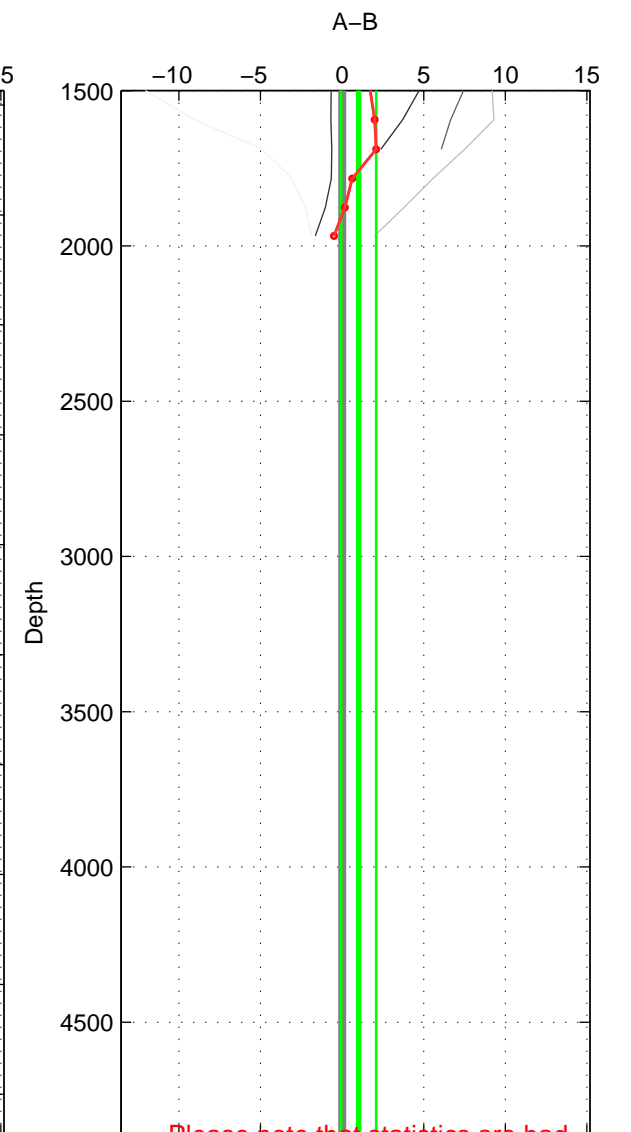

Cruise A (red). Date: Nov 2007 Cruisename: 675-49UF20071023

Cruise B (blue). Date: Feb 2008 Cruisename: 717-49UP20080122

*** "Favourite" values are means of spaces 1 2.

	Offset	O.StDev	Ratio	R.Stdev	Rating
SIGMA:	1.606	5.208	1.001	0.002	4
THETA:	1.086	4.679	1.000	0.002	4
DEPTH:	1.013	1.074	1.000	0.000	3
FAV.:	1.346	4.944	1.001	0.002	4

Profiles of A: 5
 Profiles of B: 7
 Diff profs : 5
 WMoffset (A-B): 1.6064
 WMoffset stdev: 5.2081
 WMratio (A/B): 1.0007
 WMratio stdev: 0.0022243

Quality (1-5): 4

Profiles of A: 5
 Profiles of B: 7
 Diff profs : 5
 WMoffset (A-B): 1.0861
 WMoffset stdev: 4.6791
 WMratio (A/B): 1.0005
 WMratio stdev: 0.001998

Quality (1-5): 4

Profiles of A: 5
 Profiles of B: 7
 Diff profs : 5
 WMoffset (A-B): 1.0126
 WMoffset stdev: 1.0744
 WMratio (A/B): 1.0004
 WMratio stdev: 0.00045888

Quality (1-5): 3

Please note that statistics are bad.