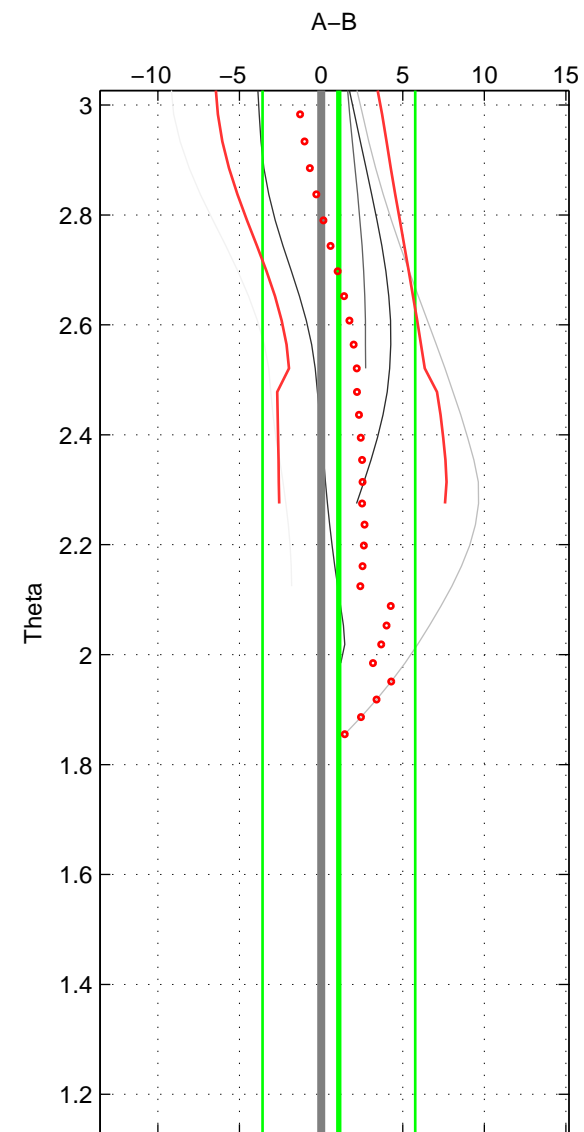

Cruise A (red). Date: Nov 2007 Cruisename: 675-49UF20071023

Cruise B (blue). Date: Feb 2008 Cruisename: 717-49UP20080122

*** "Favourite" values are means of spaces 1 2.

	Offset	O.StDev	Ratio	R.Stdev	Rating
SIGMA:	1.606	5.208	1.001	0.002	4
THETA:	1.086	4.679	1.000	0.002	4
DEPTH:	1.013	1.074	1.000	0.000	3
FAV.:	1.346	4.944	1.001	0.002	4

Profiles of A: 5
 Profiles of B: 7
 Diff profs : 5
 WMoffset (A-B): 1.6064
 WMoffset stdev: 5.2081
 WMratio (A/B): 1.0007
 WMratio stdev: 0.0022243

Quality (1-5): 4

Profiles of A: 5
 Profiles of B: 7
 Diff profs : 5
 WMoffset (A-B): 1.0861
 WMoffset stdev: 4.6791
 WMratio (A/B): 1.0005
 WMratio stdev: 0.001998

Quality (1-5): 4

Profiles of A: 5
 Profiles of B: 7
 Diff profs : 5
 WMoffset (A-B): 1.0126
 WMoffset stdev: 1.0744
 WMratio (A/B): 1.0004
 WMratio stdev: 0.00045888

Quality (1-5): 3

Please note that statistics are bad.