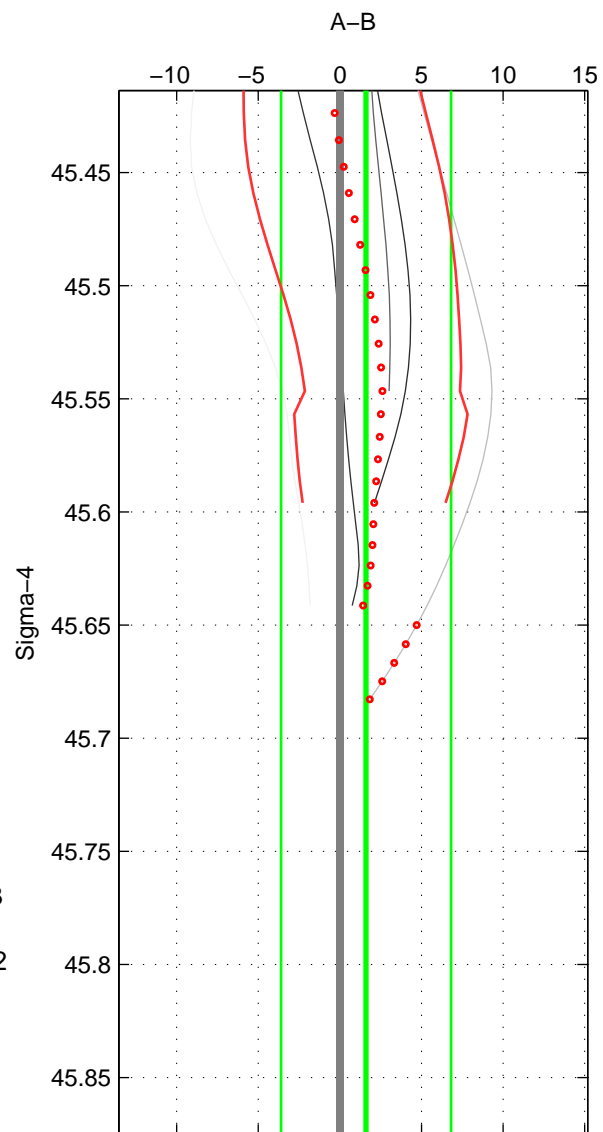

Cruise A (red). Date: Nov 2007 Cruisename: 675-49UF20071023

Cruise B (blue). Date: Feb 2008 Cruisename: 717-49UP20080122

*** "Favourite" values are means of spaces 1 2.

	Offset	O.StDev	Ratio	R.Stdev	Rating
SIGMA:	1.606	5.208	1.001	0.002	4
THETA:	1.086	4.679	1.000	0.002	4
DEPTH:	1.013	1.074	1.000	0.000	3
FAV.:	1.346	4.944	1.001	0.002	4

Profiles of A: 5
 Profiles of B: 7
 Diff profs : 5
 WMoffset (A-B): 1.6064
 WMoffset stdev: 5.2081
 WMratio (A/B): 1.0007
 WMratio stdev: 0.0022243

Quality (1-5): 4

Profiles of A: 5
 Profiles of B: 7
 Diff profs : 5
 WMoffset (A-B): 1.0861
 WMoffset stdev: 4.6791
 WMratio (A/B): 1.0005
 WMratio stdev: 0.001998

Quality (1-5): 4

Profiles of A: 5
 Profiles of B: 7
 Diff profs : 5
 WMoffset (A-B): 1.0126
 WMoffset stdev: 1.0744
 WMratio (A/B): 1.0004
 WMratio stdev: 0.00045888

Quality (1-5): 3

Please note that statistics are bad.