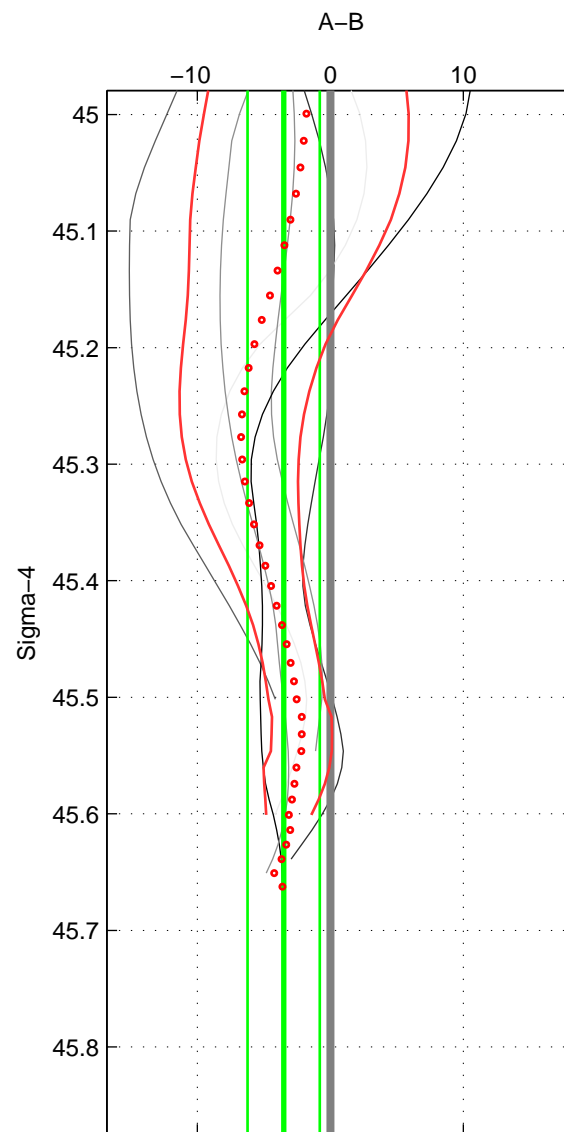

Cruise A (red). Date: Jan 1997 Cruisename: 680-49UP19970121

Cruise B (blue). Date: Feb 2008 Cruisename: 717-49UP20080122

*** "Favourite" values are means of spaces 1 2.

	Offset	O.StDev	Ratio	R.Stdev	Rating
SIGMA:	-3.514	2.712	0.998	0.001	4
THETA:	-3.028	2.226	0.999	0.001	4
DEPTH:	-3.726	1.319	0.998	0.001	3
FAV. :	-3.271	2.469	0.999	0.001	4

Profiles of A: 6
 Profiles of B: 7
 Diff profs : 6
 WMoffset (A-B): -3.5142
 WMoffset stdev: 2.712
 WMratio (A/B): 0.99849
 WMratio stdev: 0.0011579

Quality (1-5): 4

Profiles of A: 6
 Profiles of B: 7
 Diff profs : 6
 WMoffset (A-B): -3.0284
 WMoffset stdev: 2.2258
 WMratio (A/B): 0.9987
 WMratio stdev: 0.00095026

Quality (1-5): 4

Profiles of A: 6
 Profiles of B: 7
 Diff profs : 6
 WMoffset (A-B): -3.7265
 WMoffset stdev: 1.3191
 WMratio (A/B): 0.99841
 WMratio stdev: 0.00056201

Quality (1-5): 3

Please note that statistics are bad.