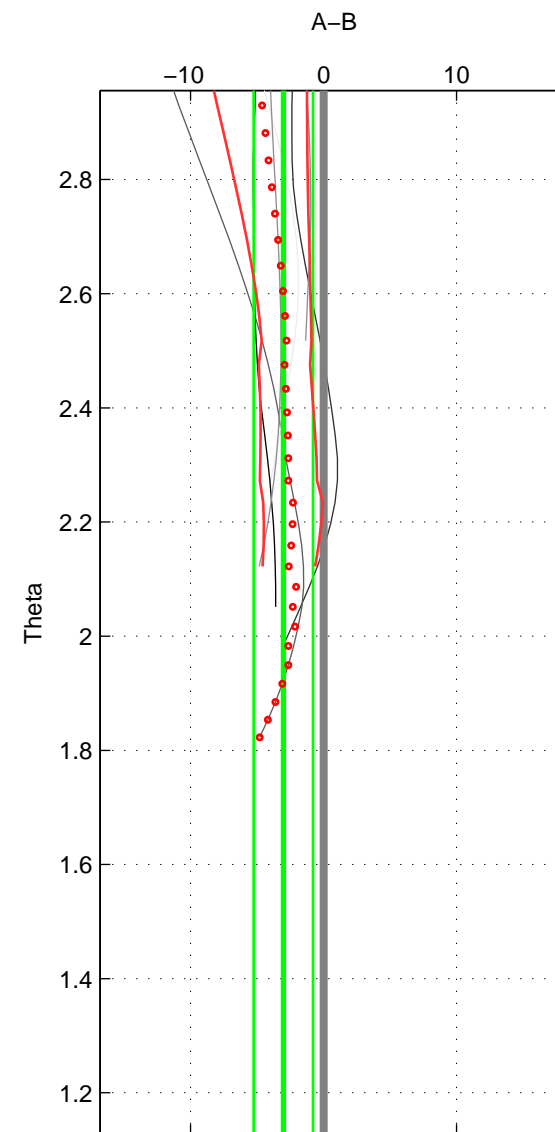

Cruise A (red). Date: Jan 1997 Cruisename: 680-49UP19970121

Cruise B (blue). Date: Feb 2008 Cruisename: 717-49UP20080122

*** "Favourite" values are means of spaces 1 2.

	Offset	O.StDev	Ratio	R.Stdev	Rating
SIGMA:	-3.514	2.712	0.998	0.001	4
THETA:	-3.028	2.226	0.999	0.001	4
DEPTH:	-3.726	1.319	0.998	0.001	3
FAV. :	-3.271	2.469	0.999	0.001	4

Profiles of A: 6
 Profiles of B: 7
 Diff profs : 6
 WMoffset (A-B): -3.5142
 WMoffset stdev: 2.712
 WMratio (A/B): 0.99849
 WMratio stdev: 0.0011579

Quality (1-5): 4

Profiles of A: 6
 Profiles of B: 7
 Diff profs : 6
 WMoffset (A-B): -3.0284
 WMoffset stdev: 2.2258
 WMratio (A/B): 0.9987
 WMratio stdev: 0.00095026

Quality (1-5): 4

Profiles of A: 6
 Profiles of B: 7
 Diff profs : 6
 WMoffset (A-B): -3.7265
 WMoffset stdev: 1.3191
 WMratio (A/B): 0.99841
 WMratio stdev: 0.00056201

Quality (1-5): 3

Please note that statistics are bad.