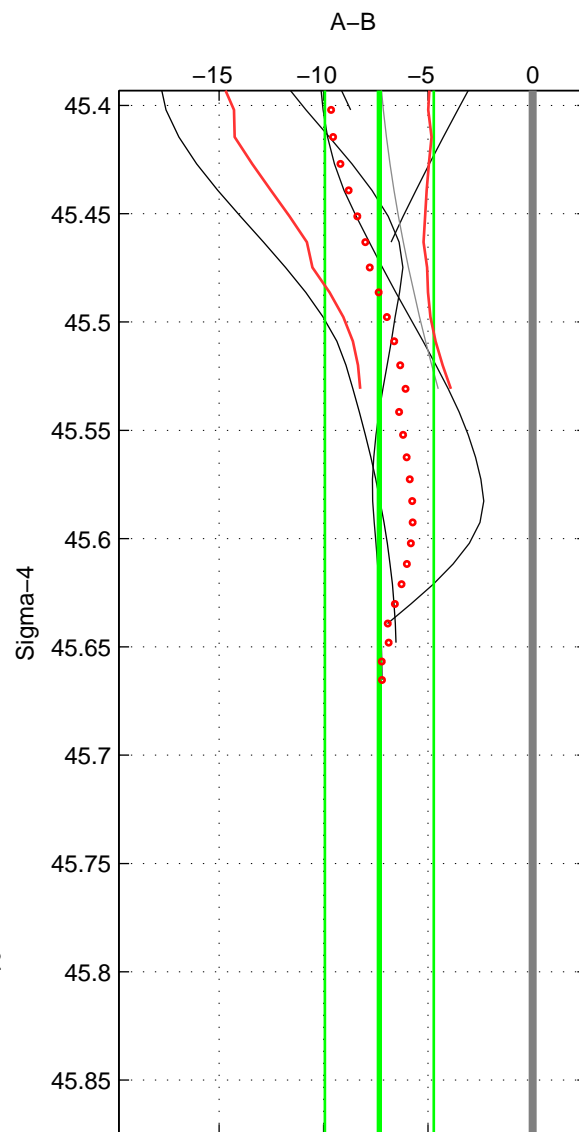

Cruise A (red). Date: Jul 2003 Cruisename: 701-49UP20030714

Cruise B (blue). Date: Feb 2008 Cruisename: 717-49UP20080122

\*\*\* "Favourite" values are means of spaces 1 2.

	Offset	O.StDev	Ratio	R.Stdev	Rating
SIGMA:	-7.330	2.604	0.997	0.001	4
THETA:	-7.162	2.145	0.997	0.001	4
DEPTH:	-4.943	0.522	0.998	0.000	3
FAV.:	-7.246	2.374	0.997	0.001	4

Profiles of A: 13  
 Profiles of B: 8  
 Diff profs : 6  
 WMoffset (A-B): -7.3298  
 WMoffset stdev: 2.6039  
 WMratio (A/B): 0.99685  
 WMratio stdev: 0.0011167

Quality (1-5): 4

Profiles of A: 13  
 Profiles of B: 8  
 Diff profs : 6  
 WMoffset (A-B): -7.1621  
 WMoffset stdev: 2.1446  
 WMratio (A/B): 0.99693  
 WMratio stdev: 0.00091535

Quality (1-5): 4

Profiles of A: 11  
 Profiles of B: 8  
 Diff profs : 5  
 WMoffset (A-B): -4.9433  
 WMoffset stdev: 0.52181  
 WMratio (A/B): 0.99788  
 WMratio stdev: 0.00022481

Quality (1-5): 3

Please note that statistics are bad.