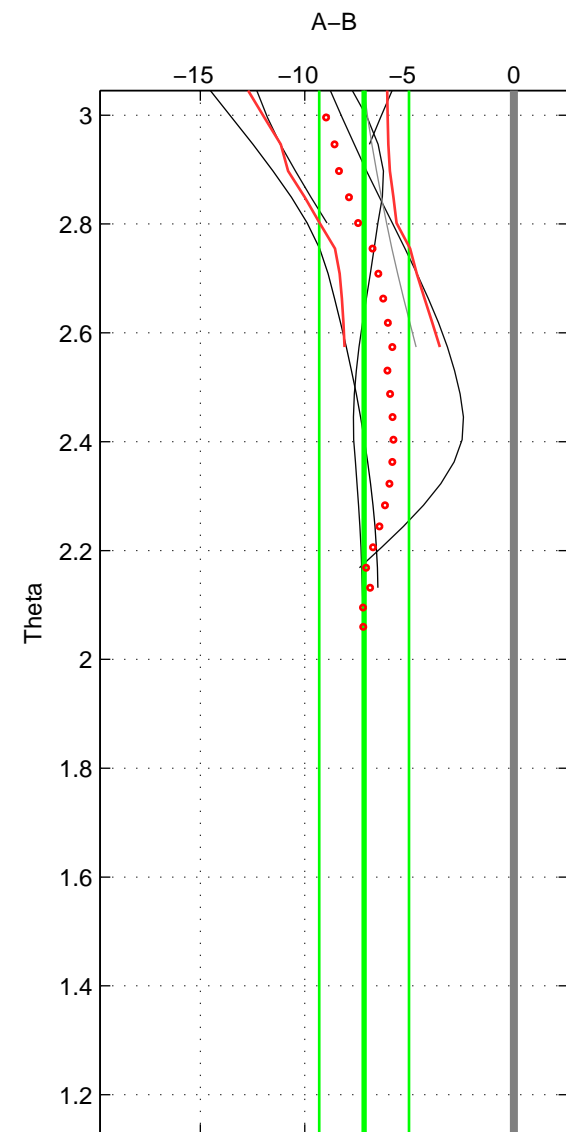

Cruise A (red). Date: Jul 2003 Cruisename: 701-49UP20030714

Cruise B (blue). Date: Feb 2008 Cruisename: 717-49UP20080122

\*\*\* "Favourite" values are means of spaces 1 2.

	Offset	O.StDev	Ratio	R.Stdev	Rating
SIGMA:	-7.330	2.604	0.997	0.001	4
THETA:	-7.162	2.145	0.997	0.001	4
DEPTH:	-4.943	0.522	0.998	0.000	3
FAV.:	-7.246	2.374	0.997	0.001	4

Profiles of A: 13  
 Profiles of B: 8  
 Diff profs : 6  
 WMoffset (A-B): -7.3298  
 WMoffset stdev: 2.6039  
 WMratio (A/B): 0.99685  
 WMratio stdev: 0.0011167

Quality (1-5): 4

Profiles of A: 13  
 Profiles of B: 8  
 Diff profs : 6  
 WMoffset (A-B): -7.1621  
 WMoffset stdev: 2.1446  
 WMratio (A/B): 0.99693  
 WMratio stdev: 0.00091535

Quality (1-5): 4

Profiles of A: 11  
 Profiles of B: 8  
 Diff profs : 5  
 WMoffset (A-B): -4.9433  
 WMoffset stdev: 0.52181  
 WMratio (A/B): 0.99788  
 WMratio stdev: 0.00022481

Quality (1-5): 3

Please note that statistics are bad.