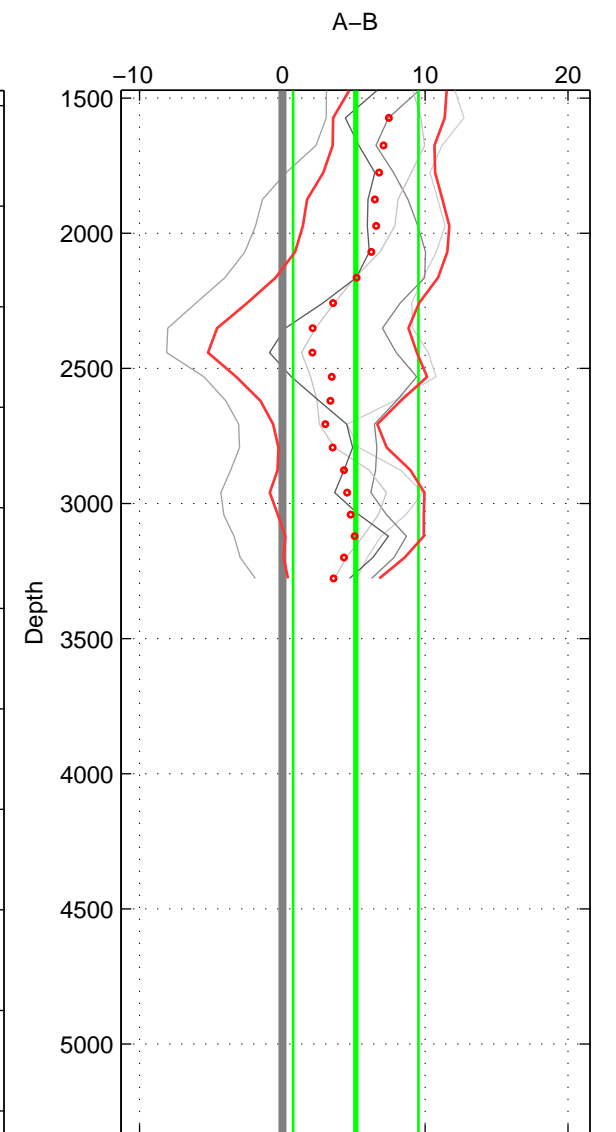

Cruise A (red). Date: Jul 2011 Cruisename: 626-49RY20110515
 Cruise B (blue). Date: Sep 1993 Cruisename: 730-90BM19930830

*** "Favourite" values are means of spaces 1 2 3.

	Offset	O.StDev	Ratio	R.Stdev	Rating
SIGMA:	8.216	1.718	1.004	0.001	2
THETA:	8.604	2.106	1.004	0.001	2
DEPTH:	5.138	4.391	1.002	0.002	2
FAV. :	7.319	2.738	1.003	0.001	2

Profiles of A: 2
 Profiles of B: 3
 Diff profs : 5
 WMoffset (A-B): 8.2156
 WMoffset stdev: 1.7181
 WMratio (A/B): 1.0035
 WMratio stdev: 0.00073494

Quality (1-5): 2

Profiles of A: 2
 Profiles of B: 3
 Diff profs : 5
 WMoffset (A-B): 8.604
 WMoffset stdev: 2.1058
 WMratio (A/B): 1.0037
 WMratio stdev: 0.00089693

Quality (1-5): 2

Profiles of A: 2
 Profiles of B: 3
 Diff profs : 5
 WMoffset (A-B): 5.1382
 WMoffset stdev: 4.3908
 WMratio (A/B): 1.0022
 WMratio stdev: 0.0018665

Quality (1-5): 2