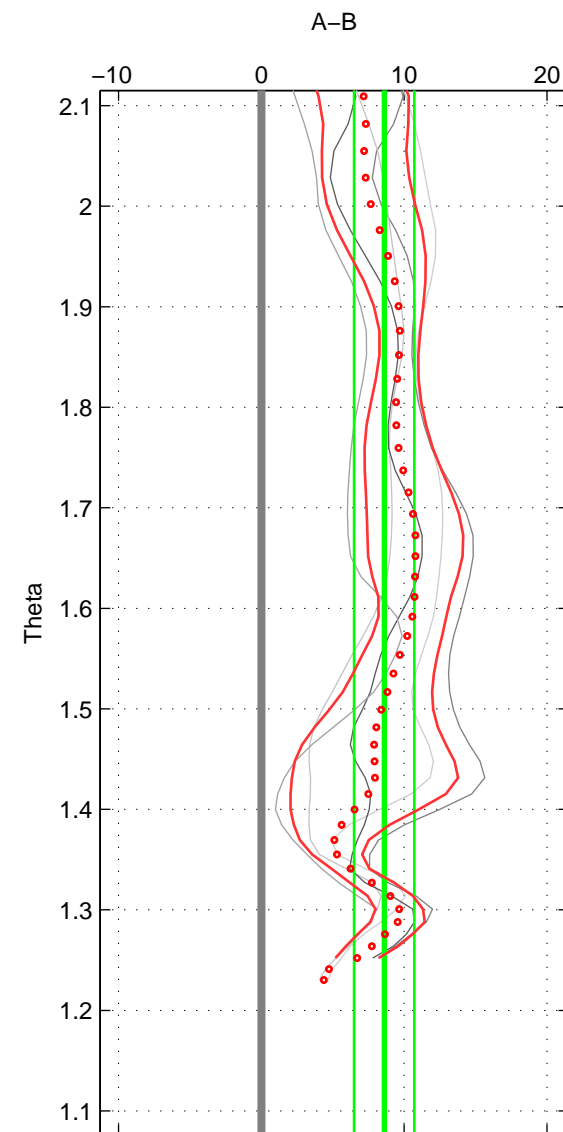

Cruise A (red). Date: Jul 2011 Cruisename: 626-49RY20110515
 Cruise B (blue). Date: Sep 1993 Cruisename: 730-90BM19930830

*** "Favourite" values are means of spaces 1 2 3.

	Offset	O.StDev	Ratio	R.Stdev	Rating
SIGMA:	8.216	1.718	1.004	0.001	2
THETA:	8.604	2.106	1.004	0.001	2
DEPTH:	5.138	4.391	1.002	0.002	2
FAV. :	7.319	2.738	1.003	0.001	2

Profiles of A: 2
 Profiles of B: 3
 Diff profs : 5
 WMoffset (A-B): 8.2156
 WMoffset stdev: 1.7181
 WMratio (A/B): 1.0035
 WMratio stdev: 0.00073494

Quality (1-5): 2

Profiles of A: 2
 Profiles of B: 3
 Diff profs : 5
 WMoffset (A-B): 8.604
 WMoffset stdev: 2.1058
 WMratio (A/B): 1.0037
 WMratio stdev: 0.00089693

Quality (1-5): 2

Profiles of A: 2
 Profiles of B: 3
 Diff profs : 5
 WMoffset (A-B): 5.1382
 WMoffset stdev: 4.3908
 WMratio (A/B): 1.0022
 WMratio stdev: 0.0018665

Quality (1-5): 2