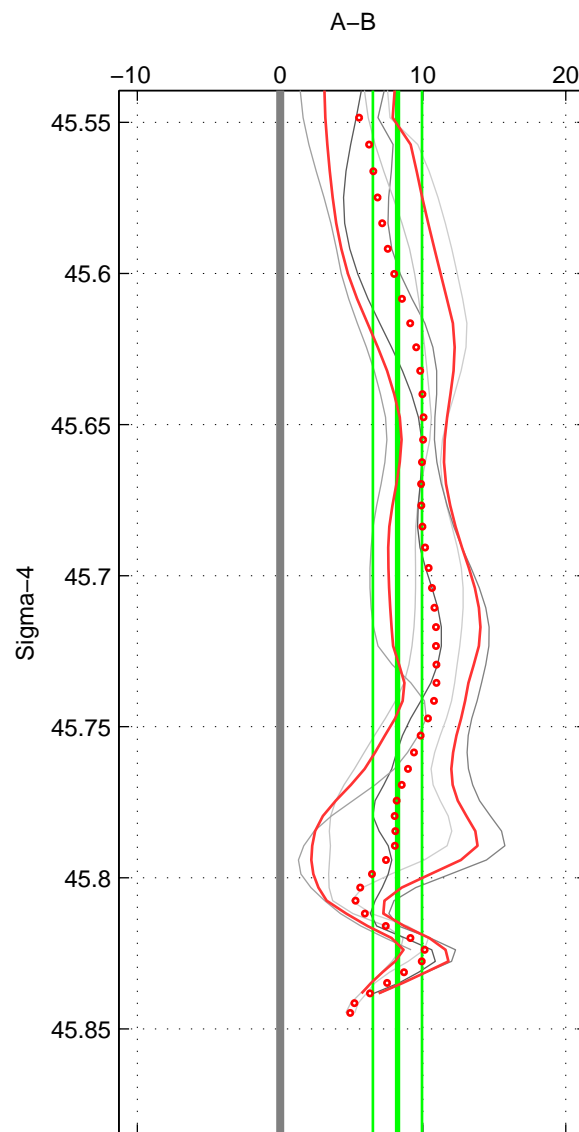

Cruise A (red). Date: Jul 2011 Cruisename: 626-49RY20110515
 Cruise B (blue). Date: Sep 1993 Cruisename: 730-90BM19930830

*** "Favourite" values are means of spaces 1 2 3.

	Offset	O.StDev	Ratio	R.Stdev	Rating
SIGMA:	8.216	1.718	1.004	0.001	2
THETA:	8.604	2.106	1.004	0.001	2
DEPTH:	5.138	4.391	1.002	0.002	2
FAV. :	7.319	2.738	1.003	0.001	2

Profiles of A: 2
 Profiles of B: 3
 Diff profs : 5
 WMoffset (A-B): 8.2156
 WMoffset stdev: 1.7181
 WMratio (A/B): 1.0035
 WMratio stdev: 0.00073494

Quality (1-5): 2

Profiles of A: 2
 Profiles of B: 3
 Diff profs : 5
 WMoffset (A-B): 8.604
 WMoffset stdev: 2.1058
 WMratio (A/B): 1.0037
 WMratio stdev: 0.00089693

Quality (1-5): 2

Profiles of A: 2
 Profiles of B: 3
 Diff profs : 5
 WMoffset (A-B): 5.1382
 WMoffset stdev: 4.3908
 WMratio (A/B): 1.0022
 WMratio stdev: 0.0018665

Quality (1-5): 2