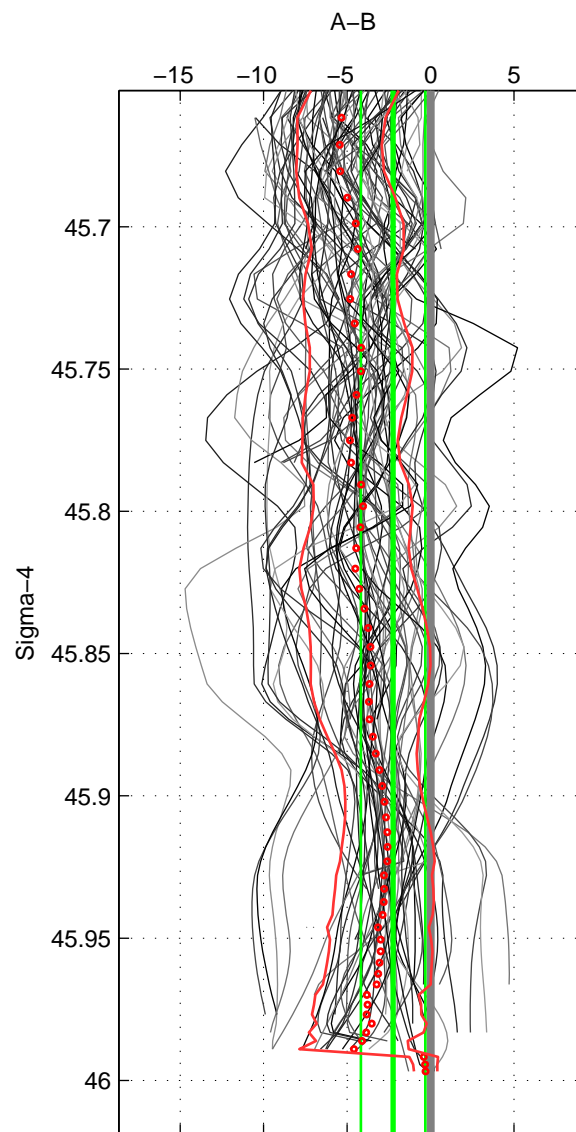

Cruise A (red). Date: May 2000 Cruisename: 191-18HU20000520

Cruise B (blue). Date: Jun 2006 Cruisename: 197-18HU20060524

\*\*\* "Favourite" values are means of spaces 1 2 3.

	Offset	O.StDev	Ratio	R.Stdev	Rating
SIGMA:	-2.242	1.931	0.999	0.001	5
THETA:	-3.421	2.717	0.998	0.001	5
DEPTH:	-3.601	2.737	0.998	0.001	5
FAV. :	-3.088	2.462	0.999	0.001	5

Profiles of A: 14  
 Profiles of B: 17  
 Diff profs : 78  
 WMoffset (A-B): -2.2422  
 WMoffset stdev: 1.931  
 WMratio (A/B): 0.99896  
 WMratio stdev: 0.00089445

Quality (1-5): 5

Profiles of A: 14  
 Profiles of B: 17  
 Diff profs : 78  
 WMoffset (A-B): -3.4215  
 WMoffset stdev: 2.7172  
 WMratio (A/B): 0.99842  
 WMratio stdev: 0.0012573

Quality (1-5): 5

Profiles of A: 14  
 Profiles of B: 17  
 Diff profs : 77  
 WMoffset (A-B): -3.6014  
 WMoffset stdev: 2.7367  
 WMratio (A/B): 0.99833  
 WMratio stdev: 0.0012659

Quality (1-5): 5