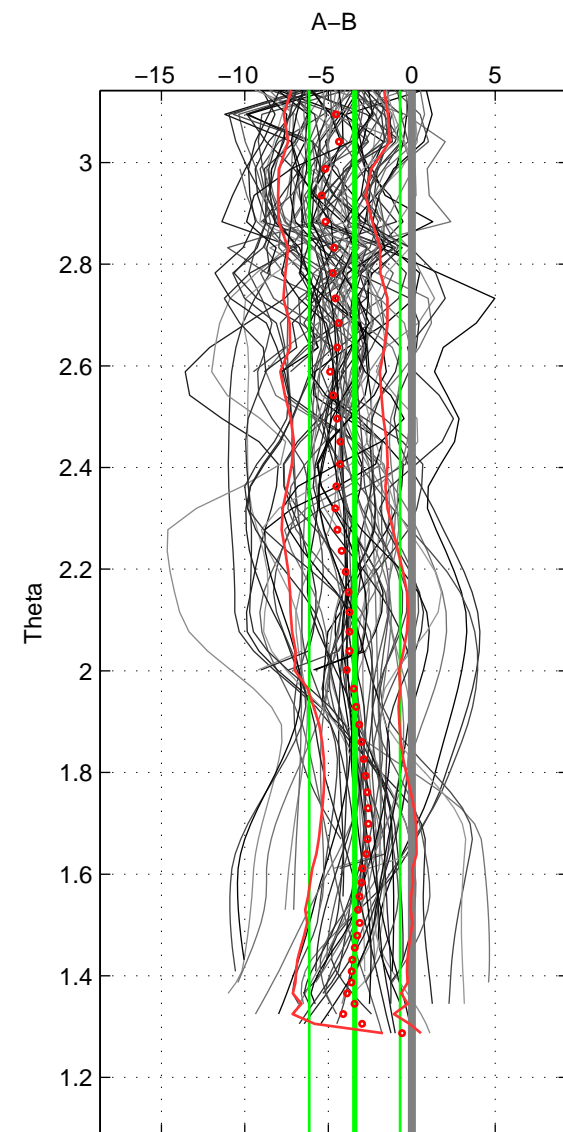

Cruise A (red). Date: May 2000 Cruisename: 191-18HU20000520

Cruise B (blue). Date: Jun 2006 Cruisename: 197-18HU20060524

\*\*\* "Favourite" values are means of spaces 1 2 3.

	Offset	O.StDev	Ratio	R.Stdev	Rating
SIGMA:	-2.242	1.931	0.999	0.001	5
THETA:	-3.421	2.717	0.998	0.001	5
DEPTH:	-3.601	2.737	0.998	0.001	5
FAV. :	-3.088	2.462	0.999	0.001	5

Profiles of A: 14  
 Profiles of B: 17  
 Diff profs : 78  
 WMoffset (A-B): -2.2422  
 WMoffset stdev: 1.931  
 WMratio (A/B): 0.99896  
 WMratio stdev: 0.00089445

Quality (1-5): 5

Profiles of A: 14  
 Profiles of B: 17  
 Diff profs : 78  
 WMoffset (A-B): -3.4215  
 WMoffset stdev: 2.7172  
 WMratio (A/B): 0.99842  
 WMratio stdev: 0.0012573

Quality (1-5): 5

Profiles of A: 14  
 Profiles of B: 17  
 Diff profs : 77  
 WMoffset (A-B): -3.6014  
 WMoffset stdev: 2.7367  
 WMratio (A/B): 0.99833  
 WMratio stdev: 0.0012659

Quality (1-5): 5