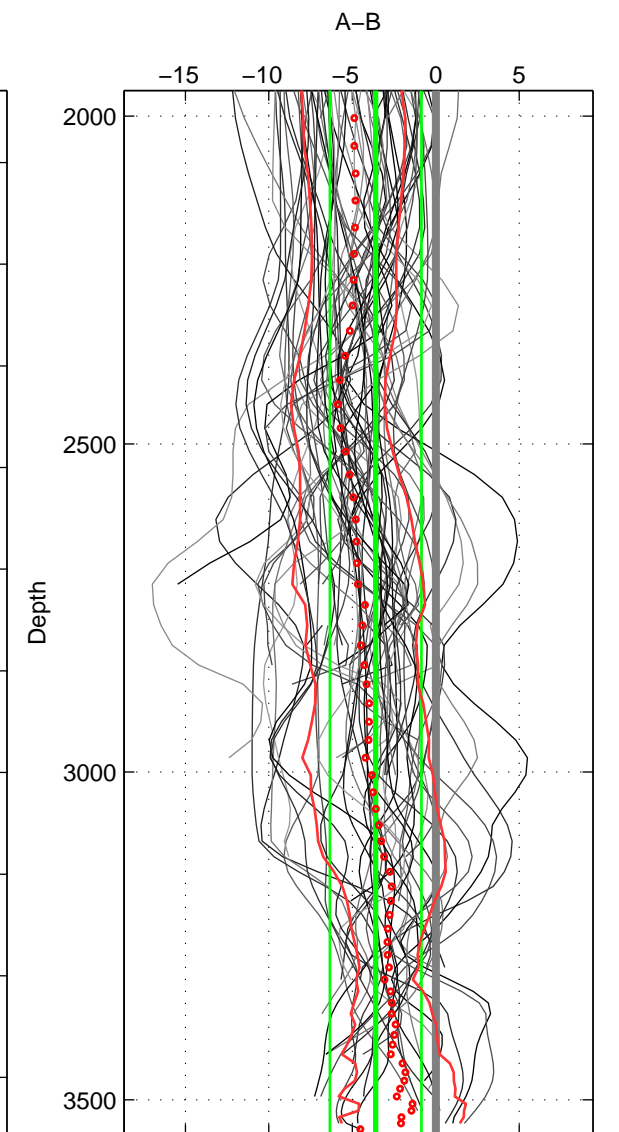

Cruise A (red). Date: May 2000 Cruisename: 191-18HU20000520

Cruise B (blue). Date: Jun 2006 Cruisename: 197-18HU20060524

\*\*\* "Favourite" values are means of spaces 1 2 3.

	Offset	O.StDev	Ratio	R.Stdev	Rating
SIGMA:	-2.242	1.931	0.999	0.001	5
THETA:	-3.421	2.717	0.998	0.001	5
DEPTH:	-3.601	2.737	0.998	0.001	5
FAV. :	-3.088	2.462	0.999	0.001	5

Profiles of A: 14  
 Profiles of B: 17  
 Diff profs : 78  
 WMoffset (A-B): -2.2422  
 WMoffset stdev: 1.931  
 WMratio (A/B): 0.99896  
 WMratio stdev: 0.00089445

Quality (1-5): 5

Profiles of A: 14  
 Profiles of B: 17  
 Diff profs : 78  
 WMoffset (A-B): -3.4215  
 WMoffset stdev: 2.7172  
 WMratio (A/B): 0.99842  
 WMratio stdev: 0.0012573

Quality (1-5): 5

Profiles of A: 14  
 Profiles of B: 17  
 Diff profs : 77  
 WMoffset (A-B): -3.6014  
 WMoffset stdev: 2.7367  
 WMratio (A/B): 0.99833  
 WMratio stdev: 0.0012659

Quality (1-5): 5