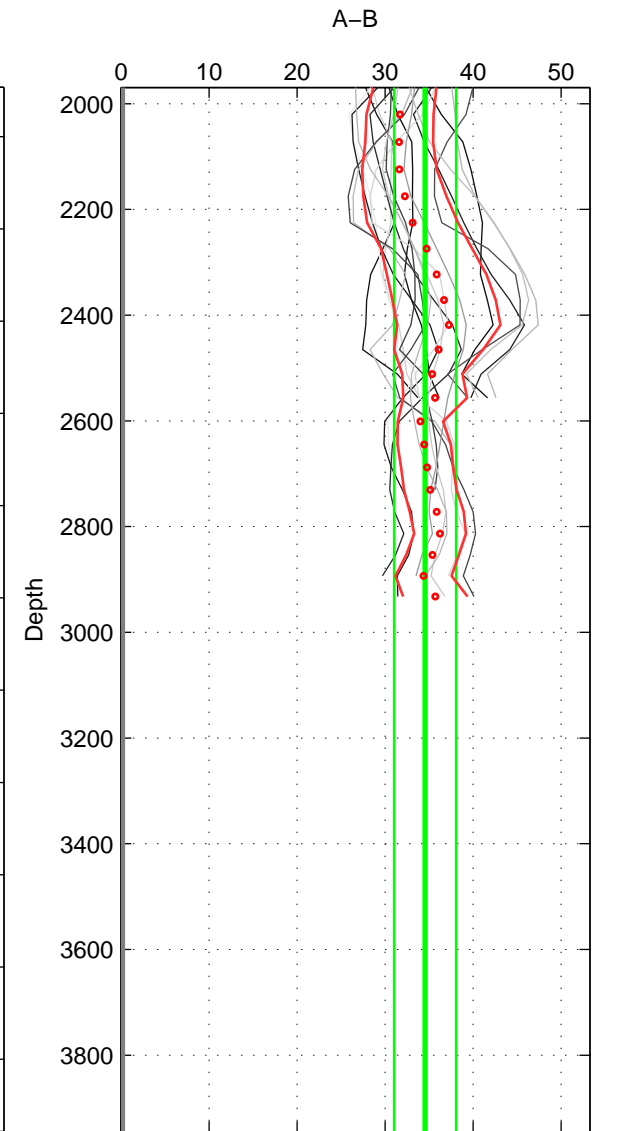

Cruise A (red). Date: Jul 1987 Cruisename: 2-06AQ19870704

Cruise B (blue). Date: Sep 1993 Cruisename: 3-06AQ19930806

*** "Favourite" values are means of spaces 1 2.

	Offset	O.StDev	Ratio	R.Stdev	Rating
SIGMA:	35.764	3.537	1.017	0.002	4
THETA:	35.526	3.476	1.016	0.002	4
DEPTH:	34.553	3.522	1.016	0.002	3
FAV.:	35.645	3.507	1.017	0.002	4

Profiles of A: 5
 Profiles of B: 4
 Diff profs : 18
 WMoffset (A-B): 35.7636
 WMoffset stdev: 3.5374
 WMratio (A/B): 1.0166
 WMratio stdev: 0.0016563

Quality (1-5): 4

Profiles of A: 5
 Profiles of B: 4
 Diff profs : 18
 WMoffset (A-B): 35.5257
 WMoffset stdev: 3.4758
 WMratio (A/B): 1.0165
 WMratio stdev: 0.0016347

Quality (1-5): 4

Profiles of A: 5
 Profiles of B: 4
 Diff profs : 18
 WMoffset (A-B): 34.553
 WMoffset stdev: 3.5222
 WMratio (A/B): 1.0161
 WMratio stdev: 0.001644

Quality (1-5): 3