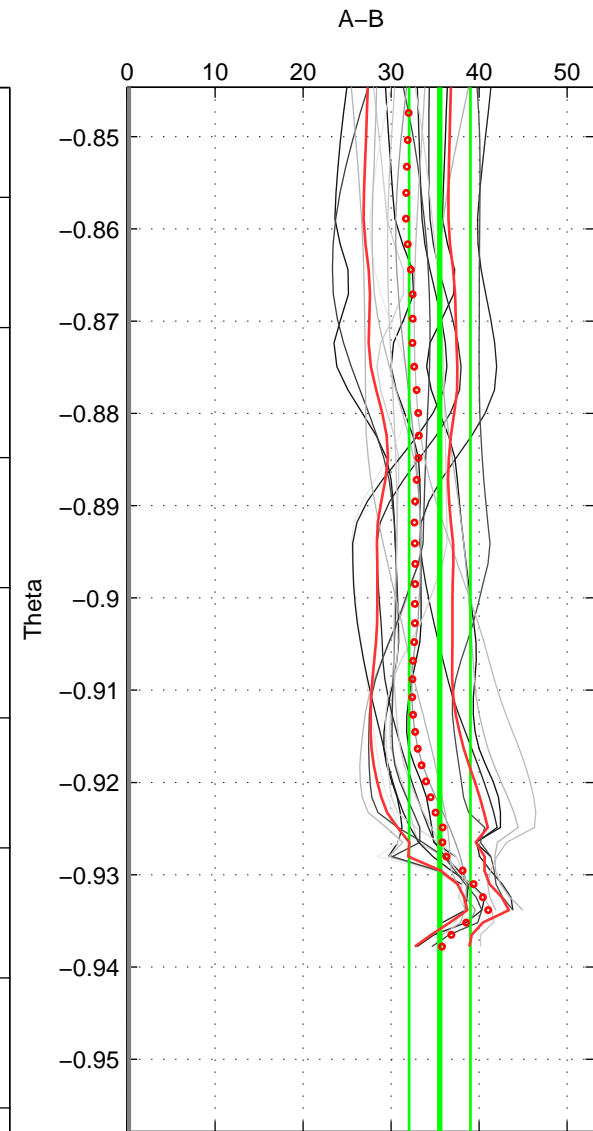

Cruise A (red). Date: Jul 1987 Cruisename: 2-06AQ19870704

Cruise B (blue). Date: Sep 1993 Cruisename: 3-06AQ19930806

*** "Favourite" values are means of spaces 1 2.

	Offset	O.StDev	Ratio	R.Stdev	Rating
SIGMA:	35.764	3.537	1.017	0.002	4
THETA:	35.526	3.476	1.016	0.002	4
DEPTH:	34.553	3.522	1.016	0.002	3
FAV.:	35.645	3.507	1.017	0.002	4

Profiles of A: 5
 Profiles of B: 4
 Diff profs : 18
 WMoffset (A-B): 35.7636
 WMoffset stdev: 3.5374
 WMratio (A/B): 1.0166
 WMratio stdev: 0.0016563

Quality (1-5): 4

Profiles of A: 5
 Profiles of B: 4
 Diff profs : 18
 WMoffset (A-B): 35.5257
 WMoffset stdev: 3.4758
 WMratio (A/B): 1.0165
 WMratio stdev: 0.0016347

Quality (1-5): 4

Profiles of A: 5
 Profiles of B: 4
 Diff profs : 18
 WMoffset (A-B): 34.553
 WMoffset stdev: 3.5222
 WMratio (A/B): 1.0161
 WMratio stdev: 0.001644

Quality (1-5): 3