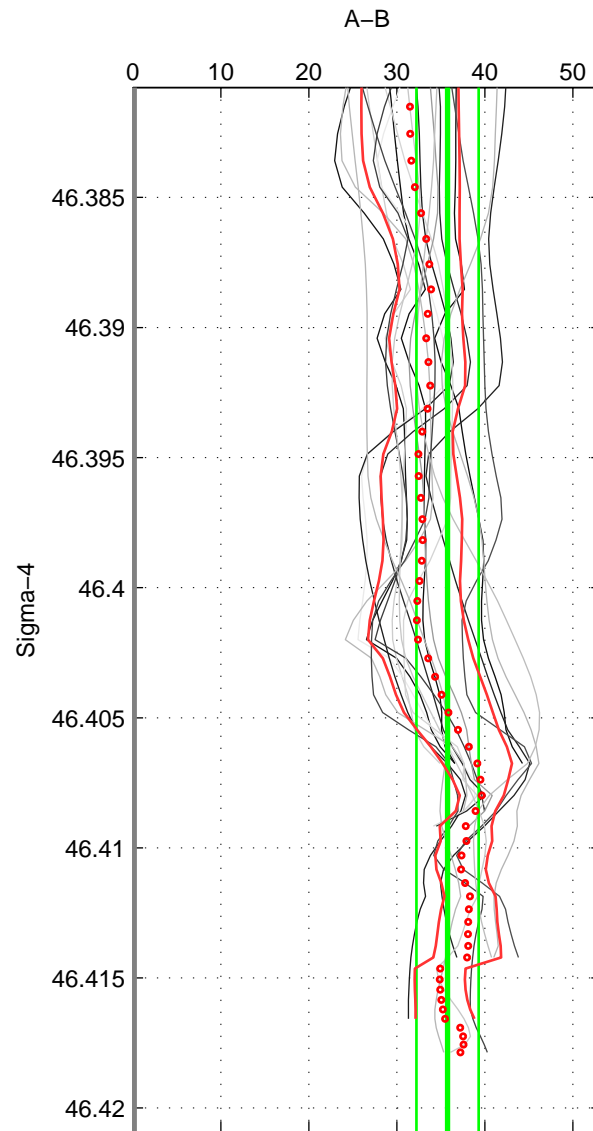

Cruise A (red). Date: Jul 1987 Cruisename: 2-06AQ19870704

Cruise B (blue). Date: Sep 1993 Cruisename: 3-06AQ19930806

*** "Favourite" values are means of spaces 1 2.

	Offset	O.StDev	Ratio	R.Stdev	Rating
SIGMA:	35.764	3.537	1.017	0.002	4
THETA:	35.526	3.476	1.016	0.002	4
DEPTH:	34.553	3.522	1.016	0.002	3
FAV.:	35.645	3.507	1.017	0.002	4

Profiles of A: 5
 Profiles of B: 4
 Diff profs : 18
 WMoffset (A-B): 35.7636
 WMoffset stdev: 3.5374
 WMratio (A/B): 1.0166
 WMratio stdev: 0.0016563

Quality (1-5): 4

Profiles of A: 5
 Profiles of B: 4
 Diff profs : 18
 WMoffset (A-B): 35.5257
 WMoffset stdev: 3.4758
 WMratio (A/B): 1.0165
 WMratio stdev: 0.0016347

Quality (1-5): 4

Profiles of A: 5
 Profiles of B: 4
 Diff profs : 18
 WMoffset (A-B): 34.553
 WMoffset stdev: 3.5222
 WMratio (A/B): 1.0161
 WMratio stdev: 0.001644

Quality (1-5): 3