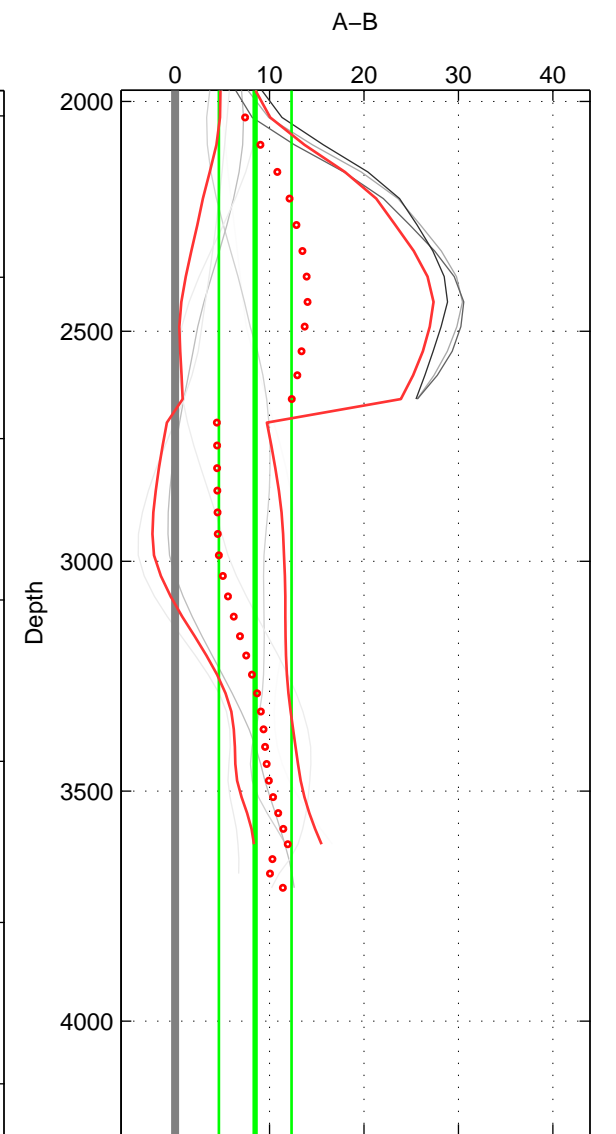

Cruise A (red). Date: Aug 1993 Cruisename: 251-33MW19930704.1

Cruise B (blue). Date: Jul 1990 Cruisename: 295-64TR19900701

*** "Favourite" values are means of spaces 1 2 3.

	Offset	O.StDev	Ratio	R.Stdev	Rating
SIGMA:	6.346	1.689	1.003	0.001	3
THETA:	6.484	1.475	1.003	0.001	3
DEPTH:	8.484	3.843	1.004	0.002	3
FAV.:	7.105	2.336	1.003	0.001	3

Profiles of A: 3
 Profiles of B: 3
 Diff profs : 8
 WMoffset (A-B): 6.3464
 WMoffset stdev: 1.6891
 WMratio (A/B): 1.0029
 WMratio stdev: 0.0007871

Quality (1-5): 3

Profiles of A: 3
 Profiles of B: 3
 Diff profs : 8
 WMoffset (A-B): 6.4839
 WMoffset stdev: 1.4749
 WMratio (A/B): 1.003
 WMratio stdev: 0.00068117

Quality (1-5): 3

Profiles of A: 3
 Profiles of B: 3
 Diff profs : 8
 WMoffset (A-B): 8.484
 WMoffset stdev: 3.8429
 WMratio (A/B): 1.0039
 WMratio stdev: 0.0017733

Quality (1-5): 3