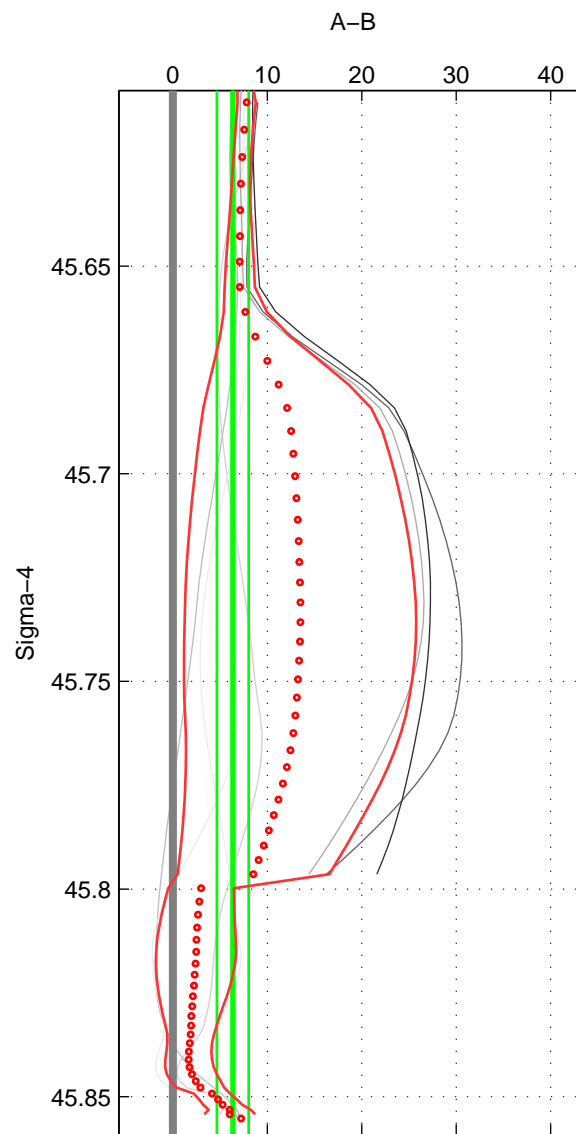

Cruise A (red). Date: Aug 1993 Cruisename: 251-33MW19930704.1

Cruise B (blue). Date: Jul 1990 Cruisename: 295-64TR19900701

*** "Favourite" values are means of spaces 1 2 3.

	Offset	O.StDev	Ratio	R.Stdev	Rating
SIGMA:	6.346	1.689	1.003	0.001	3
THETA:	6.484	1.475	1.003	0.001	3
DEPTH:	8.484	3.843	1.004	0.002	3
FAV.:	7.105	2.336	1.003	0.001	3

Profiles of A: 3
 Profiles of B: 3
 Diff profs : 8
 WMoffset (A-B): 6.3464
 WMoffset stdev: 1.6891
 WMratio (A/B): 1.0029
 WMratio stdev: 0.0007871

Quality (1-5): 3

Profiles of A: 3
 Profiles of B: 3
 Diff profs : 8
 WMoffset (A-B): 6.4839
 WMoffset stdev: 1.4749
 WMratio (A/B): 1.003
 WMratio stdev: 0.00068117

Quality (1-5): 3

Profiles of A: 3
 Profiles of B: 3
 Diff profs : 8
 WMoffset (A-B): 8.484
 WMoffset stdev: 3.8429
 WMratio (A/B): 1.0039
 WMratio stdev: 0.0017733

Quality (1-5): 3