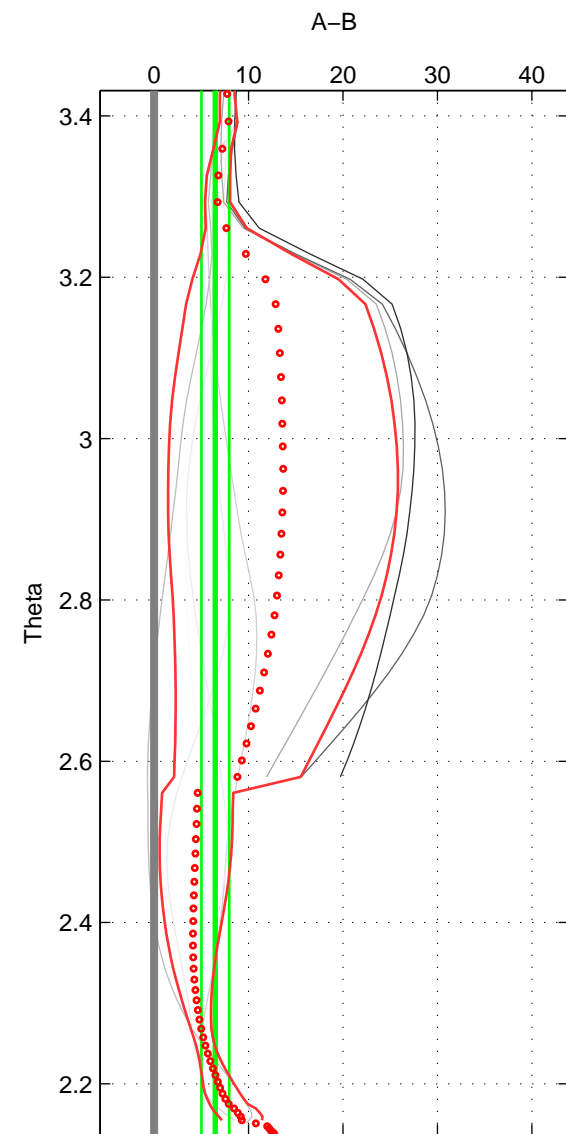

Cruise A (red). Date: Aug 1993 Cruisename: 251-33MW19930704.1

Cruise B (blue). Date: Jul 1990 Cruisename: 295-64TR19900701

*** "Favourite" values are means of spaces 1 2 3.

	Offset	O.StDev	Ratio	R.Stdev	Rating
SIGMA:	6.346	1.689	1.003	0.001	3
THETA:	6.484	1.475	1.003	0.001	3
DEPTH:	8.484	3.843	1.004	0.002	3
FAV.:	7.105	2.336	1.003	0.001	3

Profiles of A: 3
 Profiles of B: 3
 Diff profs : 8
 WMoffset (A-B): 6.3464
 WMoffset stdev: 1.6891
 WMratio (A/B): 1.0029
 WMratio stdev: 0.0007871

Quality (1-5): 3

Profiles of A: 3
 Profiles of B: 3
 Diff profs : 8
 WMoffset (A-B): 6.4839
 WMoffset stdev: 1.4749
 WMratio (A/B): 1.003
 WMratio stdev: 0.00068117

Quality (1-5): 3

Profiles of A: 3
 Profiles of B: 3
 Diff profs : 8
 WMoffset (A-B): 8.484
 WMoffset stdev: 3.8429
 WMratio (A/B): 1.0039
 WMratio stdev: 0.0017733

Quality (1-5): 3