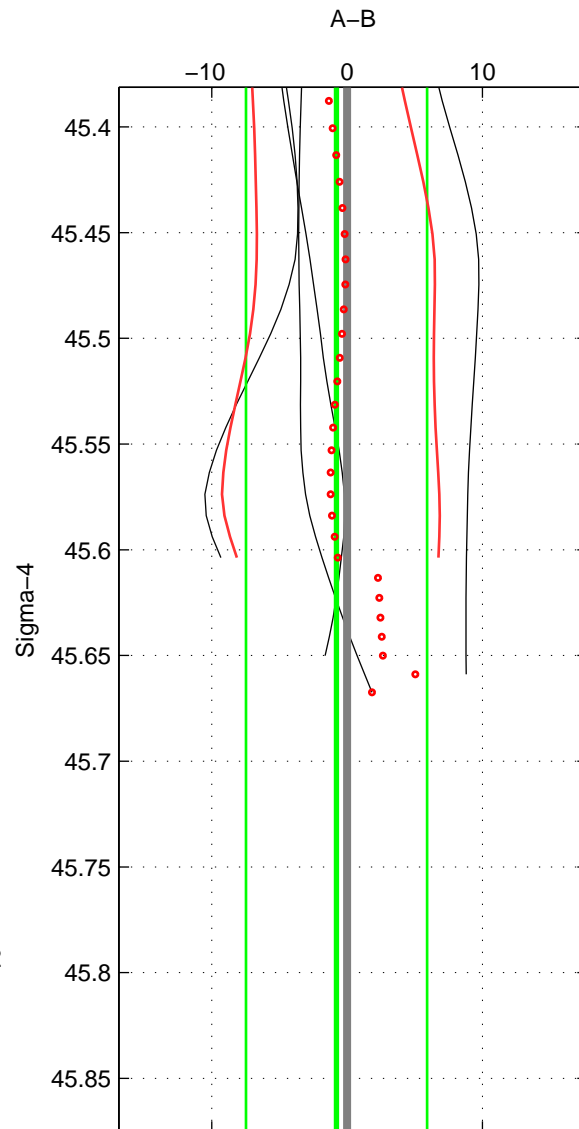

Cruise A (red). Date: Jul 2006 Cruisename: 712-49UP20060630

Cruise B (blue). Date: Feb 2008 Cruisename: 717-49UP20080122

*** "Favourite" values are means of spaces 1 2.

	Offset	O.StDev	Ratio	R.Stdev	Rating
SIGMA:	-0.784	6.699	1.000	0.003	4
THETA:	-0.374	6.914	1.000	0.003	4
DEPTH:	1.221	1.635	1.001	0.001	3
FAV.:	-0.579	6.806	1.000	0.003	4

Profiles of A: 4
 Profiles of B: 8
 Diff profs : 4
 WMoffset (A-B): -0.78424
 WMoffset stdev: 6.699
 WMratio (A/B): 0.99967
 WMratio stdev: 0.0028745

Quality (1-5): 4

Profiles of A: 4
 Profiles of B: 8
 Diff profs : 4
 WMoffset (A-B): -0.37351
 WMoffset stdev: 6.9137
 WMratio (A/B): 0.99984
 WMratio stdev: 0.0029631

Quality (1-5): 4

Profiles of A: 4
 Profiles of B: 8
 Diff profs : 4
 WMoffset (A-B): 1.2207
 WMoffset stdev: 1.6349
 WMratio (A/B): 1.0005
 WMratio stdev: 0.00069821

Quality (1-5): 3

Please note that statistics are bad.