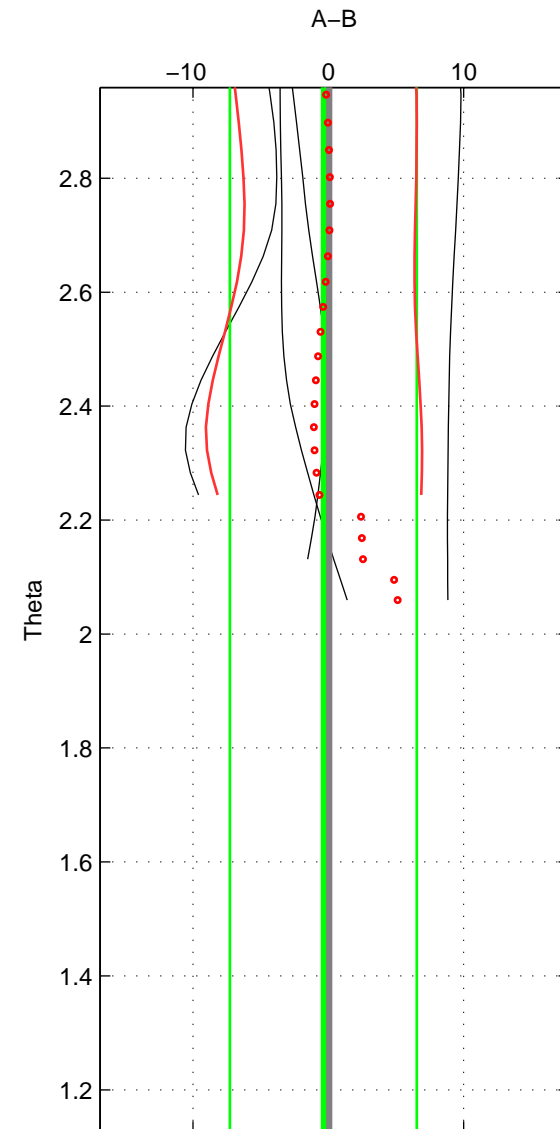

Cruise A (red). Date: Jul 2006 Cruisename: 712-49UP20060630

Cruise B (blue). Date: Feb 2008 Cruisename: 717-49UP20080122

*** "Favourite" values are means of spaces 1 2.

	Offset	O.StDev	Ratio	R.Stdev	Rating
SIGMA:	-0.784	6.699	1.000	0.003	4
THETA:	-0.374	6.914	1.000	0.003	4
DEPTH:	1.221	1.635	1.001	0.001	3
FAV.:	-0.579	6.806	1.000	0.003	4

Profiles of A: 4
 Profiles of B: 8
 Diff profs : 4
 WMoffset (A-B): -0.78424
 WMoffset stdev: 6.699
 WMratio (A/B): 0.99967
 WMratio stdev: 0.0028745

Quality (1-5): 4

Profiles of A: 4
 Profiles of B: 8
 Diff profs : 4
 WMoffset (A-B): -0.37351
 WMoffset stdev: 6.9137
 WMratio (A/B): 0.99984
 WMratio stdev: 0.0029631

Quality (1-5): 4

Profiles of A: 4
 Profiles of B: 8
 Diff profs : 4
 WMoffset (A-B): 1.2207
 WMoffset stdev: 1.6349
 WMratio (A/B): 1.0005
 WMratio stdev: 0.00069821

Quality (1-5): 3

Please note that statistics are bad.