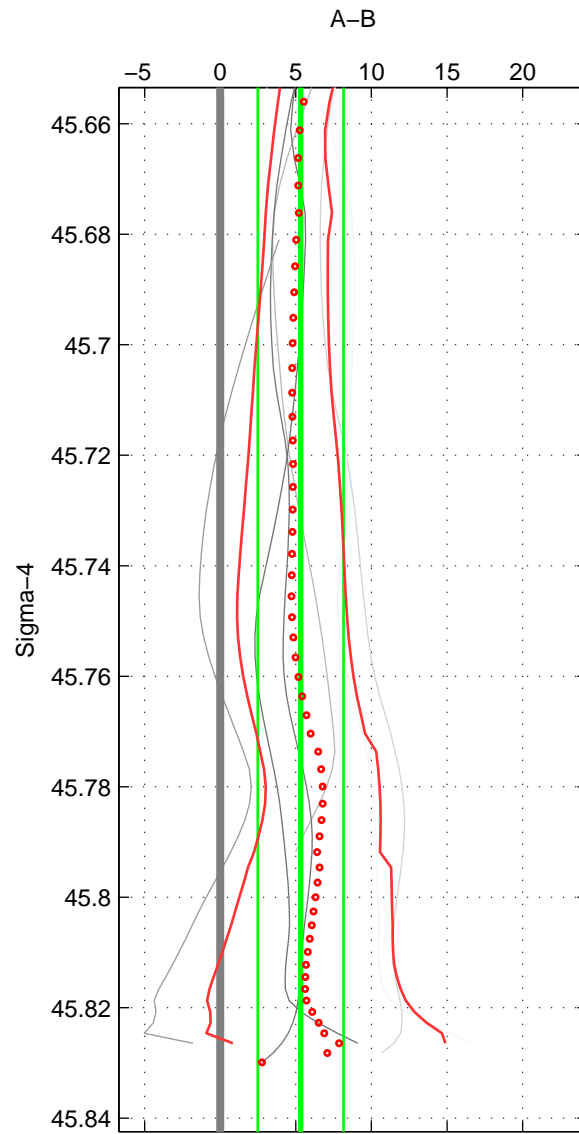

Cruise A (red). Date: Jul 2001 Cruisename: 161-06MT20010717

Cruise B (blue). Date: Jul 1990 Cruisename: 295-64TR19900701

\*\*\* "Favourite" values are means of spaces 1 2 3.

	Offset	O.StDev	Ratio	R.Stdev	Rating
SIGMA:	5.319	2.838	1.002	0.001	3
THETA:	4.879	2.819	1.002	0.001	3
DEPTH:	4.290	3.094	1.002	0.001	3
FAV. :	4.830	2.917	1.002	0.001	3

Profiles of A: 5  
 Profiles of B: 4  
 Diff profs : 7  
 WMoffset (A-B): 5.3192  
 WMoffset stdev: 2.8376  
 WMratio (A/B): 1.0025  
 WMratio stdev: 0.0013228

Quality (1-5): 3

Profiles of A: 5  
 Profiles of B: 4  
 Diff profs : 7  
 WMoffset (A-B): 4.8791  
 WMoffset stdev: 2.8192  
 WMratio (A/B): 1.0023  
 WMratio stdev: 0.0013131

Quality (1-5): 3

Profiles of A: 5  
 Profiles of B: 4  
 Diff profs : 7  
 WMoffset (A-B): 4.2903  
 WMoffset stdev: 3.0939  
 WMratio (A/B): 1.002  
 WMratio stdev: 0.0014392

Quality (1-5): 3