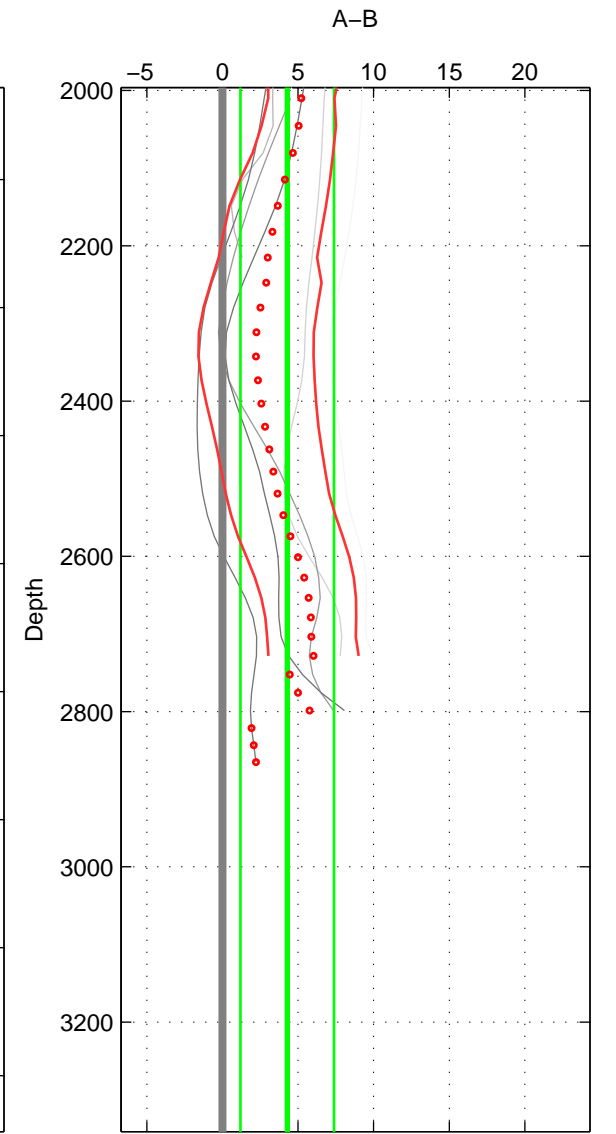

Cruise A (red). Date: Jul 2001 Cruisename: 161-06MT20010717

Cruise B (blue). Date: Jul 1990 Cruisename: 295-64TR19900701

\*\*\* "Favourite" values are means of spaces 1 2 3.

	Offset	O.StDev	Ratio	R.Stdev	Rating
SIGMA:	5.319	2.838	1.002	0.001	3
THETA:	4.879	2.819	1.002	0.001	3
DEPTH:	4.290	3.094	1.002	0.001	3
FAV. :	4.830	2.917	1.002	0.001	3

Profiles of A: 5  
 Profiles of B: 4  
 Diff profs : 7  
 WMoffset (A-B): 5.3192  
 WMoffset stdev: 2.8376  
 WMratio (A/B): 1.0025  
 WMratio stdev: 0.0013228

Quality (1-5): 3

Profiles of A: 5  
 Profiles of B: 4  
 Diff profs : 7  
 WMoffset (A-B): 4.8791  
 WMoffset stdev: 2.8192  
 WMratio (A/B): 1.0023  
 WMratio stdev: 0.0013131

Quality (1-5): 3

Profiles of A: 5  
 Profiles of B: 4  
 Diff profs : 7  
 WMoffset (A-B): 4.2903  
 WMoffset stdev: 3.0939  
 WMratio (A/B): 1.002  
 WMratio stdev: 0.0014392

Quality (1-5): 3