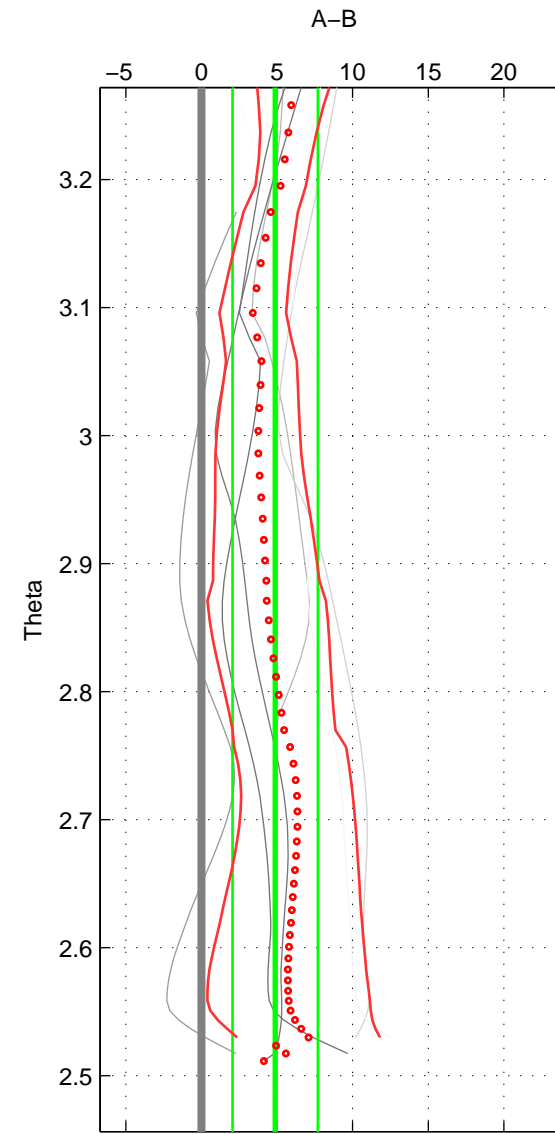

Cruise A (red). Date: Jul 2001 Cruisename: 161-06MT20010717

Cruise B (blue). Date: Jul 1990 Cruisename: 295-64TR19900701

\*\*\* "Favourite" values are means of spaces 1 2 3.

	Offset	O.StDev	Ratio	R.Stdev	Rating
SIGMA:	5.319	2.838	1.002	0.001	3
THETA:	4.879	2.819	1.002	0.001	3
DEPTH:	4.290	3.094	1.002	0.001	3
FAV. :	4.830	2.917	1.002	0.001	3

Profiles of A: 5  
 Profiles of B: 4  
 Diff profs : 7  
 WMoffset (A-B): 5.3192  
 WMoffset stdev: 2.8376  
 WMratio (A/B): 1.0025  
 WMratio stdev: 0.0013228

Quality (1-5): 3

Profiles of A: 5  
 Profiles of B: 4  
 Diff profs : 7  
 WMoffset (A-B): 4.8791  
 WMoffset stdev: 2.8192  
 WMratio (A/B): 1.0023  
 WMratio stdev: 0.0013131

Quality (1-5): 3

Profiles of A: 5  
 Profiles of B: 4  
 Diff profs : 7  
 WMoffset (A-B): 4.2903  
 WMoffset stdev: 3.0939  
 WMratio (A/B): 1.002  
 WMratio stdev: 0.0014392

Quality (1-5): 3