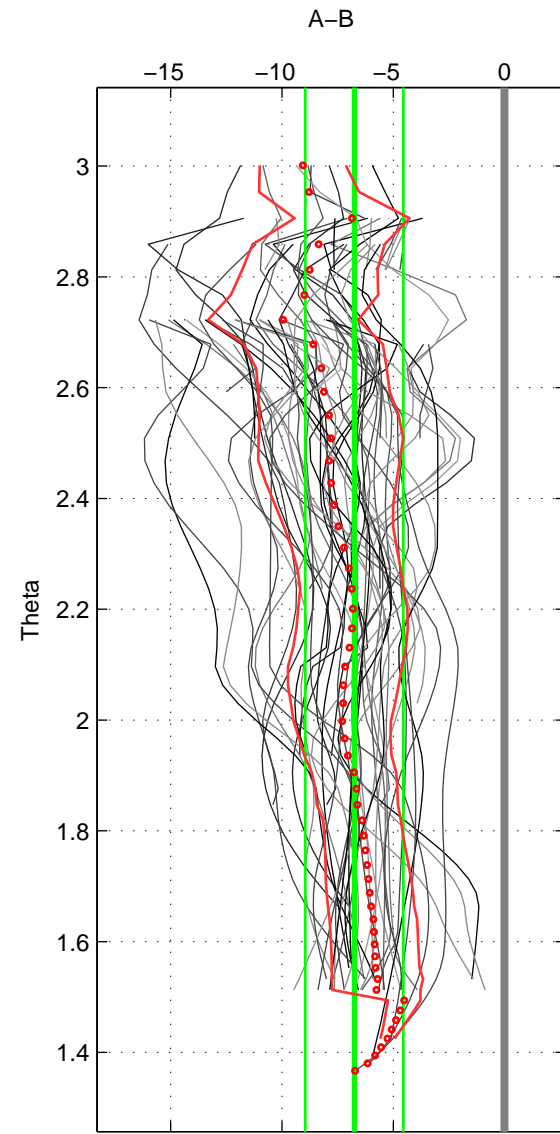

Cruise A (red). Date: Jun 1993 Cruisename: 181-18HU19930617  
 Cruise B (blue). Date: Jun 2006 Cruisename: 197-18HU20060524

\*\*\* "Favourite" values are means of spaces 2 3.

	Offset	O.StDev	Ratio	R.Stdev	Rating
SIGMA:	-7.020	2.224	0.997	0.001	4
THETA:	-6.747	2.201	0.997	0.001	5
DEPTH:	-7.366	2.269	0.997	0.001	5
FAV. :	-7.057	2.235	0.997	0.001	5

Profiles of A: 10  
 Profiles of B: 17  
 Diff profs : 59  
 WMoffset (A-B): -7.0202  
 WMoffset stdev: 2.224  
 WMratio (A/B): 0.99675  
 WMratio stdev: 0.0010272

Quality (1-5): 4

Profiles of A: 11  
 Profiles of B: 17  
 Diff profs : 64  
 WMoffset (A-B): -6.7473  
 WMoffset stdev: 2.2012  
 WMratio (A/B): 0.99688  
 WMratio stdev: 0.0010168

Quality (1-5): 5

Profiles of A: 10  
 Profiles of B: 17  
 Diff profs : 59  
 WMoffset (A-B): -7.366  
 WMoffset stdev: 2.2685  
 WMratio (A/B): 0.99659  
 WMratio stdev: 0.0010479

Quality (1-5): 5