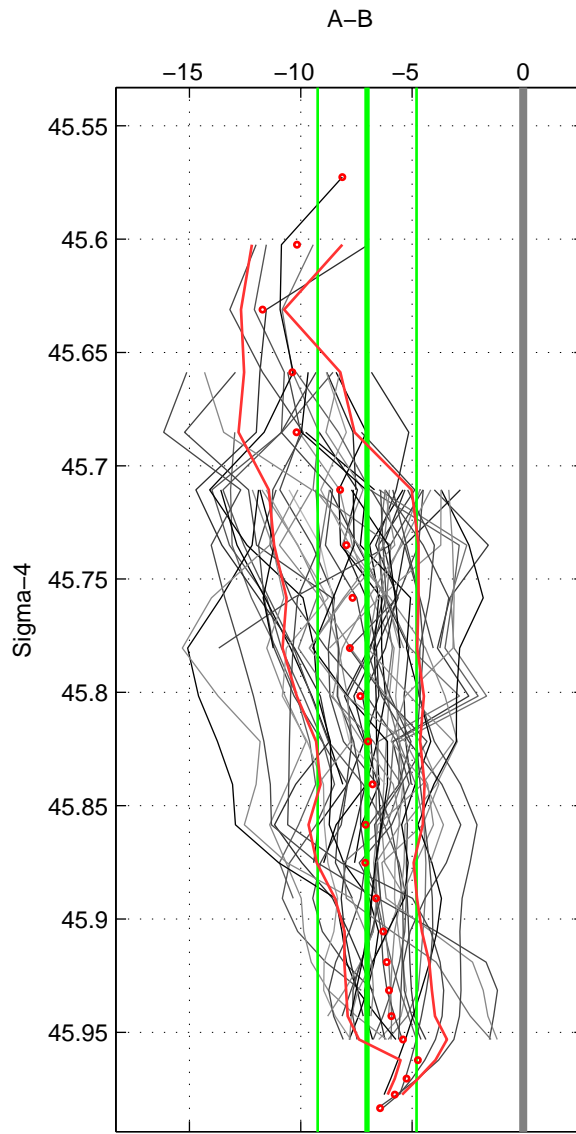

Cruise A (red). Date: Jun 1993 Cruisename: 181-18HU19930617  
 Cruise B (blue). Date: Jun 2006 Cruisename: 197-18HU20060524

\*\*\* "Favourite" values are means of spaces 2 3.

	Offset	O.StDev	Ratio	R.Stdev	Rating
SIGMA:	-7.020	2.224	0.997	0.001	4
THETA:	-6.747	2.201	0.997	0.001	5
DEPTH:	-7.366	2.269	0.997	0.001	5
FAV. :	-7.057	2.235	0.997	0.001	5

Profiles of A: 10  
 Profiles of B: 17  
 Diff profs : 59  
 WMoffset (A-B): -7.0202  
 WMoffset stdev: 2.224  
 WMratio (A/B): 0.99675  
 WMratio stdev: 0.0010272

Quality (1-5): 4

Profiles of A: 11  
 Profiles of B: 17  
 Diff profs : 64  
 WMoffset (A-B): -6.7473  
 WMoffset stdev: 2.2012  
 WMratio (A/B): 0.99688  
 WMratio stdev: 0.0010168

Quality (1-5): 5

Profiles of A: 10  
 Profiles of B: 17  
 Diff profs : 59  
 WMoffset (A-B): -7.366  
 WMoffset stdev: 2.2685  
 WMratio (A/B): 0.99659  
 WMratio stdev: 0.0010479

Quality (1-5): 5