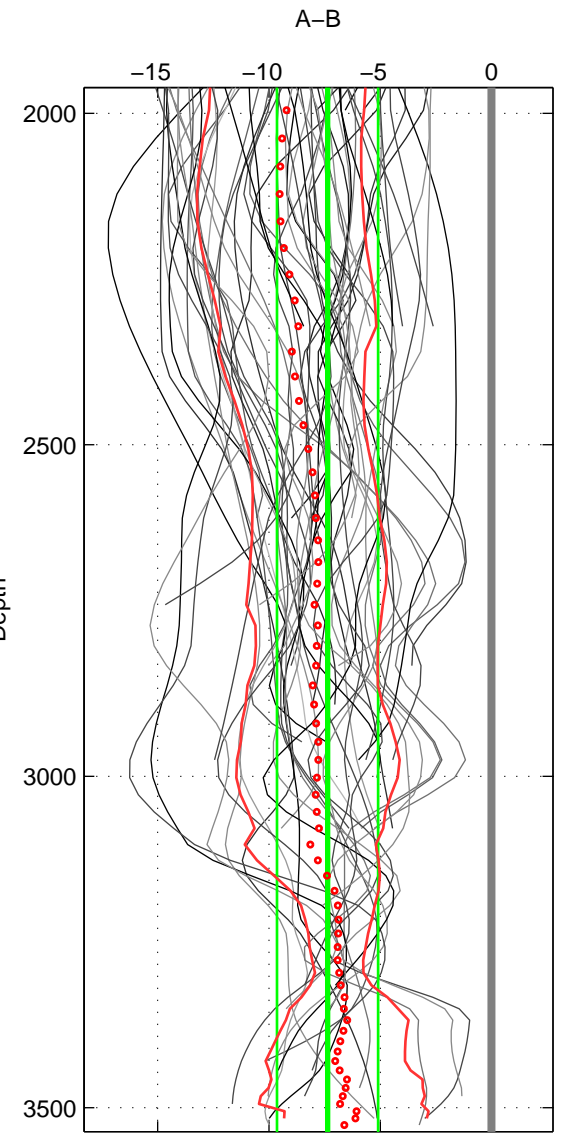

Cruise A (red). Date: Jun 1993 Cruisename: 181-18HU19930617  
 Cruise B (blue). Date: Jun 2006 Cruisename: 197-18HU20060524

\*\*\* "Favourite" values are means of spaces 2 3.

	Offset	O.StDev	Ratio	R.Stdev	Rating
SIGMA:	-7.020	2.224	0.997	0.001	4
THETA:	-6.747	2.201	0.997	0.001	5
DEPTH:	-7.366	2.269	0.997	0.001	5
FAV. :	-7.057	2.235	0.997	0.001	5

Profiles of A: 10  
 Profiles of B: 17  
 Diff profs : 59  
 WMoffset (A-B): -7.0202  
 WMoffset stdev: 2.224  
 WMratio (A/B): 0.99675  
 WMratio stdev: 0.0010272

Quality (1-5): 4

Profiles of A: 11  
 Profiles of B: 17  
 Diff profs : 64  
 WMoffset (A-B): -6.7473  
 WMoffset stdev: 2.2012  
 WMratio (A/B): 0.99688  
 WMratio stdev: 0.0010168

Quality (1-5): 5

Profiles of A: 10  
 Profiles of B: 17  
 Diff profs : 59  
 WMoffset (A-B): -7.366  
 WMoffset stdev: 2.2685  
 WMratio (A/B): 0.99659  
 WMratio stdev: 0.0010479

Quality (1-5): 5