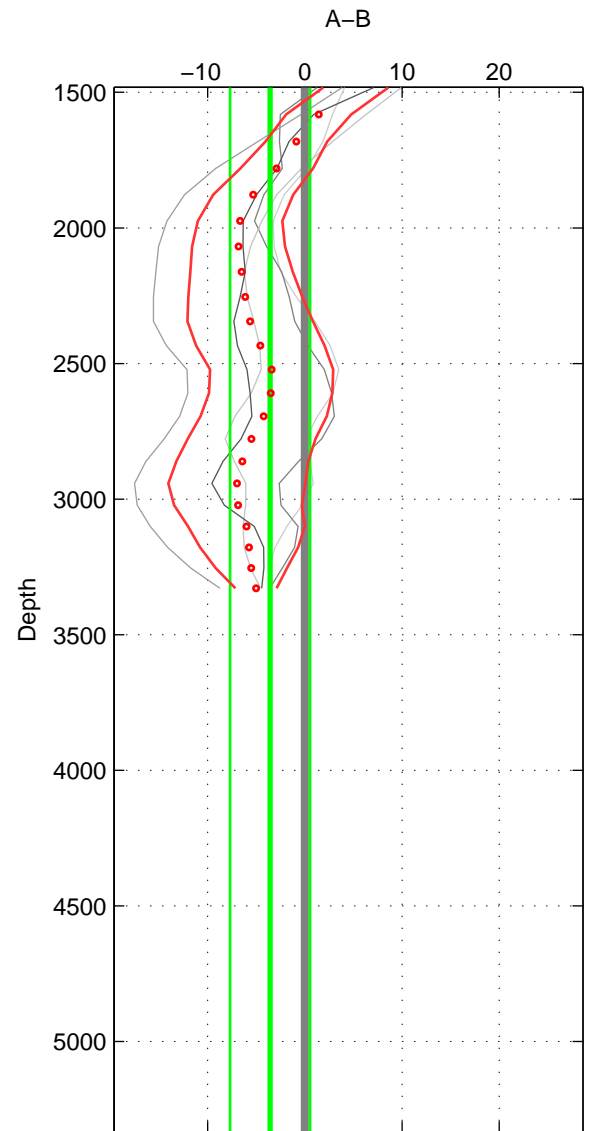

Cruise A (red). Date: Jun 1999 Cruisename: 578-49K619990523
 Cruise B (blue). Date: Sep 1993 Cruisename: 730-90BM19930830

*** "Favourite" values are means of spaces 1 2 3.

	Offset	O.StDev	Ratio	R.Stdev	Rating
SIGMA:	9.116	2.509	1.004	0.001	2
THETA:	2.648	3.119	1.001	0.001	2
DEPTH:	-3.569	4.115	0.998	0.002	2
FAV. :	2.732	3.247	1.001	0.001	2

Profiles of A: 2
 Profiles of B: 3
 Diff profs : 5
 WMoffset (A-B): 9.1161
 WMoffset stdev: 2.5092
 WMratio (A/B): 1.0038
 WMratio stdev: 0.0010618

Quality (1-5): 2

Profiles of A: 2
 Profiles of B: 3
 Diff profs : 5
 WMoffset (A-B): 2.6484
 WMoffset stdev: 3.1185
 WMratio (A/B): 1.0011
 WMratio stdev: 0.0013176

Quality (1-5): 2

Profiles of A: 2
 Profiles of B: 3
 Diff profs : 5
 WMoffset (A-B): -3.5692
 WMoffset stdev: 4.1145
 WMratio (A/B): 0.99849
 WMratio stdev: 0.001745

Quality (1-5): 2