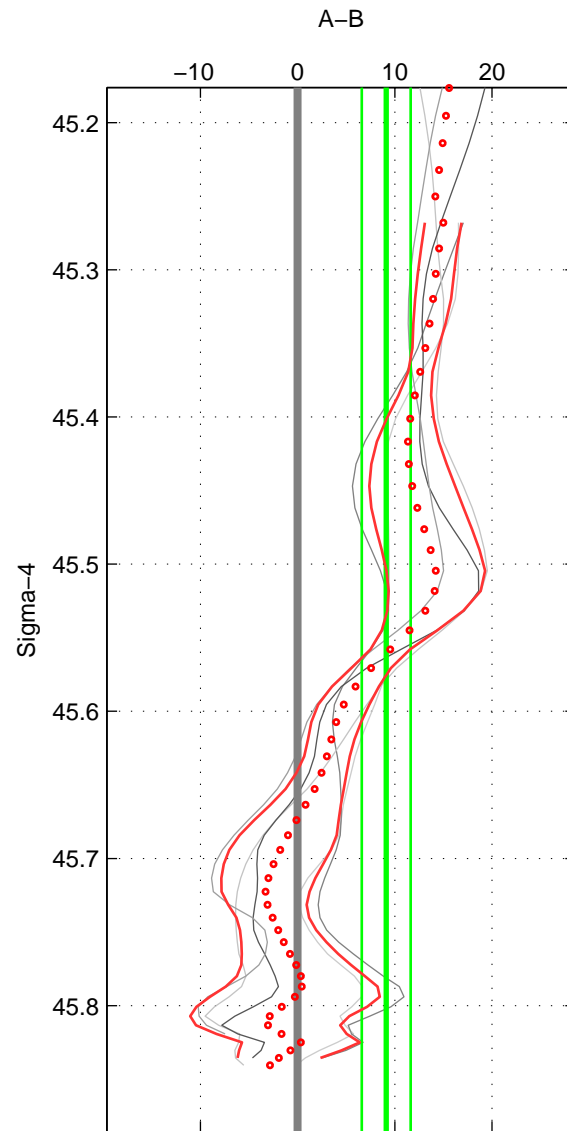

Cruise A (red). Date: Jun 1999 Cruisename: 578-49K619990523
 Cruise B (blue). Date: Sep 1993 Cruisename: 730-90BM19930830

*** "Favourite" values are means of spaces 1 2 3.

	Offset	O.StDev	Ratio	R.Stdev	Rating
SIGMA:	9.116	2.509	1.004	0.001	2
THETA:	2.648	3.119	1.001	0.001	2
DEPTH:	-3.569	4.115	0.998	0.002	2
FAV. :	2.732	3.247	1.001	0.001	2

Profiles of A: 2
 Profiles of B: 3
 Diff profs : 5
 WMoffset (A-B): 9.1161
 WMoffset stdev: 2.5092
 WMratio (A/B): 1.0038
 WMratio stdev: 0.0010618

Quality (1-5): 2

Profiles of A: 2
 Profiles of B: 3
 Diff profs : 5
 WMoffset (A-B): 2.6484
 WMoffset stdev: 3.1185
 WMratio (A/B): 1.0011
 WMratio stdev: 0.0013176

Quality (1-5): 2

Profiles of A: 2
 Profiles of B: 3
 Diff profs : 5
 WMoffset (A-B): -3.5692
 WMoffset stdev: 4.1145
 WMratio (A/B): 0.99849
 WMratio stdev: 0.001745

Quality (1-5): 2