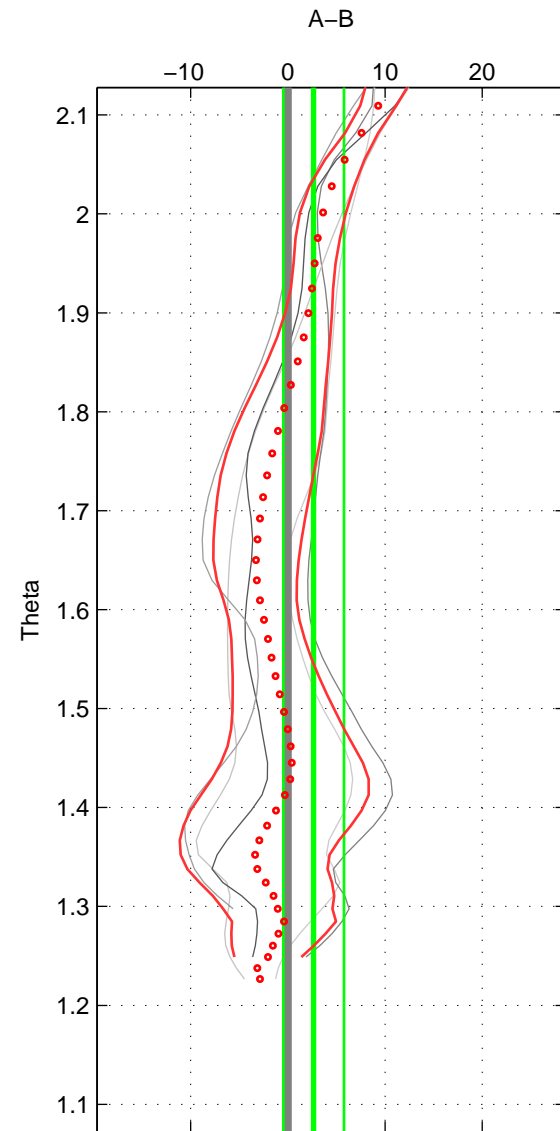

Cruise A (red). Date: Jun 1999 Cruisename: 578-49K619990523
 Cruise B (blue). Date: Sep 1993 Cruisename: 730-90BM19930830

*** "Favourite" values are means of spaces 1 2 3.

	Offset	O.StDev	Ratio	R.Stdev	Rating
SIGMA:	9.116	2.509	1.004	0.001	2
THETA:	2.648	3.119	1.001	0.001	2
DEPTH:	-3.569	4.115	0.998	0.002	2
FAV. :	2.732	3.247	1.001	0.001	2

Profiles of A: 2
 Profiles of B: 3
 Diff profs : 5
 WMoffset (A-B): 9.1161
 WMoffset stdev: 2.5092
 WMratio (A/B): 1.0038
 WMratio stdev: 0.0010618

Quality (1-5): 2

Profiles of A: 2
 Profiles of B: 3
 Diff profs : 5
 WMoffset (A-B): 2.6484
 WMoffset stdev: 3.1185
 WMratio (A/B): 1.0011
 WMratio stdev: 0.0013176

Quality (1-5): 2

Profiles of A: 2
 Profiles of B: 3
 Diff profs : 5
 WMoffset (A-B): -3.5692
 WMoffset stdev: 4.1145
 WMratio (A/B): 0.99849
 WMratio stdev: 0.001745

Quality (1-5): 2