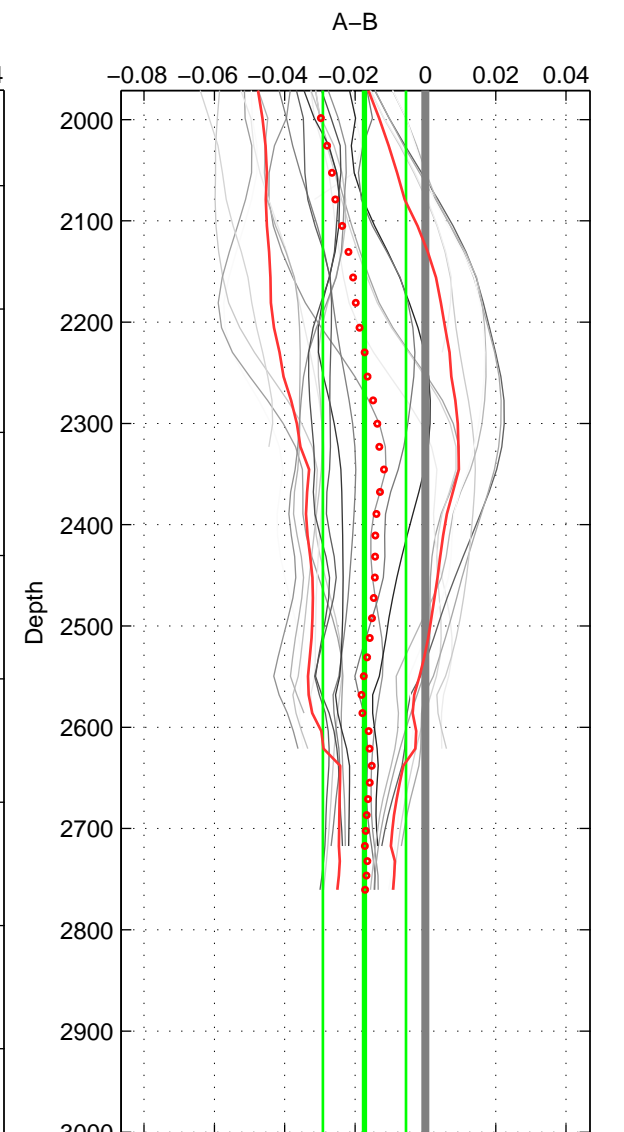

Cruise A (red). Date: Jun 1999 Cruisename: 156-06MT19990610

Cruise B (blue). Date: Sep 2007 Cruisename: 292-64PE20070830

*** "Favourite" values are means of spaces 1 2 3.

	Offset	O.StDev	Ratio	R.Stdev	Rating
SIGMA:	-0.020	0.007	0.999	0.000	4
THETA:	-0.023	0.009	0.999	0.000	4
DEPTH:	-0.017	0.012	1.000	0.000	4
FAV. :	-0.020	0.009	0.999	0.000	4

Profiles of A: 4
 Profiles of B: 11
 Diff profs : 25
 WMoffset (A-B): -0.019584
 WMoffset stdev: 0.0068991
 WMratio (A/B): 0.99944
 WMratio stdev: 0.00019724

Quality (1-5): 4

Profiles of A: 4
 Profiles of B: 11
 Diff profs : 25
 WMoffset (A-B): -0.023129
 WMoffset stdev: 0.0091429
 WMratio (A/B): 0.99934
 WMratio stdev: 0.00026139

Quality (1-5): 4

Profiles of A: 4
 Profiles of B: 11
 Diff profs : 25
 WMoffset (A-B): -0.017342
 WMoffset stdev: 0.01182
 WMratio (A/B): 0.9995
 WMratio stdev: 0.00033789

Quality (1-5): 4