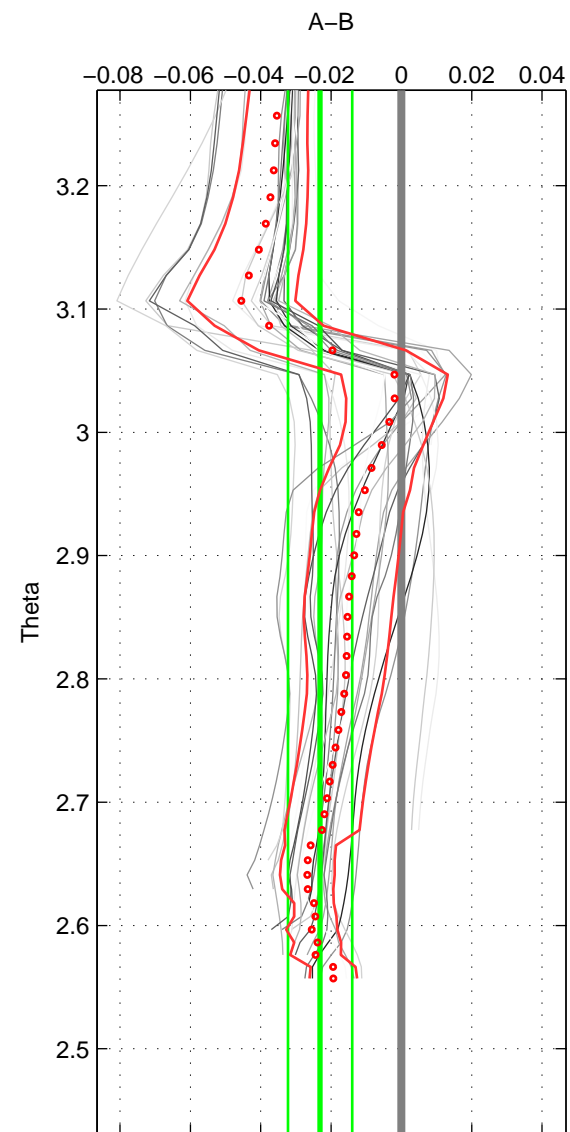

Cruise A (red). Date: Jun 1999 Cruisename: 156-06MT19990610

Cruise B (blue). Date: Sep 2007 Cruisename: 292-64PE20070830

*** "Favourite" values are means of spaces 1 2 3.

	Offset	O.StDev	Ratio	R.Stdev	Rating
SIGMA:	-0.020	0.007	0.999	0.000	4
THETA:	-0.023	0.009	0.999	0.000	4
DEPTH:	-0.017	0.012	1.000	0.000	4
FAV. :	-0.020	0.009	0.999	0.000	4

Profiles of A: 4
 Profiles of B: 11
 Diff profs : 25
 WMoffset (A-B): -0.019584
 WMoffset stdev: 0.0068991
 WMratio (A/B): 0.99944
 WMratio stdev: 0.00019724

Quality (1-5): 4

Profiles of A: 4
 Profiles of B: 11
 Diff profs : 25
 WMoffset (A-B): -0.023129
 WMoffset stdev: 0.0091429
 WMratio (A/B): 0.99934
 WMratio stdev: 0.00026139

Quality (1-5): 4

Profiles of A: 4
 Profiles of B: 11
 Diff profs : 25
 WMoffset (A-B): -0.017342
 WMoffset stdev: 0.01182
 WMratio (A/B): 0.9995
 WMratio stdev: 0.00033789

Quality (1-5): 4