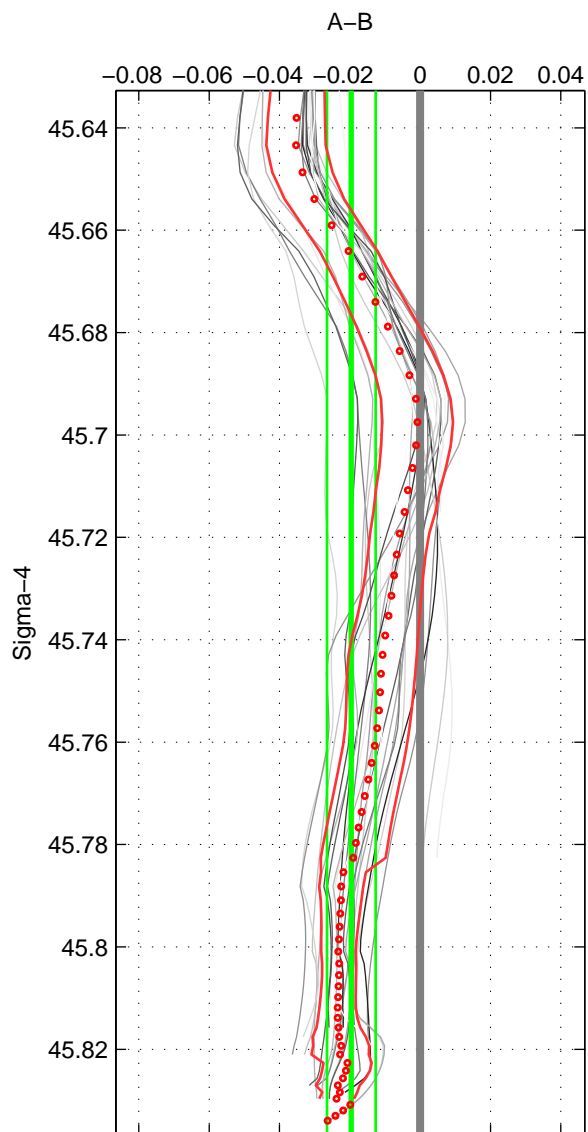

Cruise A (red). Date: Jun 1999 Cruisename: 156-06MT19990610

Cruise B (blue). Date: Sep 2007 Cruisename: 292-64PE20070830

*** "Favourite" values are means of spaces 1 2 3.

	Offset	O.StDev	Ratio	R.Stdev	Rating
SIGMA:	-0.020	0.007	0.999	0.000	4
THETA:	-0.023	0.009	0.999	0.000	4
DEPTH:	-0.017	0.012	1.000	0.000	4
FAV. :	-0.020	0.009	0.999	0.000	4

Profiles of A: 4
 Profiles of B: 11
 Diff profs : 25
 WMoffset (A-B): -0.019584
 WMoffset stdev: 0.0068991
 WMratio (A/B): 0.99944
 WMratio stdev: 0.00019724

Quality (1-5): 4

Profiles of A: 4
 Profiles of B: 11
 Diff profs : 25
 WMoffset (A-B): -0.023129
 WMoffset stdev: 0.0091429
 WMratio (A/B): 0.99934
 WMratio stdev: 0.00026139

Quality (1-5): 4

Profiles of A: 4
 Profiles of B: 11
 Diff profs : 25
 WMoffset (A-B): -0.017342
 WMoffset stdev: 0.01182
 WMratio (A/B): 0.9995
 WMratio stdev: 0.00033789

Quality (1-5): 4