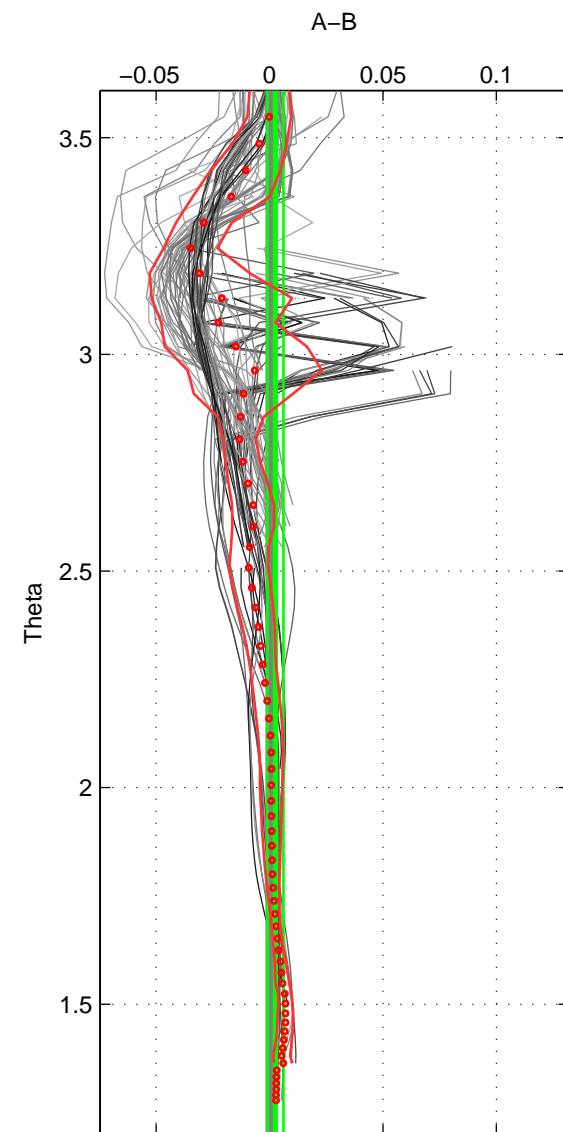

Cruise A (red). Date: Sep 2007 Cruisename: 292-64PE20070830

Cruise B (blue). Date: Apr 1991 Cruisename: 297-64TR19910408

\*\*\* "Favourite" values are means of spaces 1 2 3.

	Offset	O.StDev	Ratio	R.Stdev	Rating
SIGMA:	0.002	0.004	1.000	0.000	4
THETA:	0.003	0.004	1.000	0.000	4
DEPTH:	-0.010	0.014	1.000	0.000	4
FAV.:	-0.002	0.007	1.000	0.000	4

Profiles of A: 29  
 Profiles of B: 25  
 Diff profs : 99  
 WMoffset (A-B): 0.002282  
 WMoffset stdev: 0.003743  
 WMratio (A/B): 1.0001  
 WMratio stdev: 0.00010728

Quality (1-5): 4

Profiles of A: 29  
 Profiles of B: 25  
 Diff profs : 98  
 WMoffset (A-B): 0.0025909  
 WMoffset stdev: 0.0035061  
 WMratio (A/B): 1.0001  
 WMratio stdev: 0.00010049

Quality (1-5): 4

Profiles of A: 29  
 Profiles of B: 25  
 Diff profs : 99  
 WMoffset (A-B): -0.010365  
 WMoffset stdev: 0.013536  
 WMratio (A/B): 0.9997  
 WMratio stdev: 0.00038744

Quality (1-5): 4