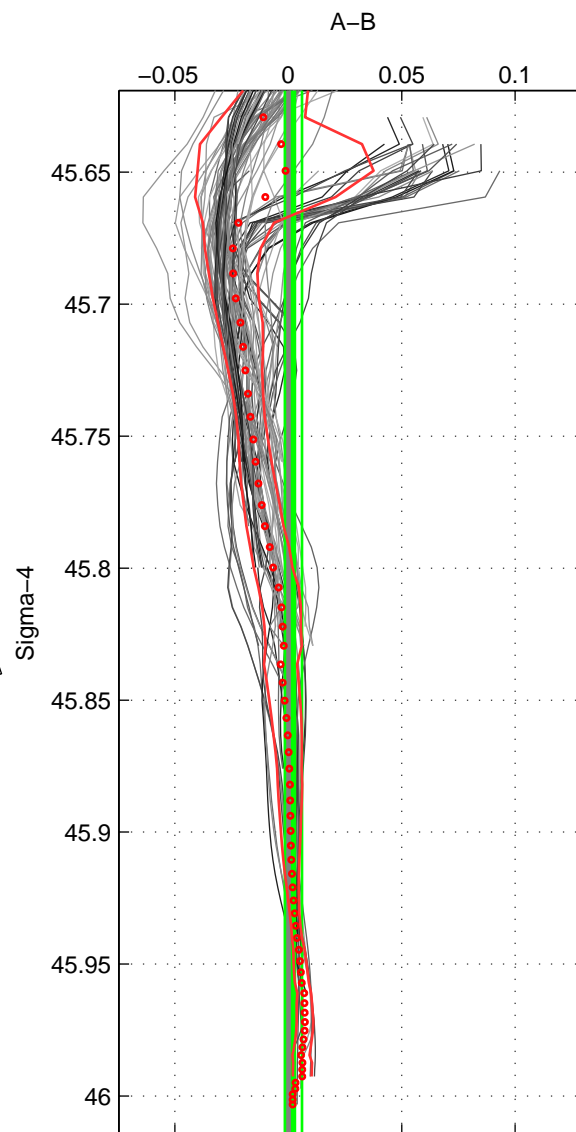

Cruise A (red). Date: Sep 2007 Cruisename: 292-64PE20070830

Cruise B (blue). Date: Apr 1991 Cruisename: 297-64TR19910408

\*\*\* "Favourite" values are means of spaces 1 2 3.

	Offset	O.StDev	Ratio	R.Stdev	Rating
SIGMA:	0.002	0.004	1.000	0.000	4
THETA:	0.003	0.004	1.000	0.000	4
DEPTH:	-0.010	0.014	1.000	0.000	4
FAV.:	-0.002	0.007	1.000	0.000	4

Profiles of A: 29  
 Profiles of B: 25  
 Diff profs : 99  
 WMoffset (A-B): 0.002282  
 WMoffset stdev: 0.003743  
 WMratio (A/B): 1.0001  
 WMratio stdev: 0.00010728

Quality (1-5): 4

Profiles of A: 29  
 Profiles of B: 25  
 Diff profs : 98  
 WMoffset (A-B): 0.0025909  
 WMoffset stdev: 0.0035061  
 WMratio (A/B): 1.0001  
 WMratio stdev: 0.00010049

Quality (1-5): 4

Profiles of A: 29  
 Profiles of B: 25  
 Diff profs : 99  
 WMoffset (A-B): -0.010365  
 WMoffset stdev: 0.013536  
 WMratio (A/B): 0.9997  
 WMratio stdev: 0.00038744

Quality (1-5): 4