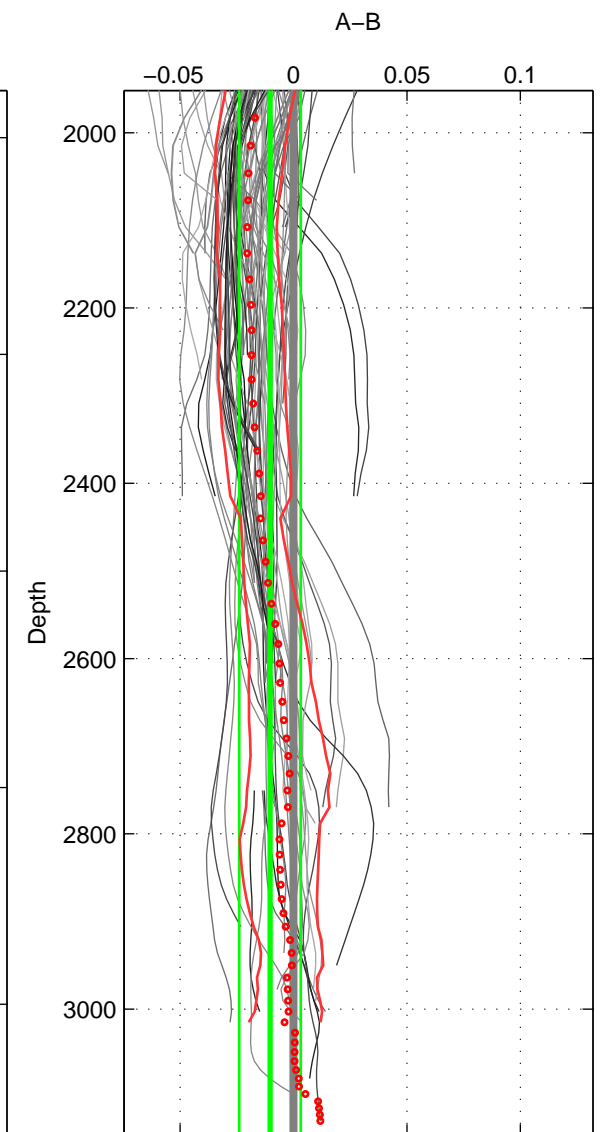

Cruise A (red). Date: Sep 2007 Cruisename: 292-64PE20070830

Cruise B (blue). Date: Apr 1991 Cruisename: 297-64TR19910408

\*\*\* "Favourite" values are means of spaces 1 2 3.

	Offset	O.StDev	Ratio	R.Stdev	Rating
SIGMA:	0.002	0.004	1.000	0.000	4
THETA:	0.003	0.004	1.000	0.000	4
DEPTH:	-0.010	0.014	1.000	0.000	4
FAV.:	-0.002	0.007	1.000	0.000	4

Profiles of A: 29  
 Profiles of B: 25  
 Diff profs : 99  
 WMoffset (A-B): 0.002282  
 WMoffset stdev: 0.003743  
 WMratio (A/B): 1.0001  
 WMratio stdev: 0.00010728

Quality (1-5): 4

Profiles of A: 29  
 Profiles of B: 25  
 Diff profs : 98  
 WMoffset (A-B): 0.0025909  
 WMoffset stdev: 0.0035061  
 WMratio (A/B): 1.0001  
 WMratio stdev: 0.00010049

Quality (1-5): 4

Profiles of A: 29  
 Profiles of B: 25  
 Diff profs : 99  
 WMoffset (A-B): -0.010365  
 WMoffset stdev: 0.013536  
 WMratio (A/B): 0.9997  
 WMratio stdev: 0.00038744

Quality (1-5): 4