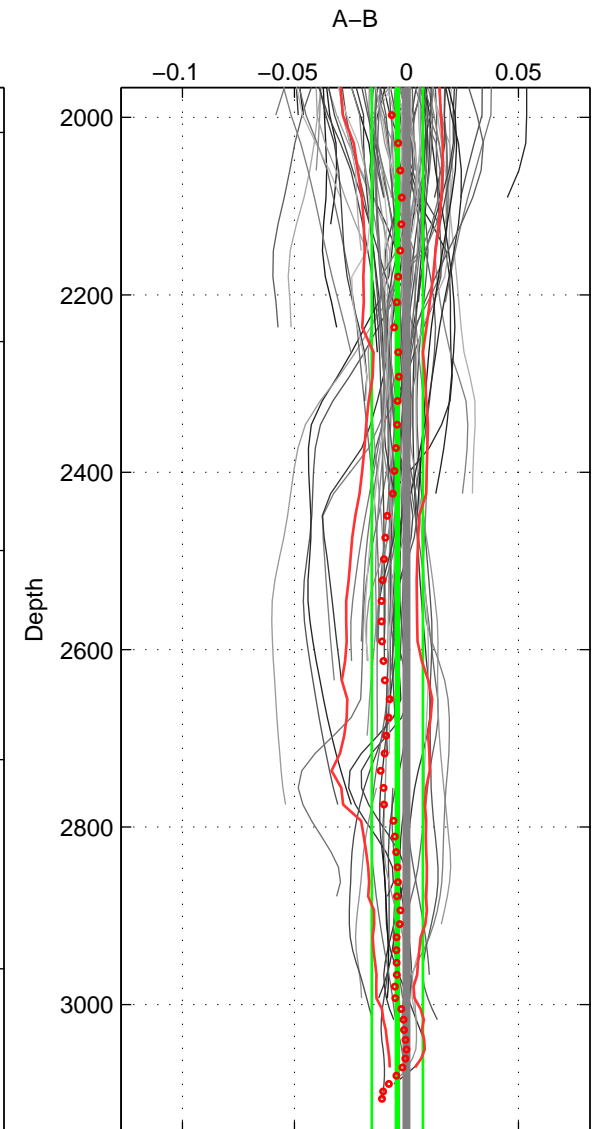

Cruise A (red). Date: Jun 2002 Cruisename: 274-35TH20020611

Cruise B (blue). Date: Sep 2007 Cruisename: 292-64PE20070830

*** "Favourite" values are means of spaces 1 2 3.

| | Offset | O.StDev | Ratio | R.Stdev | Rating |
|--------|--------|---------|-------|---------|--------|
| SIGMA: | -0.012 | 0.012 | 1.000 | 0.000 | 4 |
| THETA: | -0.011 | 0.012 | 1.000 | 0.000 | 4 |
| DEPTH: | -0.004 | 0.011 | 1.000 | 0.000 | 4 |
| FAV. : | -0.009 | 0.012 | 1.000 | 0.000 | 4 |

Profiles of A: 22
 Profiles of B: 17
 Diff profs : 98
 WMoffset (A-B): -0.011645
 WMoffset stdev: 0.012034
 WMratio (A/B): 0.99967
 WMratio stdev: 0.0003448

Quality (1-5): 4

Profiles of A: 22
 Profiles of B: 17
 Diff profs : 96
 WMoffset (A-B): -0.01143
 WMoffset stdev: 0.012254
 WMratio (A/B): 0.99967
 WMratio stdev: 0.0003511

Quality (1-5): 4

Profiles of A: 22
 Profiles of B: 17
 Diff profs : 98
 WMoffset (A-B): -0.0040832
 WMoffset stdev: 0.011401
 WMratio (A/B): 0.99988
 WMratio stdev: 0.00032659

Quality (1-5): 4