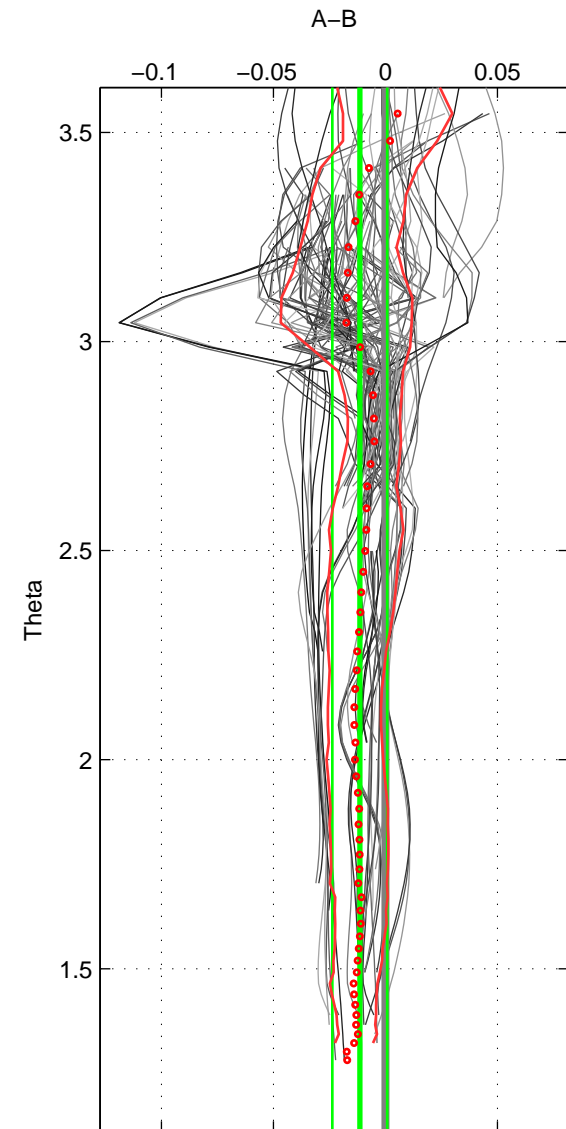

Cruise A (red). Date: Jun 2002 Cruisename: 274-35TH20020611

Cruise B (blue). Date: Sep 2007 Cruisename: 292-64PE20070830

*** "Favourite" values are means of spaces 1 2 3.

| | Offset | O.StDev | Ratio | R.Stdev | Rating |
|--------|--------|---------|-------|---------|--------|
| SIGMA: | -0.012 | 0.012 | 1.000 | 0.000 | 4 |
| THETA: | -0.011 | 0.012 | 1.000 | 0.000 | 4 |
| DEPTH: | -0.004 | 0.011 | 1.000 | 0.000 | 4 |
| FAV. : | -0.009 | 0.012 | 1.000 | 0.000 | 4 |

Profiles of A: 22
 Profiles of B: 17
 Diff profs : 98
 WMoffset (A-B): -0.011645
 WMoffset stdev: 0.012034
 WMratio (A/B): 0.99967
 WMratio stdev: 0.0003448

Quality (1-5): 4

Profiles of A: 22
 Profiles of B: 17
 Diff profs : 96
 WMoffset (A-B): -0.01143
 WMoffset stdev: 0.012254
 WMratio (A/B): 0.99967
 WMratio stdev: 0.0003511

Quality (1-5): 4

Profiles of A: 22
 Profiles of B: 17
 Diff profs : 98
 WMoffset (A-B): -0.0040832
 WMoffset stdev: 0.011401
 WMratio (A/B): 0.99988
 WMratio stdev: 0.00032659

Quality (1-5): 4