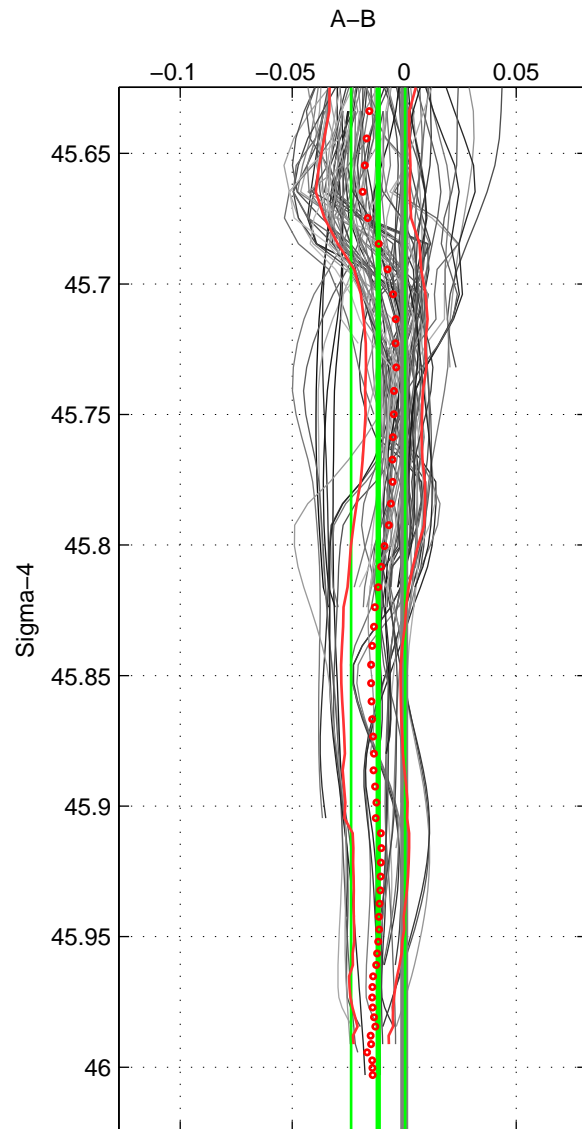

Cruise A (red). Date: Jun 2002 Cruisename: 274-35TH20020611

Cruise B (blue). Date: Sep 2007 Cruisename: 292-64PE20070830

*** "Favourite" values are means of spaces 1 2 3.

| | Offset | O.StDev | Ratio | R.Stdev | Rating |
|--------|--------|---------|-------|---------|--------|
| SIGMA: | -0.012 | 0.012 | 1.000 | 0.000 | 4 |
| THETA: | -0.011 | 0.012 | 1.000 | 0.000 | 4 |
| DEPTH: | -0.004 | 0.011 | 1.000 | 0.000 | 4 |
| FAV. : | -0.009 | 0.012 | 1.000 | 0.000 | 4 |

Profiles of A: 22
 Profiles of B: 17
 Diff profs : 98
 WMoffset (A-B): -0.011645
 WMoffset stdev: 0.012034
 WMratio (A/B): 0.99967
 WMratio stdev: 0.0003448

Quality (1-5): 4

Profiles of A: 22
 Profiles of B: 17
 Diff profs : 96
 WMoffset (A-B): -0.01143
 WMoffset stdev: 0.012254
 WMratio (A/B): 0.99967
 WMratio stdev: 0.0003511

Quality (1-5): 4

Profiles of A: 22
 Profiles of B: 17
 Diff profs : 98
 WMoffset (A-B): -0.0040832
 WMoffset stdev: 0.011401
 WMratio (A/B): 0.99988
 WMratio stdev: 0.00032659

Quality (1-5): 4