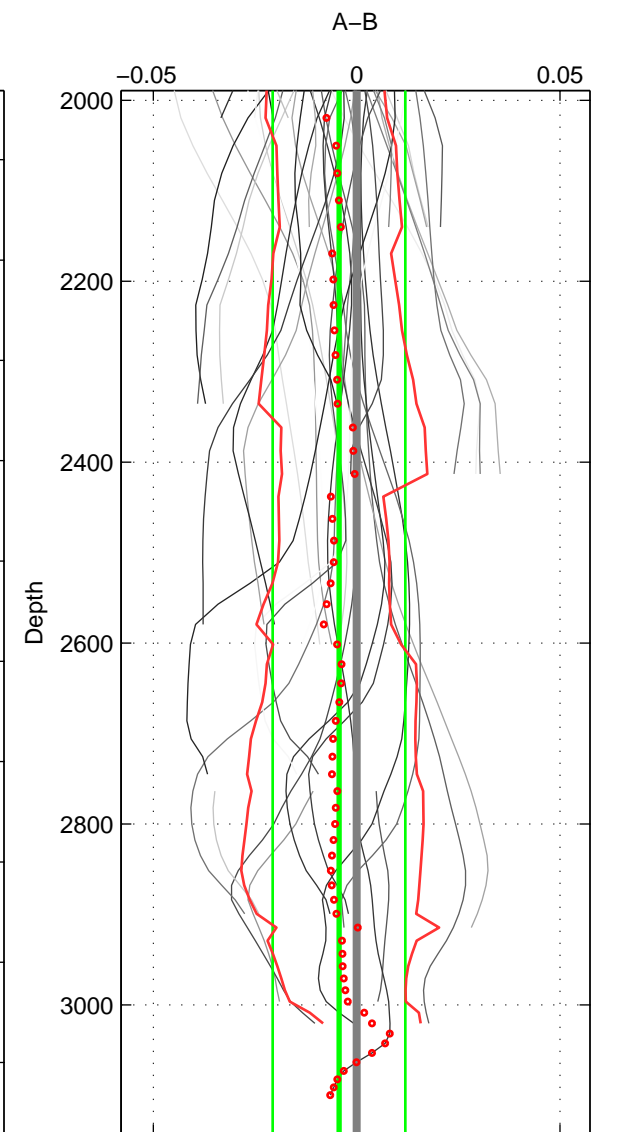

Cruise A (red). Date: Jul 2003 Cruisename: 165-06MT20030626

Cruise B (blue). Date: Sep 2007 Cruisename: 292-64PE20070830

\*\*\* "Favourite" values are means of spaces 1 2 3.

	Offset	O.StDev	Ratio	R.Stdev	Rating
SIGMA:	-0.005	0.003	1.000	0.000	4
THETA:	-0.004	0.003	1.000	0.000	4
DEPTH:	-0.004	0.016	1.000	0.000	4
FAV. :	-0.004	0.008	1.000	0.000	4

Profiles of A: 7  
 Profiles of B: 8  
 Diff profs : 41  
 WMoffset (A-B): -0.0045686  
 WMoffset stdev: 0.0032259  
 WMratio (A/B): 0.99987  
 WMratio stdev: 9.245e-05

Quality (1-5): 4

Profiles of A: 7  
 Profiles of B: 8  
 Diff profs : 41  
 WMoffset (A-B): -0.0044491  
 WMoffset stdev: 0.0031643  
 WMratio (A/B): 0.99987  
 WMratio stdev: 9.0685e-05

Quality (1-5): 4

Profiles of A: 7  
 Profiles of B: 8  
 Diff profs : 40  
 WMoffset (A-B): -0.0043505  
 WMoffset stdev: 0.016328  
 WMratio (A/B): 0.99988  
 WMratio stdev: 0.00046764

Quality (1-5): 4