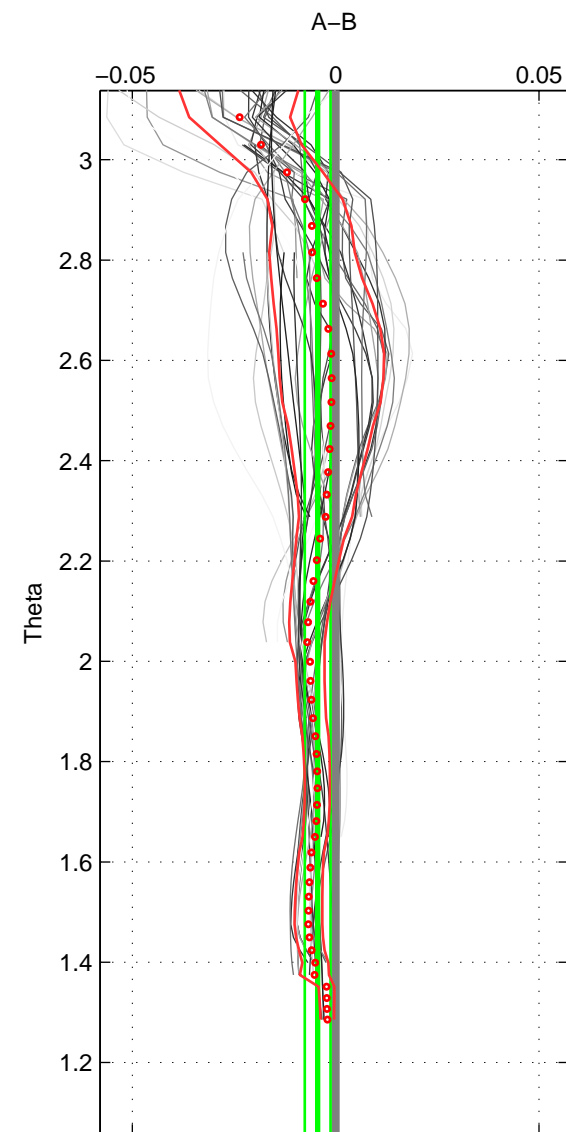

Cruise A (red). Date: Jul 2003 Cruisename: 165-06MT20030626

Cruise B (blue). Date: Sep 2007 Cruisename: 292-64PE20070830

\*\*\* "Favourite" values are means of spaces 1 2 3.

	Offset	O.StDev	Ratio	R.Stdev	Rating
SIGMA:	-0.005	0.003	1.000	0.000	4
THETA:	-0.004	0.003	1.000	0.000	4
DEPTH:	-0.004	0.016	1.000	0.000	4
FAV. :	-0.004	0.008	1.000	0.000	4

Profiles of A: 7  
 Profiles of B: 8  
 Diff profs : 41  
 WMoffset (A-B): -0.0045686  
 WMoffset stdev: 0.0032259  
 WMratio (A/B): 0.99987  
 WMratio stdev: 9.245e-05

Quality (1-5): 4

Profiles of A: 7  
 Profiles of B: 8  
 Diff profs : 41  
 WMoffset (A-B): -0.0044491  
 WMoffset stdev: 0.0031643  
 WMratio (A/B): 0.99987  
 WMratio stdev: 9.0685e-05

Quality (1-5): 4

Profiles of A: 7  
 Profiles of B: 8  
 Diff profs : 40  
 WMoffset (A-B): -0.0043505  
 WMoffset stdev: 0.016328  
 WMratio (A/B): 0.99988  
 WMratio stdev: 0.00046764

Quality (1-5): 4