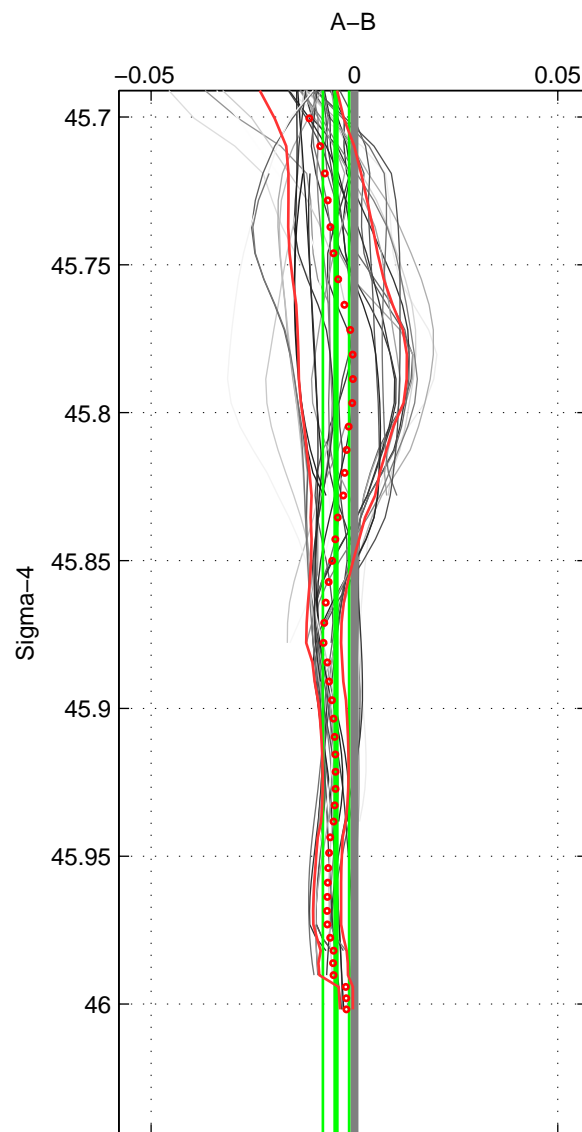

Cruise A (red). Date: Jul 2003 Cruisename: 165-06MT20030626

Cruise B (blue). Date: Sep 2007 Cruisename: 292-64PE20070830

\*\*\* "Favourite" values are means of spaces 1 2 3.

	Offset	O.StDev	Ratio	R.Stdev	Rating
SIGMA:	-0.005	0.003	1.000	0.000	4
THETA:	-0.004	0.003	1.000	0.000	4
DEPTH:	-0.004	0.016	1.000	0.000	4
FAV. :	-0.004	0.008	1.000	0.000	4

Profiles of A: 7  
 Profiles of B: 8  
 Diff profs : 41  
 WMoffset (A-B): -0.0045686  
 WMoffset stdev: 0.0032259  
 WMratio (A/B): 0.99987  
 WMratio stdev: 9.245e-05

Quality (1-5): 4

Profiles of A: 7  
 Profiles of B: 8  
 Diff profs : 41  
 WMoffset (A-B): -0.0044491  
 WMoffset stdev: 0.0031643  
 WMratio (A/B): 0.99987  
 WMratio stdev: 9.0685e-05

Quality (1-5): 4

Profiles of A: 7  
 Profiles of B: 8  
 Diff profs : 40  
 WMoffset (A-B): -0.0043505  
 WMoffset stdev: 0.016328  
 WMratio (A/B): 0.99988  
 WMratio stdev: 0.00046764

Quality (1-5): 4