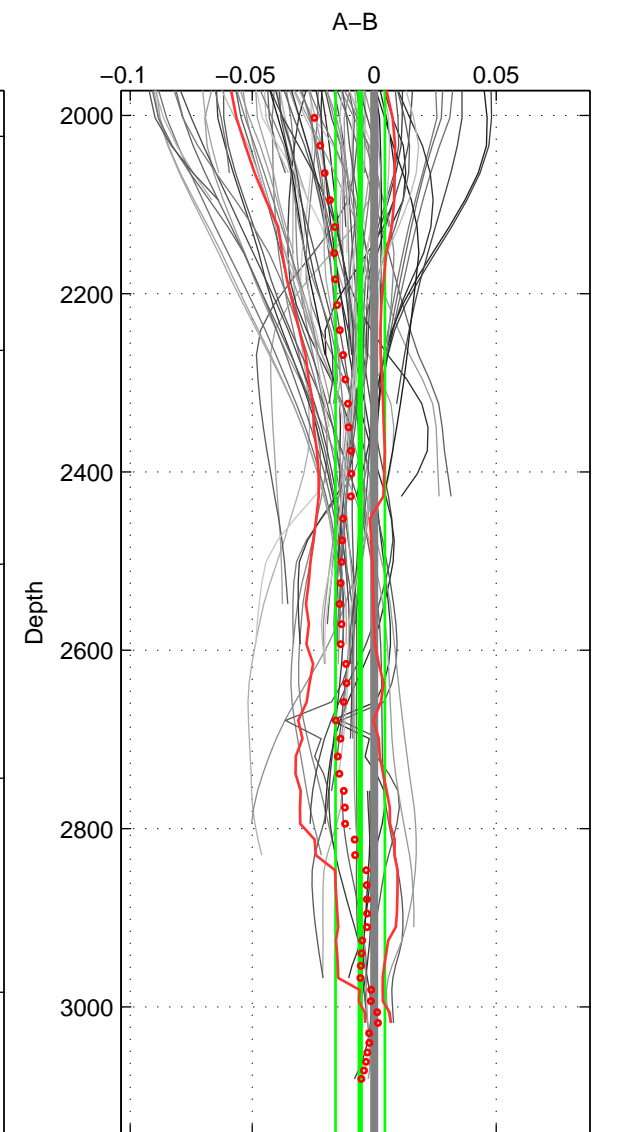

Cruise A (red). Date: Aug 1997 Cruisename: 155-06MT19970815

Cruise B (blue). Date: Sep 2007 Cruisename: 292-64PE20070830

\*\*\* "Favourite" values are means of spaces 1 2 3.

	Offset	O.StDev	Ratio	R.Stdev	Rating
SIGMA:	-0.011	0.006	1.000	0.000	4
THETA:	-0.011	0.006	1.000	0.000	4
DEPTH:	-0.006	0.010	1.000	0.000	4
FAV.:	-0.009	0.007	1.000	0.000	4

Profiles of A: 20  
 Profiles of B: 17  
 Diff profs : 97  
 WMoffset (A-B): -0.010844  
 WMoffset stdev: 0.0062035  
 WMratio (A/B): 0.99969  
 WMratio stdev: 0.00017776

Quality (1-5): 4

Profiles of A: 20  
 Profiles of B: 17  
 Diff profs : 97  
 WMoffset (A-B): -0.010575  
 WMoffset stdev: 0.0060971  
 WMratio (A/B): 0.9997  
 WMratio stdev: 0.00017473

Quality (1-5): 4

Profiles of A: 20  
 Profiles of B: 17  
 Diff profs : 98  
 WMoffset (A-B): -0.0057684  
 WMoffset stdev: 0.010129  
 WMratio (A/B): 0.99983  
 WMratio stdev: 0.00029019

Quality (1-5): 4