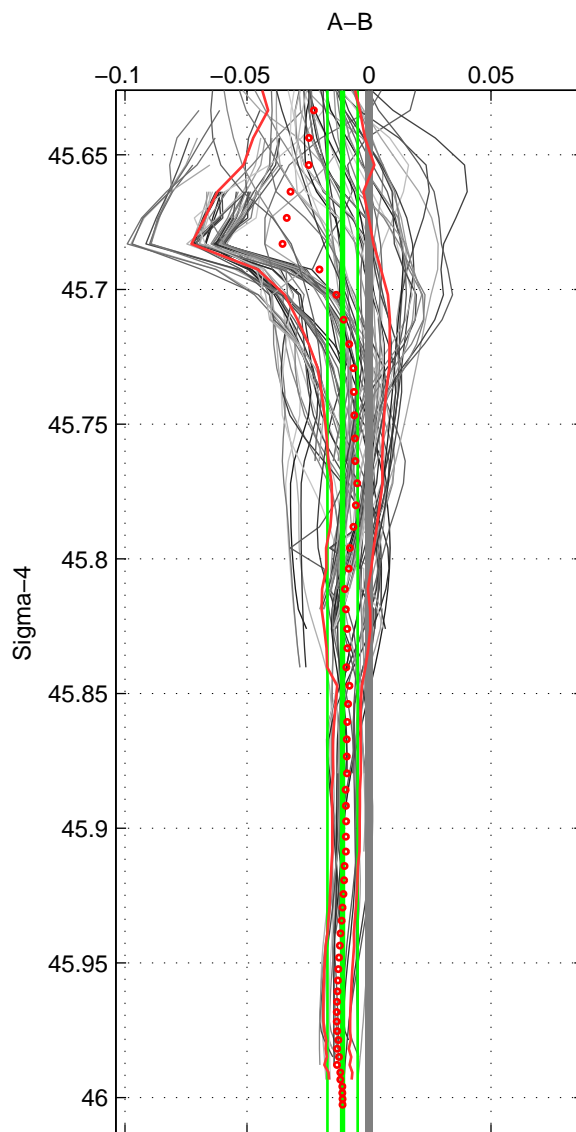

Cruise A (red). Date: Aug 1997 Cruisename: 155-06MT19970815

Cruise B (blue). Date: Sep 2007 Cruisename: 292-64PE20070830

\*\*\* "Favourite" values are means of spaces 1 2 3.

	Offset	O.StDev	Ratio	R.Stdev	Rating
SIGMA:	-0.011	0.006	1.000	0.000	4
THETA:	-0.011	0.006	1.000	0.000	4
DEPTH:	-0.006	0.010	1.000	0.000	4
FAV.:	-0.009	0.007	1.000	0.000	4

Profiles of A: 20  
 Profiles of B: 17  
 Diff profs : 97  
 WMoffset (A-B): -0.010844  
 WMoffset stdev: 0.0062035  
 WMratio (A/B): 0.99969  
 WMratio stdev: 0.00017776

Quality (1-5): 4

Profiles of A: 20  
 Profiles of B: 17  
 Diff profs : 97  
 WMoffset (A-B): -0.010575  
 WMoffset stdev: 0.0060971  
 WMratio (A/B): 0.9997  
 WMratio stdev: 0.00017473

Quality (1-5): 4

Profiles of A: 20  
 Profiles of B: 17  
 Diff profs : 98  
 WMoffset (A-B): -0.0057684  
 WMoffset stdev: 0.010129  
 WMratio (A/B): 0.99983  
 WMratio stdev: 0.00029019

Quality (1-5): 4