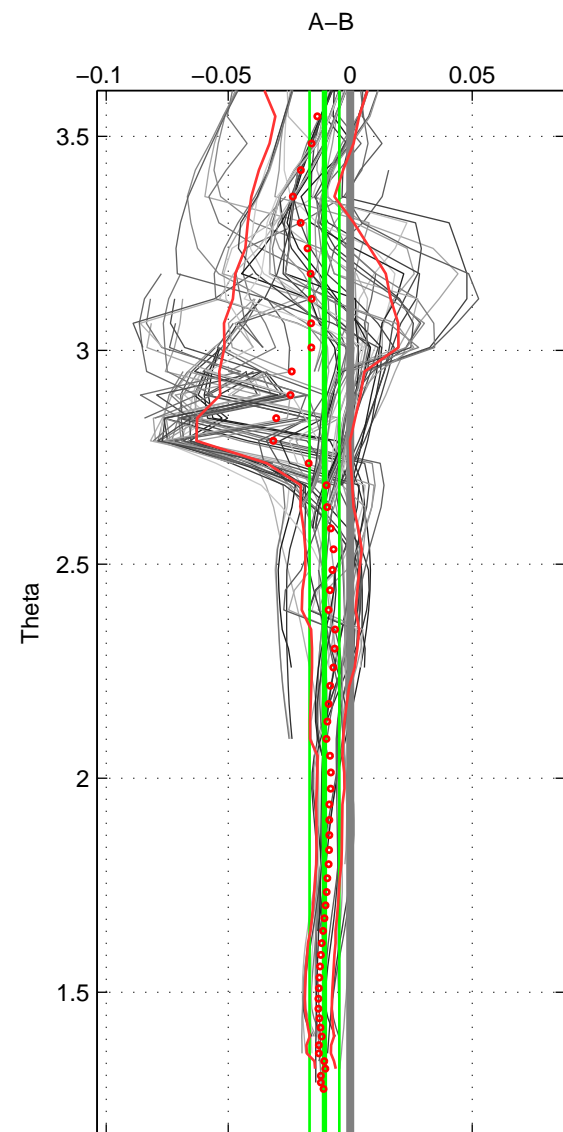

Cruise A (red). Date: Aug 1997 Cruisename: 155-06MT19970815

Cruise B (blue). Date: Sep 2007 Cruisename: 292-64PE20070830

\*\*\* "Favourite" values are means of spaces 1 2 3.

	Offset	O.StDev	Ratio	R.Stdev	Rating
SIGMA:	-0.011	0.006	1.000	0.000	4
THETA:	-0.011	0.006	1.000	0.000	4
DEPTH:	-0.006	0.010	1.000	0.000	4
FAV.:	-0.009	0.007	1.000	0.000	4

Profiles of A: 20  
 Profiles of B: 17  
 Diff profs : 97  
 WMoffset (A-B): -0.010844  
 WMoffset stdev: 0.0062035  
 WMratio (A/B): 0.99969  
 WMratio stdev: 0.00017776

Quality (1-5): 4

Profiles of A: 20  
 Profiles of B: 17  
 Diff profs : 97  
 WMoffset (A-B): -0.010575  
 WMoffset stdev: 0.0060971  
 WMratio (A/B): 0.9997  
 WMratio stdev: 0.00017473

Quality (1-5): 4

Profiles of A: 20  
 Profiles of B: 17  
 Diff profs : 98  
 WMoffset (A-B): -0.0057684  
 WMoffset stdev: 0.010129  
 WMratio (A/B): 0.99983  
 WMratio stdev: 0.00029019

Quality (1-5): 4