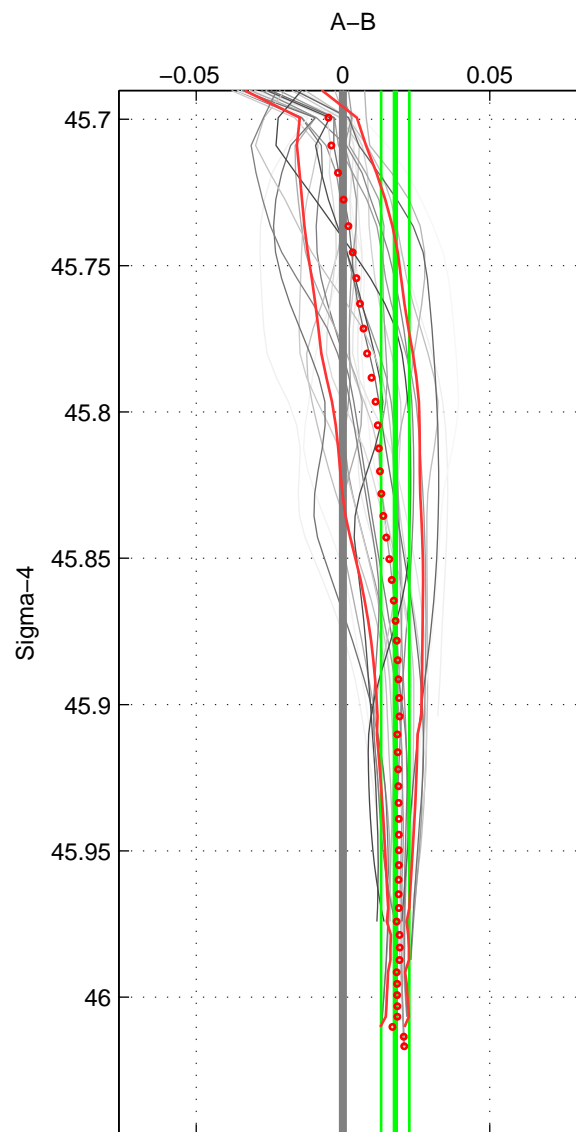

Cruise A (red). Date: Jul 1997 Cruisename: 154-06MT19970707

Cruise B (blue). Date: Oct 2000 Cruisename: 285-64PE20000926

\*\*\* "Favourite" values are means of spaces 1 2 3.

	Offset	O.StDev	Ratio	R.Stdev	Rating
SIGMA:	0.018	0.005	1.001	0.000	4
THETA:	0.017	0.005	1.000	0.000	4
DEPTH:	0.019	0.014	1.001	0.000	4
FAV.:	0.018	0.008	1.001	0.000	4

Profiles of A: 7  
 Profiles of B: 5  
 Diff profs: 28  
 WMoffset (A-B): 0.017784  
 WMoffset stdev: 0.004806  
 WMratio (A/B): 1.0005  
 WMratio stdev: 0.00013784

Quality (1-5): 4

Profiles of A: 7  
 Profiles of B: 5  
 Diff profs: 28  
 WMoffset (A-B): 0.017274  
 WMoffset stdev: 0.0045965  
 WMratio (A/B): 1.0005  
 WMratio stdev: 0.00013183

Quality (1-5): 4

Profiles of A: 7  
 Profiles of B: 5  
 Diff profs: 28  
 WMoffset (A-B): 0.01938  
 WMoffset stdev: 0.013536  
 WMratio (A/B): 1.0006  
 WMratio stdev: 0.00038814

Quality (1-5): 4