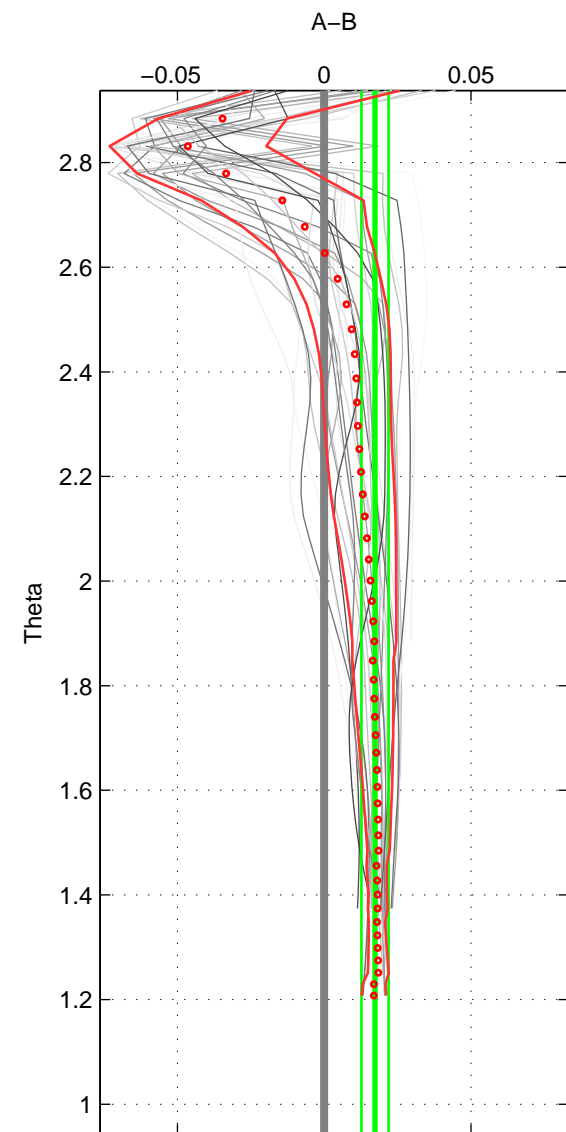

Cruise A (red). Date: Jul 1997 Cruisename: 154-06MT19970707

Cruise B (blue). Date: Oct 2000 Cruisename: 285-64PE20000926

\*\*\* "Favourite" values are means of spaces 1 2 3.

	Offset	O.StDev	Ratio	R.Stdev	Rating
SIGMA:	0.018	0.005	1.001	0.000	4
THETA:	0.017	0.005	1.000	0.000	4
DEPTH:	0.019	0.014	1.001	0.000	4
FAV.:	0.018	0.008	1.001	0.000	4

Profiles of A: 7  
 Profiles of B: 5  
 Diff profs: 28  
 WMoffset (A-B): 0.017784  
 WMoffset stdev: 0.004806  
 WMratio (A/B): 1.0005  
 WMratio stdev: 0.00013784

Quality (1-5): 4

Profiles of A: 7  
 Profiles of B: 5  
 Diff profs: 28  
 WMoffset (A-B): 0.017274  
 WMoffset stdev: 0.0045965  
 WMratio (A/B): 1.0005  
 WMratio stdev: 0.00013183

Quality (1-5): 4

Profiles of A: 7  
 Profiles of B: 5  
 Diff profs: 28  
 WMoffset (A-B): 0.01938  
 WMoffset stdev: 0.013536  
 WMratio (A/B): 1.0006  
 WMratio stdev: 0.00038814

Quality (1-5): 4