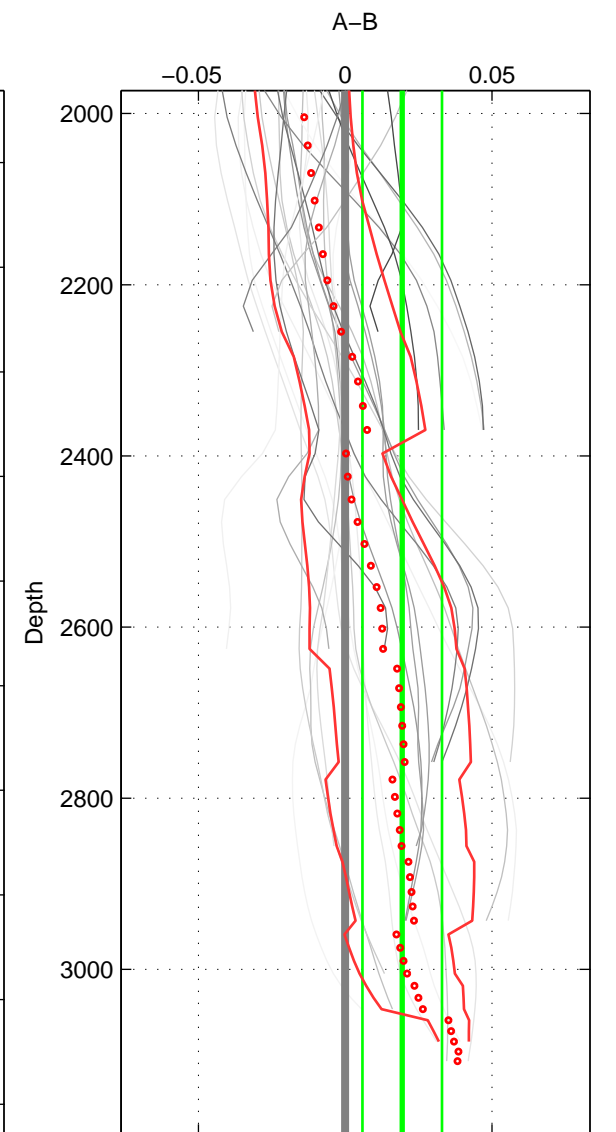

Cruise A (red). Date: Jul 1997 Cruisename: 154-06MT19970707

Cruise B (blue). Date: Oct 2000 Cruisename: 285-64PE20000926

\*\*\* "Favourite" values are means of spaces 1 2 3.

	Offset	O.StDev	Ratio	R.Stdev	Rating
SIGMA:	0.018	0.005	1.001	0.000	4
THETA:	0.017	0.005	1.000	0.000	4
DEPTH:	0.019	0.014	1.001	0.000	4
FAV.:	0.018	0.008	1.001	0.000	4

Profiles of A: 7  
 Profiles of B: 5  
 Diff profs: 28  
 WMoffset (A-B): 0.017784  
 WMoffset stdev: 0.004806  
 WMratio (A/B): 1.0005  
 WMratio stdev: 0.00013784

Quality (1-5): 4

Profiles of A: 7  
 Profiles of B: 5  
 Diff profs: 28  
 WMoffset (A-B): 0.017274  
 WMoffset stdev: 0.0045965  
 WMratio (A/B): 1.0005  
 WMratio stdev: 0.00013183

Quality (1-5): 4

Profiles of A: 7  
 Profiles of B: 5  
 Diff profs: 28  
 WMoffset (A-B): 0.01938  
 WMoffset stdev: 0.013536  
 WMratio (A/B): 1.0006  
 WMratio stdev: 0.00038814

Quality (1-5): 4