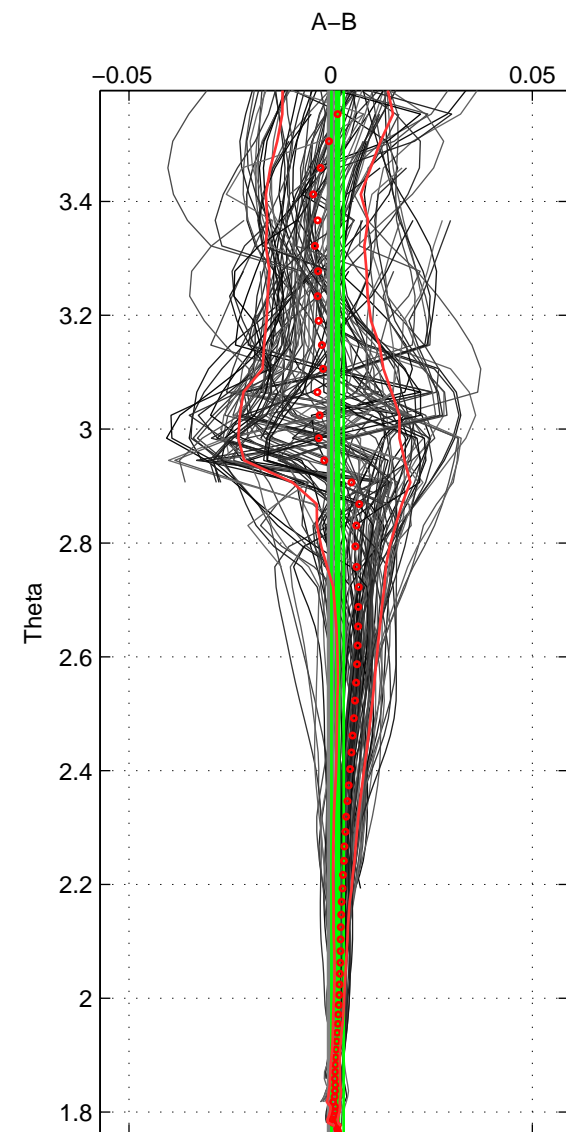

Cruise A (red). Date: Jun 1997 Cruisename: 153-06MT19970611

Cruise B (blue). Date: Sep 2003 Cruisename: 167-06MT20030831

\*\*\* "Favourite" values are means of spaces 1 2 3.

	Offset	O.StDev	Ratio	R.Stdev	Rating
SIGMA:	0.002	0.002	1.000	0.000	5
THETA:	0.002	0.002	1.000	0.000	5
DEPTH:	0.003	0.003	1.000	0.000	5
FAV.:	0.003	0.002	1.000	0.000	5

Profiles of A: 24  
 Profiles of B: 29  
 Diff profs : 100  
 WMoffset (A-B): 0.0024218  
 WMoffset stdev: 0.0019873  
 WMratio (A/B): 1.0001  
 WMratio stdev: 5.6958e-05

Quality (1-5): 5

Profiles of A: 24  
 Profiles of B: 29  
 Diff profs : 100  
 WMoffset (A-B): 0.001715  
 WMoffset stdev: 0.0015209  
 WMratio (A/B): 1  
 WMratio stdev: 4.3591e-05

Quality (1-5): 5

Profiles of A: 24  
 Profiles of B: 29  
 Diff profs : 100  
 WMoffset (A-B): 0.0033769  
 WMoffset stdev: 0.0025819  
 WMratio (A/B): 1.0001  
 WMratio stdev: 7.4011e-05

Quality (1-5): 5