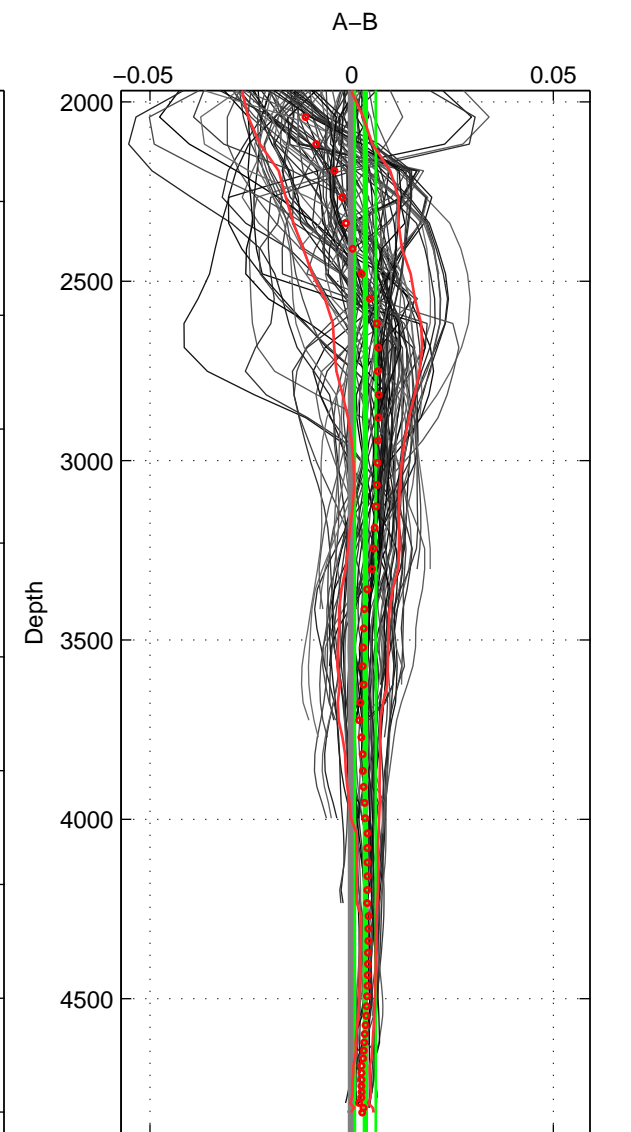

Cruise A (red). Date: Jun 1997 Cruisename: 153-06MT19970611

Cruise B (blue). Date: Sep 2003 Cruisename: 167-06MT20030831

\*\*\* "Favourite" values are means of spaces 1 2 3.

	Offset	O.StDev	Ratio	R.Stdev	Rating
SIGMA:	0.002	0.002	1.000	0.000	5
THETA:	0.002	0.002	1.000	0.000	5
DEPTH:	0.003	0.003	1.000	0.000	5
FAV.:	0.003	0.002	1.000	0.000	5

Profiles of A: 24  
 Profiles of B: 29  
 Diff profs : 100  
 WMoffset (A-B): 0.0024218  
 WMoffset stdev: 0.0019873  
 WMratio (A/B): 1.0001  
 WMratio stdev: 5.6958e-05

Quality (1-5): 5

Profiles of A: 24  
 Profiles of B: 29  
 Diff profs : 100  
 WMoffset (A-B): 0.001715  
 WMoffset stdev: 0.0015209  
 WMratio (A/B): 1  
 WMratio stdev: 4.3591e-05

Quality (1-5): 5

Profiles of A: 24  
 Profiles of B: 29  
 Diff profs : 100  
 WMoffset (A-B): 0.0033769  
 WMoffset stdev: 0.0025819  
 WMratio (A/B): 1.0001  
 WMratio stdev: 7.4011e-05

Quality (1-5): 5