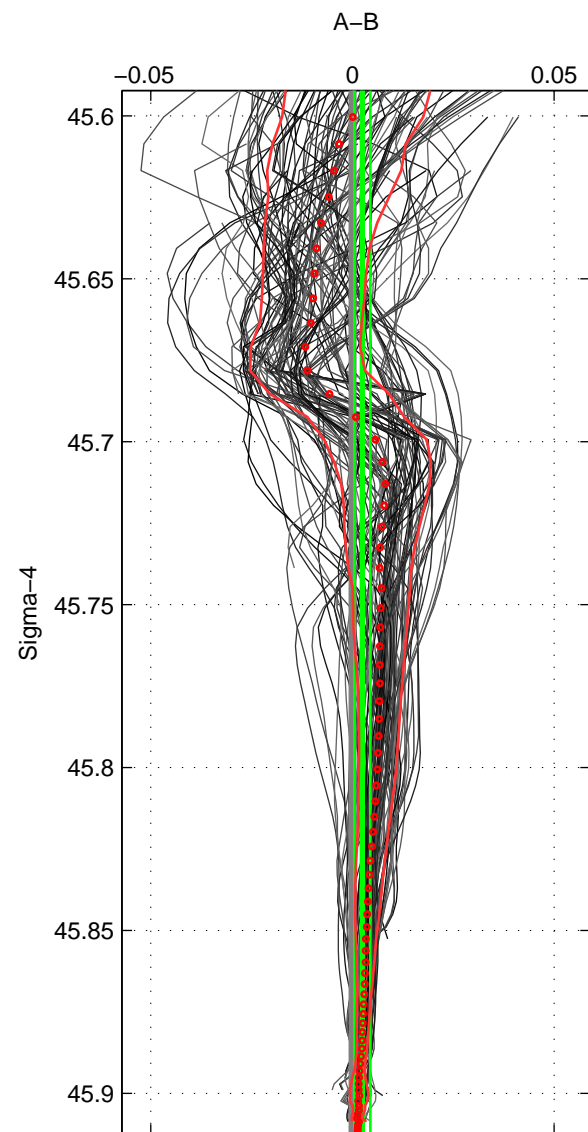

Cruise A (red). Date: Jun 1997 Cruisename: 153-06MT19970611

Cruise B (blue). Date: Sep 2003 Cruisename: 167-06MT20030831

\*\*\* "Favourite" values are means of spaces 1 2 3.

	Offset	O.StDev	Ratio	R.Stdev	Rating
SIGMA:	0.002	0.002	1.000	0.000	5
THETA:	0.002	0.002	1.000	0.000	5
DEPTH:	0.003	0.003	1.000	0.000	5
FAV.:	0.003	0.002	1.000	0.000	5

Profiles of A: 24  
 Profiles of B: 29  
 Diff profs : 100  
 WMoffset (A-B): 0.0024218  
 WMoffset stdev: 0.0019873  
 WMratio (A/B): 1.0001  
 WMratio stdev: 5.6958e-05

Quality (1-5): 5

Profiles of A: 24  
 Profiles of B: 29  
 Diff profs : 100  
 WMoffset (A-B): 0.001715  
 WMoffset stdev: 0.0015209  
 WMratio (A/B): 1  
 WMratio stdev: 4.3591e-05

Quality (1-5): 5

Profiles of A: 24  
 Profiles of B: 29  
 Diff profs : 100  
 WMoffset (A-B): 0.0033769  
 WMoffset stdev: 0.0025819  
 WMratio (A/B): 1.0001  
 WMratio stdev: 7.4011e-05

Quality (1-5): 5