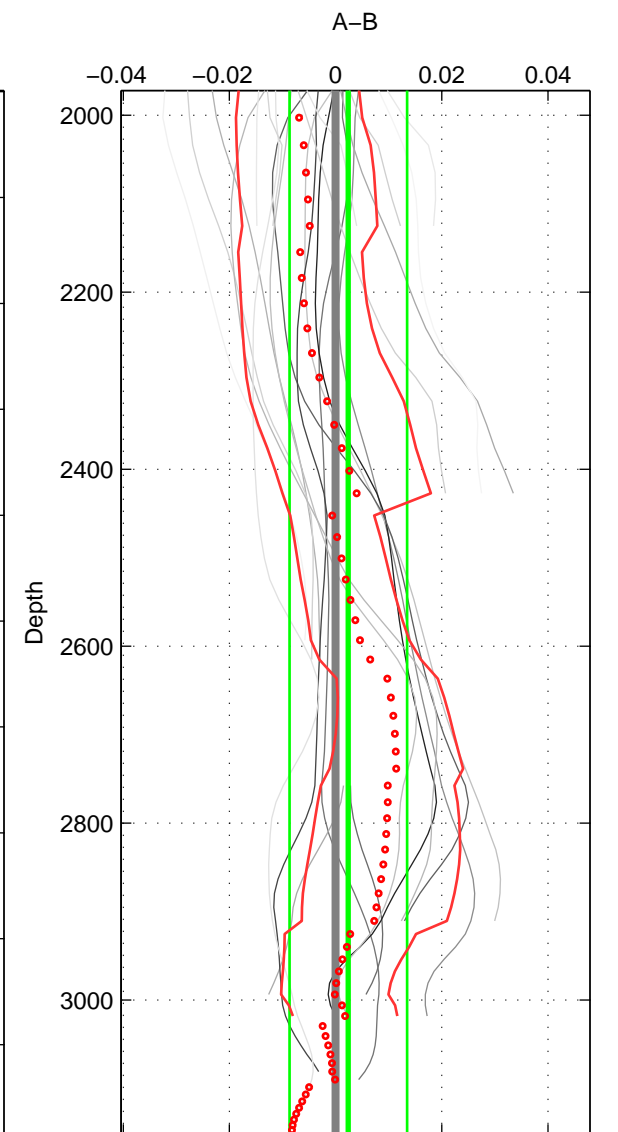

Cruise A (red). Date: Jul 2009 Cruisename: 136-06MM20090714

Cruise B (blue). Date: Sep 2007 Cruisename: 292-64PE20070830

*** "Favourite" values are means of spaces 1 2 3.

	Offset	O.StDev	Ratio	R.Stdev	Rating
SIGMA:	-0.001	0.003	1.000	0.000	4
THETA:	-0.000	0.003	1.000	0.000	4
DEPTH:	0.002	0.011	1.000	0.000	4
FAV.:	0.000	0.006	1.000	0.000	4

Profiles of A: 5
 Profiles of B: 8
 Diff profs : 22
 WMoffset (A-B): -0.00077154
 WMoffset stdev: 0.0030188
 WMratio (A/B): 0.99998
 WMratio stdev: 8.6511e-05

Quality (1-5): 4

Profiles of A: 5
 Profiles of B: 8
 Diff profs : 22
 WMoffset (A-B): -0.00043662
 WMoffset stdev: 0.0030241
 WMratio (A/B): 0.99999
 WMratio stdev: 8.6663e-05

Quality (1-5): 4

Profiles of A: 5
 Profiles of B: 8
 Diff profs : 22
 WMoffset (A-B): 0.0023952
 WMoffset stdev: 0.011062
 WMratio (A/B): 1.0001
 WMratio stdev: 0.00031685

Quality (1-5): 4