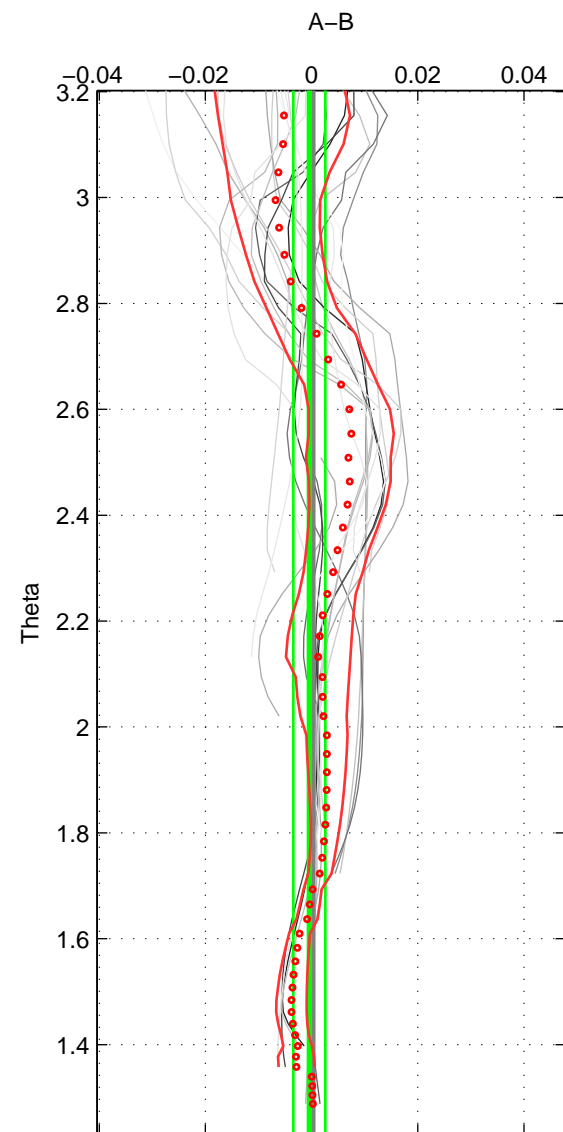

Cruise A (red). Date: Jul 2009 Cruisename: 136-06MM20090714

Cruise B (blue). Date: Sep 2007 Cruisename: 292-64PE20070830

*** "Favourite" values are means of spaces 1 2 3.

	Offset	O.StDev	Ratio	R.Stdev	Rating
SIGMA:	-0.001	0.003	1.000	0.000	4
THETA:	-0.000	0.003	1.000	0.000	4
DEPTH:	0.002	0.011	1.000	0.000	4
FAV.:	0.000	0.006	1.000	0.000	4

Profiles of A: 5
 Profiles of B: 8
 Diff profs : 22
 WMoffset (A-B): -0.00077154
 WMoffset stdev: 0.0030188
 WMratio (A/B): 0.99998
 WMratio stdev: 8.6511e-05

Quality (1-5): 4

Profiles of A: 5
 Profiles of B: 8
 Diff profs : 22
 WMoffset (A-B): -0.00043662
 WMoffset stdev: 0.0030241
 WMratio (A/B): 0.99999
 WMratio stdev: 8.6663e-05

Quality (1-5): 4

Profiles of A: 5
 Profiles of B: 8
 Diff profs : 22
 WMoffset (A-B): 0.0023952
 WMoffset stdev: 0.011062
 WMratio (A/B): 1.0001
 WMratio stdev: 0.00031685

Quality (1-5): 4