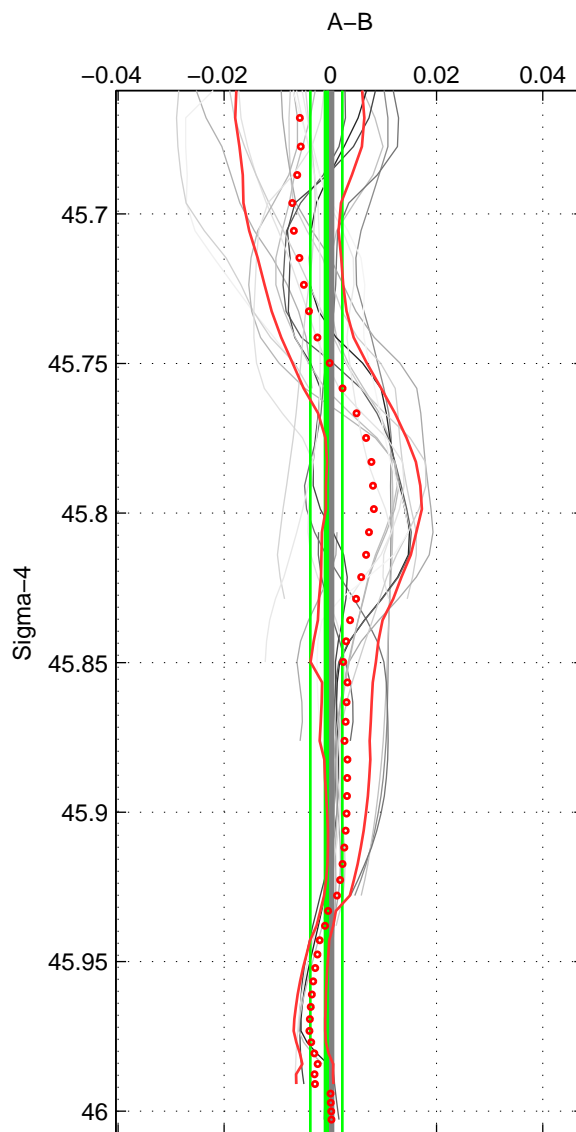

Cruise A (red). Date: Jul 2009 Cruisename: 136-06MM20090714

Cruise B (blue). Date: Sep 2007 Cruisename: 292-64PE20070830

*** "Favourite" values are means of spaces 1 2 3.

	Offset	O.StDev	Ratio	R.Stdev	Rating
SIGMA:	-0.001	0.003	1.000	0.000	4
THETA:	-0.000	0.003	1.000	0.000	4
DEPTH:	0.002	0.011	1.000	0.000	4
FAV.:	0.000	0.006	1.000	0.000	4

Profiles of A: 5
 Profiles of B: 8
 Diff profs : 22
 WMoffset (A-B): -0.00077154
 WMoffset stdev: 0.0030188
 WMratio (A/B): 0.99998
 WMratio stdev: 8.6511e-05

Quality (1-5): 4

Profiles of A: 5
 Profiles of B: 8
 Diff profs : 22
 WMoffset (A-B): -0.00043662
 WMoffset stdev: 0.0030241
 WMratio (A/B): 0.99999
 WMratio stdev: 8.6663e-05

Quality (1-5): 4

Profiles of A: 5
 Profiles of B: 8
 Diff profs : 22
 WMoffset (A-B): 0.0023952
 WMoffset stdev: 0.011062
 WMratio (A/B): 1.0001
 WMratio stdev: 0.00031685

Quality (1-5): 4