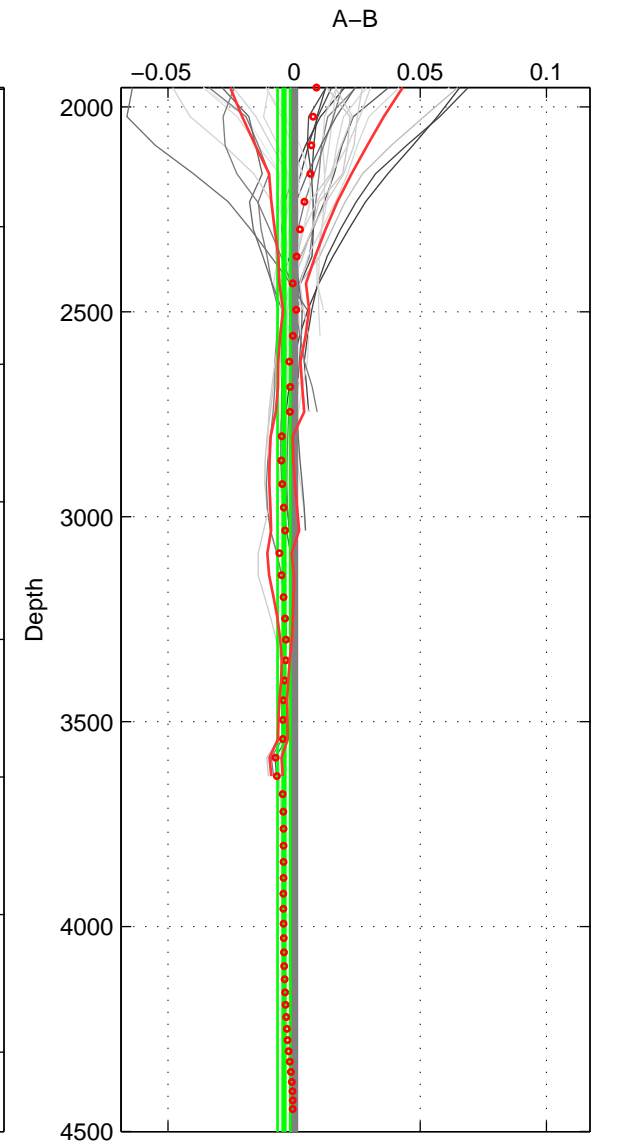

Cruise A (red). Date: Oct 1994 Cruisename: 147-06MT19941012

Cruise B (blue). Date: Jul 1996 Cruisename: 284-64PE19960618

\*\*\* "Favourite" values are means of spaces 1 2.

	Offset	O.StDev	Ratio	R.Stdev	Rating
SIGMA:	-0.002	0.002	1.000	0.000	5
THETA:	-0.001	0.001	1.000	0.000	5
DEPTH:	-0.004	0.003	1.000	0.000	4
FAV.:	-0.002	0.001	1.000	0.000	5

Profiles of A: 7  
 Profiles of B: 13  
 Diff profs: 41  
 WMoffset (A-B): -0.0018939  
 WMoffset stdev: 0.001561  
 WMratio (A/B): 0.99995  
 WMratio stdev: 4.4702e-05

Quality (1-5): 5

Profiles of A: 6  
 Profiles of B: 13  
 Diff profs: 32  
 WMoffset (A-B): -0.0013142  
 WMoffset stdev: 0.00083941  
 WMratio (A/B): 0.99996  
 WMratio stdev: 2.4042e-05

Quality (1-5): 5

Profiles of A: 6  
 Profiles of B: 13  
 Diff profs: 32  
 WMoffset (A-B): -0.0040582  
 WMoffset stdev: 0.0025022  
 WMratio (A/B): 0.99988  
 WMratio stdev: 7.1642e-05

Quality (1-5): 4