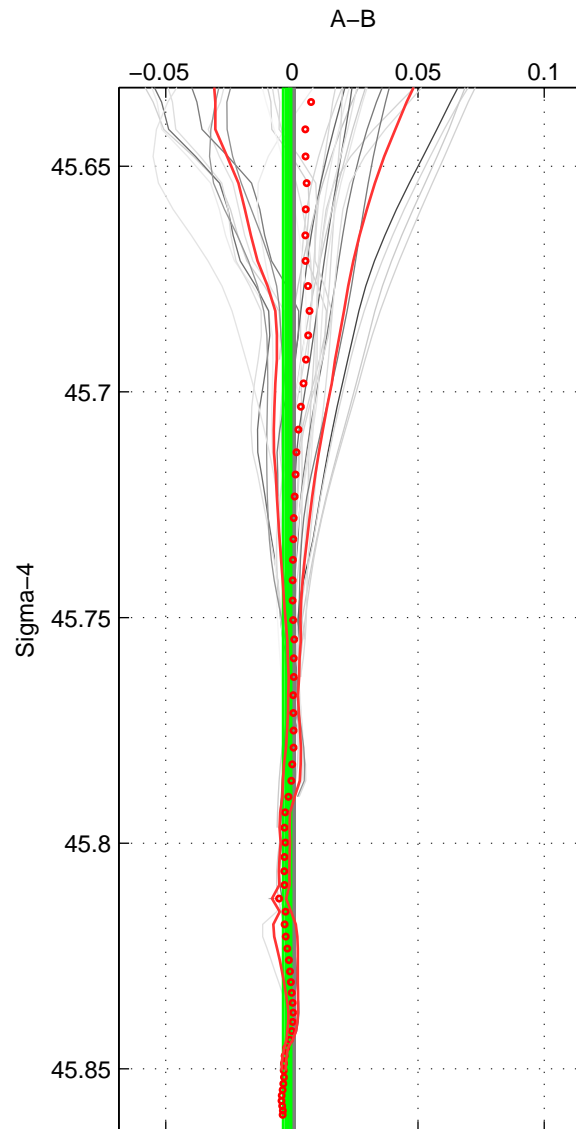

Cruise A (red). Date: Oct 1994 Cruisename: 147-06MT19941012

Cruise B (blue). Date: Jul 1996 Cruisename: 284-64PE19960618

\*\*\* "Favourite" values are means of spaces 1 2.

	Offset	O.StDev	Ratio	R.Stdev	Rating
SIGMA:	-0.002	0.002	1.000	0.000	5
THETA:	-0.001	0.001	1.000	0.000	5
DEPTH:	-0.004	0.003	1.000	0.000	4
FAV.:	-0.002	0.001	1.000	0.000	5

Profiles of A: 7  
 Profiles of B: 13  
 Diff profs: 41  
 WMoffset (A-B): -0.0018939  
 WMoffset stdev: 0.001561  
 WMratio (A/B): 0.99995  
 WMratio stdev: 4.4702e-05

Quality (1-5): 5

Profiles of A: 6  
 Profiles of B: 13  
 Diff profs: 32  
 WMoffset (A-B): -0.0013142  
 WMoffset stdev: 0.00083941  
 WMratio (A/B): 0.99996  
 WMratio stdev: 2.4042e-05

Quality (1-5): 5

Profiles of A: 6  
 Profiles of B: 13  
 Diff profs: 32  
 WMoffset (A-B): -0.0040582  
 WMoffset stdev: 0.0025022  
 WMratio (A/B): 0.99988  
 WMratio stdev: 7.1642e-05

Quality (1-5): 4