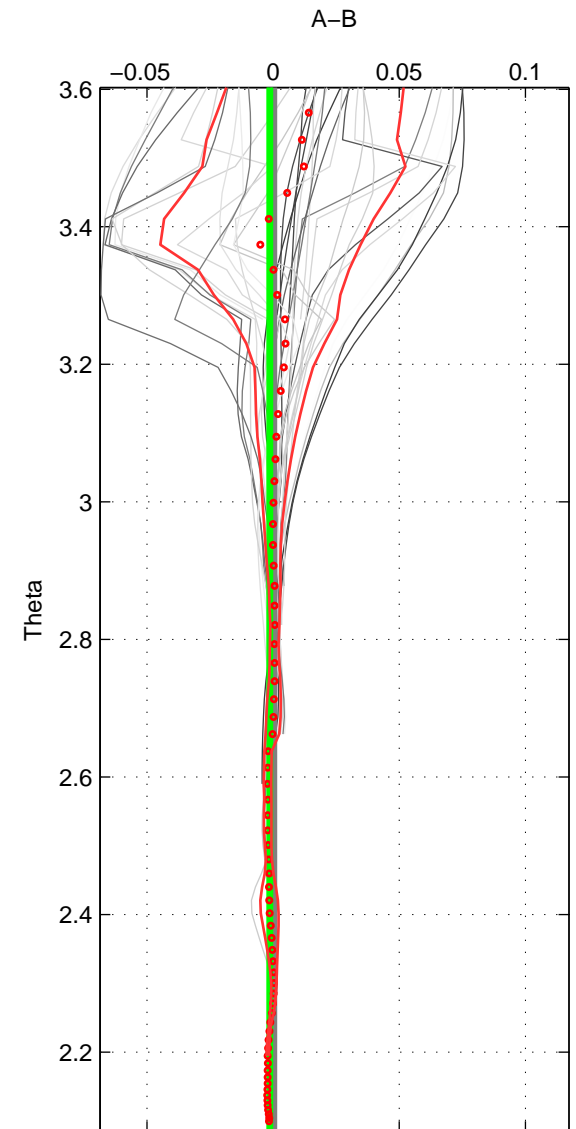

Cruise A (red). Date: Oct 1994 Cruisename: 147-06MT19941012

Cruise B (blue). Date: Jul 1996 Cruisename: 284-64PE19960618

\*\*\* "Favourite" values are means of spaces 1 2.

	Offset	O.StDev	Ratio	R.Stdev	Rating
SIGMA:	-0.002	0.002	1.000	0.000	5
THETA:	-0.001	0.001	1.000	0.000	5
DEPTH:	-0.004	0.003	1.000	0.000	4
FAV.:	-0.002	0.001	1.000	0.000	5

Profiles of A: 7  
 Profiles of B: 13  
 Diff profs: 41  
 WMoffset (A-B): -0.0018939  
 WMoffset stdev: 0.001561  
 WMratio (A/B): 0.99995  
 WMratio stdev: 4.4702e-05

Quality (1-5): 5

Profiles of A: 6  
 Profiles of B: 13  
 Diff profs: 32  
 WMoffset (A-B): -0.0013142  
 WMoffset stdev: 0.00083941  
 WMratio (A/B): 0.99996  
 WMratio stdev: 2.4042e-05

Quality (1-5): 5

Profiles of A: 6  
 Profiles of B: 13  
 Diff profs: 32  
 WMoffset (A-B): -0.0040582  
 WMoffset stdev: 0.0025022  
 WMratio (A/B): 0.99988  
 WMratio stdev: 7.1642e-05

Quality (1-5): 4