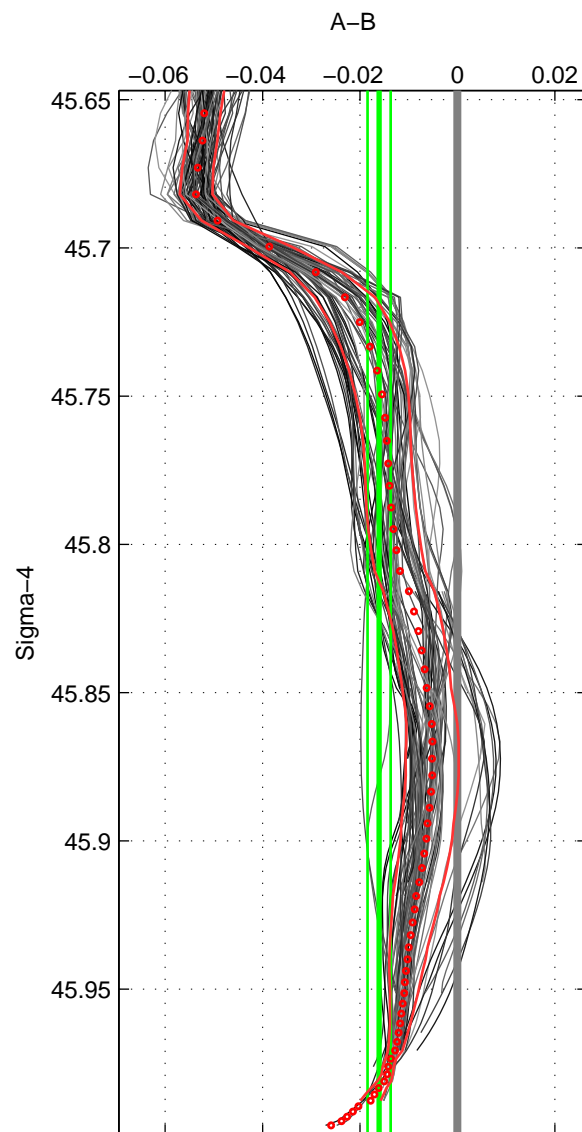

Cruise A (red). Date: Jul 1999 Cruisename: 157-06MT19990711

Cruise B (blue). Date: May 2011 Cruisename: 202-18HU20110506

\*\*\* "Favourite" values are means of spaces 1 2 3.

	Offset	O.StDev	Ratio	R.Stdev	Rating
SIGMA:	-0.016	0.002	1.000	0.000	4
THETA:	-0.016	0.002	1.000	0.000	4
DEPTH:	-0.016	0.007	1.000	0.000	4
FAV. :	-0.016	0.004	1.000	0.000	4

Profiles of A: 21  
 Profiles of B: 12  
 Diff profs : 92  
 WMoffset (A-B): -0.016062  
 WMoffset stdev: 0.0023784  
 WMratio (A/B): 0.99954  
 WMratio stdev: 6.8162e-05

Quality (1-5): 4

Profiles of A: 21  
 Profiles of B: 12  
 Diff profs : 92  
 WMoffset (A-B): -0.016022  
 WMoffset stdev: 0.0017761  
 WMratio (A/B): 0.99954  
 WMratio stdev: 5.0904e-05

Quality (1-5): 4

Profiles of A: 21  
 Profiles of B: 12  
 Diff profs : 89  
 WMoffset (A-B): -0.015845  
 WMoffset stdev: 0.0069468  
 WMratio (A/B): 0.99955  
 WMratio stdev: 0.000199

Quality (1-5): 4