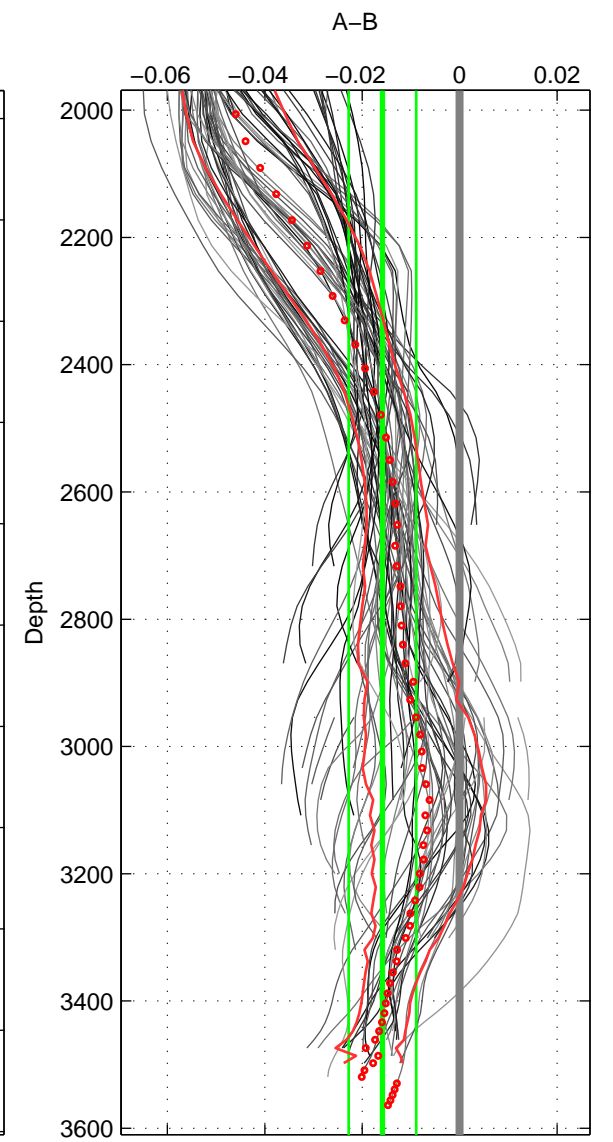

Cruise A (red). Date: Jul 1999 Cruisename: 157-06MT19990711

Cruise B (blue). Date: May 2011 Cruisename: 202-18HU20110506

\*\*\* "Favourite" values are means of spaces 1 2 3.

	Offset	O.StDev	Ratio	R.Stdev	Rating
SIGMA:	-0.016	0.002	1.000	0.000	4
THETA:	-0.016	0.002	1.000	0.000	4
DEPTH:	-0.016	0.007	1.000	0.000	4
FAV. :	-0.016	0.004	1.000	0.000	4

Profiles of A: 21  
 Profiles of B: 12  
 Diff profs : 92  
 WMoffset (A-B): -0.016062  
 WMoffset stdev: 0.0023784  
 WMratio (A/B): 0.99954  
 WMratio stdev: 6.8162e-05

Quality (1-5): 4

Profiles of A: 21  
 Profiles of B: 12  
 Diff profs : 92  
 WMoffset (A-B): -0.016022  
 WMoffset stdev: 0.0017761  
 WMratio (A/B): 0.99954  
 WMratio stdev: 5.0904e-05

Quality (1-5): 4

Profiles of A: 21  
 Profiles of B: 12  
 Diff profs : 89  
 WMoffset (A-B): -0.015845  
 WMoffset stdev: 0.0069468  
 WMratio (A/B): 0.99955  
 WMratio stdev: 0.000199

Quality (1-5): 4