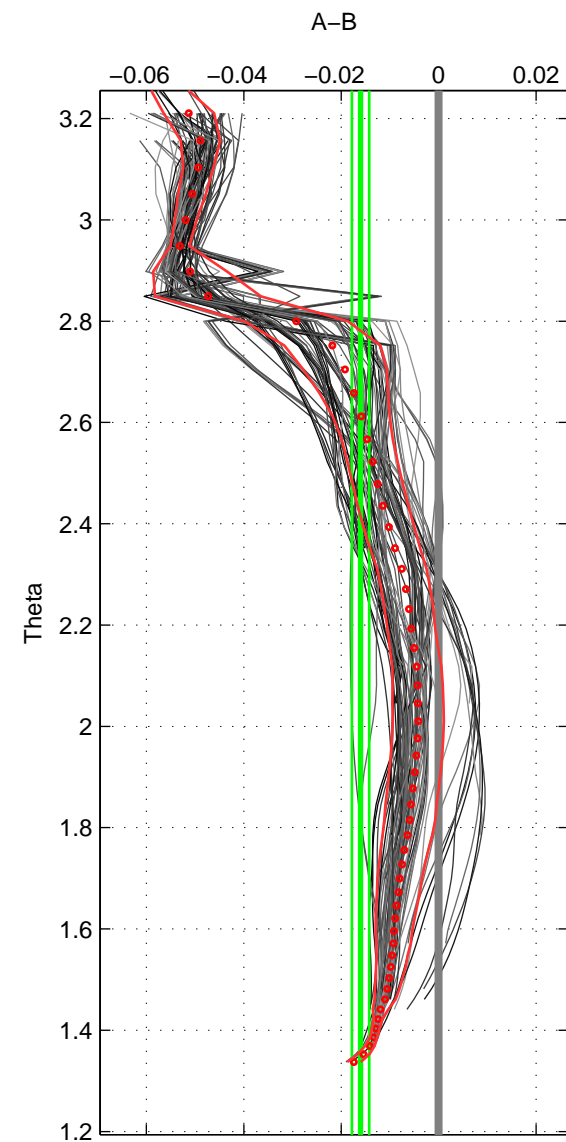

Cruise A (red). Date: Jul 1999 Cruisename: 157-06MT19990711

Cruise B (blue). Date: May 2011 Cruisename: 202-18HU20110506

\*\*\* "Favourite" values are means of spaces 1 2 3.

	Offset	O.StDev	Ratio	R.Stdev	Rating
SIGMA:	-0.016	0.002	1.000	0.000	4
THETA:	-0.016	0.002	1.000	0.000	4
DEPTH:	-0.016	0.007	1.000	0.000	4
FAV. :	-0.016	0.004	1.000	0.000	4

Profiles of A: 21  
 Profiles of B: 12  
 Diff profs : 92  
 WMoffset (A-B): -0.016062  
 WMoffset stdev: 0.0023784  
 WMratio (A/B): 0.99954  
 WMratio stdev: 6.8162e-05

Quality (1-5): 4

Profiles of A: 21  
 Profiles of B: 12  
 Diff profs : 92  
 WMoffset (A-B): -0.016022  
 WMoffset stdev: 0.0017761  
 WMratio (A/B): 0.99954  
 WMratio stdev: 5.0904e-05

Quality (1-5): 4

Profiles of A: 21  
 Profiles of B: 12  
 Diff profs : 89  
 WMoffset (A-B): -0.015845  
 WMoffset stdev: 0.0069468  
 WMratio (A/B): 0.99955  
 WMratio stdev: 0.000199

Quality (1-5): 4