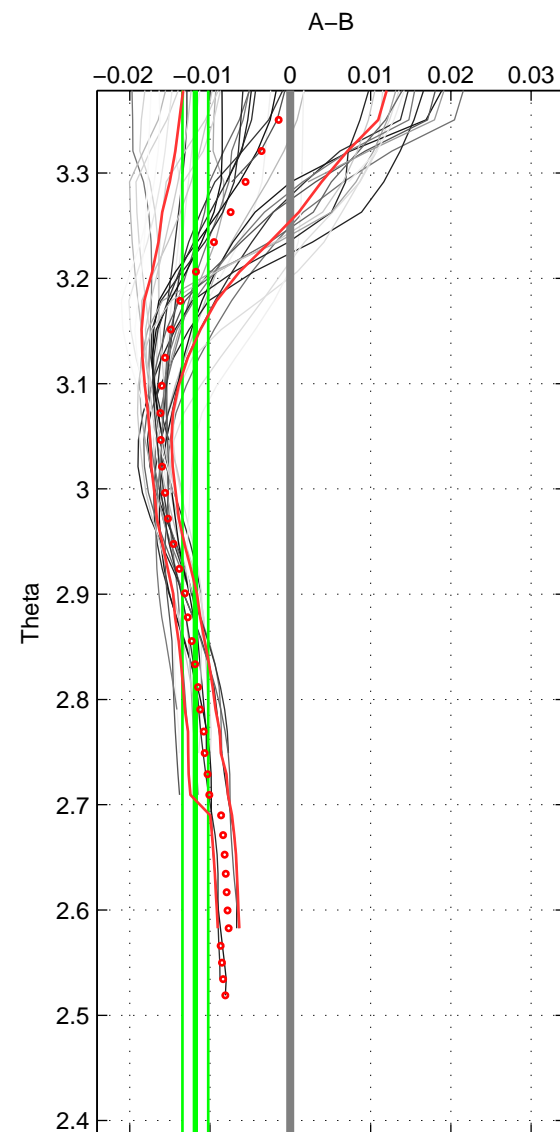

Cruise A (red). Date: Sep 2007 Cruisename: 292-64PE20070830

Cruise B (blue). Date: May 1998 Cruisename: 315-74DI19980423

*** "Favourite" values are means of spaces 1 2 3.

	Offset	O.StDev	Ratio	R.Stdev	Rating
SIGMA:	-0.011	0.001	1.000	0.000	4
THETA:	-0.012	0.002	1.000	0.000	4
DEPTH:	-0.010	0.001	1.000	0.000	4
FAV. :	-0.011	0.001	1.000	0.000	4

Profiles of A: 6
 Profiles of B: 10
 Diff profs : 41
 WMoffset (A-B): -0.010507
 WMoffset stdev: 0.0012976
 WMratio (A/B): 0.9997
 WMratio stdev: 3.7128e-05

Quality (1-5): 4

Profiles of A: 6
 Profiles of B: 10
 Diff profs : 41
 WMoffset (A-B): -0.011824
 WMoffset stdev: 0.0016125
 WMratio (A/B): 0.99966
 WMratio stdev: 4.6136e-05

Quality (1-5): 4

Profiles of A: 6
 Profiles of B: 10
 Diff profs : 41
 WMoffset (A-B): -0.0097865
 WMoffset stdev: 0.0014168
 WMratio (A/B): 0.99972
 WMratio stdev: 4.054e-05

Quality (1-5): 4