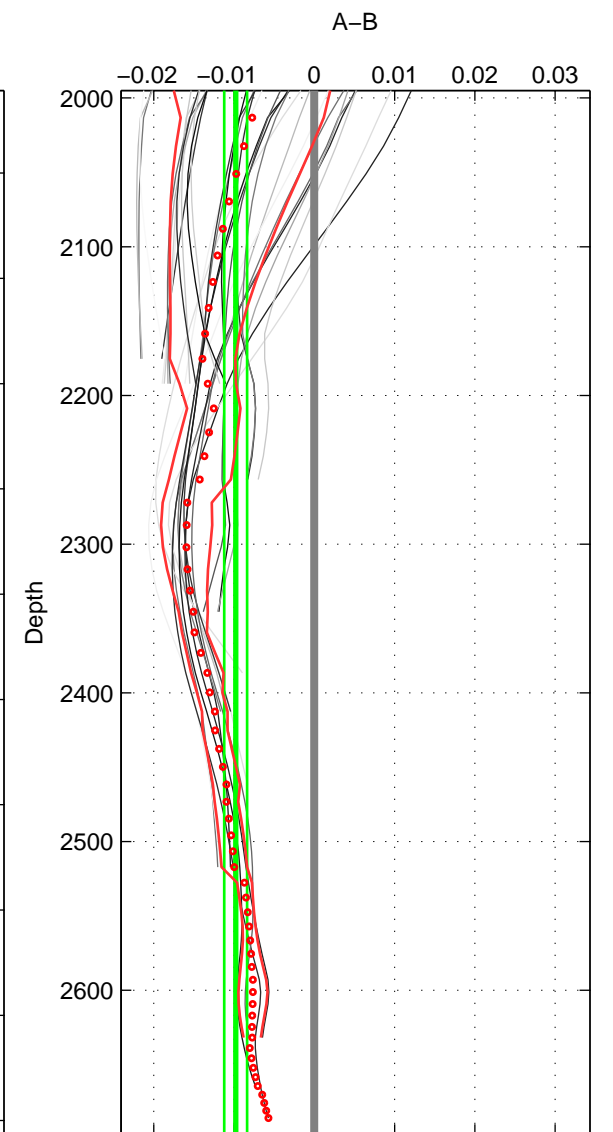

Cruise A (red). Date: Sep 2007 Cruisename: 292-64PE20070830

Cruise B (blue). Date: May 1998 Cruisename: 315-74DI19980423

*** "Favourite" values are means of spaces 1 2 3.

	Offset	O.StDev	Ratio	R.Stdev	Rating
SIGMA:	-0.011	0.001	1.000	0.000	4
THETA:	-0.012	0.002	1.000	0.000	4
DEPTH:	-0.010	0.001	1.000	0.000	4
FAV. :	-0.011	0.001	1.000	0.000	4

Profiles of A: 6
 Profiles of B: 10
 Diff profs : 41
 WMoffset (A-B): -0.010507
 WMoffset stdev: 0.0012976
 WMratio (A/B): 0.9997
 WMratio stdev: 3.7128e-05

Quality (1-5): 4

Profiles of A: 6
 Profiles of B: 10
 Diff profs : 41
 WMoffset (A-B): -0.011824
 WMoffset stdev: 0.0016125
 WMratio (A/B): 0.99966
 WMratio stdev: 4.6136e-05

Quality (1-5): 4

Profiles of A: 6
 Profiles of B: 10
 Diff profs : 41
 WMoffset (A-B): -0.0097865
 WMoffset stdev: 0.0014168
 WMratio (A/B): 0.99972
 WMratio stdev: 4.054e-05

Quality (1-5): 4