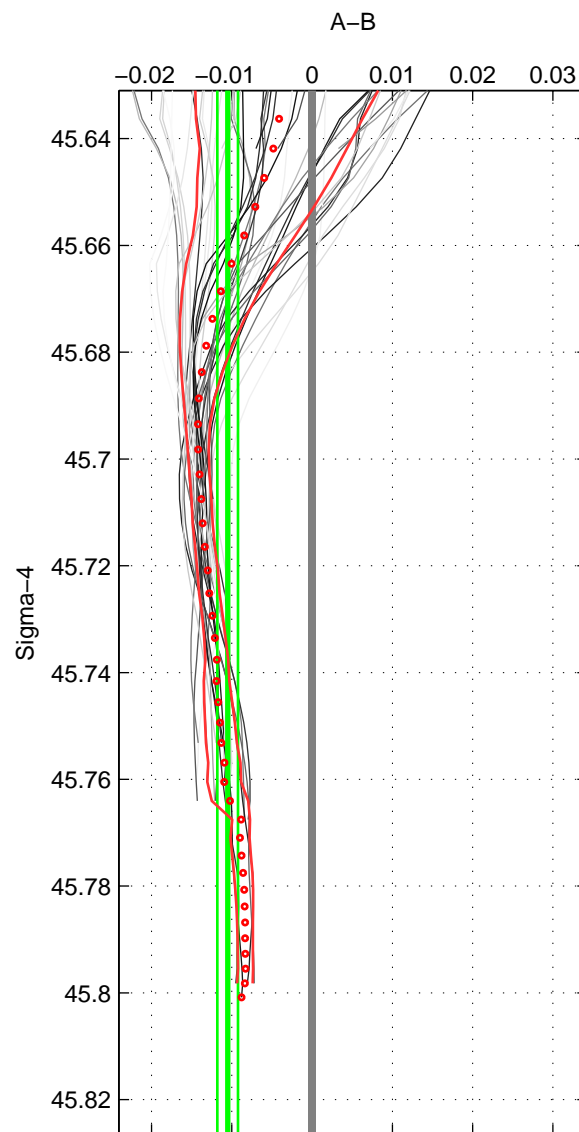

Cruise A (red). Date: Sep 2007 Cruisename: 292-64PE20070830

Cruise B (blue). Date: May 1998 Cruisename: 315-74DI19980423

*** "Favourite" values are means of spaces 1 2 3.

	Offset	O.StDev	Ratio	R.Stdev	Rating
SIGMA:	-0.011	0.001	1.000	0.000	4
THETA:	-0.012	0.002	1.000	0.000	4
DEPTH:	-0.010	0.001	1.000	0.000	4
FAV. :	-0.011	0.001	1.000	0.000	4

Profiles of A: 6
 Profiles of B: 10
 Diff profs : 41
 WMoffset (A-B): -0.010507
 WMoffset stdev: 0.0012976
 WMratio (A/B): 0.9997
 WMratio stdev: 3.7128e-05

Quality (1-5): 4

Profiles of A: 6
 Profiles of B: 10
 Diff profs : 41
 WMoffset (A-B): -0.011824
 WMoffset stdev: 0.0016125
 WMratio (A/B): 0.99966
 WMratio stdev: 4.6136e-05

Quality (1-5): 4

Profiles of A: 6
 Profiles of B: 10
 Diff profs : 41
 WMoffset (A-B): -0.0097865
 WMoffset stdev: 0.0014168
 WMratio (A/B): 0.99972
 WMratio stdev: 4.054e-05

Quality (1-5): 4