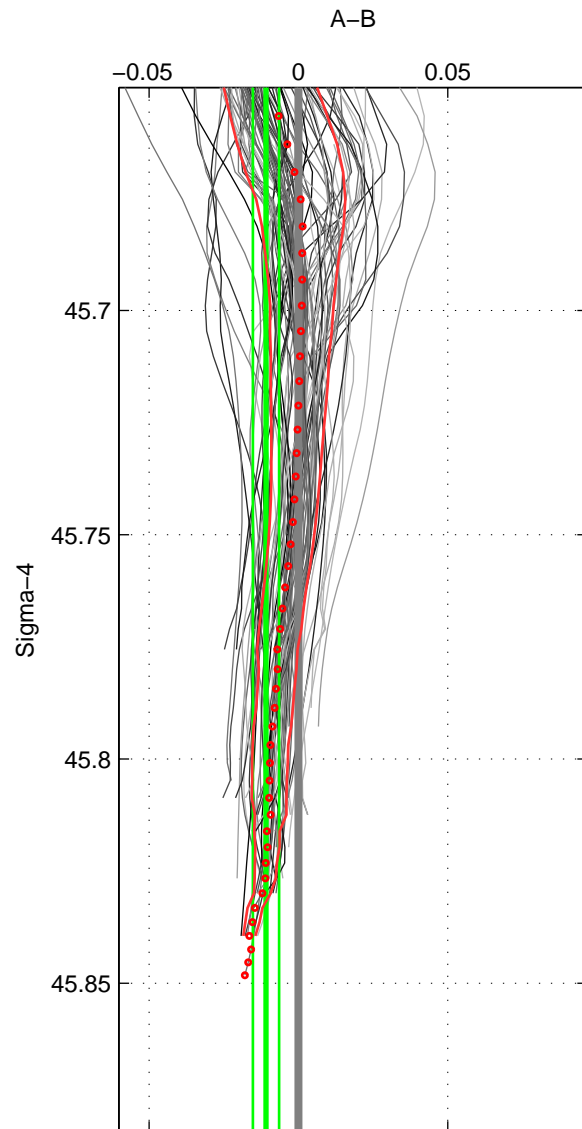

Cruise A (red). Date: May 1997 Cruisename: 152-06MT19970515

Cruise B (blue). Date: Jul 2001 Cruisename: 161-06MT20010717

\*\*\* "Favourite" values are means of spaces 1 2 3.

	Offset	O.StDev	Ratio	R.Stdev	Rating
SIGMA:	-0.011	0.004	1.000	0.000	5
THETA:	-0.009	0.006	1.000	0.000	5
DEPTH:	-0.009	0.006	1.000	0.000	5
FAV.:	-0.010	0.006	1.000	0.000	5

Profiles of A: 26  
 Profiles of B: 26  
 Diff profs : 95  
 WMoffset (A-B): -0.010832  
 WMoffset stdev: 0.0044216  
 WMratio (A/B): 0.99969  
 WMratio stdev: 0.00012642

Quality (1-5): 5

Profiles of A: 26  
 Profiles of B: 26  
 Diff profs : 95  
 WMoffset (A-B): -0.0092964  
 WMoffset stdev: 0.0063828  
 WMratio (A/B): 0.99973  
 WMratio stdev: 0.00018252

Quality (1-5): 5

Profiles of A: 26  
 Profiles of B: 26  
 Diff profs : 95  
 WMoffset (A-B): -0.0093832  
 WMoffset stdev: 0.0058446  
 WMratio (A/B): 0.99973  
 WMratio stdev: 0.00016722

Quality (1-5): 5