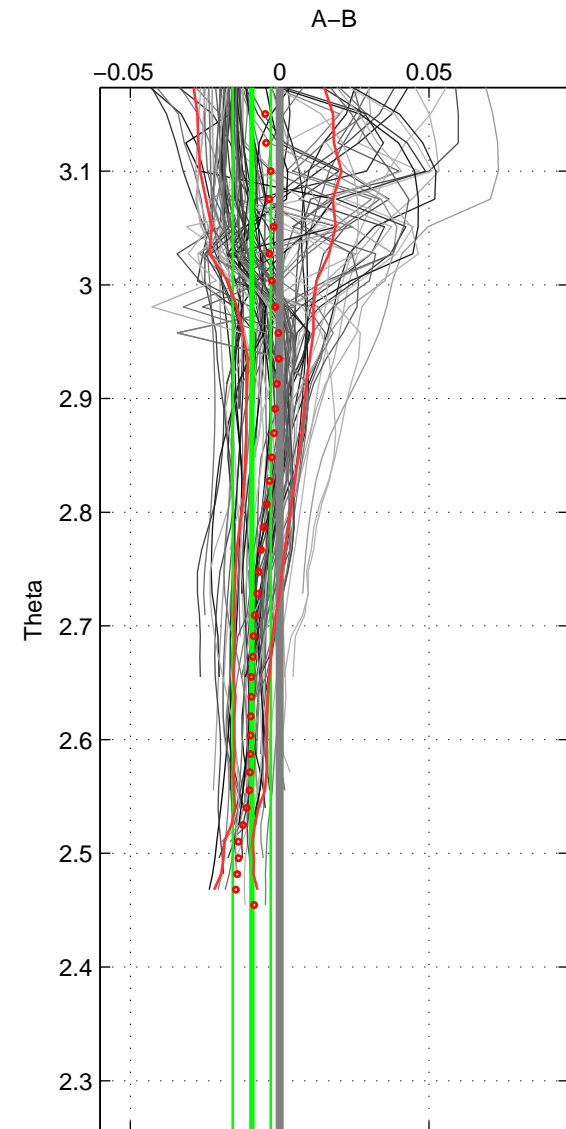

Cruise A (red). Date: May 1997 Cruisename: 152-06MT19970515

Cruise B (blue). Date: Jul 2001 Cruisename: 161-06MT20010717

\*\*\* "Favourite" values are means of spaces 1 2 3.

	Offset	O.StDev	Ratio	R.Stdev	Rating
SIGMA:	-0.011	0.004	1.000	0.000	5
THETA:	-0.009	0.006	1.000	0.000	5
DEPTH:	-0.009	0.006	1.000	0.000	5
FAV.:	-0.010	0.006	1.000	0.000	5

Profiles of A: 26  
 Profiles of B: 26  
 Diff profs : 95  
 WMoffset (A-B): -0.010832  
 WMoffset stdev: 0.0044216  
 WMratio (A/B): 0.99969  
 WMratio stdev: 0.00012642

Quality (1-5): 5

Profiles of A: 26  
 Profiles of B: 26  
 Diff profs : 95  
 WMoffset (A-B): -0.0092964  
 WMoffset stdev: 0.0063828  
 WMratio (A/B): 0.99973  
 WMratio stdev: 0.00018252

Quality (1-5): 5

Profiles of A: 26  
 Profiles of B: 26  
 Diff profs : 95  
 WMoffset (A-B): -0.0093832  
 WMoffset stdev: 0.0058446  
 WMratio (A/B): 0.99973  
 WMratio stdev: 0.00016722

Quality (1-5): 5