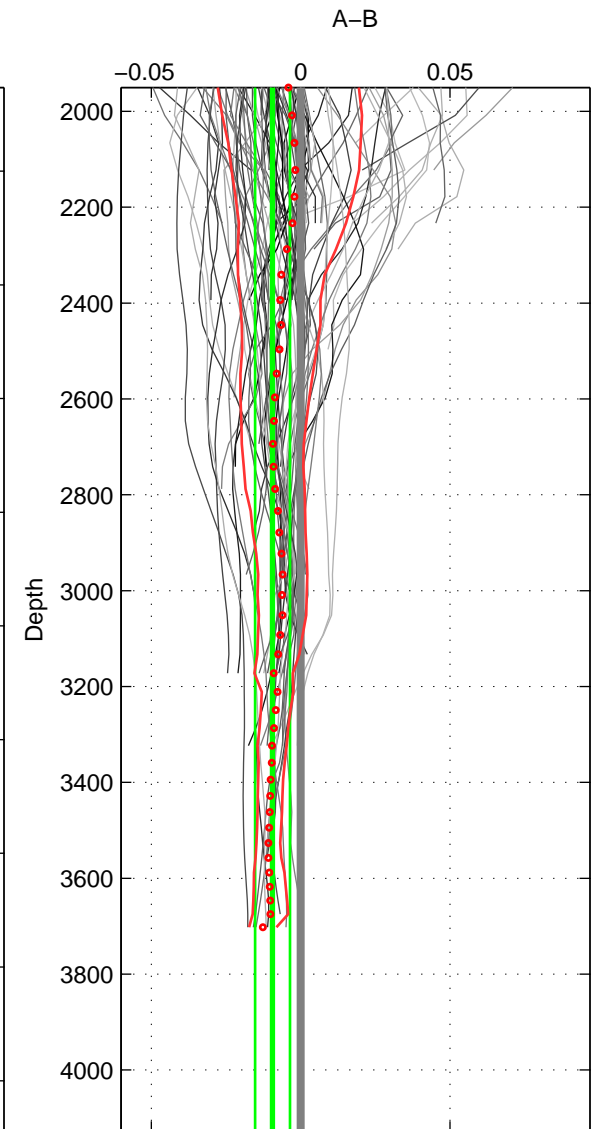

Cruise A (red). Date: May 1997 Cruisename: 152-06MT19970515

Cruise B (blue). Date: Jul 2001 Cruisename: 161-06MT20010717

\*\*\* "Favourite" values are means of spaces 1 2 3.

	Offset	O.StDev	Ratio	R.Stdev	Rating
SIGMA:	-0.011	0.004	1.000	0.000	5
THETA:	-0.009	0.006	1.000	0.000	5
DEPTH:	-0.009	0.006	1.000	0.000	5
FAV.:	-0.010	0.006	1.000	0.000	5

Profiles of A: 26  
 Profiles of B: 26  
 Diff profs : 95  
 WMoffset (A-B): -0.010832  
 WMoffset stdev: 0.0044216  
 WMratio (A/B): 0.99969  
 WMratio stdev: 0.00012642

Quality (1-5): 5

Profiles of A: 26  
 Profiles of B: 26  
 Diff profs : 95  
 WMoffset (A-B): -0.0092964  
 WMoffset stdev: 0.0063828  
 WMratio (A/B): 0.99973  
 WMratio stdev: 0.00018252

Quality (1-5): 5

Profiles of A: 26  
 Profiles of B: 26  
 Diff profs : 95  
 WMoffset (A-B): -0.0093832  
 WMoffset stdev: 0.0058446  
 WMratio (A/B): 0.99973  
 WMratio stdev: 0.00016722

Quality (1-5): 5