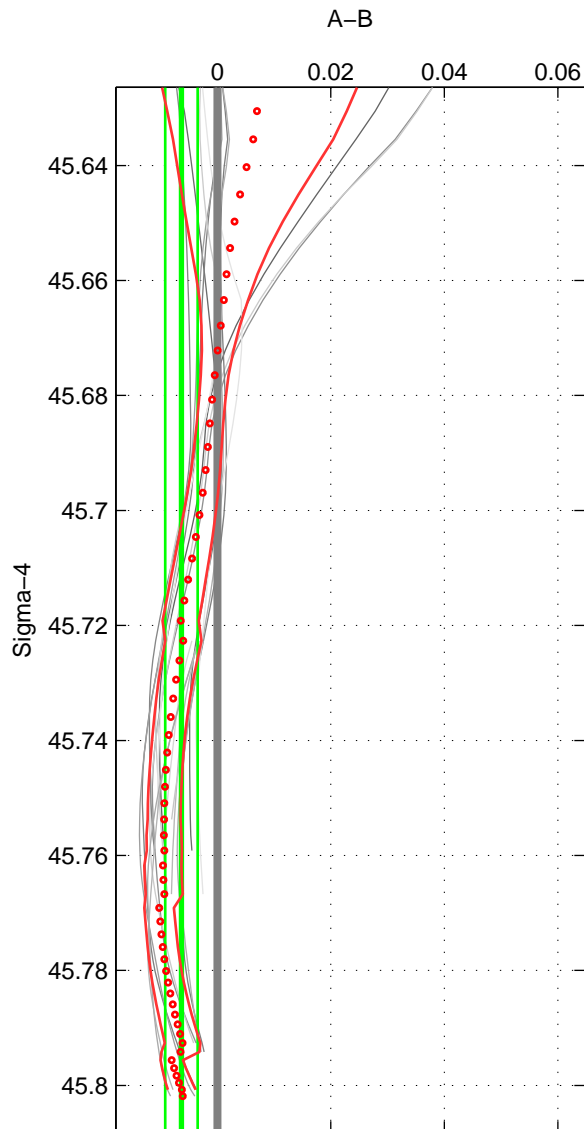

Cruise A (red). Date: Jan 2011 Cruisename: 280-45CE20110103  
 Cruise B (blue). Date: Sep 2007 Cruisename: 292-64PE20070830

\*\*\* "Favourite" values are means of spaces 1 2 3.

	Offset	O.StDev	Ratio	R.Stdev	Rating
SIGMA:	-0.006	0.003	1.000	0.000	4
THETA:	-0.007	0.003	1.000	0.000	4
DEPTH:	-0.006	0.003	1.000	0.000	4
FAV. :	-0.006	0.003	1.000	0.000	4

Profiles of A: 4  
 Profiles of B: 6  
 Diff profs : 17  
 WMoffset (A-B): -0.006338  
 WMoffset stdev: 0.0028521  
 WMratio (A/B): 0.99982  
 WMratio stdev: 8.1654e-05

Quality (1-5): 4

Profiles of A: 4  
 Profiles of B: 6  
 Diff profs : 18  
 WMoffset (A-B): -0.0066511  
 WMoffset stdev: 0.0030865  
 WMratio (A/B): 0.99981  
 WMratio stdev: 8.8359e-05

Quality (1-5): 4

Profiles of A: 4  
 Profiles of B: 6  
 Diff profs : 15  
 WMoffset (A-B): -0.0057934  
 WMoffset stdev: 0.0032807  
 WMratio (A/B): 0.99983  
 WMratio stdev: 9.3926e-05

Quality (1-5): 4