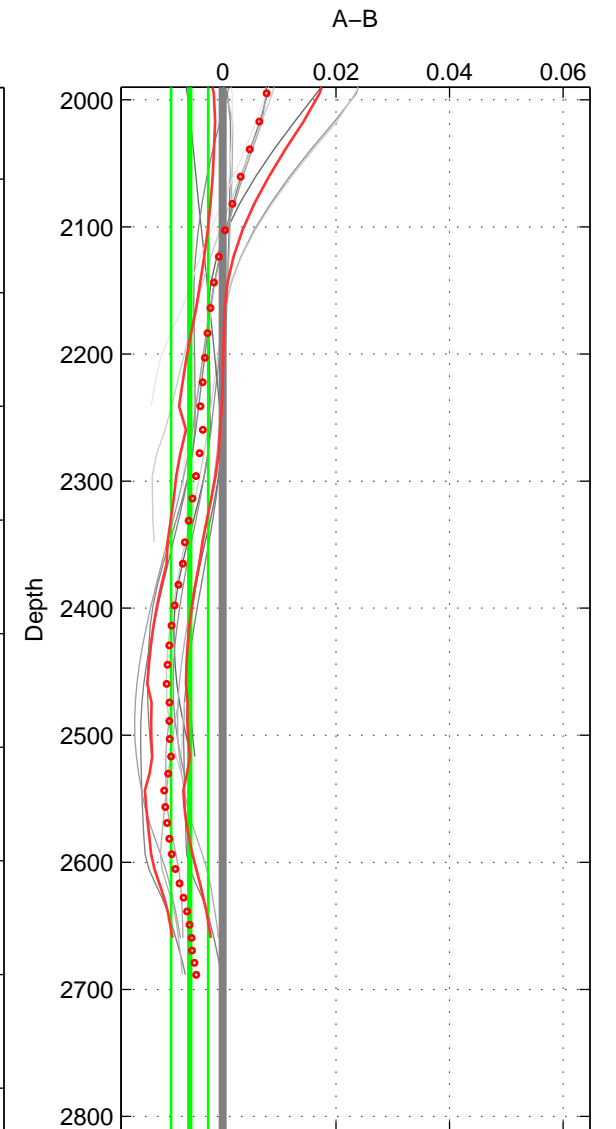

Cruise A (red). Date: Jan 2011 Cruisename: 280-45CE20110103  
 Cruise B (blue). Date: Sep 2007 Cruisename: 292-64PE20070830

\*\*\* "Favourite" values are means of spaces 1 2 3.

	Offset	O.StDev	Ratio	R.Stdev	Rating
SIGMA:	-0.006	0.003	1.000	0.000	4
THETA:	-0.007	0.003	1.000	0.000	4
DEPTH:	-0.006	0.003	1.000	0.000	4
FAV. :	-0.006	0.003	1.000	0.000	4

Profiles of A: 4  
 Profiles of B: 6  
 Diff profs : 17  
 WMoffset (A-B): -0.006338  
 WMoffset stdev: 0.0028521  
 WMratio (A/B): 0.99982  
 WMratio stdev: 8.1654e-05

Quality (1-5): 4

Profiles of A: 4  
 Profiles of B: 6  
 Diff profs : 18  
 WMoffset (A-B): -0.0066511  
 WMoffset stdev: 0.0030865  
 WMratio (A/B): 0.99981  
 WMratio stdev: 8.8359e-05

Quality (1-5): 4

Profiles of A: 4  
 Profiles of B: 6  
 Diff profs : 15  
 WMoffset (A-B): -0.0057934  
 WMoffset stdev: 0.0032807  
 WMratio (A/B): 0.99983  
 WMratio stdev: 9.3926e-05

Quality (1-5): 4