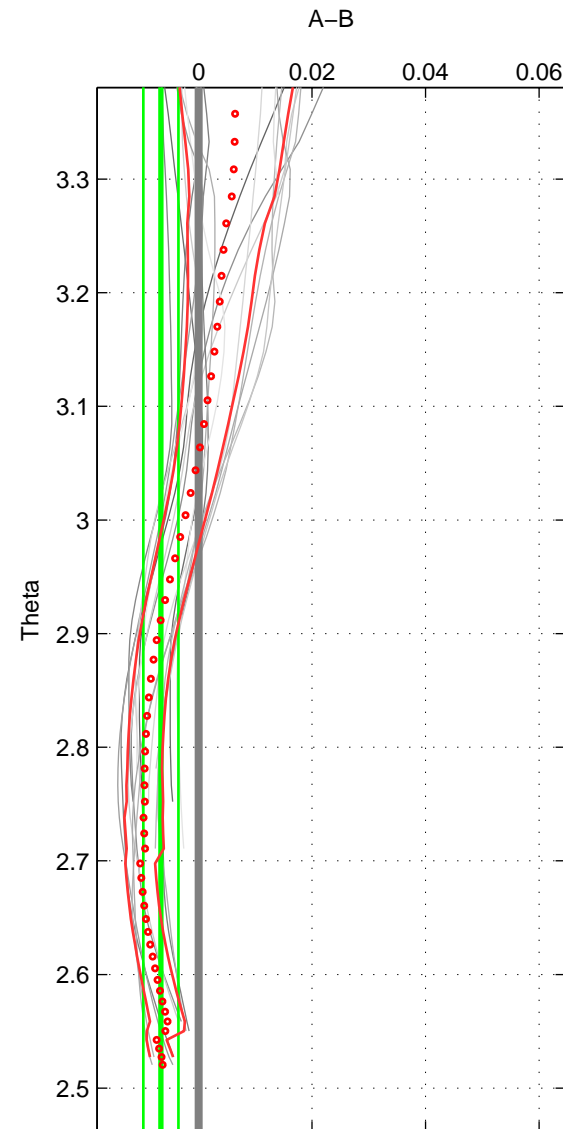

Cruise A (red). Date: Jan 2011 Cruisename: 280-45CE20110103  
 Cruise B (blue). Date: Sep 2007 Cruisename: 292-64PE20070830

\*\*\* "Favourite" values are means of spaces 1 2 3.

	Offset	O.StDev	Ratio	R.Stdev	Rating
SIGMA:	-0.006	0.003	1.000	0.000	4
THETA:	-0.007	0.003	1.000	0.000	4
DEPTH:	-0.006	0.003	1.000	0.000	4
FAV. :	-0.006	0.003	1.000	0.000	4

Profiles of A: 4  
 Profiles of B: 6  
 Diff profs : 17  
 WMoffset (A-B): -0.006338  
 WMoffset stdev: 0.0028521  
 WMratio (A/B): 0.99982  
 WMratio stdev: 8.1654e-05

Quality (1-5): 4

Profiles of A: 4  
 Profiles of B: 6  
 Diff profs : 18  
 WMoffset (A-B): -0.0066511  
 WMoffset stdev: 0.0030865  
 WMratio (A/B): 0.99981  
 WMratio stdev: 8.8359e-05

Quality (1-5): 4

Profiles of A: 4  
 Profiles of B: 6  
 Diff profs : 15  
 WMoffset (A-B): -0.0057934  
 WMoffset stdev: 0.0032807  
 WMratio (A/B): 0.99983  
 WMratio stdev: 9.3926e-05

Quality (1-5): 4