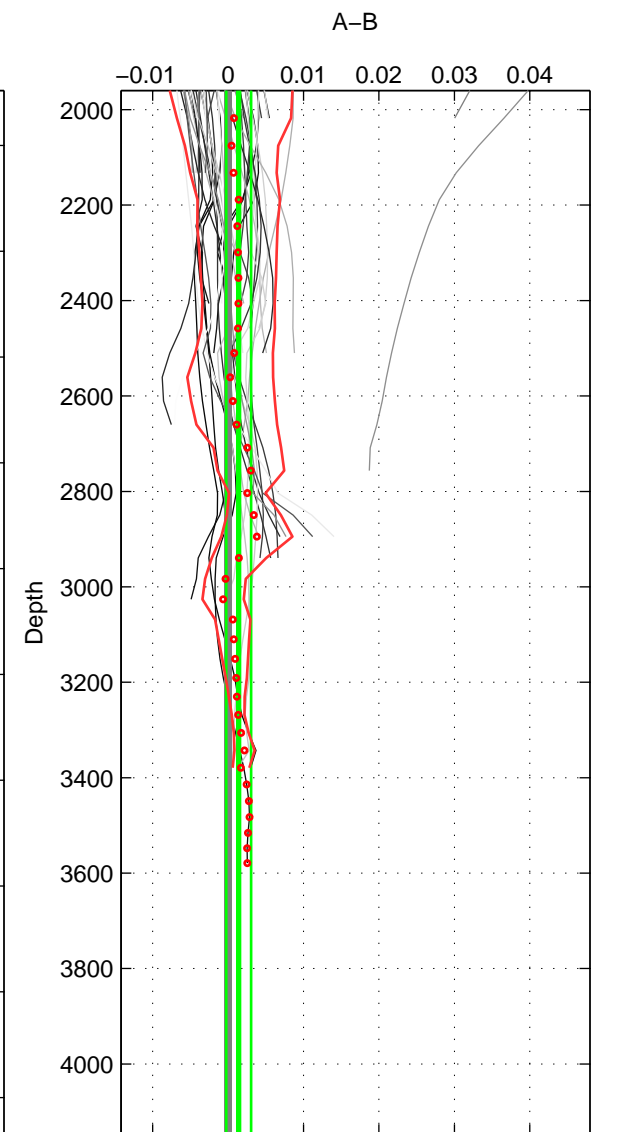

Cruise A (red). Date: Feb 1990 Cruisename: 138-06MT19900123

Cruise B (blue). Date: Apr 2010 Cruisename: 321-74JC20100319

*** "Favourite" values are means of spaces 1 2.

	Offset	O.StDev	Ratio	R.Stdev	Rating
SIGMA:	0.003	0.001	1.000	0.000	4
THETA:	0.002	0.001	1.000	0.000	4
DEPTH:	0.001	0.002	1.000	0.000	3
FAV.:	0.003	0.001	1.000	0.000	4

Profiles of A: 8
 Profiles of B: 14
 Diff profs : 52
 WMoffset (A-B): 0.0027422
 WMoffset stdev: 0.00093715
 WMratio (A/B): 1.0001
 WMratio stdev: 2.7046e-05

Quality (1-5): 4

Profiles of A: 8
 Profiles of B: 14
 Diff profs : 52
 WMoffset (A-B): 0.002279
 WMoffset stdev: 0.00073515
 WMratio (A/B): 1.0001
 WMratio stdev: 2.1216e-05

Quality (1-5): 4

Profiles of A: 8
 Profiles of B: 14
 Diff profs : 52
 WMoffset (A-B): 0.0014029
 WMoffset stdev: 0.00165
 WMratio (A/B): 1
 WMratio stdev: 4.7627e-05

Quality (1-5): 3