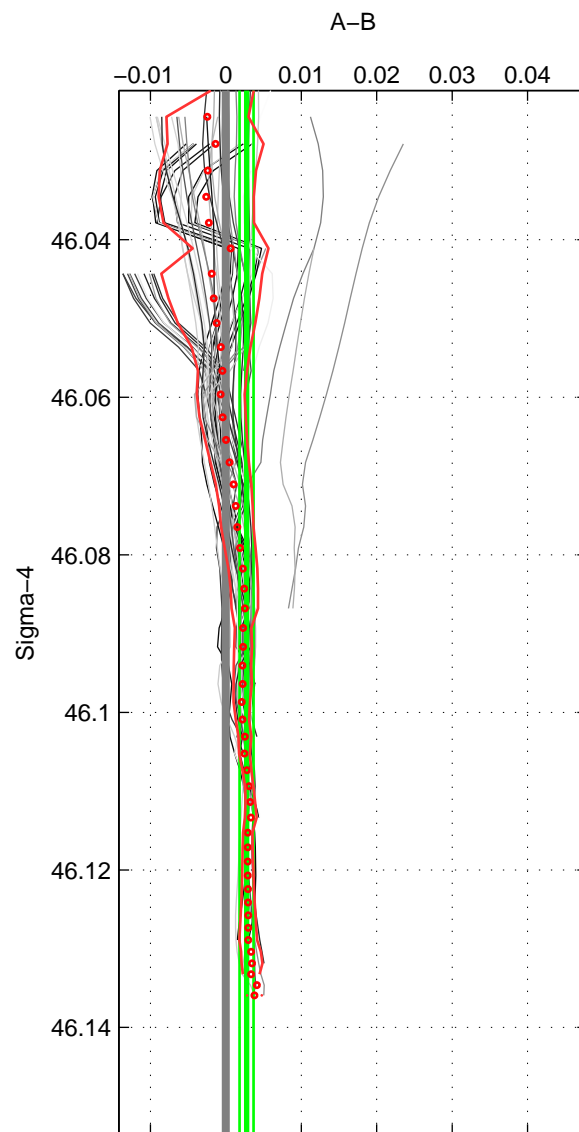

Cruise A (red). Date: Feb 1990 Cruisename: 138-06MT19900123

Cruise B (blue). Date: Apr 2010 Cruisename: 321-74JC20100319

*** "Favourite" values are means of spaces 1 2.

	Offset	O.StDev	Ratio	R.Stdev	Rating
SIGMA:	0.003	0.001	1.000	0.000	4
THETA:	0.002	0.001	1.000	0.000	4
DEPTH:	0.001	0.002	1.000	0.000	3
FAV.:	0.003	0.001	1.000	0.000	4

Profiles of A: 8
 Profiles of B: 14
 Diff profs : 52
 WMoffset (A-B): 0.0027422
 WMoffset stdev: 0.00093715
 WMratio (A/B): 1.0001
 WMratio stdev: 2.7046e-05

Quality (1-5): 4

Profiles of A: 8
 Profiles of B: 14
 Diff profs : 52
 WMoffset (A-B): 0.002279
 WMoffset stdev: 0.00073515
 WMratio (A/B): 1.0001
 WMratio stdev: 2.1216e-05

Quality (1-5): 4

Profiles of A: 8
 Profiles of B: 14
 Diff profs : 52
 WMoffset (A-B): 0.0014029
 WMoffset stdev: 0.00165
 WMratio (A/B): 1
 WMratio stdev: 4.7627e-05

Quality (1-5): 3