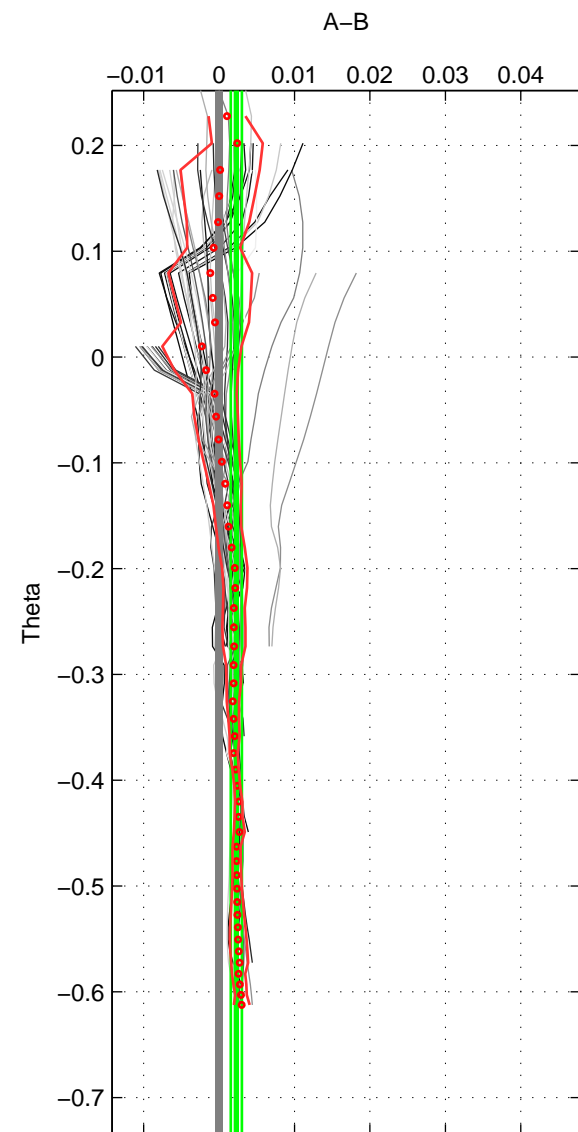

Cruise A (red). Date: Feb 1990 Cruisename: 138-06MT19900123

Cruise B (blue). Date: Apr 2010 Cruisename: 321-74JC20100319

*** "Favourite" values are means of spaces 1 2.

	Offset	O.StDev	Ratio	R.Stdev	Rating
SIGMA:	0.003	0.001	1.000	0.000	4
THETA:	0.002	0.001	1.000	0.000	4
DEPTH:	0.001	0.002	1.000	0.000	3
FAV.:	0.003	0.001	1.000	0.000	4

Profiles of A: 8
 Profiles of B: 14
 Diff profs : 52
 WMoffset (A-B): 0.0027422
 WMoffset stdev: 0.00093715
 WMratio (A/B): 1.0001
 WMratio stdev: 2.7046e-05

Quality (1-5): 4

Profiles of A: 8
 Profiles of B: 14
 Diff profs : 52
 WMoffset (A-B): 0.002279
 WMoffset stdev: 0.00073515
 WMratio (A/B): 1.0001
 WMratio stdev: 2.1216e-05

Quality (1-5): 4

Profiles of A: 8
 Profiles of B: 14
 Diff profs : 52
 WMoffset (A-B): 0.0014029
 WMoffset stdev: 0.00165
 WMratio (A/B): 1
 WMratio stdev: 4.7627e-05

Quality (1-5): 3