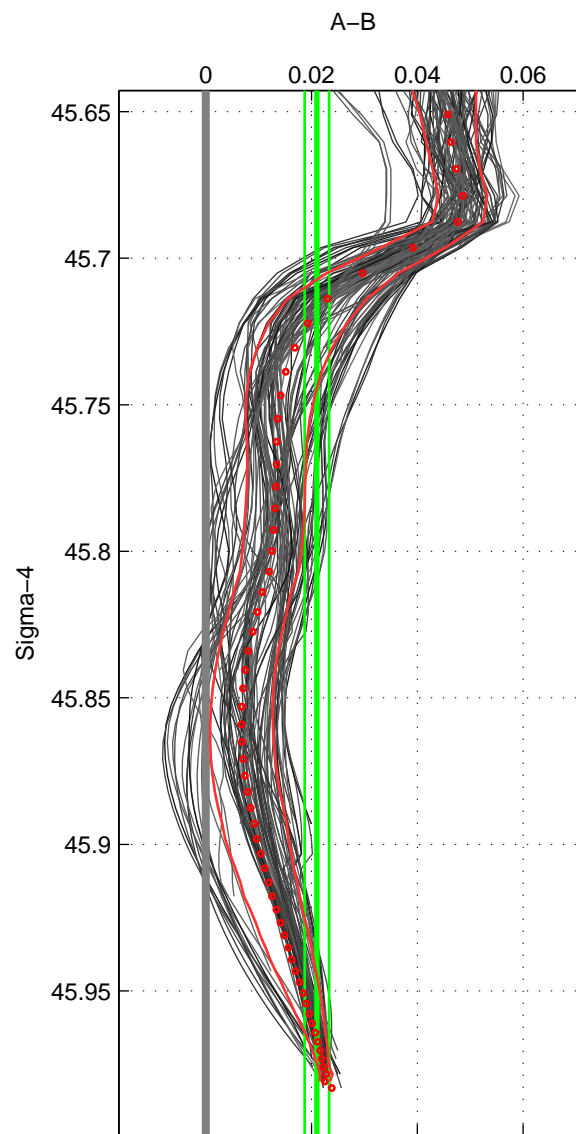

Cruise A (red). Date: Jul 2009 Cruisename: 136-06MM20090714

Cruise B (blue). Date: Jul 1999 Cruisename: 157-06MT19990711

\*\*\* "Favourite" values are means of spaces 1 2 3.

	Offset	O.StDev	Ratio	R.Stdev	Rating
SIGMA:	0.021	0.002	1.001	0.000	5
THETA:	0.019	0.004	1.001	0.000	5
DEPTH:	0.017	0.006	1.000	0.000	5
FAV.:	0.019	0.004	1.001	0.000	5

Profiles of A: 23  
 Profiles of B: 28  
 Diff profs : 100  
 WMoffset (A-B): 0.02102  
 WMoffset stdev: 0.0023257  
 WMratio (A/B): 1.0006  
 WMratio stdev: 6.6726e-05

Quality (1-5): 5

Profiles of A: 23  
 Profiles of B: 28  
 Diff profs : 100  
 WMoffset (A-B): 0.018679  
 WMoffset stdev: 0.0042529  
 WMratio (A/B): 1.0005  
 WMratio stdev: 0.00012196

Quality (1-5): 5

Profiles of A: 23  
 Profiles of B: 28  
 Diff profs : 100  
 WMoffset (A-B): 0.016979  
 WMoffset stdev: 0.0063038  
 WMratio (A/B): 1.0005  
 WMratio stdev: 0.00018076

Quality (1-5): 5