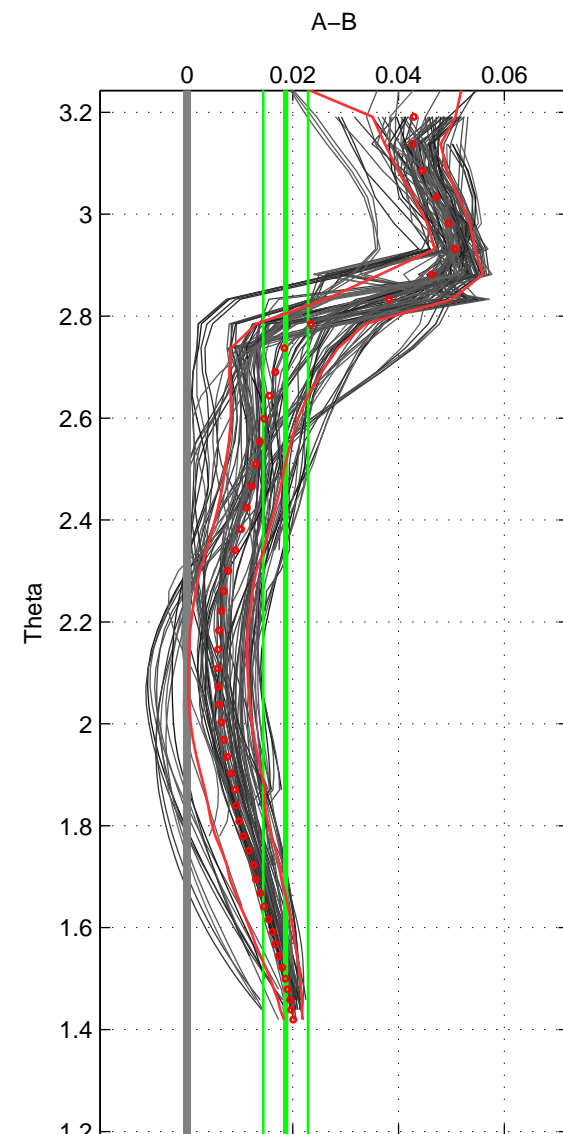

Cruise A (red). Date: Jul 2009 Cruisename: 136-06MM20090714

Cruise B (blue). Date: Jul 1999 Cruisename: 157-06MT19990711

\*\*\* "Favourite" values are means of spaces 1 2 3.

	Offset	O.StDev	Ratio	R.Stdev	Rating
SIGMA:	0.021	0.002	1.001	0.000	5
THETA:	0.019	0.004	1.001	0.000	5
DEPTH:	0.017	0.006	1.000	0.000	5
FAV.:	0.019	0.004	1.001	0.000	5

Profiles of A: 23  
 Profiles of B: 28  
 Diff profs : 100  
 WMoffset (A-B): 0.02102  
 WMoffset stdev: 0.0023257  
 WMratio (A/B): 1.0006  
 WMratio stdev: 6.6726e-05

Quality (1-5): 5

Profiles of A: 23  
 Profiles of B: 28  
 Diff profs : 100  
 WMoffset (A-B): 0.018679  
 WMoffset stdev: 0.0042529  
 WMratio (A/B): 1.0005  
 WMratio stdev: 0.00012196

Quality (1-5): 5

Profiles of A: 23  
 Profiles of B: 28  
 Diff profs : 100  
 WMoffset (A-B): 0.016979  
 WMoffset stdev: 0.0063038  
 WMratio (A/B): 1.0005  
 WMratio stdev: 0.00018076

Quality (1-5): 5