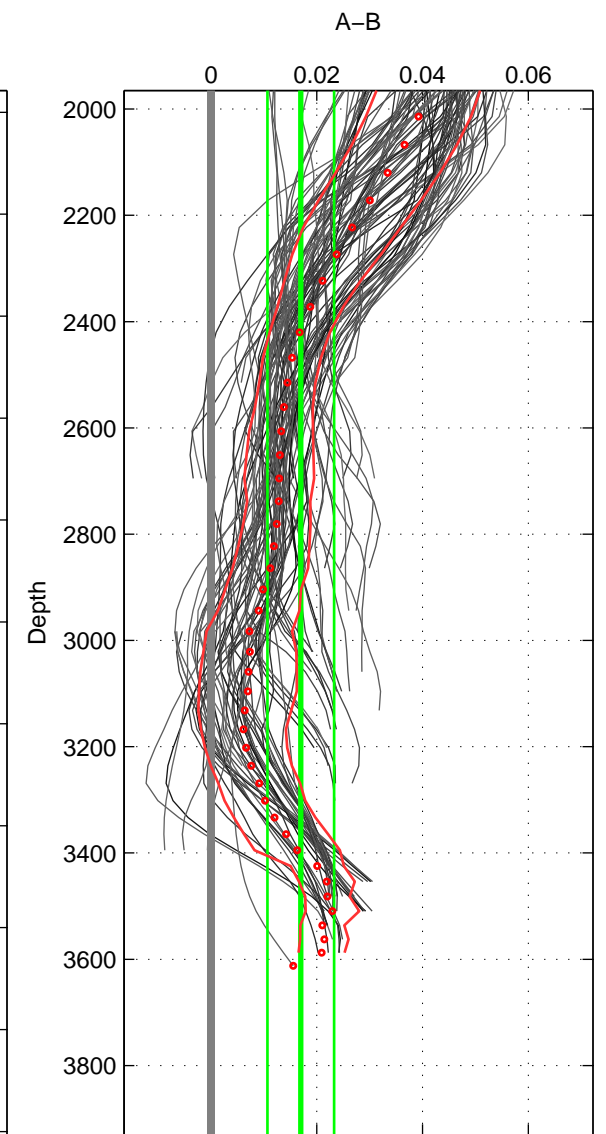

Cruise A (red). Date: Jul 2009 Cruisename: 136-06MM20090714

Cruise B (blue). Date: Jul 1999 Cruisename: 157-06MT19990711

\*\*\* "Favourite" values are means of spaces 1 2 3.

	Offset	O.StDev	Ratio	R.Stdev	Rating
SIGMA:	0.021	0.002	1.001	0.000	5
THETA:	0.019	0.004	1.001	0.000	5
DEPTH:	0.017	0.006	1.000	0.000	5
FAV.:	0.019	0.004	1.001	0.000	5

Profiles of A: 23  
 Profiles of B: 28  
 Diff profs : 100  
 WMoffset (A-B): 0.02102  
 WMoffset stdev: 0.0023257  
 WMratio (A/B): 1.0006  
 WMratio stdev: 6.6726e-05

Quality (1-5): 5

Profiles of A: 23  
 Profiles of B: 28  
 Diff profs : 100  
 WMoffset (A-B): 0.018679  
 WMoffset stdev: 0.0042529  
 WMratio (A/B): 1.0005  
 WMratio stdev: 0.00012196

Quality (1-5): 5

Profiles of A: 23  
 Profiles of B: 28  
 Diff profs : 100  
 WMoffset (A-B): 0.016979  
 WMoffset stdev: 0.0063038  
 WMratio (A/B): 1.0005  
 WMratio stdev: 0.00018076

Quality (1-5): 5