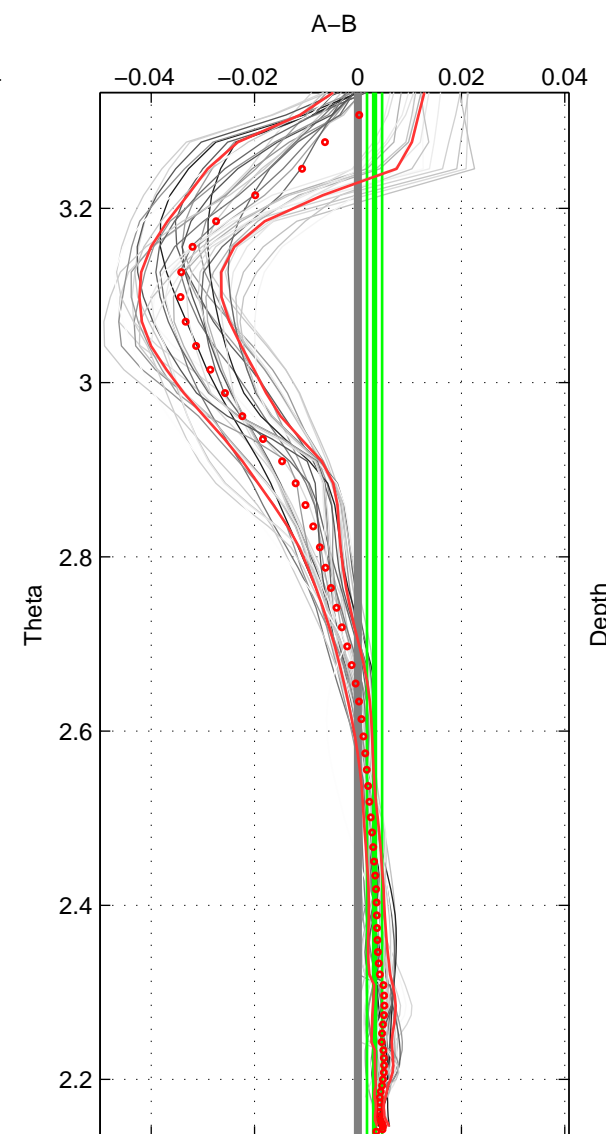

Cruise A (red). Date: Jun 2006 Cruisename: 135-06MM20060523

Cruise B (blue). Date: Jun 1997 Cruisename: 153-06MT19970611

*** "Favourite" values are means of spaces 1 2 3.

	Offset	O.StDev	Ratio	R.Stdev	Rating
SIGMA:	0.002	0.002	1.000	0.000	5
THETA:	0.003	0.001	1.000	0.000	5
DEPTH:	0.003	0.002	1.000	0.000	5
FAV.:	0.003	0.002	1.000	0.000	5

Profiles of A: 9
 Profiles of B: 6
 Diff profs : 39
 WMoffset (A-B): 0.0019818
 WMoffset stdev: 0.0022703
 WMratio (A/B): 1.0001
 WMratio stdev: 6.4987e-05

Quality (1-5): 5

Profiles of A: 9
 Profiles of B: 6
 Diff profs : 39
 WMoffset (A-B): 0.0032174
 WMoffset stdev: 0.0014442
 WMratio (A/B): 1.0001
 WMratio stdev: 4.1362e-05

Quality (1-5): 5

Profiles of A: 9
 Profiles of B: 6
 Diff profs : 39
 WMoffset (A-B): 0.0033002
 WMoffset stdev: 0.0018212
 WMratio (A/B): 1.0001
 WMratio stdev: 5.2167e-05

Quality (1-5): 5