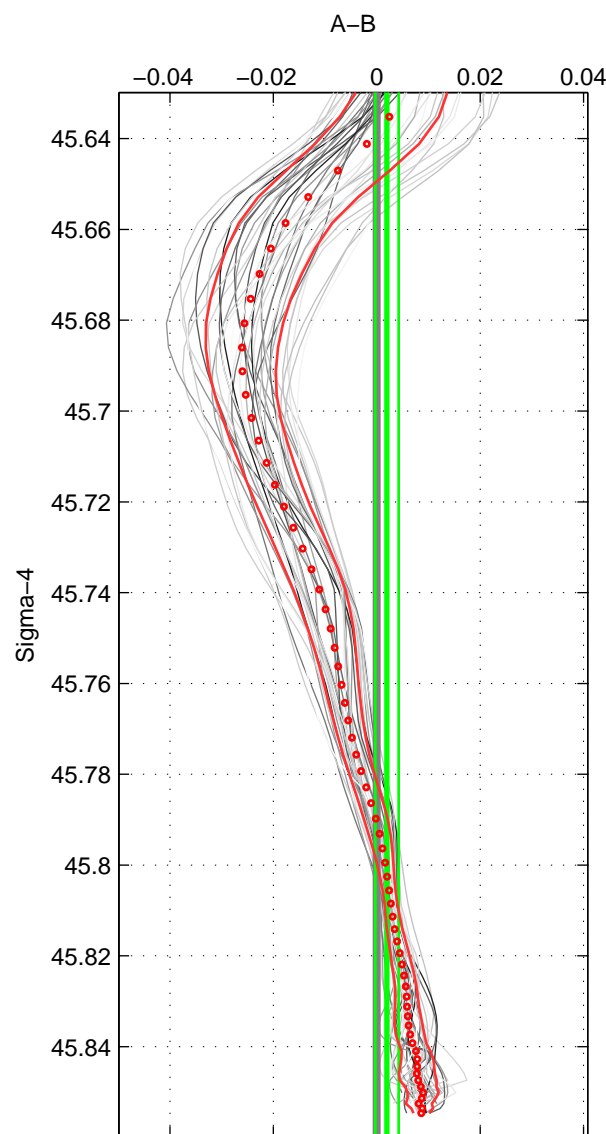

Cruise A (red). Date: Jun 2006 Cruisename: 135-06MM20060523

Cruise B (blue). Date: Jun 1997 Cruisename: 153-06MT19970611

*** "Favourite" values are means of spaces 1 2 3.

	Offset	O.StDev	Ratio	R.Stdev	Rating
SIGMA:	0.002	0.002	1.000	0.000	5
THETA:	0.003	0.001	1.000	0.000	5
DEPTH:	0.003	0.002	1.000	0.000	5
FAV.:	0.003	0.002	1.000	0.000	5

Profiles of A: 9
 Profiles of B: 6
 Diff profs : 39
 WMoffset (A-B): 0.0019818
 WMoffset stdev: 0.0022703
 WMratio (A/B): 1.0001
 WMratio stdev: 6.4987e-05

Quality (1-5): 5

Profiles of A: 9
 Profiles of B: 6
 Diff profs : 39
 WMoffset (A-B): 0.0032174
 WMoffset stdev: 0.0014442
 WMratio (A/B): 1.0001
 WMratio stdev: 4.1362e-05

Quality (1-5): 5

Profiles of A: 9
 Profiles of B: 6
 Diff profs : 39
 WMoffset (A-B): 0.0033002
 WMoffset stdev: 0.0018212
 WMratio (A/B): 1.0001
 WMratio stdev: 5.2167e-05

Quality (1-5): 5