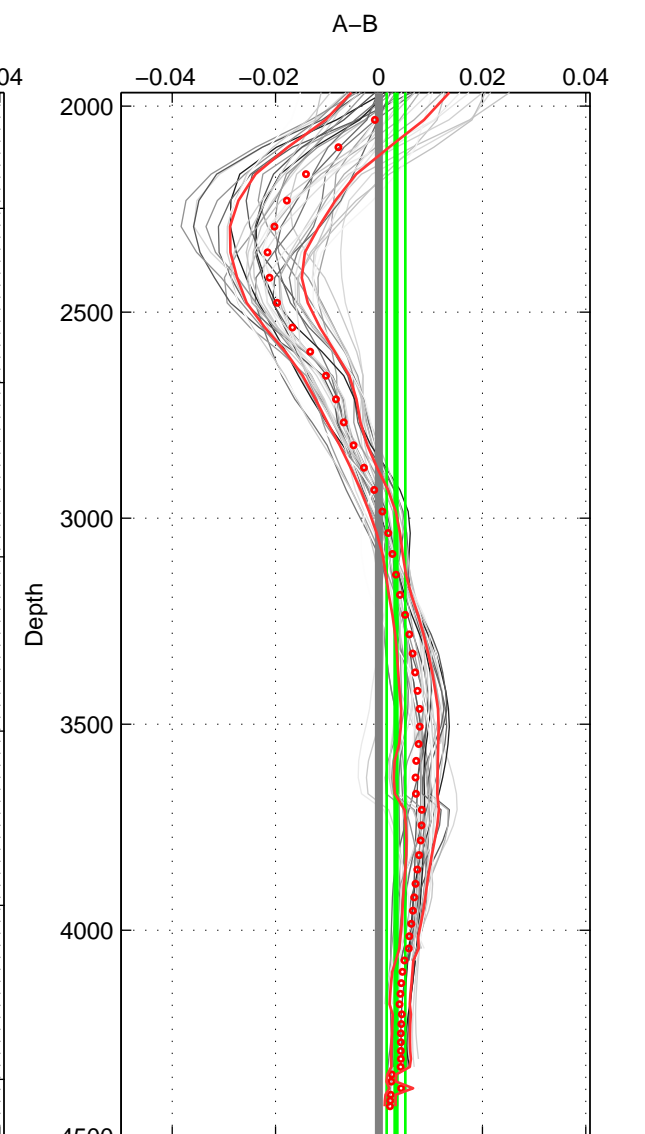

Cruise A (red). Date: Jun 2006 Cruisename: 135-06MM20060523

Cruise B (blue). Date: Jun 1997 Cruisename: 153-06MT19970611

*** "Favourite" values are means of spaces 1 2 3.

	Offset	O.StDev	Ratio	R.Stdev	Rating
SIGMA:	0.002	0.002	1.000	0.000	5
THETA:	0.003	0.001	1.000	0.000	5
DEPTH:	0.003	0.002	1.000	0.000	5
FAV.:	0.003	0.002	1.000	0.000	5

Profiles of A: 9
 Profiles of B: 6
 Diff profs : 39
 WMoffset (A-B): 0.0019818
 WMoffset stdev: 0.0022703
 WMratio (A/B): 1.0001
 WMratio stdev: 6.4987e-05

Quality (1-5): 5

Profiles of A: 9
 Profiles of B: 6
 Diff profs : 39
 WMoffset (A-B): 0.0032174
 WMoffset stdev: 0.0014442
 WMratio (A/B): 1.0001
 WMratio stdev: 4.1362e-05

Quality (1-5): 5

Profiles of A: 9
 Profiles of B: 6
 Diff profs : 39
 WMoffset (A-B): 0.0033002
 WMoffset stdev: 0.0018212
 WMratio (A/B): 1.0001
 WMratio stdev: 5.2167e-05

Quality (1-5): 5