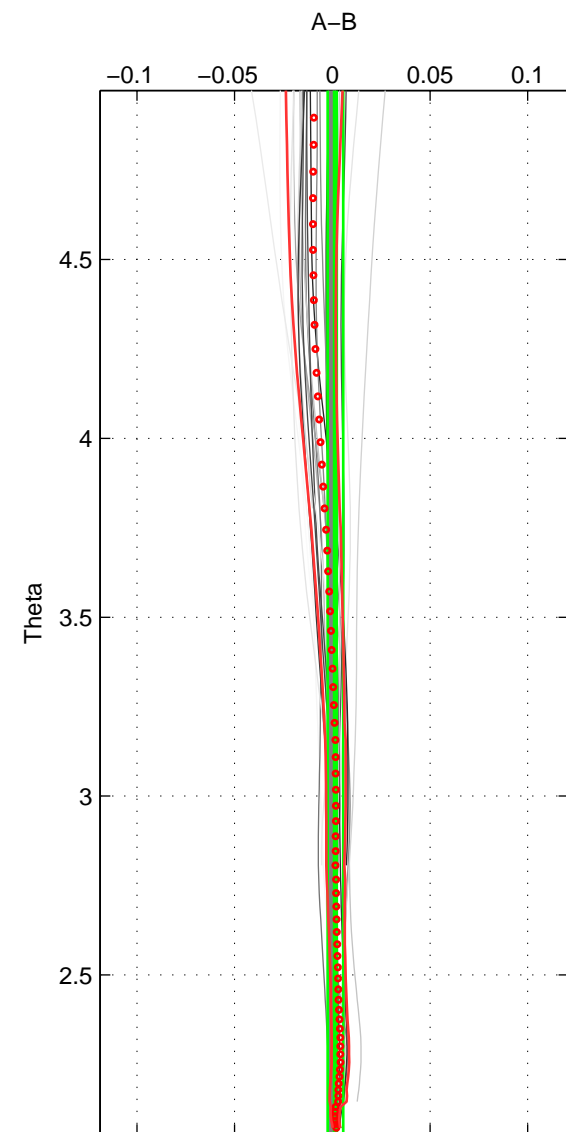

Cruise A (red). Date: Mar 2004 Cruisename: 168-06MT20040311

Cruise B (blue). Date: Jun 1989 Cruisename: 268-35LU19890509

*** "Favourite" values are means of spaces 1 2 3.

	Offset	O.StDev	Ratio	R.Stdev	Rating
SIGMA:	0.004	0.007	1.000	0.000	5
THETA:	0.002	0.004	1.000	0.000	5
DEPTH:	0.000	0.004	1.000	0.000	5
FAV.:	0.002	0.005	1.000	0.000	5

Profiles of A: 3
 Profiles of B: 11
 Diff profs : 22
 WMoffset (A-B): 0.0038322
 WMoffset stdev: 0.0066831
 WMratio (A/B): 1.0001
 WMratio stdev: 0.0001914

Quality (1-5): 5

Profiles of A: 3
 Profiles of B: 11
 Diff profs : 22
 WMoffset (A-B): 0.001614
 WMoffset stdev: 0.0039598
 WMratio (A/B): 1
 WMratio stdev: 0.00011341

Quality (1-5): 5

Profiles of A: 3
 Profiles of B: 11
 Diff profs : 22
 WMoffset (A-B): 0.00034935
 WMoffset stdev: 0.0038961
 WMratio (A/B): 1
 WMratio stdev: 0.00011165

Quality (1-5): 5