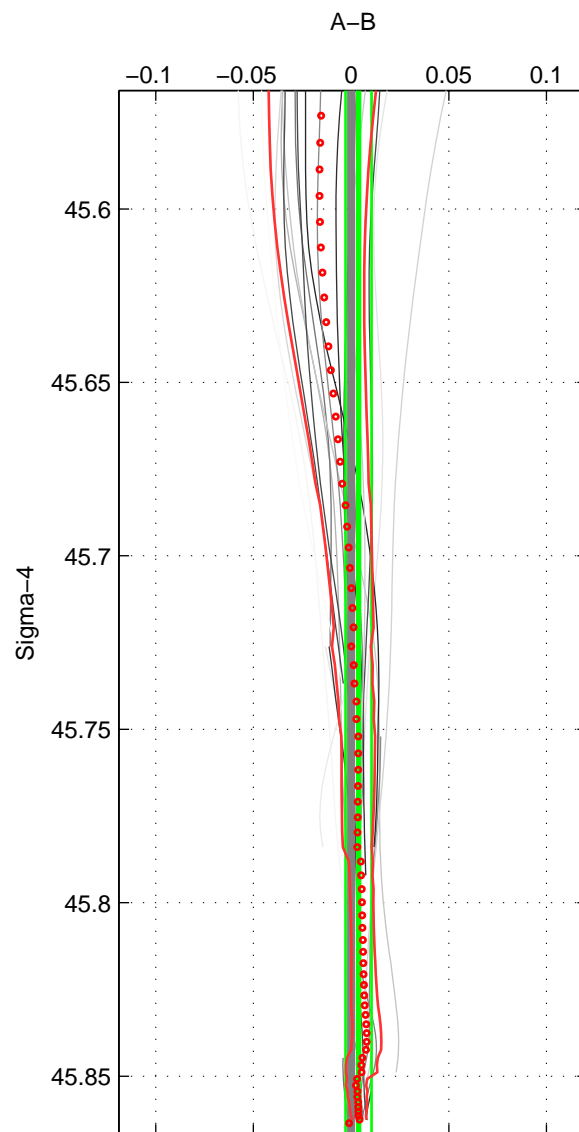

Cruise A (red). Date: Mar 2004 Cruisename: 168-06MT20040311

Cruise B (blue). Date: Jun 1989 Cruisename: 268-35LU19890509

*** "Favourite" values are means of spaces 1 2 3.

	Offset	O.StDev	Ratio	R.Stdev	Rating
SIGMA:	0.004	0.007	1.000	0.000	5
THETA:	0.002	0.004	1.000	0.000	5
DEPTH:	0.000	0.004	1.000	0.000	5
FAV.:	0.002	0.005	1.000	0.000	5

Profiles of A: 3
 Profiles of B: 11
 Diff profs : 22
 WMoffset (A-B): 0.0038322
 WMoffset stdev: 0.0066831
 WMratio (A/B): 1.0001
 WMratio stdev: 0.0001914

Quality (1-5): 5

Profiles of A: 3
 Profiles of B: 11
 Diff profs : 22
 WMoffset (A-B): 0.001614
 WMoffset stdev: 0.0039598
 WMratio (A/B): 1
 WMratio stdev: 0.00011341

Quality (1-5): 5

Profiles of A: 3
 Profiles of B: 11
 Diff profs : 22
 WMoffset (A-B): 0.00034935
 WMoffset stdev: 0.0038961
 WMratio (A/B): 1
 WMratio stdev: 0.00011165

Quality (1-5): 5