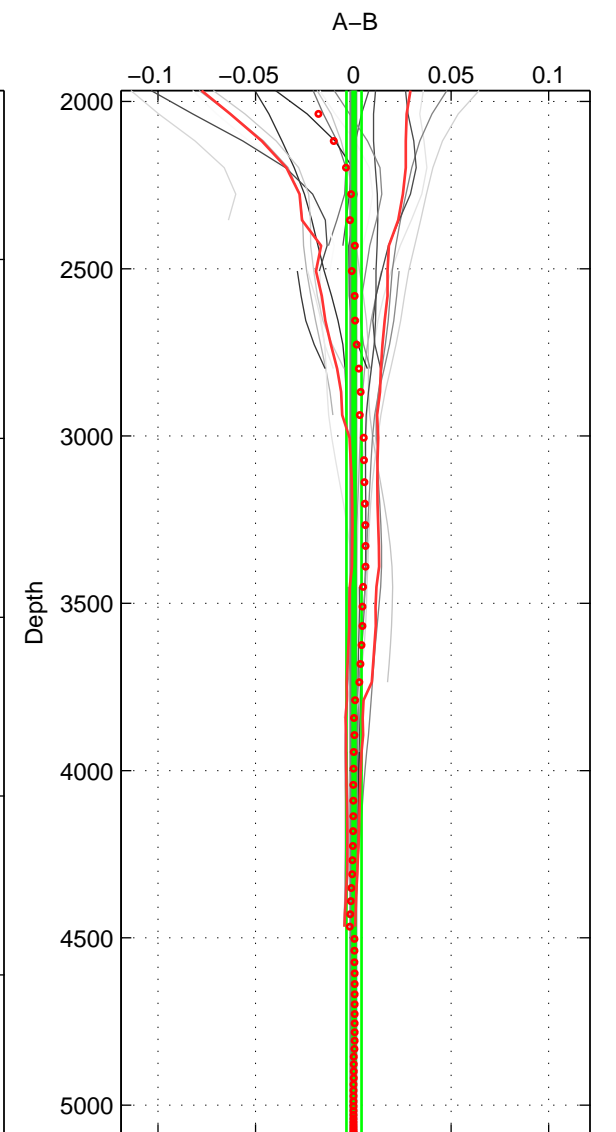

Cruise A (red). Date: Mar 2004 Cruisename: 168-06MT20040311

Cruise B (blue). Date: Jun 1989 Cruisename: 268-35LU19890509

*** "Favourite" values are means of spaces 1 2 3.

	Offset	O.StDev	Ratio	R.Stdev	Rating
SIGMA:	0.004	0.007	1.000	0.000	5
THETA:	0.002	0.004	1.000	0.000	5
DEPTH:	0.000	0.004	1.000	0.000	5
FAV.:	0.002	0.005	1.000	0.000	5

Profiles of A: 3
 Profiles of B: 11
 Diff profs : 22
 WMoffset (A-B): 0.0038322
 WMoffset stdev: 0.0066831
 WMratio (A/B): 1.0001
 WMratio stdev: 0.0001914

Quality (1-5): 5

Profiles of A: 3
 Profiles of B: 11
 Diff profs : 22
 WMoffset (A-B): 0.001614
 WMoffset stdev: 0.0039598
 WMratio (A/B): 1
 WMratio stdev: 0.00011341

Quality (1-5): 5

Profiles of A: 3
 Profiles of B: 11
 Diff profs : 22
 WMoffset (A-B): 0.00034935
 WMoffset stdev: 0.0038961
 WMratio (A/B): 1
 WMratio stdev: 0.00011165

Quality (1-5): 5