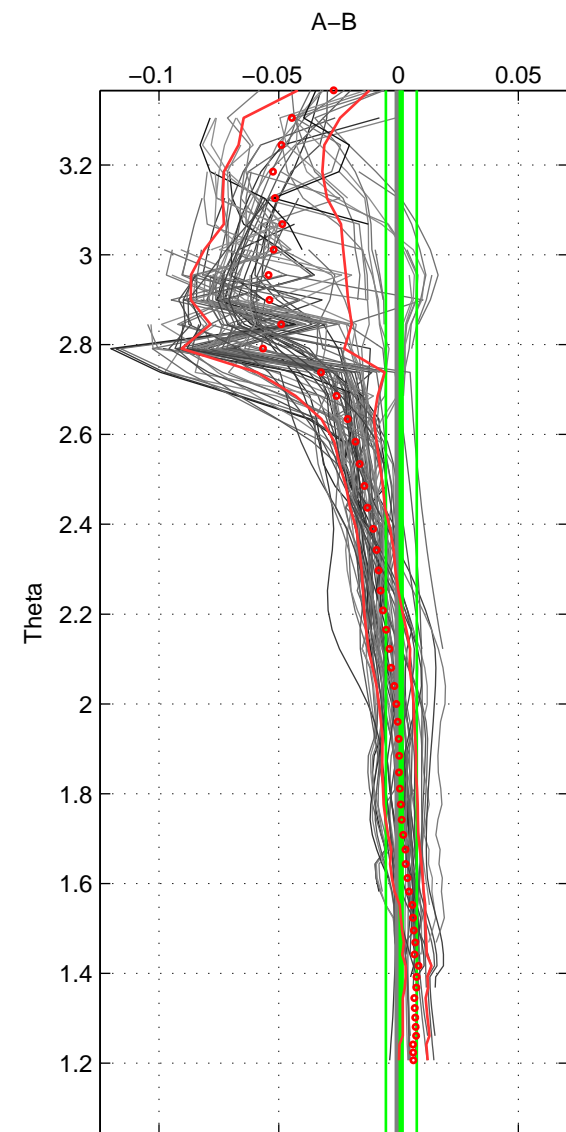

Cruise A (red). Date: Jul 1997 Cruisename: 154-06MT19970707

Cruise B (blue). Date: Jul 1981 Cruisename: 220-316N19810401

\*\*\* "Favourite" values are means of spaces 1 2 3.

	Offset	O.StDev	Ratio	R.Stdev	Rating
SIGMA:	0.001	0.007	1.000	0.000	5
THETA:	0.001	0.006	1.000	0.000	5
DEPTH:	-0.006	0.005	1.000	0.000	5
FAV.:	-0.001	0.006	1.000	0.000	5

Profiles of A: 53  
 Profiles of B: 29  
 Diff profs : 96  
 WMoffset (A-B): 0.0010008  
 WMoffset stdev: 0.0067186  
 WMratio (A/B): 1  
 WMratio stdev: 0.00019261

Quality (1-5): 5

Profiles of A: 53  
 Profiles of B: 29  
 Diff profs : 96  
 WMoffset (A-B): 0.001095  
 WMoffset stdev: 0.0064326  
 WMratio (A/B): 1  
 WMratio stdev: 0.0001844

Quality (1-5): 5

Profiles of A: 53  
 Profiles of B: 29  
 Diff profs : 96  
 WMoffset (A-B): -0.0055251  
 WMoffset stdev: 0.0054422  
 WMratio (A/B): 0.99984  
 WMratio stdev: 0.00015596

Quality (1-5): 5