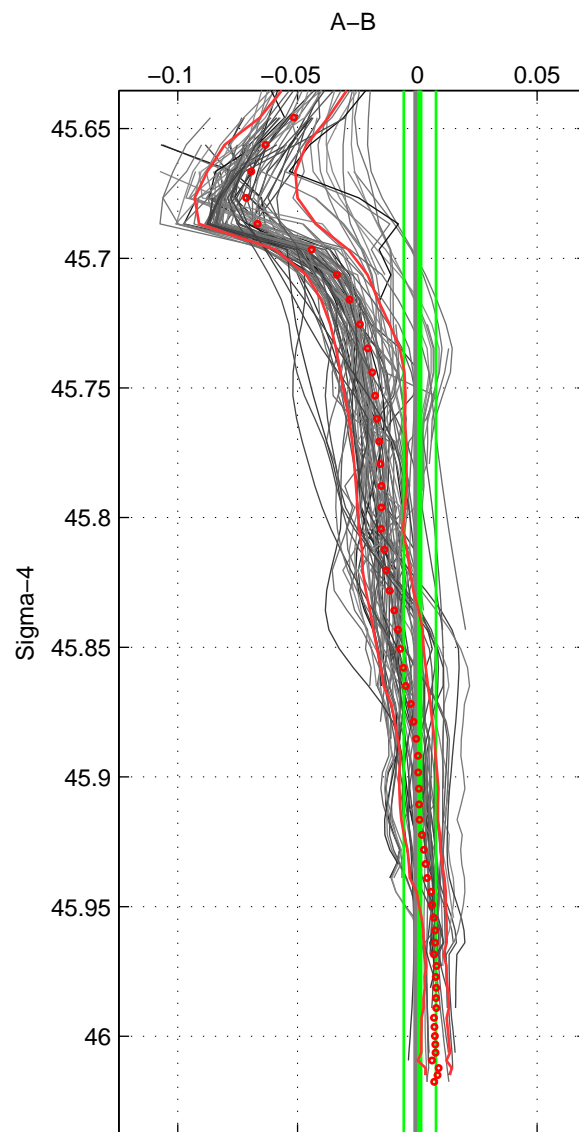

Cruise A (red). Date: Jul 1997 Cruisename: 154-06MT19970707

Cruise B (blue). Date: Jul 1981 Cruisename: 220-316N19810401

\*\*\* "Favourite" values are means of spaces 1 2 3.

	Offset	O.StDev	Ratio	R.Stdev	Rating
SIGMA:	0.001	0.007	1.000	0.000	5
THETA:	0.001	0.006	1.000	0.000	5
DEPTH:	-0.006	0.005	1.000	0.000	5
FAV.:	-0.001	0.006	1.000	0.000	5

Profiles of A: 53  
 Profiles of B: 29  
 Diff profs : 96  
 WMoffset (A-B): 0.0010008  
 WMoffset stdev: 0.0067186  
 WMratio (A/B): 1  
 WMratio stdev: 0.00019261

Quality (1-5): 5

Profiles of A: 53  
 Profiles of B: 29  
 Diff profs : 96  
 WMoffset (A-B): 0.001095  
 WMoffset stdev: 0.0064326  
 WMratio (A/B): 1  
 WMratio stdev: 0.0001844

Quality (1-5): 5

Profiles of A: 53  
 Profiles of B: 29  
 Diff profs : 96  
 WMoffset (A-B): -0.0055251  
 WMoffset stdev: 0.0054422  
 WMratio (A/B): 0.99984  
 WMratio stdev: 0.00015596

Quality (1-5): 5