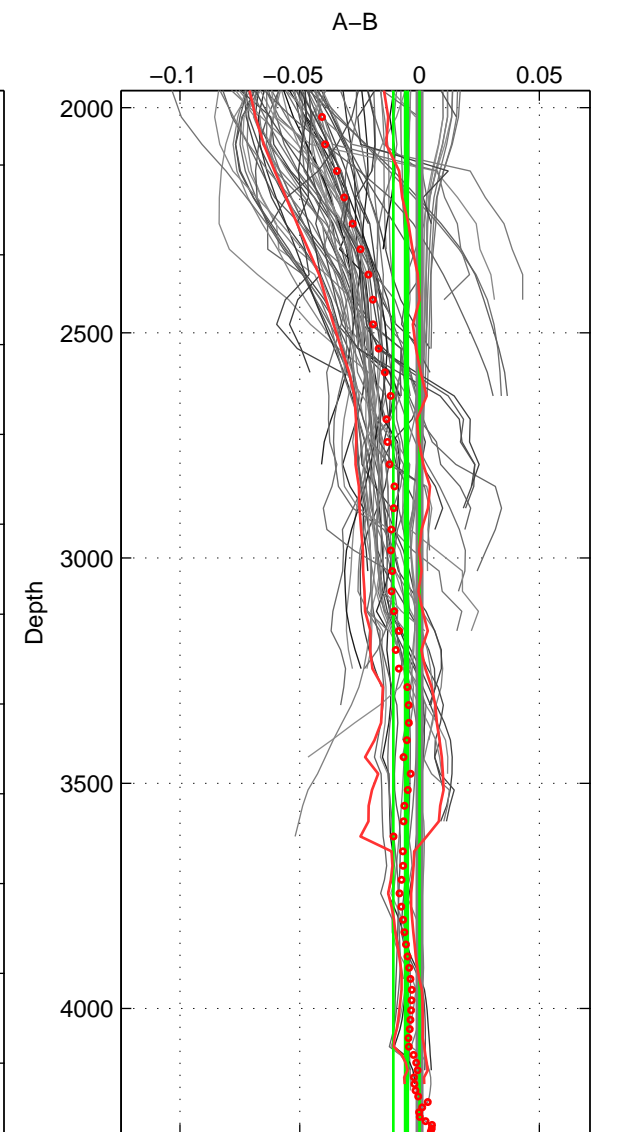

Cruise A (red). Date: Jul 1997 Cruisename: 154-06MT19970707

Cruise B (blue). Date: Jul 1981 Cruisename: 220-316N19810401

\*\*\* "Favourite" values are means of spaces 1 2 3.

	Offset	O.StDev	Ratio	R.Stdev	Rating
SIGMA:	0.001	0.007	1.000	0.000	5
THETA:	0.001	0.006	1.000	0.000	5
DEPTH:	-0.006	0.005	1.000	0.000	5
FAV.:	-0.001	0.006	1.000	0.000	5

Profiles of A: 53  
 Profiles of B: 29  
 Diff profs : 96  
 WMoffset (A-B): 0.0010008  
 WMoffset stdev: 0.0067186  
 WMratio (A/B): 1  
 WMratio stdev: 0.00019261

Quality (1-5): 5

Profiles of A: 53  
 Profiles of B: 29  
 Diff profs : 96  
 WMoffset (A-B): 0.001095  
 WMoffset stdev: 0.0064326  
 WMratio (A/B): 1  
 WMratio stdev: 0.0001844

Quality (1-5): 5

Profiles of A: 53  
 Profiles of B: 29  
 Diff profs : 96  
 WMoffset (A-B): -0.0055251  
 WMoffset stdev: 0.0054422  
 WMratio (A/B): 0.99984  
 WMratio stdev: 0.00015596

Quality (1-5): 5