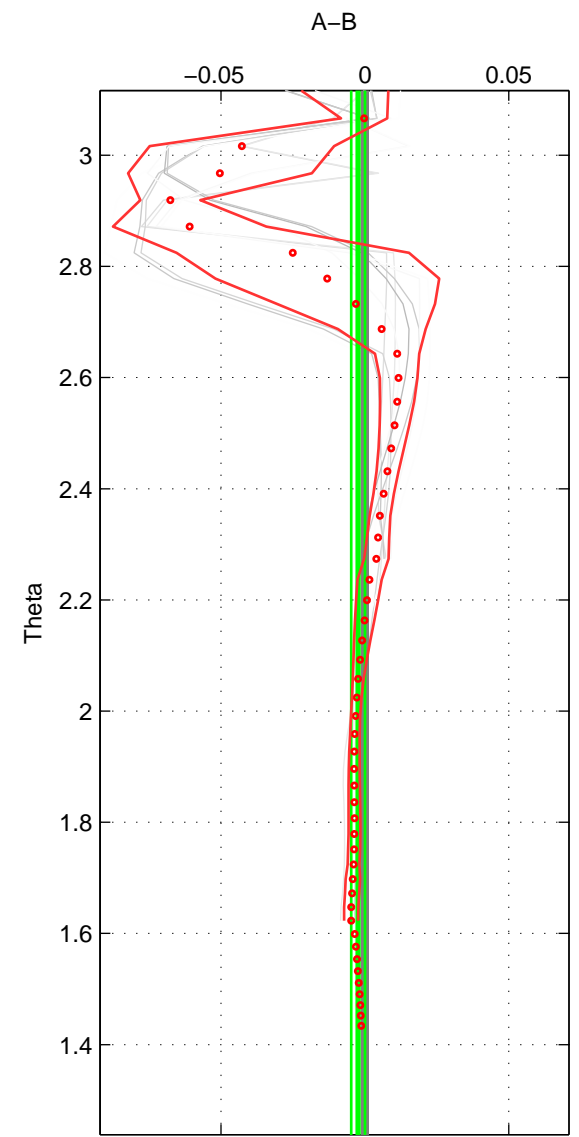

Cruise A (red). Date: Apr 1991 Cruisename: 239-32EV19910328  
 Cruise B (blue). Date: Sep 2007 Cruisename: 292-64PE20070830

\*\*\* "Favourite" values are means of spaces 1 2 3.

	Offset	O.StDev	Ratio	R.Stdev	Rating
SIGMA:	-0.002	0.003	1.000	0.000	2
THETA:	-0.002	0.002	1.000	0.000	2
DEPTH:	0.011	0.015	1.000	0.000	2
FAV.:	0.002	0.007	1.000	0.000	2

Profiles of A: 4  
 Profiles of B: 3  
 Diff profs : 10  
 WMoffset (A-B): -0.0021  
 WMoffset stdev: 0.0028124  
 WMratio (A/B): 0.99994  
 WMratio stdev: 8.0592e-05

Quality (1-5): 2

Profiles of A: 4  
 Profiles of B: 3  
 Diff profs : 10  
 WMoffset (A-B): -0.0023818  
 WMoffset stdev: 0.0023965  
 WMratio (A/B): 0.99993  
 WMratio stdev: 6.8675e-05

Quality (1-5): 2

Profiles of A: 4  
 Profiles of B: 3  
 Diff profs : 10  
 WMoffset (A-B): 0.011218  
 WMoffset stdev: 0.01516  
 WMratio (A/B): 1.0003  
 WMratio stdev: 0.0004343

Quality (1-5): 2