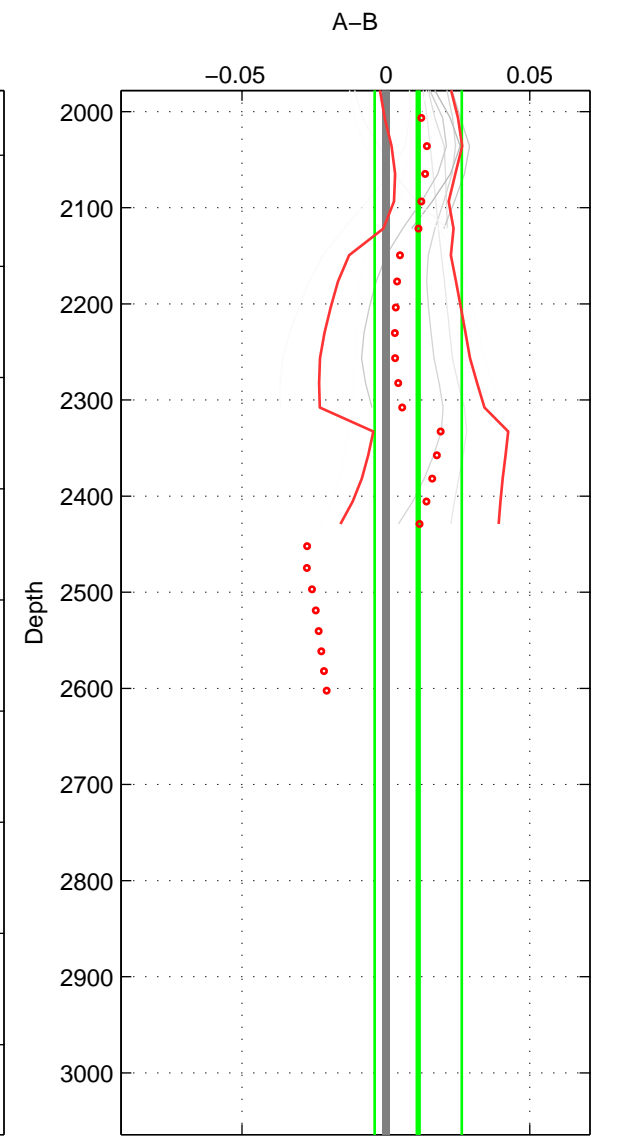

Cruise A (red). Date: Apr 1991 Cruisename: 239-32EV19910328  
 Cruise B (blue). Date: Sep 2007 Cruisename: 292-64PE20070830

\*\*\* "Favourite" values are means of spaces 1 2 3.

	Offset	O.StDev	Ratio	R.Stdev	Rating
SIGMA:	-0.002	0.003	1.000	0.000	2
THETA:	-0.002	0.002	1.000	0.000	2
DEPTH:	0.011	0.015	1.000	0.000	2
FAV.:	0.002	0.007	1.000	0.000	2

Profiles of A: 4  
 Profiles of B: 3  
 Diff profs : 10  
 WMoffset (A-B): -0.0021  
 WMoffset stdev: 0.0028124  
 WMratio (A/B): 0.99994  
 WMratio stdev: 8.0592e-05

Quality (1-5): 2

Profiles of A: 4  
 Profiles of B: 3  
 Diff profs : 10  
 WMoffset (A-B): -0.0023818  
 WMoffset stdev: 0.0023965  
 WMratio (A/B): 0.99993  
 WMratio stdev: 6.8675e-05

Quality (1-5): 2

Profiles of A: 4  
 Profiles of B: 3  
 Diff profs : 10  
 WMoffset (A-B): 0.011218  
 WMoffset stdev: 0.01516  
 WMratio (A/B): 1.0003  
 WMratio stdev: 0.0004343

Quality (1-5): 2