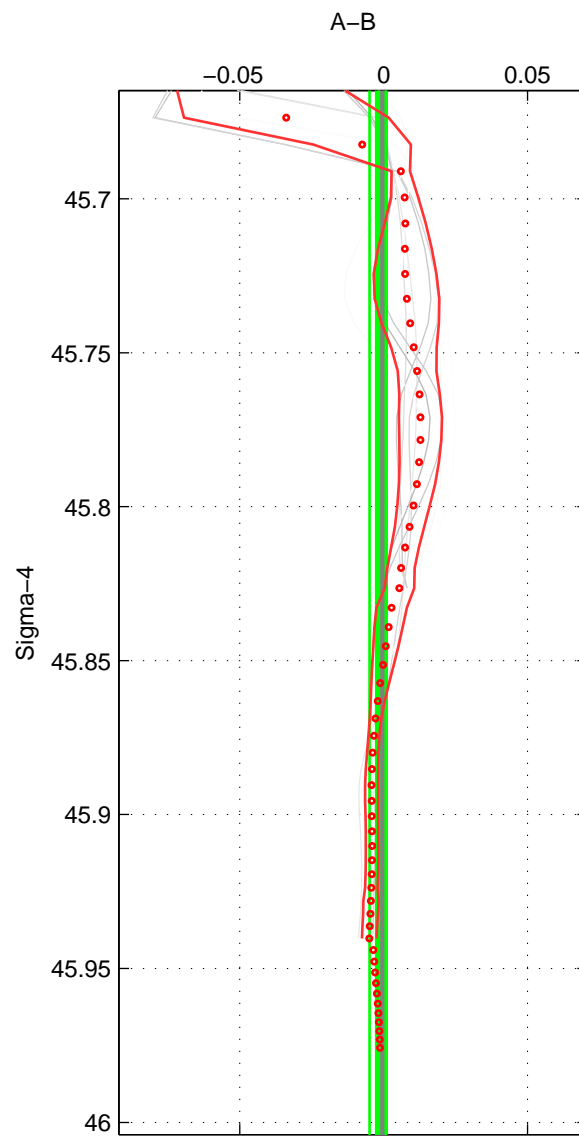

Cruise A (red). Date: Apr 1991 Cruisename: 239-32EV19910328  
 Cruise B (blue). Date: Sep 2007 Cruisename: 292-64PE20070830

\*\*\* "Favourite" values are means of spaces 1 2 3.

	Offset	O.StDev	Ratio	R.Stdev	Rating
SIGMA:	-0.002	0.003	1.000	0.000	2
THETA:	-0.002	0.002	1.000	0.000	2
DEPTH:	0.011	0.015	1.000	0.000	2
FAV.:	0.002	0.007	1.000	0.000	2

Profiles of A: 4  
 Profiles of B: 3  
 Diff profs : 10  
 WMoffset (A-B): -0.0021  
 WMoffset stdev: 0.0028124  
 WMratio (A/B): 0.99994  
 WMratio stdev: 8.0592e-05

Quality (1-5): 2

Profiles of A: 4  
 Profiles of B: 3  
 Diff profs : 10  
 WMoffset (A-B): -0.0023818  
 WMoffset stdev: 0.0023965  
 WMratio (A/B): 0.99993  
 WMratio stdev: 6.8675e-05

Quality (1-5): 2

Profiles of A: 4  
 Profiles of B: 3  
 Diff profs : 10  
 WMoffset (A-B): 0.011218  
 WMoffset stdev: 0.01516  
 WMratio (A/B): 1.0003  
 WMratio stdev: 0.0004343

Quality (1-5): 2