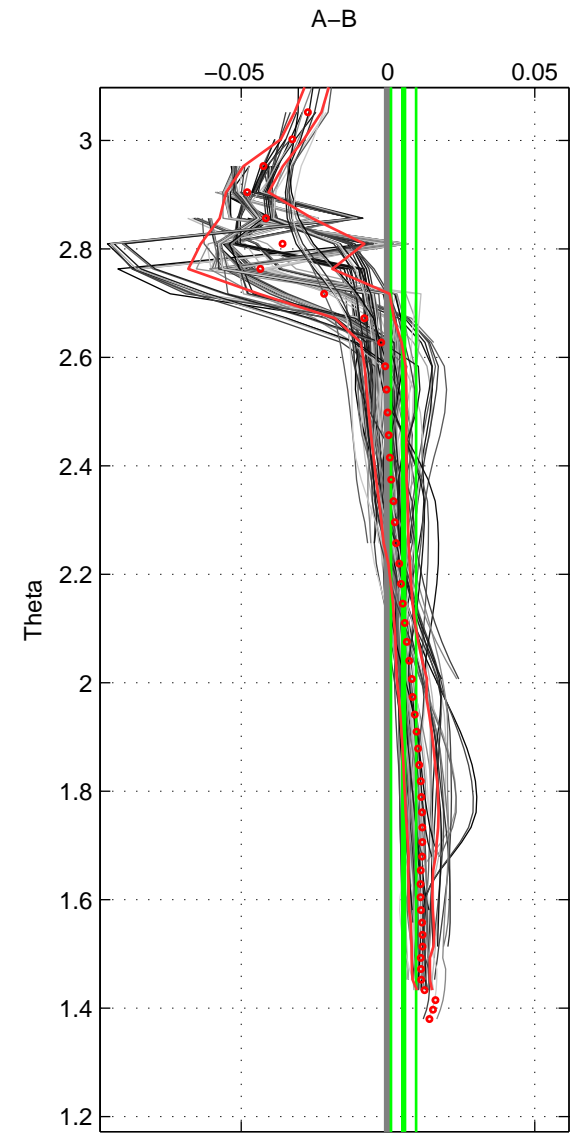

Cruise A (red). Date: Jul 1997 Cruisename: 154-06MT19970707  
 Cruise B (blue). Date: Jun 2005 Cruisename: 196-18HU20050526

\*\*\* "Favourite" values are means of spaces 1 2 3.

	Offset	O.StDev	Ratio	R.Stdev	Rating
SIGMA:	0.006	0.004	1.000	0.000	5
THETA:	0.005	0.004	1.000	0.000	5
DEPTH:	0.013	0.004	1.000	0.000	5
FAV.:	0.008	0.004	1.000	0.000	5

Profiles of A: 16  
 Profiles of B: 17  
 Diff profs: 100  
 WMoffset (A-B): 0.0060105  
 WMoffset stdev: 0.0043708  
 WMratio (A/B): 1.0002  
 WMratio stdev: 0.00012532

Quality (1-5): 5

Profiles of A: 16  
 Profiles of B: 17  
 Diff profs: 100  
 WMoffset (A-B): 0.0053207  
 WMoffset stdev: 0.004277  
 WMratio (A/B): 1.0002  
 WMratio stdev: 0.00012262

Quality (1-5): 5

Profiles of A: 16  
 Profiles of B: 17  
 Diff profs: 100  
 WMoffset (A-B): 0.013373  
 WMoffset stdev: 0.0043632  
 WMratio (A/B): 1.0004  
 WMratio stdev: 0.00012515

Quality (1-5): 5