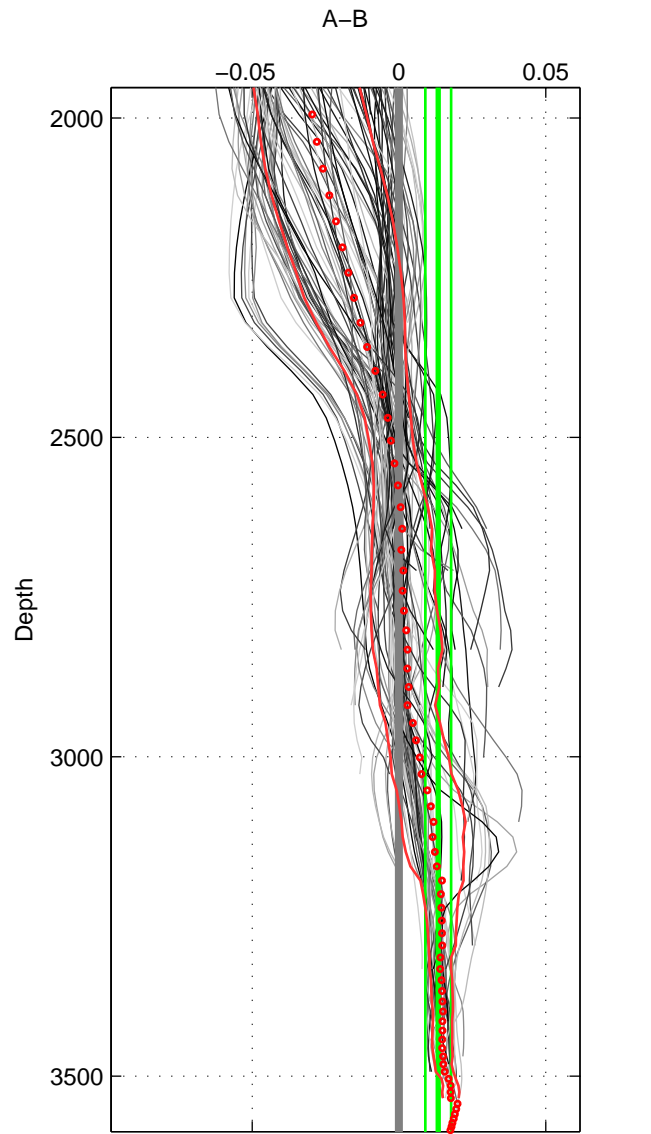

Cruise A (red). Date: Jul 1997 Cruisename: 154-06MT19970707  
 Cruise B (blue). Date: Jun 2005 Cruisename: 196-18HU20050526

\*\*\* "Favourite" values are means of spaces 1 2 3.

	Offset	O.StDev	Ratio	R.Stdev	Rating
SIGMA:	0.006	0.004	1.000	0.000	5
THETA:	0.005	0.004	1.000	0.000	5
DEPTH:	0.013	0.004	1.000	0.000	5
FAV.:	0.008	0.004	1.000	0.000	5

Profiles of A: 16  
 Profiles of B: 17  
 Diff profs: 100  
 WMoffset (A-B): 0.0060105  
 WMoffset stdev: 0.0043708  
 WMratio (A/B): 1.0002  
 WMratio stdev: 0.00012532

Quality (1-5): 5

Profiles of A: 16  
 Profiles of B: 17  
 Diff profs: 100  
 WMoffset (A-B): 0.0053207  
 WMoffset stdev: 0.004277  
 WMratio (A/B): 1.0002  
 WMratio stdev: 0.00012262

Quality (1-5): 5

Profiles of A: 16  
 Profiles of B: 17  
 Diff profs: 100  
 WMoffset (A-B): 0.013373  
 WMoffset stdev: 0.0043632  
 WMratio (A/B): 1.0004  
 WMratio stdev: 0.00012515

Quality (1-5): 5