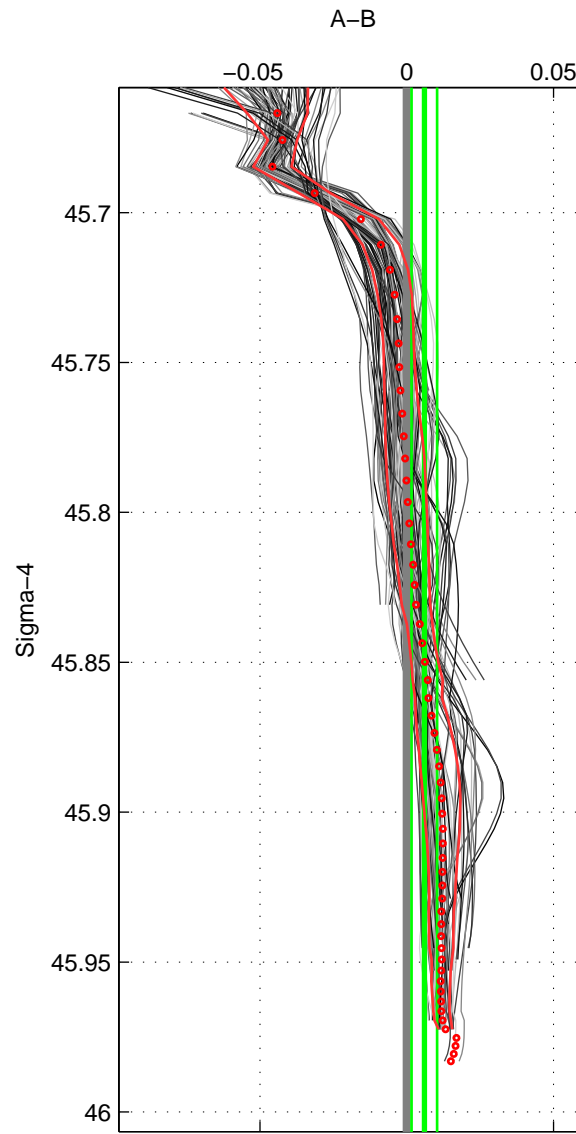

Cruise A (red). Date: Jul 1997 Cruisename: 154-06MT19970707  
 Cruise B (blue). Date: Jun 2005 Cruisename: 196-18HU20050526

\*\*\* "Favourite" values are means of spaces 1 2 3.

	Offset	O.StDev	Ratio	R.Stdev	Rating
SIGMA:	0.006	0.004	1.000	0.000	5
THETA:	0.005	0.004	1.000	0.000	5
DEPTH:	0.013	0.004	1.000	0.000	5
FAV.:	0.008	0.004	1.000	0.000	5

Profiles of A: 16  
 Profiles of B: 17  
 Diff profs: 100  
 WMoffset (A-B): 0.0060105  
 WMoffset stdev: 0.0043708  
 WMratio (A/B): 1.0002  
 WMratio stdev: 0.00012532

Quality (1-5): 5

Profiles of A: 16  
 Profiles of B: 17  
 Diff profs: 100  
 WMoffset (A-B): 0.0053207  
 WMoffset stdev: 0.004277  
 WMratio (A/B): 1.0002  
 WMratio stdev: 0.00012262

Quality (1-5): 5

Profiles of A: 16  
 Profiles of B: 17  
 Diff profs: 100  
 WMoffset (A-B): 0.013373  
 WMoffset stdev: 0.0043632  
 WMratio (A/B): 1.0004  
 WMratio stdev: 0.00012515

Quality (1-5): 5