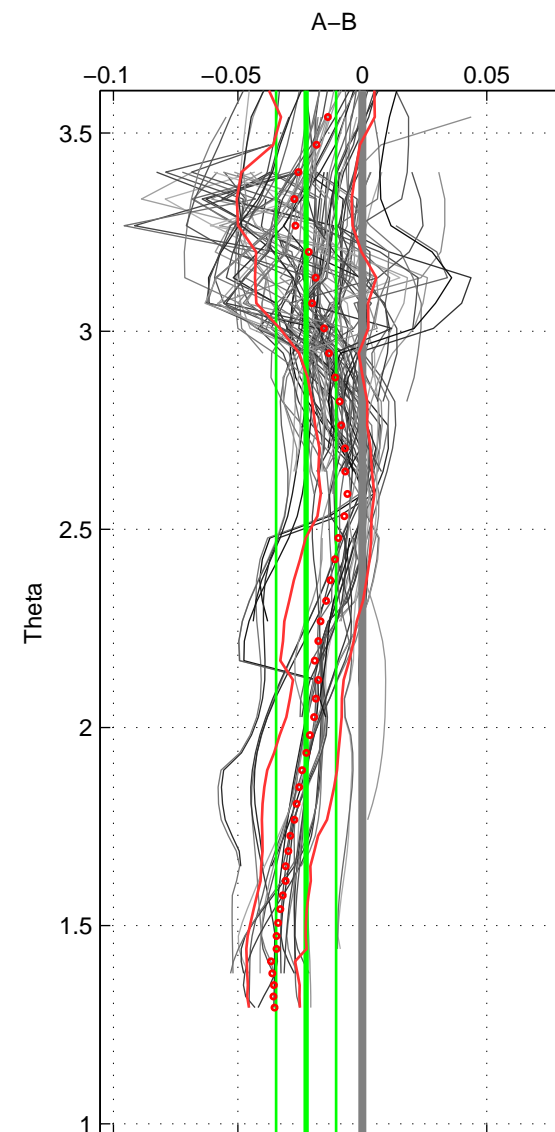

Cruise A (red). Date: Jun 2004 Cruisename: 275-35TH20040604

Cruise B (blue). Date: Sep 2007 Cruisename: 292-64PE20070830

*** "Favourite" values are means of spaces 1 2 3.

	Offset	O.StDev	Ratio	R.Stdev	Rating
SIGMA:	-0.025	0.012	0.999	0.000	4
THETA:	-0.023	0.012	0.999	0.000	4
DEPTH:	-0.013	0.020	1.000	0.001	4
FAV. :	-0.020	0.014	0.999	0.000	4

Profiles of A: 23
 Profiles of B: 16
 Diff profs : 99
 WMoffset (A-B): -0.024832
 WMoffset stdev: 0.011666
 WMratio (A/B): 0.99929
 WMratio stdev: 0.00033423

Quality (1-5): 4

Profiles of A: 23
 Profiles of B: 16
 Diff profs : 99
 WMoffset (A-B): -0.022628
 WMoffset stdev: 0.012043
 WMratio (A/B): 0.99935
 WMratio stdev: 0.00034499

Quality (1-5): 4

Profiles of A: 23
 Profiles of B: 16
 Diff profs : 99
 WMoffset (A-B): -0.012797
 WMoffset stdev: 0.019568
 WMratio (A/B): 0.99963
 WMratio stdev: 0.0005604

Quality (1-5): 4