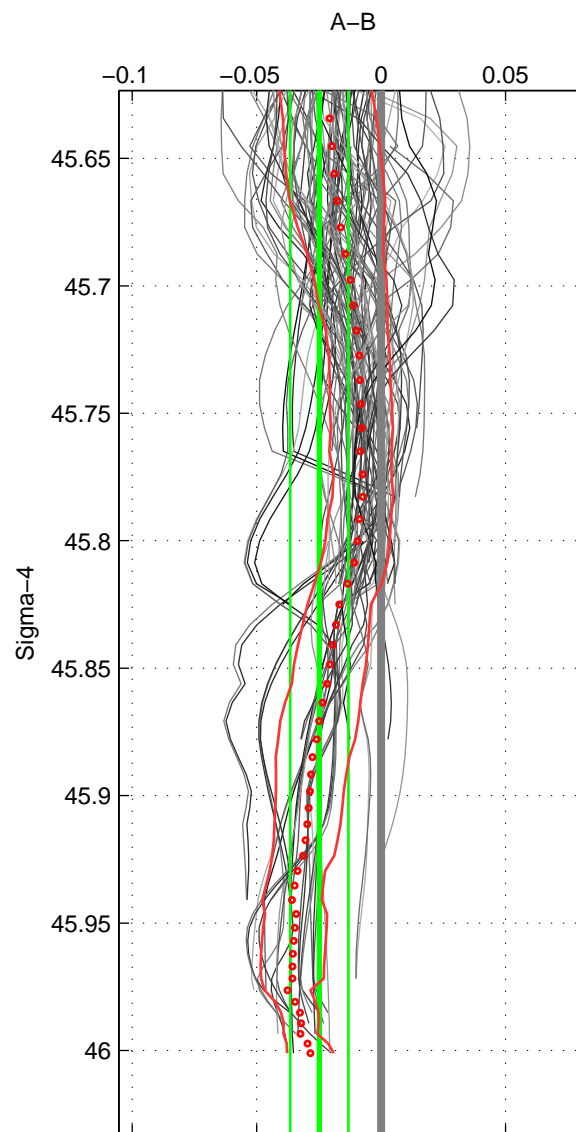

Cruise A (red). Date: Jun 2004 Cruisename: 275-35TH20040604

Cruise B (blue). Date: Sep 2007 Cruisename: 292-64PE20070830

*** "Favourite" values are means of spaces 1 2 3.

	Offset	O.StDev	Ratio	R.Stdev	Rating
SIGMA:	-0.025	0.012	0.999	0.000	4
THETA:	-0.023	0.012	0.999	0.000	4
DEPTH:	-0.013	0.020	1.000	0.001	4
FAV. :	-0.020	0.014	0.999	0.000	4

Profiles of A: 23
 Profiles of B: 16
 Diff profs : 99
 WMoffset (A-B): -0.024832
 WMoffset stdev: 0.011666
 WMratio (A/B): 0.99929
 WMratio stdev: 0.00033423

Quality (1-5): 4

Profiles of A: 23
 Profiles of B: 16
 Diff profs : 99
 WMoffset (A-B): -0.022628
 WMoffset stdev: 0.012043
 WMratio (A/B): 0.99935
 WMratio stdev: 0.00034499

Quality (1-5): 4

Profiles of A: 23
 Profiles of B: 16
 Diff profs : 99
 WMoffset (A-B): -0.012797
 WMoffset stdev: 0.019568
 WMratio (A/B): 0.99963
 WMratio stdev: 0.0005604

Quality (1-5): 4