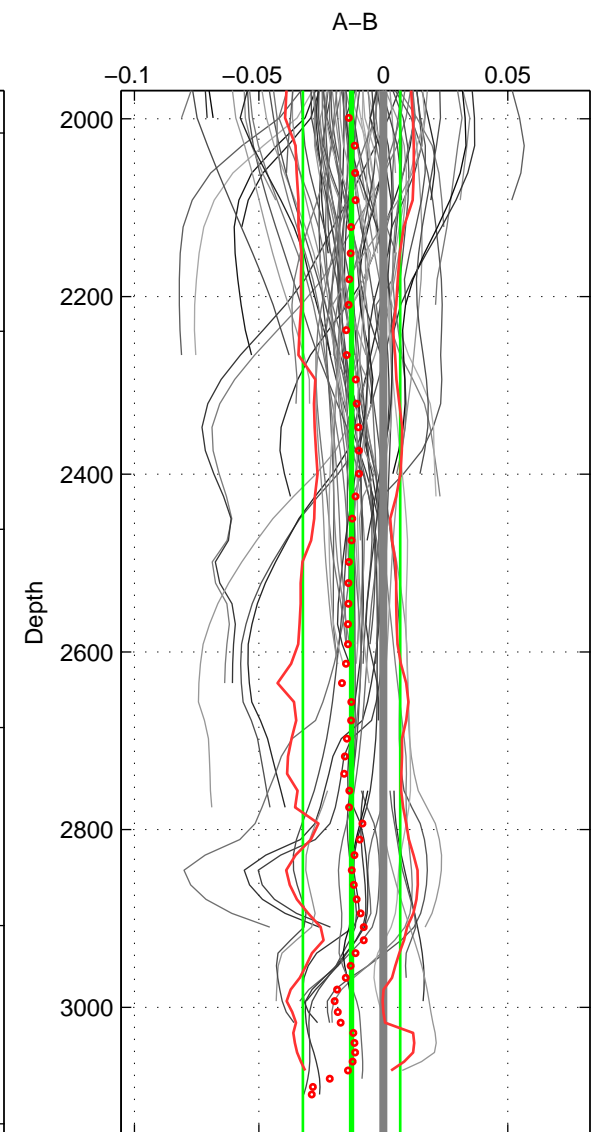

Cruise A (red). Date: Jun 2004 Cruisename: 275-35TH20040604

Cruise B (blue). Date: Sep 2007 Cruisename: 292-64PE20070830

*** "Favourite" values are means of spaces 1 2 3.

	Offset	O.StDev	Ratio	R.Stdev	Rating
SIGMA:	-0.025	0.012	0.999	0.000	4
THETA:	-0.023	0.012	0.999	0.000	4
DEPTH:	-0.013	0.020	1.000	0.001	4
FAV. :	-0.020	0.014	0.999	0.000	4

Profiles of A: 23
 Profiles of B: 16
 Diff profs : 99
 WMoffset (A-B): -0.024832
 WMoffset stdev: 0.011666
 WMratio (A/B): 0.99929
 WMratio stdev: 0.00033423

Quality (1-5): 4

Profiles of A: 23
 Profiles of B: 16
 Diff profs : 99
 WMoffset (A-B): -0.022628
 WMoffset stdev: 0.012043
 WMratio (A/B): 0.99935
 WMratio stdev: 0.00034499

Quality (1-5): 4

Profiles of A: 23
 Profiles of B: 16
 Diff profs : 99
 WMoffset (A-B): -0.012797
 WMoffset stdev: 0.019568
 WMratio (A/B): 0.99963
 WMratio stdev: 0.0005604

Quality (1-5): 4