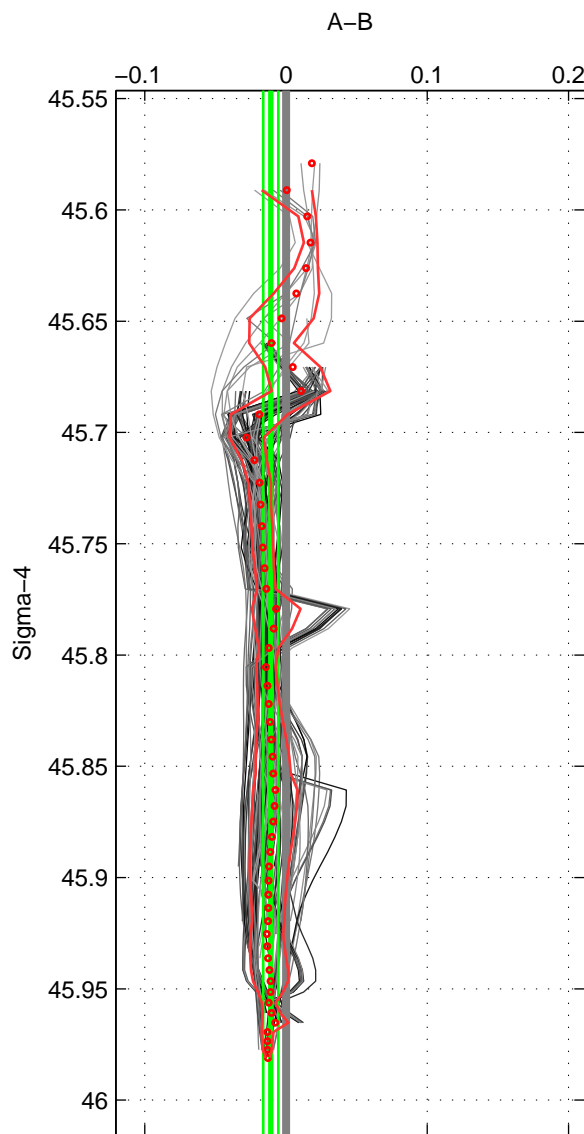

Cruise A (red). Date: Jul 1999 Cruisename: 157-06MT19990711

Cruise B (blue). Date: Jun 1992 Cruisename: 179-18HU19920527

\*\*\* "Favourite" values are means of spaces 1 2 3.

	Offset	O.StDev	Ratio	R.Stdev	Rating
SIGMA:	-0.011	0.005	1.000	0.000	5
THETA:	0.006	0.002	1.000	0.000	5
DEPTH:	-0.014	0.006	1.000	0.000	5
FAV. :	-0.006	0.004	1.000	0.000	5

Profiles of A: 20  
 Profiles of B: 16  
 Diff profs : 100  
 WMoffset (A-B): -0.010791  
 WMoffset stdev: 0.0054063  
 WMratio (A/B): 0.99969  
 WMratio stdev: 0.00015493

Quality (1-5): 5

Profiles of A: 20  
 Profiles of B: 16  
 Diff profs : 100  
 WMoffset (A-B): 0.0062321  
 WMoffset stdev: 0.0023571  
 WMratio (A/B): 1.0002  
 WMratio stdev: 6.7626e-05

Quality (1-5): 5

Profiles of A: 20  
 Profiles of B: 16  
 Diff profs : 98  
 WMoffset (A-B): -0.013867  
 WMoffset stdev: 0.0055064  
 WMratio (A/B): 0.9996  
 WMratio stdev: 0.00015769

Quality (1-5): 5