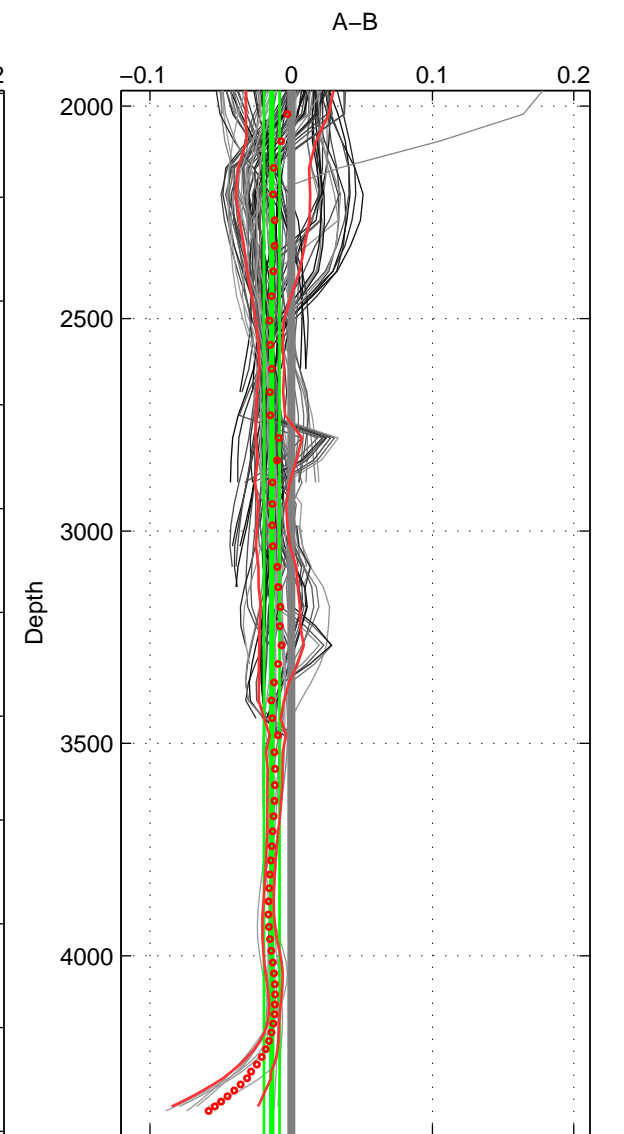

Cruise A (red). Date: Jul 1999 Cruisename: 157-06MT19990711

Cruise B (blue). Date: Jun 1992 Cruisename: 179-18HU19920527

\*\*\* "Favourite" values are means of spaces 1 2 3.

	Offset	O.StDev	Ratio	R.Stdev	Rating
SIGMA:	-0.011	0.005	1.000	0.000	5
THETA:	0.006	0.002	1.000	0.000	5
DEPTH:	-0.014	0.006	1.000	0.000	5
FAV. :	-0.006	0.004	1.000	0.000	5

Profiles of A: 20  
 Profiles of B: 16  
 Diff profs : 100  
 WMoffset (A-B): -0.010791  
 WMoffset stdev: 0.0054063  
 WMratio (A/B): 0.99969  
 WMratio stdev: 0.00015493

Quality (1-5): 5

Profiles of A: 20  
 Profiles of B: 16  
 Diff profs : 100  
 WMoffset (A-B): 0.0062321  
 WMoffset stdev: 0.0023571  
 WMratio (A/B): 1.0002  
 WMratio stdev: 6.7626e-05

Quality (1-5): 5

Profiles of A: 20  
 Profiles of B: 16  
 Diff profs : 98  
 WMoffset (A-B): -0.013867  
 WMoffset stdev: 0.0055064  
 WMratio (A/B): 0.9996  
 WMratio stdev: 0.00015769

Quality (1-5): 5