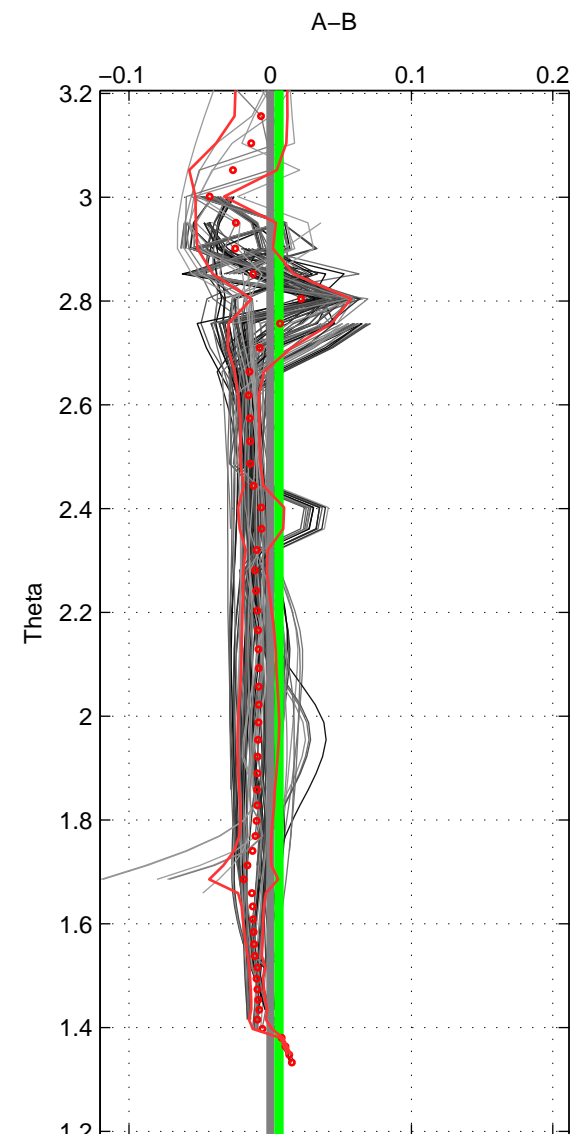

Cruise A (red). Date: Jul 1999 Cruisename: 157-06MT19990711

Cruise B (blue). Date: Jun 1992 Cruisename: 179-18HU19920527

\*\*\* "Favourite" values are means of spaces 1 2 3.

	Offset	O.StDev	Ratio	R.Stdev	Rating
SIGMA:	-0.011	0.005	1.000	0.000	5
THETA:	0.006	0.002	1.000	0.000	5
DEPTH:	-0.014	0.006	1.000	0.000	5
FAV. :	-0.006	0.004	1.000	0.000	5

Profiles of A: 20  
 Profiles of B: 16  
 Diff profs : 100  
 WMoffset (A-B): -0.010791  
 WMoffset stdev: 0.0054063  
 WMratio (A/B): 0.99969  
 WMratio stdev: 0.00015493

Quality (1-5): 5

Profiles of A: 20  
 Profiles of B: 16  
 Diff profs : 100  
 WMoffset (A-B): 0.0062321  
 WMoffset stdev: 0.0023571  
 WMratio (A/B): 1.0002  
 WMratio stdev: 6.7626e-05

Quality (1-5): 5

Profiles of A: 20  
 Profiles of B: 16  
 Diff profs : 98  
 WMoffset (A-B): -0.013867  
 WMoffset stdev: 0.0055064  
 WMratio (A/B): 0.9996  
 WMratio stdev: 0.00015769

Quality (1-5): 5