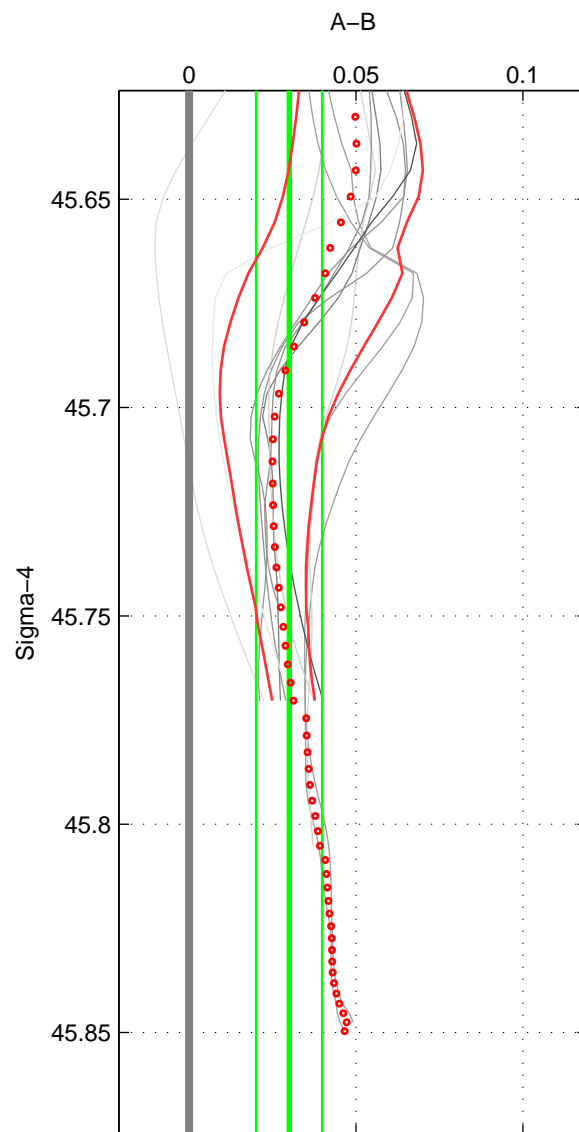

Cruise A (red). Date: May 1992 Cruisename: 143-06MT19920509

Cruise B (blue). Date: Jun 1999 Cruisename: 156-06MT19990610

\*\*\* "Favourite" values are those of space 1.

	Offset	O.StDev	Ratio	R.Stdev	Rating
SIGMA:	0.030	0.010	1.001	0.000	5
THETA:	0.045	0.013	1.001	0.000	4
DEPTH:	0.034	0.005	1.001	0.000	3
FAV. :	0.030	0.010	1.001	0.000	5

Profiles of A: 3  
 Profiles of B: 10  
 Diff profs : 11  
 WMoffset (A-B): 0.030022  
 WMoffset stdev: 0.0098885  
 WMratio (A/B): 1.0009  
 WMratio stdev: 0.00028319

Quality (1-5): 5

Profiles of A: 3  
 Profiles of B: 10  
 Diff profs : 11  
 WMoffset (A-B): 0.044958  
 WMoffset stdev: 0.013277  
 WMratio (A/B): 1.0013  
 WMratio stdev: 0.00038039

Quality (1-5): 4

Profiles of A: 3  
 Profiles of B: 10  
 Diff profs : 11  
 WMoffset (A-B): 0.033829  
 WMoffset stdev: 0.0048036  
 WMratio (A/B): 1.001  
 WMratio stdev: 0.00013766

Quality (1-5): 3

Please note that statistics are bad.