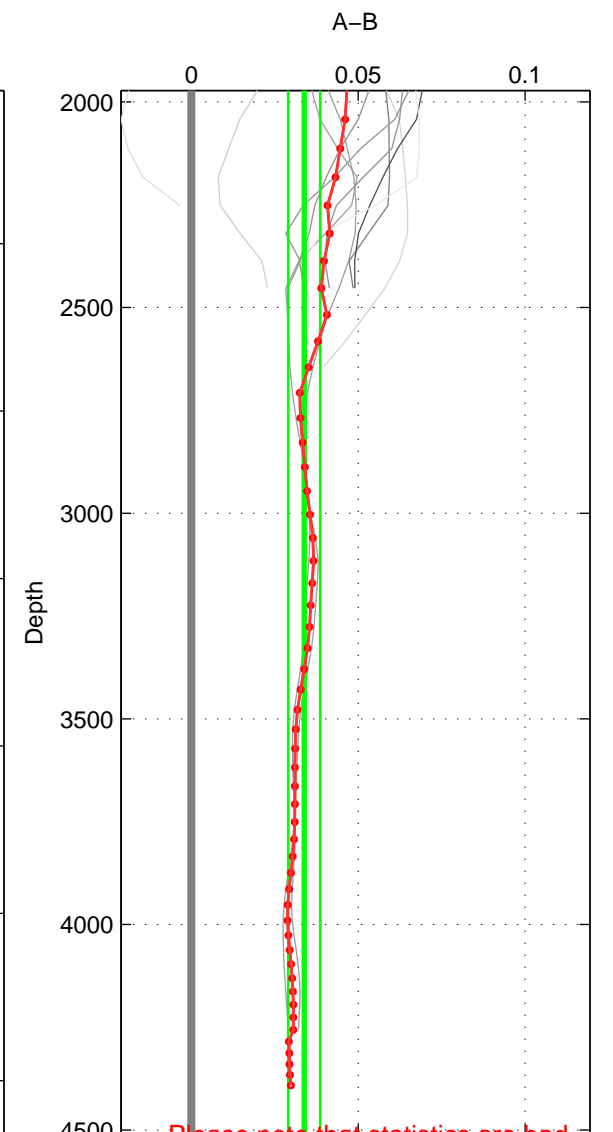

Cruise A (red). Date: May 1992 Cruisename: 143-06MT19920509

Cruise B (blue). Date: Jun 1999 Cruisename: 156-06MT19990610

\*\*\* "Favourite" values are those of space 1.

	Offset	O.StDev	Ratio	R.Stdev	Rating
SIGMA:	0.030	0.010	1.001	0.000	5
THETA:	0.045	0.013	1.001	0.000	4
DEPTH:	0.034	0.005	1.001	0.000	3
FAV. :	0.030	0.010	1.001	0.000	5

Profiles of A: 3  
 Profiles of B: 10  
 Diff profs : 11  
 WMoffset (A-B): 0.030022  
 WMoffset stdev: 0.0098885  
 WMratio (A/B): 1.0009  
 WMratio stdev: 0.00028319

Quality (1-5): 5

Profiles of A: 3  
 Profiles of B: 10  
 Diff profs : 11  
 WMoffset (A-B): 0.044958  
 WMoffset stdev: 0.013277  
 WMratio (A/B): 1.0013  
 WMratio stdev: 0.00038039

Quality (1-5): 4

Profiles of A: 3  
 Profiles of B: 10  
 Diff profs : 11  
 WMoffset (A-B): 0.033829  
 WMoffset stdev: 0.0048036  
 WMratio (A/B): 1.001  
 WMratio stdev: 0.00013766

Quality (1-5): 3

Please note that statistics are bad.