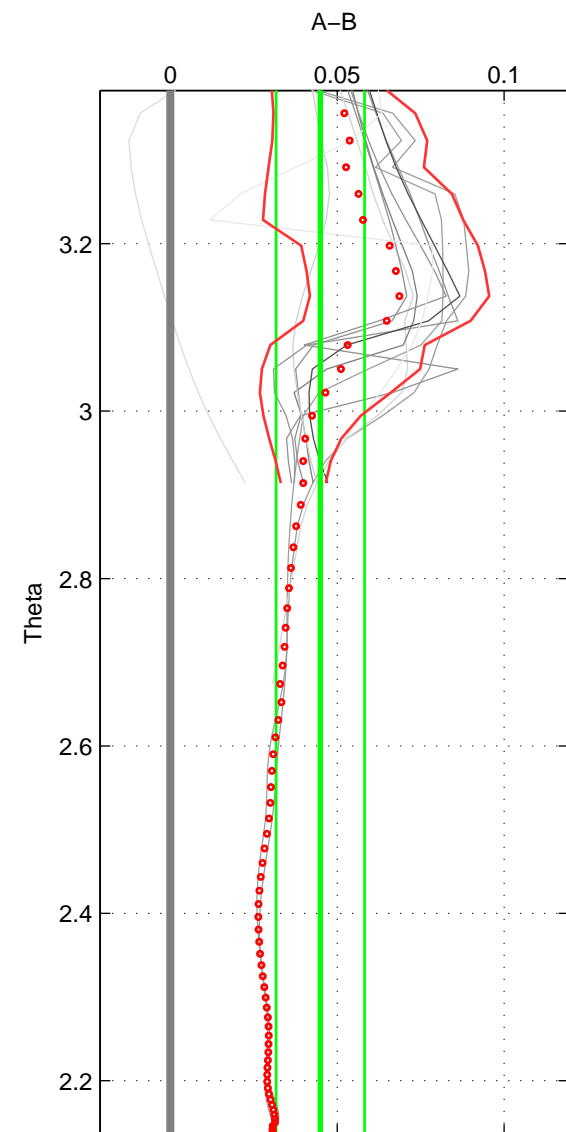

Cruise A (red). Date: May 1992 Cruisename: 143-06MT19920509

Cruise B (blue). Date: Jun 1999 Cruisename: 156-06MT19990610

\*\*\* "Favourite" values are those of space 1.

	Offset	O.StDev	Ratio	R.Stdev	Rating
SIGMA:	0.030	0.010	1.001	0.000	5
THETA:	0.045	0.013	1.001	0.000	4
DEPTH:	0.034	0.005	1.001	0.000	3
FAV. :	0.030	0.010	1.001	0.000	5

Profiles of A: 3  
 Profiles of B: 10  
 Diff profs : 11  
 WMoffset (A-B): 0.030022  
 WMoffset stdev: 0.0098885  
 WMratio (A/B): 1.0009  
 WMratio stdev: 0.00028319

Quality (1-5): 5

Profiles of A: 3  
 Profiles of B: 10  
 Diff profs : 11  
 WMoffset (A-B): 0.044958  
 WMoffset stdev: 0.013277  
 WMratio (A/B): 1.0013  
 WMratio stdev: 0.00038039

Quality (1-5): 4

Profiles of A: 3  
 Profiles of B: 10  
 Diff profs : 11  
 WMoffset (A-B): 0.033829  
 WMoffset stdev: 0.0048036  
 WMratio (A/B): 1.001  
 WMratio stdev: 0.00013766

Quality (1-5): 3

Please note that statistics are bad.