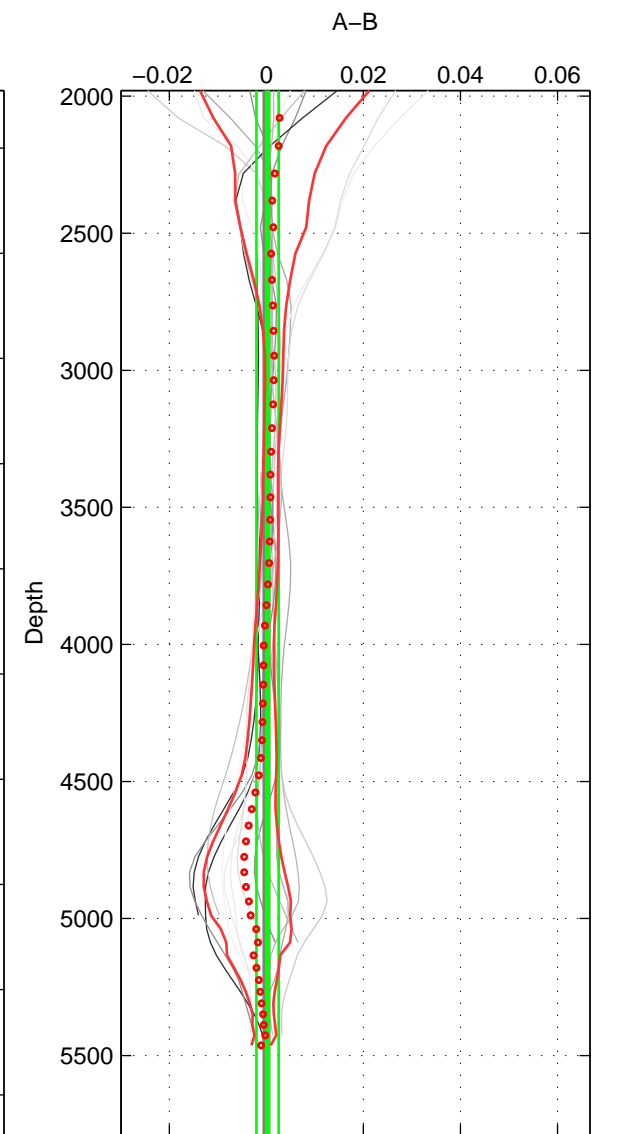

Cruise A (red). Date: Mar 2004 Cruisename: 168-06MT20040311

Cruise B (blue). Date: Jan 2010 Cruisename: 318-74DI20100106

\*\*\* "Favourite" values are means of spaces 1 2 3.

	Offset	O.StDev	Ratio	R.Stdev	Rating
SIGMA:	0.002	0.002	1.000	0.000	5
THETA:	0.001	0.001	1.000	0.000	5
DEPTH:	0.000	0.002	1.000	0.000	5
FAV.:	0.001	0.002	1.000	0.000	5

Profiles of A: 3  
 Profiles of B: 6  
 Diff profs : 14  
 WMoffset (A-B): 0.0018636  
 WMoffset stdev: 0.0020111  
 WMratio (A/B): 1.0001  
 WMratio stdev: 5.7622e-05

Quality (1-5): 5

Profiles of A: 3  
 Profiles of B: 6  
 Diff profs : 14  
 WMoffset (A-B): 0.0013893  
 WMoffset stdev: 0.0013839  
 WMratio (A/B): 1  
 WMratio stdev: 3.9665e-05

Quality (1-5): 5

Profiles of A: 3  
 Profiles of B: 6  
 Diff profs : 14  
 WMoffset (A-B): 0.00024339  
 WMoffset stdev: 0.0022822  
 WMratio (A/B): 1  
 WMratio stdev: 6.5382e-05

Quality (1-5): 5