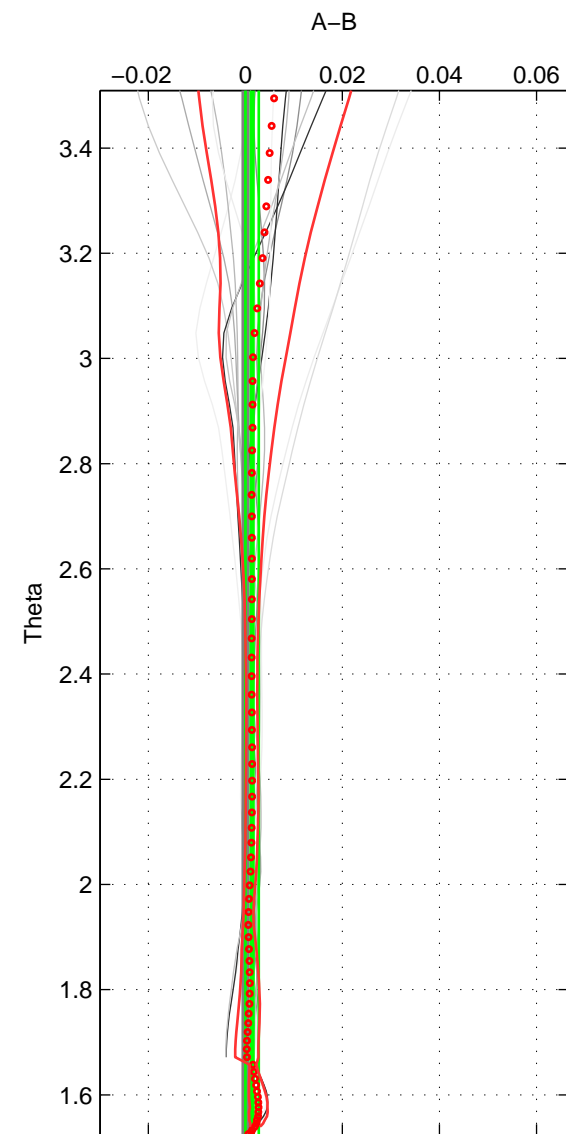

Cruise A (red). Date: Mar 2004 Cruisename: 168-06MT20040311

Cruise B (blue). Date: Jan 2010 Cruisename: 318-74DI20100106

\*\*\* "Favourite" values are means of spaces 1 2 3.

	Offset	O.StDev	Ratio	R.Stdev	Rating
SIGMA:	0.002	0.002	1.000	0.000	5
THETA:	0.001	0.001	1.000	0.000	5
DEPTH:	0.000	0.002	1.000	0.000	5
FAV.:	0.001	0.002	1.000	0.000	5

Profiles of A: 3  
 Profiles of B: 6  
 Diff profs : 14  
 WMoffset (A-B): 0.0018636  
 WMoffset stdev: 0.0020111  
 WMratio (A/B): 1.0001  
 WMratio stdev: 5.7622e-05

Quality (1-5): 5

Profiles of A: 3  
 Profiles of B: 6  
 Diff profs : 14  
 WMoffset (A-B): 0.0013893  
 WMoffset stdev: 0.0013839  
 WMratio (A/B): 1  
 WMratio stdev: 3.9665e-05

Quality (1-5): 5

Profiles of A: 3  
 Profiles of B: 6  
 Diff profs : 14  
 WMoffset (A-B): 0.00024339  
 WMoffset stdev: 0.0022822  
 WMratio (A/B): 1  
 WMratio stdev: 6.5382e-05

Quality (1-5): 5