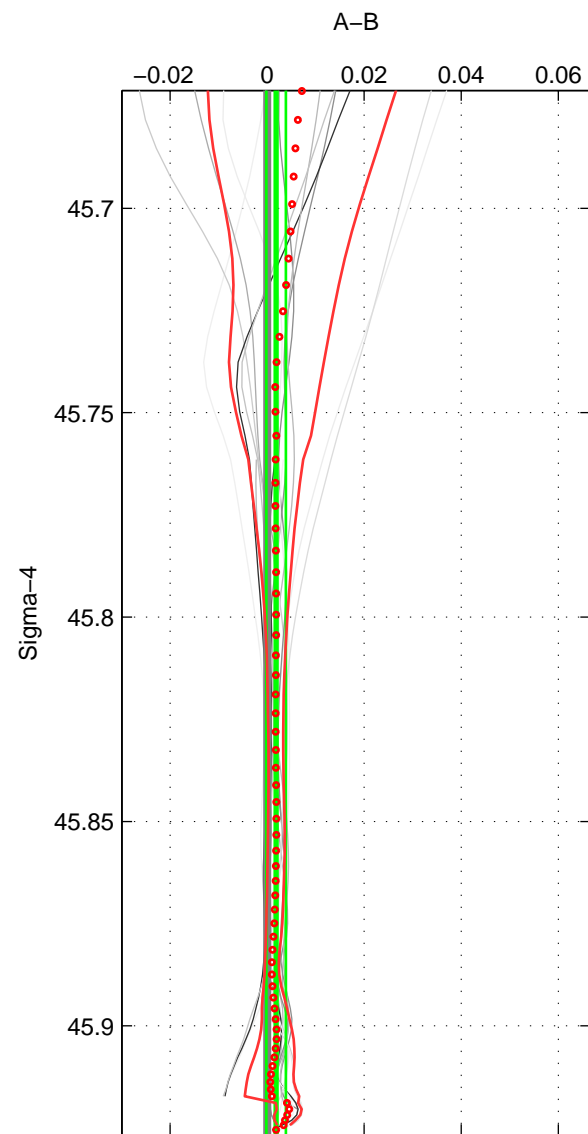

Cruise A (red). Date: Mar 2004 Cruisename: 168-06MT20040311

Cruise B (blue). Date: Jan 2010 Cruisename: 318-74DI20100106

\*\*\* "Favourite" values are means of spaces 1 2 3.

	Offset	O.StDev	Ratio	R.Stdev	Rating
SIGMA:	0.002	0.002	1.000	0.000	5
THETA:	0.001	0.001	1.000	0.000	5
DEPTH:	0.000	0.002	1.000	0.000	5
FAV.:	0.001	0.002	1.000	0.000	5

Profiles of A: 3  
 Profiles of B: 6  
 Diff profs : 14  
 WMoffset (A-B): 0.0018636  
 WMoffset stdev: 0.0020111  
 WMratio (A/B): 1.0001  
 WMratio stdev: 5.7622e-05

Quality (1-5): 5

Profiles of A: 3  
 Profiles of B: 6  
 Diff profs : 14  
 WMoffset (A-B): 0.0013893  
 WMoffset stdev: 0.0013839  
 WMratio (A/B): 1  
 WMratio stdev: 3.9665e-05

Quality (1-5): 5

Profiles of A: 3  
 Profiles of B: 6  
 Diff profs : 14  
 WMoffset (A-B): 0.00024339  
 WMoffset stdev: 0.0022822  
 WMratio (A/B): 1  
 WMratio stdev: 6.5382e-05

Quality (1-5): 5