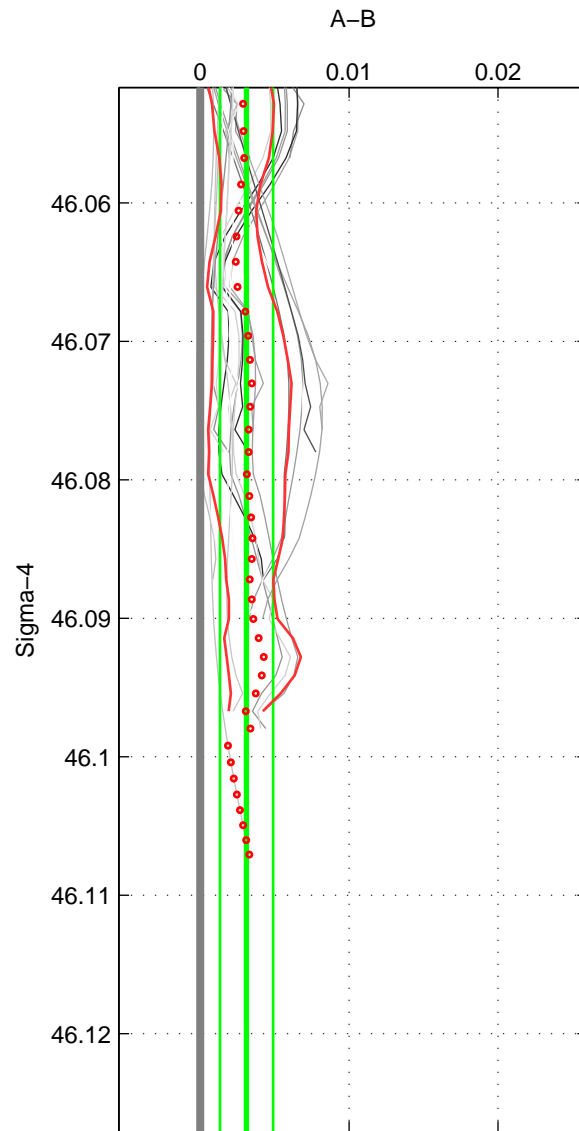

Cruise A (red). Date: Feb 2005 Cruisename: 254-33RO20050111

Cruise B (blue). Date: Apr 2010 Cruisename: 321-74JC20100319

*** "Favourite" values are those of space 2.

| | Offset | O.StDev | Ratio | R.Stdev | Rating |
|--------|--------|---------|-------|---------|--------|
| SIGMA: | 0.003 | 0.002 | 1.000 | 0.000 | 3 |
| THETA: | 0.003 | 0.001 | 1.000 | 0.000 | 4 |
| DEPTH: | 0.007 | 0.004 | 1.000 | 0.000 | 3 |
| FAV.: | 0.003 | 0.001 | 1.000 | 0.000 | 4 |

Profiles of A: 4
 Profiles of B: 7
 Diff profs : 25
 WMoffset (A-B): 0.0031091
 WMoffset stdev: 0.0017832
 WMratio (A/B): 1.0001
 WMratio stdev: 5.1443e-05

Quality (1-5): 3

Profiles of A: 4
 Profiles of B: 7
 Diff profs : 25
 WMoffset (A-B): 0.0027632
 WMoffset stdev: 0.0014802
 WMratio (A/B): 1.0001
 WMratio stdev: 4.2704e-05

Quality (1-5): 4

Profiles of A: 4
 Profiles of B: 7
 Diff profs : 25
 WMoffset (A-B): 0.0070433
 WMoffset stdev: 0.0039924
 WMratio (A/B): 1.0002
 WMratio stdev: 0.0001152

Quality (1-5): 3