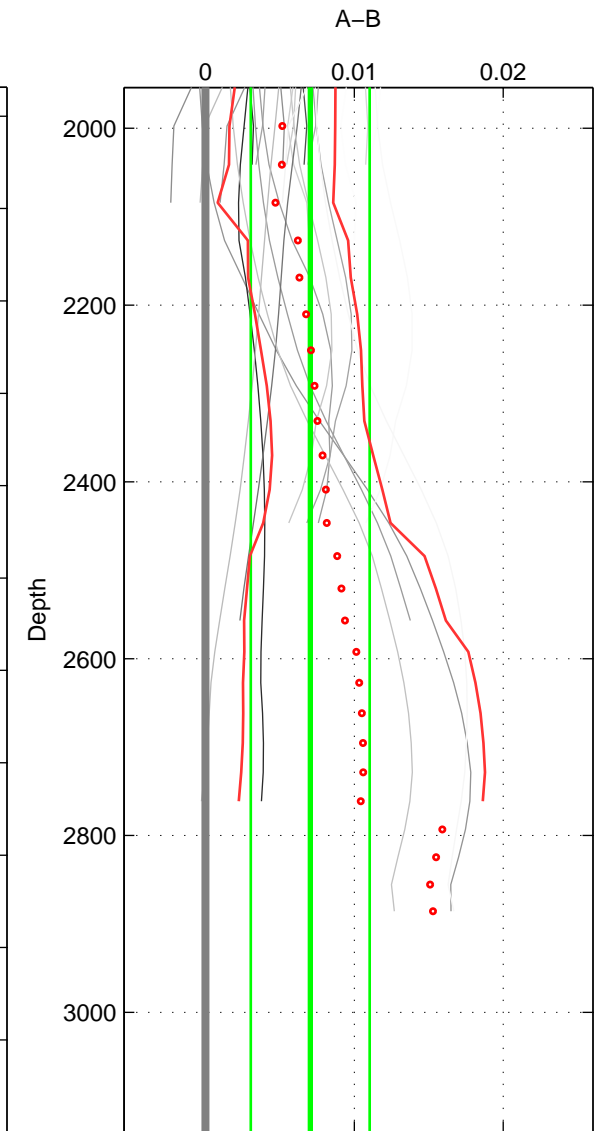

Cruise A (red). Date: Feb 2005 Cruisename: 254-33RO20050111

Cruise B (blue). Date: Apr 2010 Cruisename: 321-74JC20100319

*** "Favourite" values are those of space 2.

| | Offset | O.StDev | Ratio | R.Stdev | Rating |
|--------|--------|---------|-------|---------|--------|
| SIGMA: | 0.003 | 0.002 | 1.000 | 0.000 | 3 |
| THETA: | 0.003 | 0.001 | 1.000 | 0.000 | 4 |
| DEPTH: | 0.007 | 0.004 | 1.000 | 0.000 | 3 |
| FAV.: | 0.003 | 0.001 | 1.000 | 0.000 | 4 |

Profiles of A: 4
 Profiles of B: 7
 Diff profs : 25
 WMoffset (A-B): 0.0031091
 WMoffset stdev: 0.0017832
 WMratio (A/B): 1.0001
 WMratio stdev: 5.1443e-05

Quality (1-5): 3

Profiles of A: 4
 Profiles of B: 7
 Diff profs : 25
 WMoffset (A-B): 0.0027632
 WMoffset stdev: 0.0014802
 WMratio (A/B): 1.0001
 WMratio stdev: 4.2704e-05

Quality (1-5): 4

Profiles of A: 4
 Profiles of B: 7
 Diff profs : 25
 WMoffset (A-B): 0.0070433
 WMoffset stdev: 0.0039924
 WMratio (A/B): 1.0002
 WMratio stdev: 0.0001152

Quality (1-5): 3