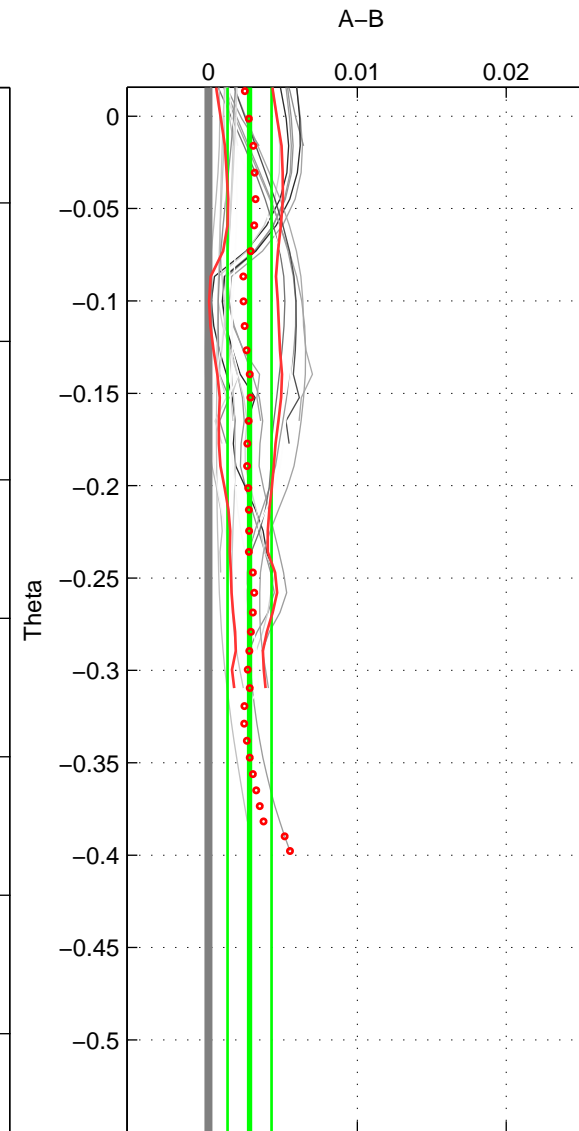

Cruise A (red). Date: Feb 2005 Cruisename: 254-33RO20050111

Cruise B (blue). Date: Apr 2010 Cruisename: 321-74JC20100319

*** "Favourite" values are those of space 2.

| | Offset | O.StDev | Ratio | R.Stdev | Rating |
|--------|--------|---------|-------|---------|--------|
| SIGMA: | 0.003 | 0.002 | 1.000 | 0.000 | 3 |
| THETA: | 0.003 | 0.001 | 1.000 | 0.000 | 4 |
| DEPTH: | 0.007 | 0.004 | 1.000 | 0.000 | 3 |
| FAV.: | 0.003 | 0.001 | 1.000 | 0.000 | 4 |

Profiles of A: 4
 Profiles of B: 7
 Diff profs : 25
 WMoffset (A-B): 0.0031091
 WMoffset stdev: 0.0017832
 WMratio (A/B): 1.0001
 WMratio stdev: 5.1443e-05

Quality (1-5): 3

Profiles of A: 4
 Profiles of B: 7
 Diff profs : 25
 WMoffset (A-B): 0.0027632
 WMoffset stdev: 0.0014802
 WMratio (A/B): 1.0001
 WMratio stdev: 4.2704e-05

Quality (1-5): 4

Profiles of A: 4
 Profiles of B: 7
 Diff profs : 25
 WMoffset (A-B): 0.0070433
 WMoffset stdev: 0.0039924
 WMratio (A/B): 1.0002
 WMratio stdev: 0.0001152

Quality (1-5): 3