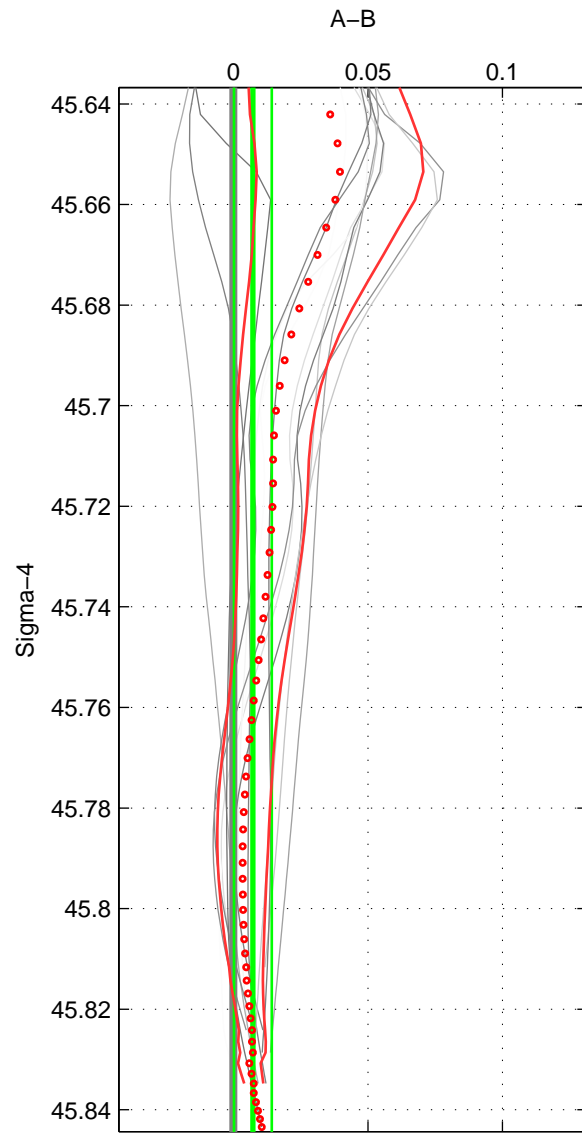

Cruise A (red). Date: Aug 1994 Cruisename: 90-58JH19940723
 Cruise B (blue). Date: Jun 1999 Cruisename: 156-06MT19990610

*** "Favourite" values are means of spaces 1 2.

	Offset	O.StDev	Ratio	R.Stdev	Rating
SIGMA:	0.007	0.007	1.000	0.000	4
THETA:	0.008	0.007	1.000	0.000	4
DEPTH:	0.027	0.013	1.001	0.000	3
FAV.:	0.008	0.007	1.000	0.000	4

Profiles of A: 4
 Profiles of B: 5
 Diff profs: 13
 WMoffset (A-B): 0.0072423
 WMoffset stdev: 0.0070275
 WMratio (A/B): 1.0002
 WMratio stdev: 0.00020103

Quality (1-5): 4

Profiles of A: 4
 Profiles of B: 5
 Diff profs: 13
 WMoffset (A-B): 0.0080214
 WMoffset stdev: 0.0074209
 WMratio (A/B): 1.0002
 WMratio stdev: 0.0002123

Quality (1-5): 4

Profiles of A: 4
 Profiles of B: 5
 Diff profs: 13
 WMoffset (A-B): 0.026779
 WMoffset stdev: 0.012797
 WMratio (A/B): 1.0008
 WMratio stdev: 0.00036648

Quality (1-5): 3