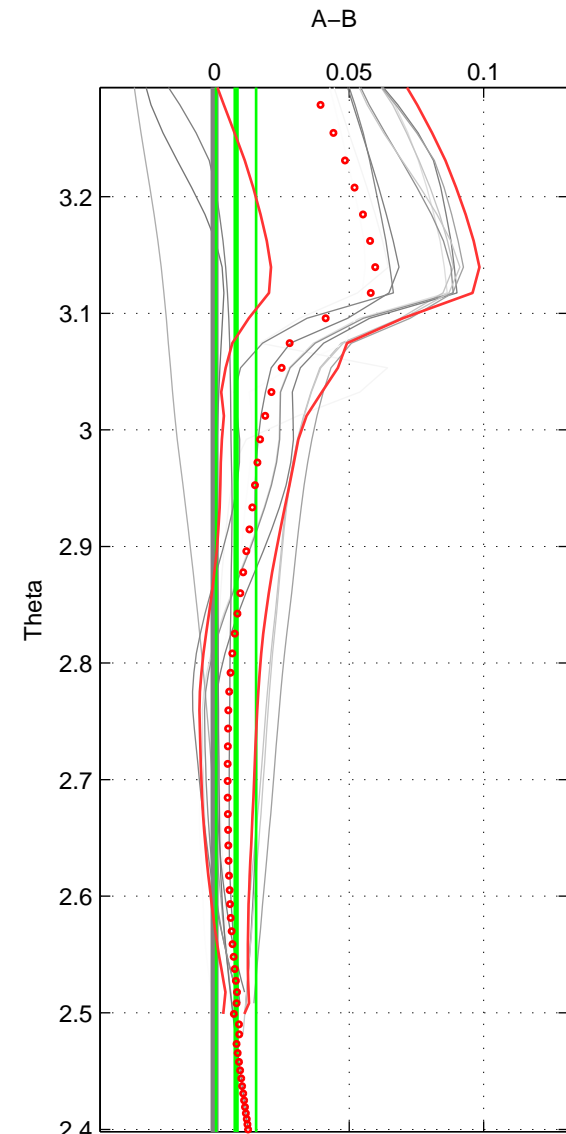

Cruise A (red). Date: Aug 1994 Cruisename: 90-58JH19940723
 Cruise B (blue). Date: Jun 1999 Cruisename: 156-06MT19990610

*** "Favourite" values are means of spaces 1 2.

	Offset	O.StDev	Ratio	R.Stdev	Rating
SIGMA:	0.007	0.007	1.000	0.000	4
THETA:	0.008	0.007	1.000	0.000	4
DEPTH:	0.027	0.013	1.001	0.000	3
FAV.:	0.008	0.007	1.000	0.000	4

Profiles of A: 4
 Profiles of B: 5
 Diff profs: 13
 WMoffset (A-B): 0.0072423
 WMoffset stdev: 0.0070275
 WMratio (A/B): 1.0002
 WMratio stdev: 0.00020103

Quality (1-5): 4

Profiles of A: 4
 Profiles of B: 5
 Diff profs: 13
 WMoffset (A-B): 0.0080214
 WMoffset stdev: 0.0074209
 WMratio (A/B): 1.0002
 WMratio stdev: 0.0002123

Quality (1-5): 4

Profiles of A: 4
 Profiles of B: 5
 Diff profs: 13
 WMoffset (A-B): 0.026779
 WMoffset stdev: 0.012797
 WMratio (A/B): 1.0008
 WMratio stdev: 0.00036648

Quality (1-5): 3