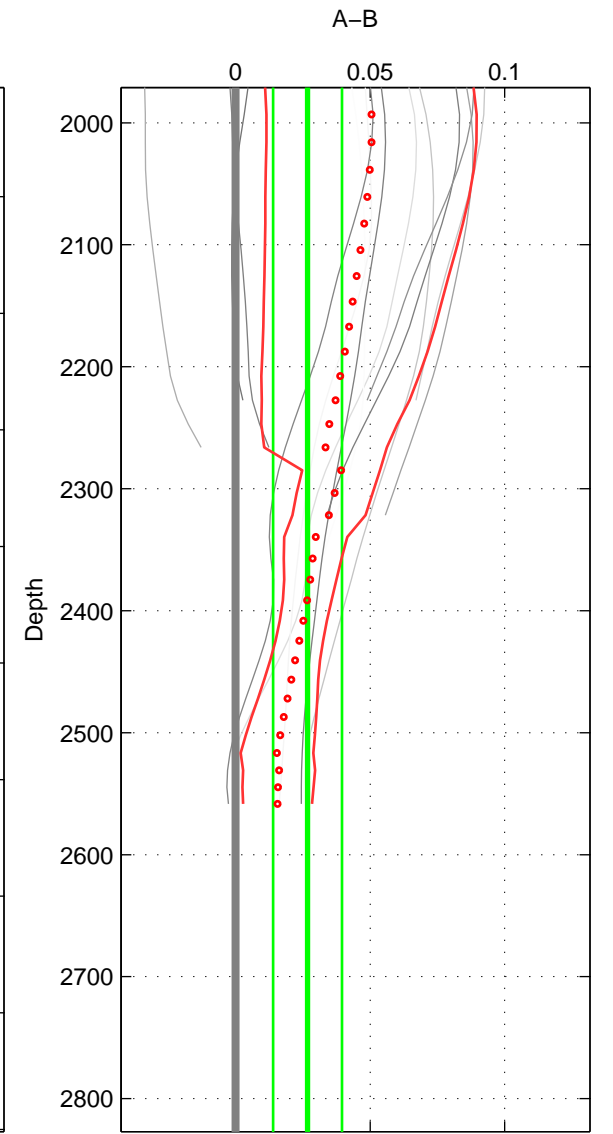

Cruise A (red). Date: Aug 1994 Cruisename: 90-58JH19940723
 Cruise B (blue). Date: Jun 1999 Cruisename: 156-06MT19990610

*** "Favourite" values are means of spaces 1 2.

	Offset	O.StDev	Ratio	R.Stdev	Rating
SIGMA:	0.007	0.007	1.000	0.000	4
THETA:	0.008	0.007	1.000	0.000	4
DEPTH:	0.027	0.013	1.001	0.000	3
FAV.:	0.008	0.007	1.000	0.000	4

Profiles of A: 4
 Profiles of B: 5
 Diff profs: 13
 WMoffset (A-B): 0.0072423
 WMoffset stdev: 0.0070275
 WMratio (A/B): 1.0002
 WMratio stdev: 0.00020103

Quality (1-5): 4

Profiles of A: 4
 Profiles of B: 5
 Diff profs: 13
 WMoffset (A-B): 0.0080214
 WMoffset stdev: 0.0074209
 WMratio (A/B): 1.0002
 WMratio stdev: 0.0002123

Quality (1-5): 4

Profiles of A: 4
 Profiles of B: 5
 Diff profs: 13
 WMoffset (A-B): 0.026779
 WMoffset stdev: 0.012797
 WMratio (A/B): 1.0008
 WMratio stdev: 0.00036648

Quality (1-5): 3