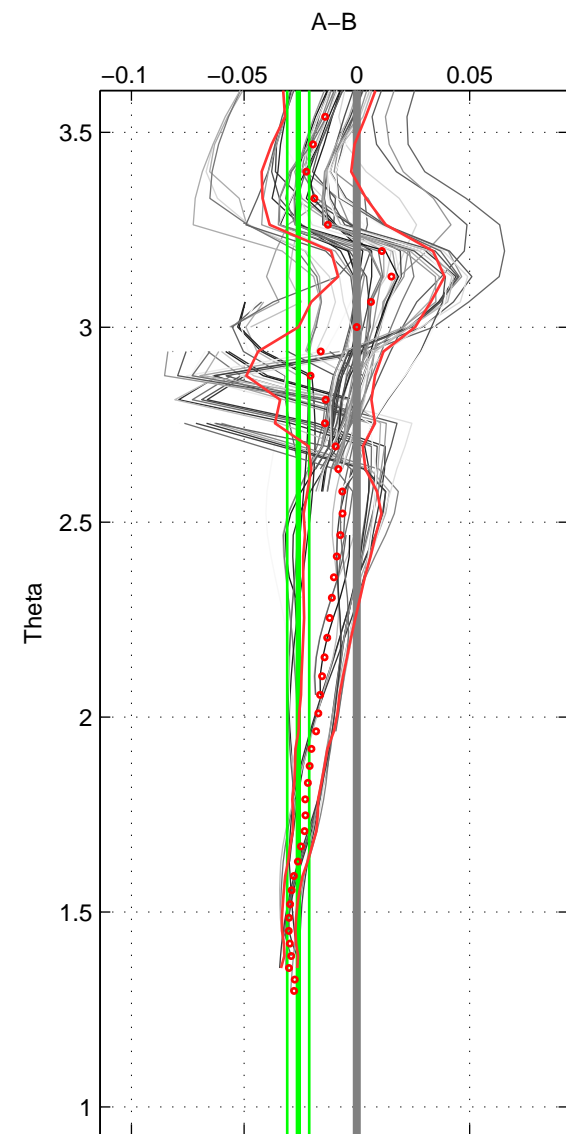

Cruise A (red). Date: Dec 1994 Cruisename: 148-06MT19941115

Cruise B (blue). Date: Sep 2007 Cruisename: 292-64PE20070830

\*\*\* "Favourite" values are means of spaces 1 2 3.

	Offset	O.StDev	Ratio	R.Stdev	Rating
SIGMA:	-0.028	0.004	0.999	0.000	4
THETA:	-0.026	0.005	0.999	0.000	4
DEPTH:	-0.004	0.016	1.000	0.000	4
FAV.:	-0.019	0.008	0.999	0.000	4

Profiles of A: 16  
 Profiles of B: 18  
 Diff profs: 93  
 WMoffset (A-B): -0.027601  
 WMoffset stdev: 0.0042222  
 WMratio (A/B): 0.99921  
 WMratio stdev: 0.00012094

Quality (1-5): 4

Profiles of A: 16  
 Profiles of B: 18  
 Diff profs: 90  
 WMoffset (A-B): -0.02602  
 WMoffset stdev: 0.0049165  
 WMratio (A/B): 0.99925  
 WMratio stdev: 0.00014083

Quality (1-5): 4

Profiles of A: 15  
 Profiles of B: 18  
 Diff profs: 91  
 WMoffset (A-B): -0.0040216  
 WMoffset stdev: 0.016251  
 WMratio (A/B): 0.99988  
 WMratio stdev: 0.00046531

Quality (1-5): 4