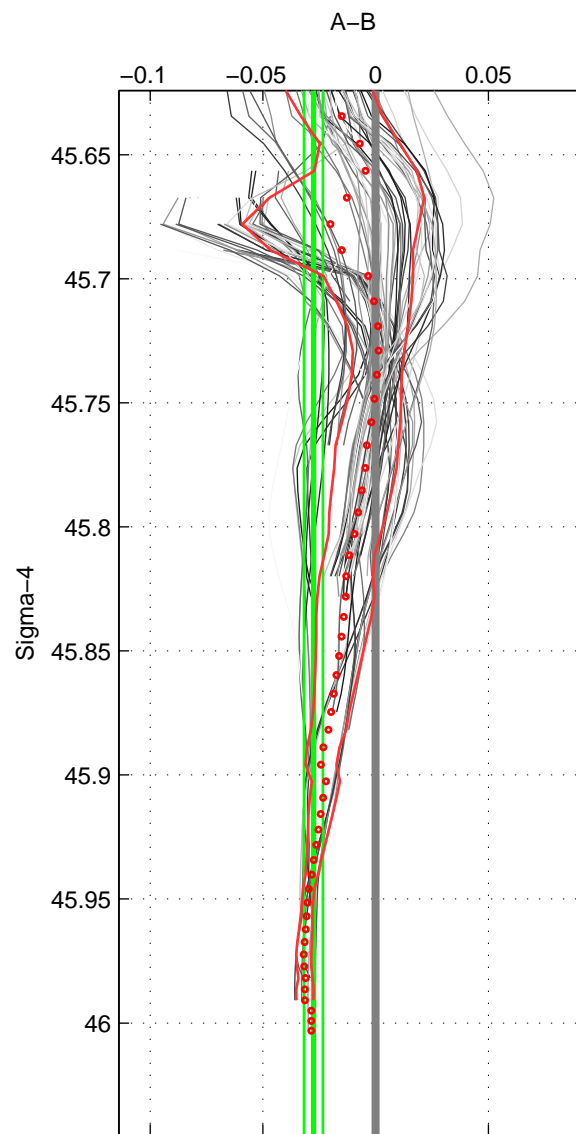

Cruise A (red). Date: Dec 1994 Cruisename: 148-06MT19941115

Cruise B (blue). Date: Sep 2007 Cruisename: 292-64PE20070830

\*\*\* "Favourite" values are means of spaces 1 2 3.

	Offset	O.StDev	Ratio	R.Stdev	Rating
SIGMA:	-0.028	0.004	0.999	0.000	4
THETA:	-0.026	0.005	0.999	0.000	4
DEPTH:	-0.004	0.016	1.000	0.000	4
FAV.:	-0.019	0.008	0.999	0.000	4

Profiles of A: 16  
 Profiles of B: 18  
 Diff profs: 93  
 WMoffset (A-B): -0.027601  
 WMoffset stdev: 0.0042222  
 WMratio (A/B): 0.99921  
 WMratio stdev: 0.00012094

Quality (1-5): 4

Profiles of A: 16  
 Profiles of B: 18  
 Diff profs: 90  
 WMoffset (A-B): -0.02602  
 WMoffset stdev: 0.0049165  
 WMratio (A/B): 0.99925  
 WMratio stdev: 0.00014083

Quality (1-5): 4

Profiles of A: 15  
 Profiles of B: 18  
 Diff profs: 91  
 WMoffset (A-B): -0.0040216  
 WMoffset stdev: 0.016251  
 WMratio (A/B): 0.99988  
 WMratio stdev: 0.00046531

Quality (1-5): 4