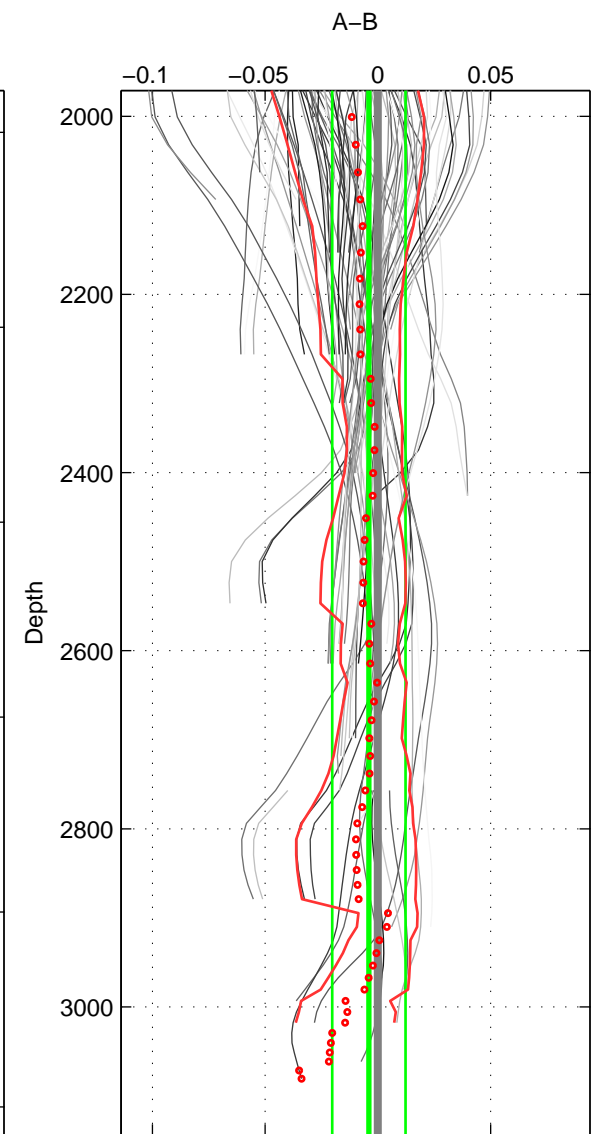

Cruise A (red). Date: Dec 1994 Cruisename: 148-06MT19941115

Cruise B (blue). Date: Sep 2007 Cruisename: 292-64PE20070830

\*\*\* "Favourite" values are means of spaces 1 2 3.

	Offset	O.StDev	Ratio	R.Stdev	Rating
SIGMA:	-0.028	0.004	0.999	0.000	4
THETA:	-0.026	0.005	0.999	0.000	4
DEPTH:	-0.004	0.016	1.000	0.000	4
FAV.:	-0.019	0.008	0.999	0.000	4

Profiles of A: 16  
 Profiles of B: 18  
 Diff profs: 93  
 WMoffset (A-B): -0.027601  
 WMoffset stdev: 0.0042222  
 WMratio (A/B): 0.99921  
 WMratio stdev: 0.00012094

Quality (1-5): 4

Profiles of A: 16  
 Profiles of B: 18  
 Diff profs: 90  
 WMoffset (A-B): -0.02602  
 WMoffset stdev: 0.0049165  
 WMratio (A/B): 0.99925  
 WMratio stdev: 0.00014083

Quality (1-5): 4

Profiles of A: 15  
 Profiles of B: 18  
 Diff profs: 91  
 WMoffset (A-B): -0.0040216  
 WMoffset stdev: 0.016251  
 WMratio (A/B): 0.99988  
 WMratio stdev: 0.00046531

Quality (1-5): 4