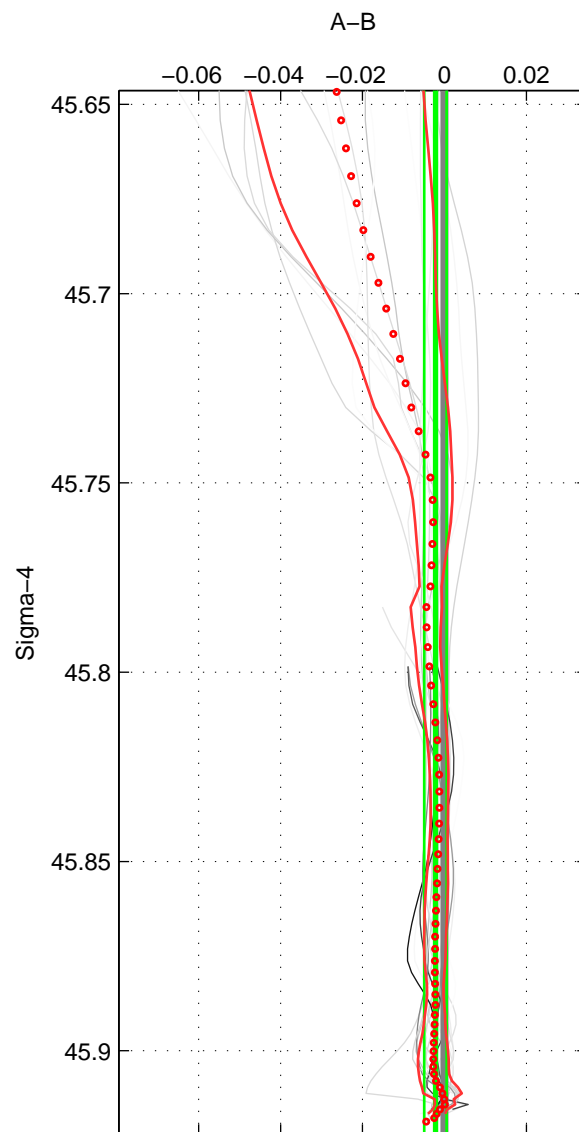

Cruise A (red). Date: Mar 2004 Cruisename: 168-06MT20040311

Cruise B (blue). Date: May 1983 Cruisename: 240-32OC19830501

\*\*\* "Favourite" values are means of spaces 1 2 3.

	Offset	O.StDev	Ratio	R.Stdev	Rating
SIGMA:	-0.002	0.003	1.000	0.000	5
THETA:	-0.001	0.002	1.000	0.000	5
DEPTH:	-0.002	0.004	1.000	0.000	5
FAV.:	-0.002	0.003	1.000	0.000	5

Profiles of A: 5  
 Profiles of B: 14  
 Diff profs : 22  
 WMoffset (A-B): -0.002193  
 WMoffset stdev: 0.0027413  
 WMratio (A/B): 0.99994  
 WMratio stdev: 7.8531e-05

Quality (1-5): 5

Profiles of A: 5  
 Profiles of B: 14  
 Diff profs : 22  
 WMoffset (A-B): -0.001184  
 WMoffset stdev: 0.0015616  
 WMratio (A/B): 0.99997  
 WMratio stdev: 4.4763e-05

Quality (1-5): 5

Profiles of A: 5  
 Profiles of B: 14  
 Diff profs : 22  
 WMoffset (A-B): -0.0024614  
 WMoffset stdev: 0.0036734  
 WMratio (A/B): 0.99993  
 WMratio stdev: 0.00010527

Quality (1-5): 5