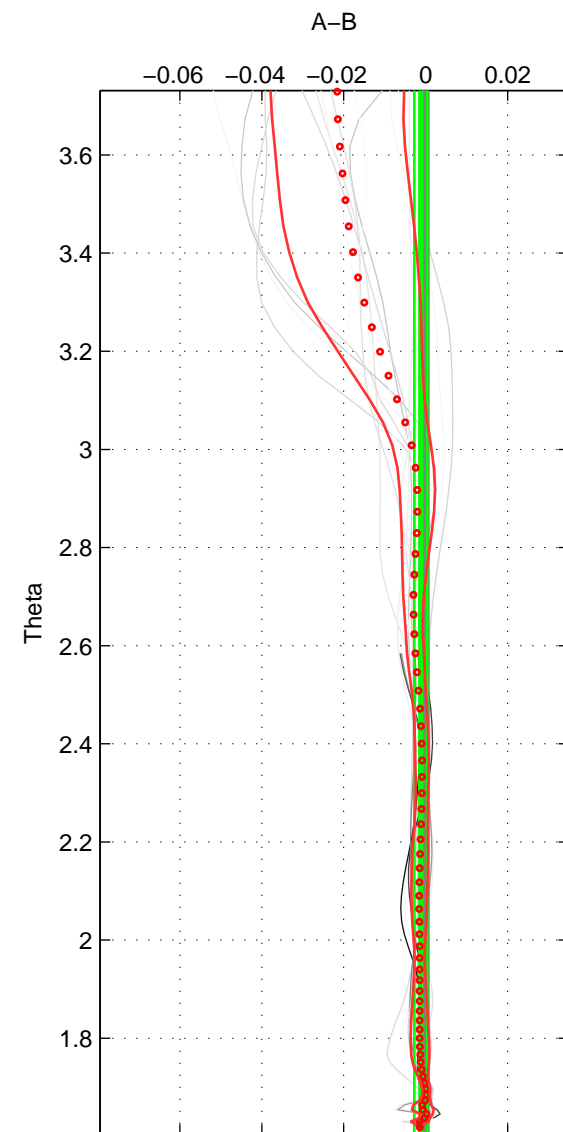

Cruise A (red). Date: Mar 2004 Cruisename: 168-06MT20040311

Cruise B (blue). Date: May 1983 Cruisename: 240-32OC19830501

\*\*\* "Favourite" values are means of spaces 1 2 3.

	Offset	O.StDev	Ratio	R.Stdev	Rating
SIGMA:	-0.002	0.003	1.000	0.000	5
THETA:	-0.001	0.002	1.000	0.000	5
DEPTH:	-0.002	0.004	1.000	0.000	5
FAV.:	-0.002	0.003	1.000	0.000	5

Profiles of A: 5  
 Profiles of B: 14  
 Diff profs : 22  
 WMoffset (A-B): -0.002193  
 WMoffset stdev: 0.0027413  
 WMratio (A/B): 0.99994  
 WMratio stdev: 7.8531e-05

Quality (1-5): 5

Profiles of A: 5  
 Profiles of B: 14  
 Diff profs : 22  
 WMoffset (A-B): -0.001184  
 WMoffset stdev: 0.0015616  
 WMratio (A/B): 0.99997  
 WMratio stdev: 4.4763e-05

Quality (1-5): 5

Profiles of A: 5  
 Profiles of B: 14  
 Diff profs : 22  
 WMoffset (A-B): -0.0024614  
 WMoffset stdev: 0.0036734  
 WMratio (A/B): 0.99993  
 WMratio stdev: 0.00010527

Quality (1-5): 5