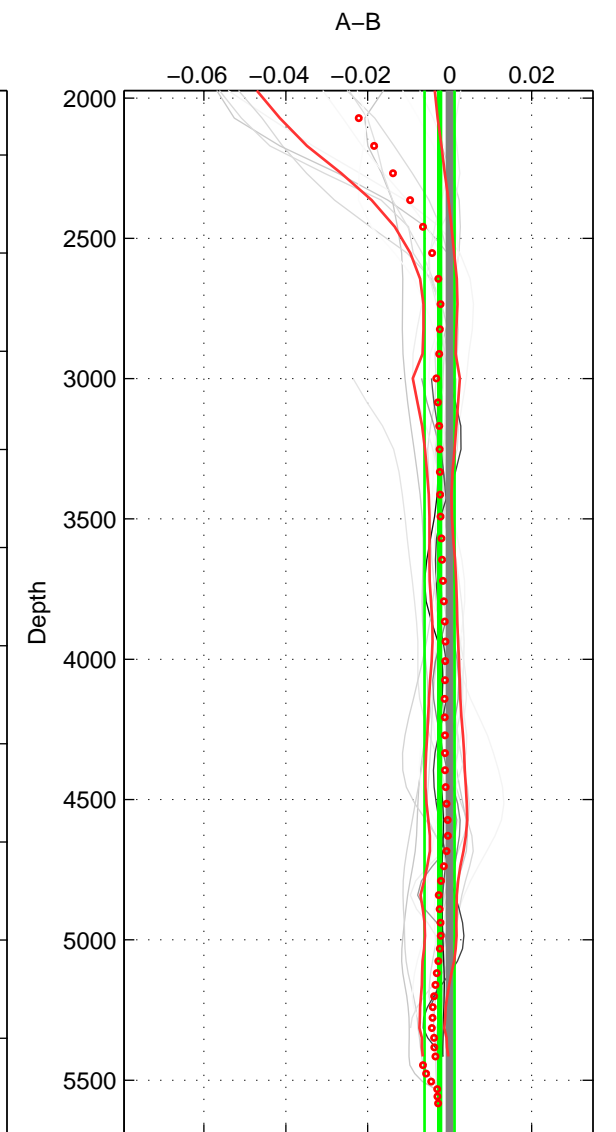

Cruise A (red). Date: Mar 2004 Cruisename: 168-06MT20040311

Cruise B (blue). Date: May 1983 Cruisename: 240-32OC19830501

\*\*\* "Favourite" values are means of spaces 1 2 3.

	Offset	O.StDev	Ratio	R.Stdev	Rating
SIGMA:	-0.002	0.003	1.000	0.000	5
THETA:	-0.001	0.002	1.000	0.000	5
DEPTH:	-0.002	0.004	1.000	0.000	5
FAV.:	-0.002	0.003	1.000	0.000	5

Profiles of A: 5  
 Profiles of B: 14  
 Diff profs : 22  
 WMoffset (A-B): -0.002193  
 WMoffset stdev: 0.0027413  
 WMratio (A/B): 0.99994  
 WMratio stdev: 7.8531e-05

Quality (1-5): 5

Profiles of A: 5  
 Profiles of B: 14  
 Diff profs : 22  
 WMoffset (A-B): -0.001184  
 WMoffset stdev: 0.0015616  
 WMratio (A/B): 0.99997  
 WMratio stdev: 4.4763e-05

Quality (1-5): 5

Profiles of A: 5  
 Profiles of B: 14  
 Diff profs : 22  
 WMoffset (A-B): -0.0024614  
 WMoffset stdev: 0.0036734  
 WMratio (A/B): 0.99993  
 WMratio stdev: 0.00010527

Quality (1-5): 5