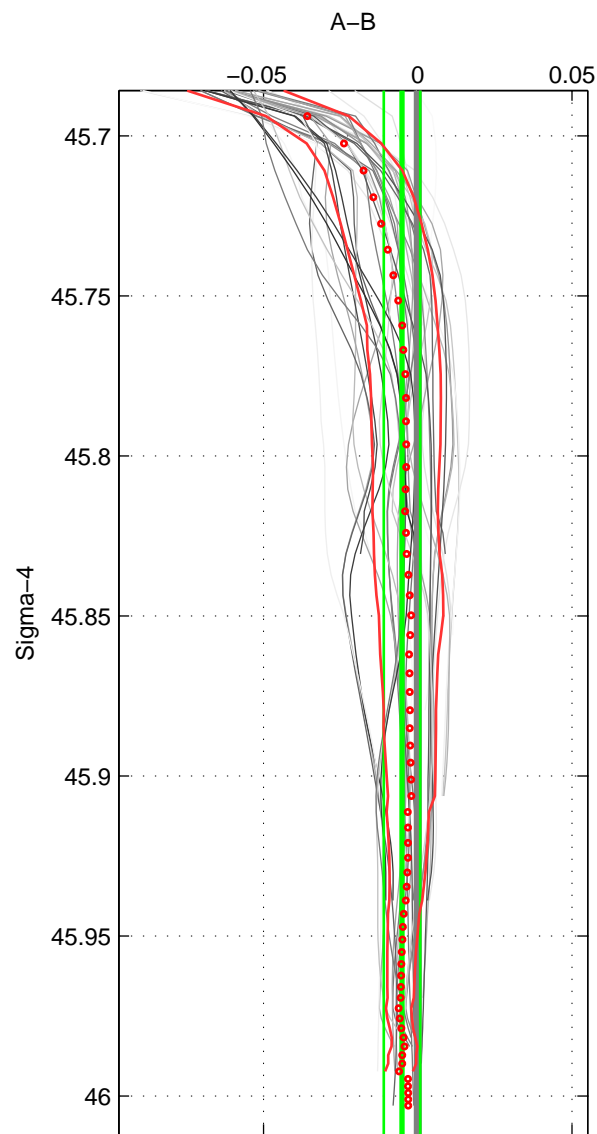

Cruise A (red). Date: Jul 1997 Cruisename: 154-06MT19970707

Cruise B (blue). Date: Sep 2007 Cruisename: 292-64PE20070830

*** "Favourite" values are means of spaces 1 2 3.

	Offset	O.StDev	Ratio	R.Stdev	Rating
SIGMA:	-0.005	0.006	1.000	0.000	4
THETA:	-0.005	0.006	1.000	0.000	4
DEPTH:	0.007	0.010	1.000	0.000	4
FAV.:	-0.001	0.007	1.000	0.000	4

Profiles of A: 11
 Profiles of B: 7
 Diff profs: 41
 WMoffset (A-B): -0.005115
 WMoffset stdev: 0.0059225
 WMratio (A/B): 0.99985
 WMratio stdev: 0.00016972

Quality (1-5): 4

Profiles of A: 11
 Profiles of B: 7
 Diff profs: 41
 WMoffset (A-B): -0.0051551
 WMoffset stdev: 0.0058207
 WMratio (A/B): 0.99985
 WMratio stdev: 0.0001668

Quality (1-5): 4

Profiles of A: 11
 Profiles of B: 7
 Diff profs: 41
 WMoffset (A-B): 0.0071949
 WMoffset stdev: 0.0099917
 WMratio (A/B): 1.0002
 WMratio stdev: 0.00028629

Quality (1-5): 4