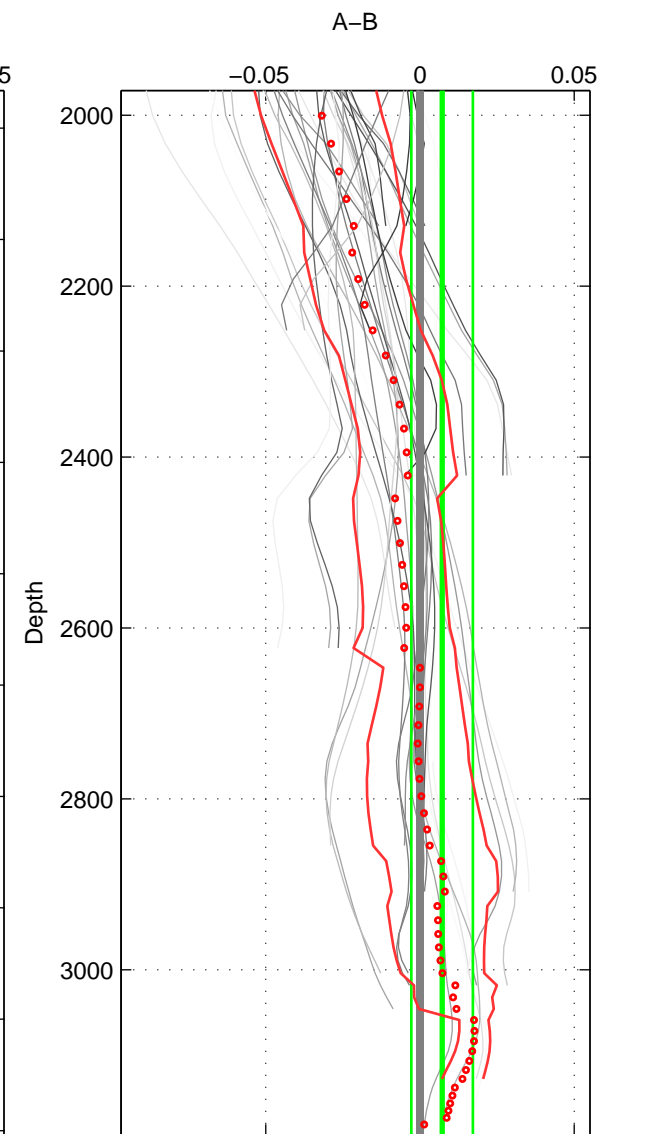

Cruise A (red). Date: Jul 1997 Cruisename: 154-06MT19970707

Cruise B (blue). Date: Sep 2007 Cruisename: 292-64PE20070830

*** "Favourite" values are means of spaces 1 2 3.

	Offset	O.StDev	Ratio	R.Stdev	Rating
SIGMA:	-0.005	0.006	1.000	0.000	4
THETA:	-0.005	0.006	1.000	0.000	4
DEPTH:	0.007	0.010	1.000	0.000	4
FAV.:	-0.001	0.007	1.000	0.000	4

Profiles of A: 11
 Profiles of B: 7
 Diff profs: 41
 WMoffset (A-B): -0.005115
 WMoffset stdev: 0.0059225
 WMratio (A/B): 0.99985
 WMratio stdev: 0.00016972

Quality (1-5): 4

Profiles of A: 11
 Profiles of B: 7
 Diff profs: 41
 WMoffset (A-B): -0.0051551
 WMoffset stdev: 0.0058207
 WMratio (A/B): 0.99985
 WMratio stdev: 0.0001668

Quality (1-5): 4

Profiles of A: 11
 Profiles of B: 7
 Diff profs: 41
 WMoffset (A-B): 0.0071949
 WMoffset stdev: 0.0099917
 WMratio (A/B): 1.0002
 WMratio stdev: 0.00028629

Quality (1-5): 4