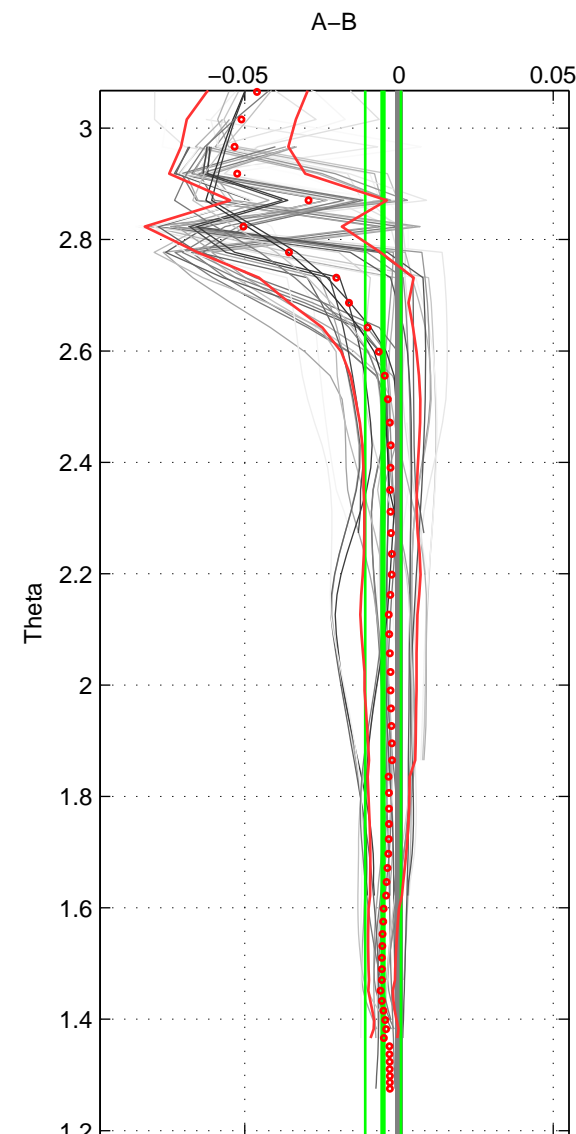

Cruise A (red). Date: Jul 1997 Cruisename: 154-06MT19970707

Cruise B (blue). Date: Sep 2007 Cruisename: 292-64PE20070830

*** "Favourite" values are means of spaces 1 2 3.

	Offset	O.StDev	Ratio	R.Stdev	Rating
SIGMA:	-0.005	0.006	1.000	0.000	4
THETA:	-0.005	0.006	1.000	0.000	4
DEPTH:	0.007	0.010	1.000	0.000	4
FAV.:	-0.001	0.007	1.000	0.000	4

Profiles of A: 11
 Profiles of B: 7
 Diff profs: 41
 WMoffset (A-B): -0.005115
 WMoffset stdev: 0.0059225
 WMratio (A/B): 0.99985
 WMratio stdev: 0.00016972

Quality (1-5): 4

Profiles of A: 11
 Profiles of B: 7
 Diff profs: 41
 WMoffset (A-B): -0.0051551
 WMoffset stdev: 0.0058207
 WMratio (A/B): 0.99985
 WMratio stdev: 0.0001668

Quality (1-5): 4

Profiles of A: 11
 Profiles of B: 7
 Diff profs: 41
 WMoffset (A-B): 0.0071949
 WMoffset stdev: 0.0099917
 WMratio (A/B): 1.0002
 WMratio stdev: 0.00028629

Quality (1-5): 4